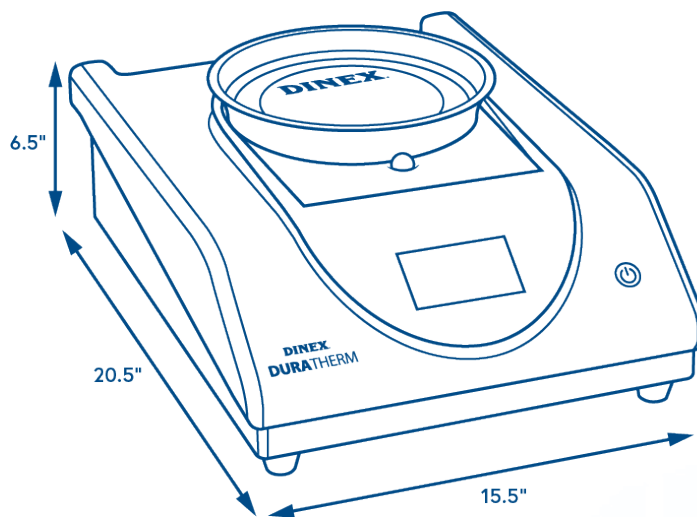

| Item No. | Description | Pack |
|-----------|------------------------------|------|
| DXDUR2083 | DuraTherm® Induction Charger | 1 ea |

Specifications

| Item No. | Model Number | Overall Size | | | Electrical Specifications | | | Shipping Specs | |
|-----------|--------------|--------------------|--------------------|-------------------|---------------------------|------|------|----------------|-----------|
| | | W | D | H | Volts | AMPS | Watt | Ship Weight | Ship Cube |
| DXDUR2083 | DXDUR2083 | 15.5" (39.3 cm) | 20.5" (52.3 cm) | 6.5" (16.5 cm) | 208v 3-Phase | 20 | 6700 | 29.8 lb. | 2.61 |