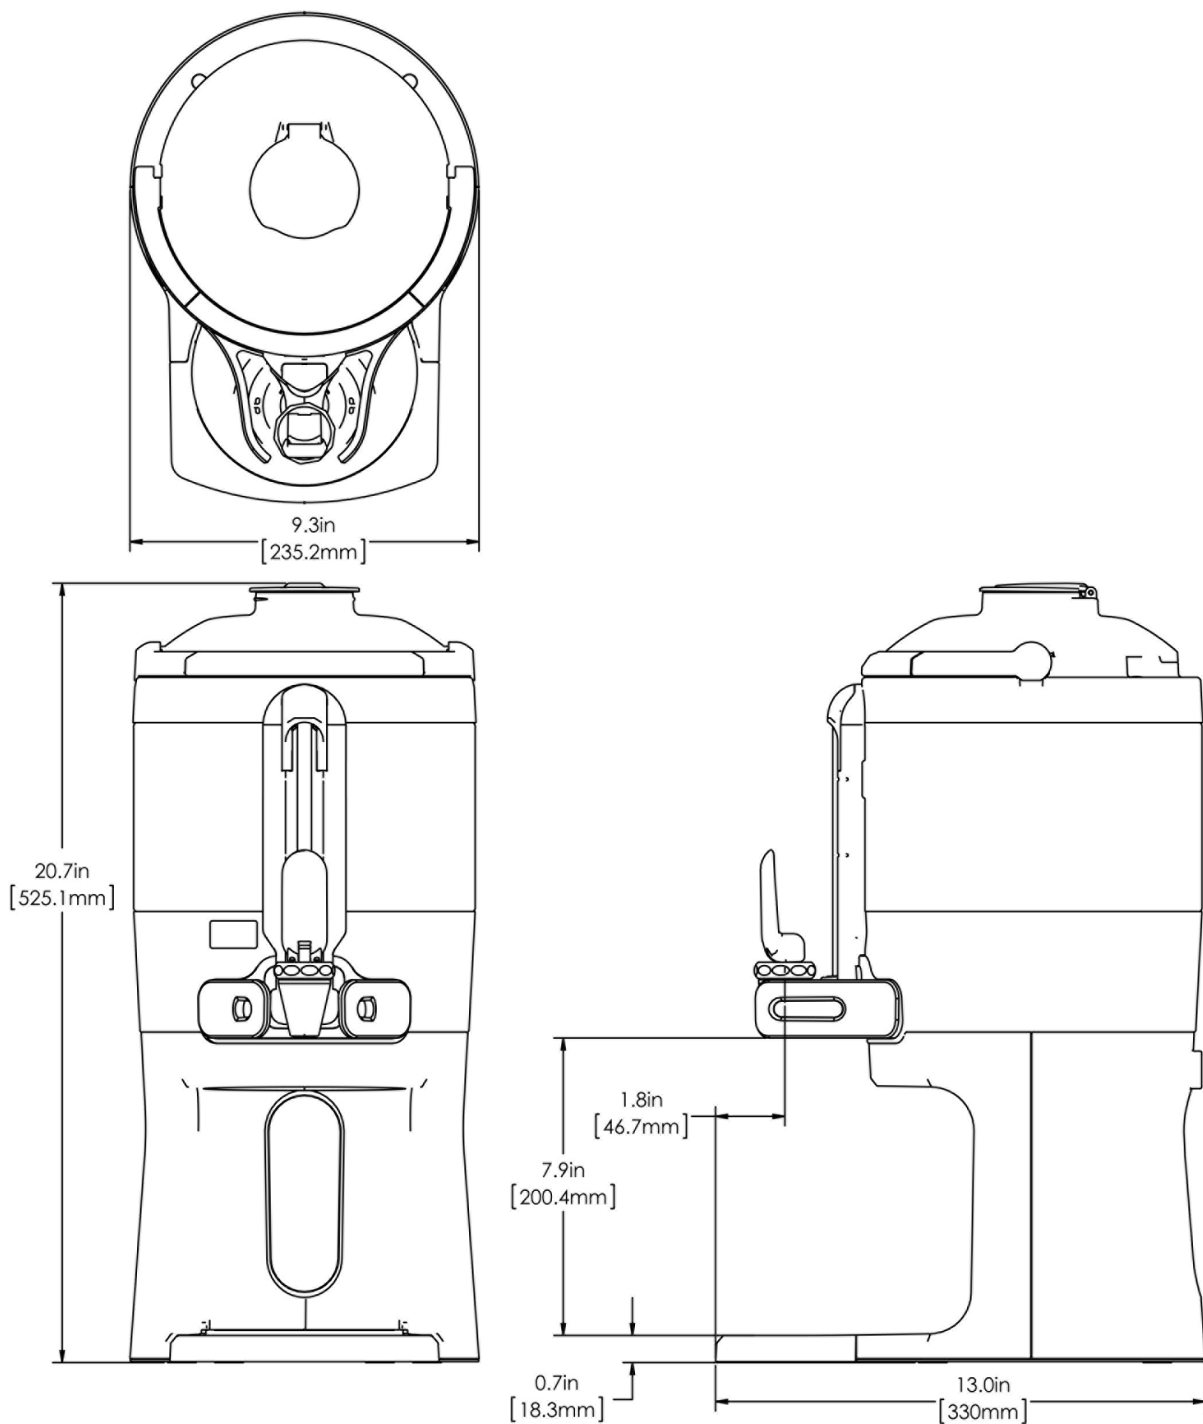

1Gal(3.8L) TF Srvr w/Base, MSG GEN3

Height: 20.7" Width: 9.3" Depth: 13.0"
(52.6cm) (23.6cm) (33.0cm)

- Vacuum insulated to keep coffee hot for hours
- Brew-through design with flip lid cover
- Soft-grip bail handle for easy transportation
- Self-locking stand allows for multiple brewing and serving options
- Large cup clearance allows for dispensing into cups, decanters and thermal carafes
- Integrated sight gauge assembly allows for easy cleaning
- Sturdy aluminum faucet guard keeps faucet area clean and protected
- Drip tray is easily removed for cleaning or to provide extra clearance for dispensing into pitchers
- Fast flow faucet
- Ideal for use with Twin or Single Infusion Series Brewers

Agency:

Specifications

Product #: 44000.0200

Lid Color: Black

Handle: Bail Handle

Liner: Stainless Steel

Dispense: Lever Action

Additional Features

Last Updated:
02/10/2021

	Unit			Shipping				
	Height	Width	Depth	Height	Width	Depth	Weight	Volume
English	20.7 in.	9.3 in.	13.0 in.	15.3 in.	11.9 in.	25.2 in.	13.950 lbs	2.654 ft ³
Metric	52.6 cm	23.6 cm	33.0 cm	38.7 cm	30.3 cm	64.0 cm	6.328 kgs	0.075 m ³