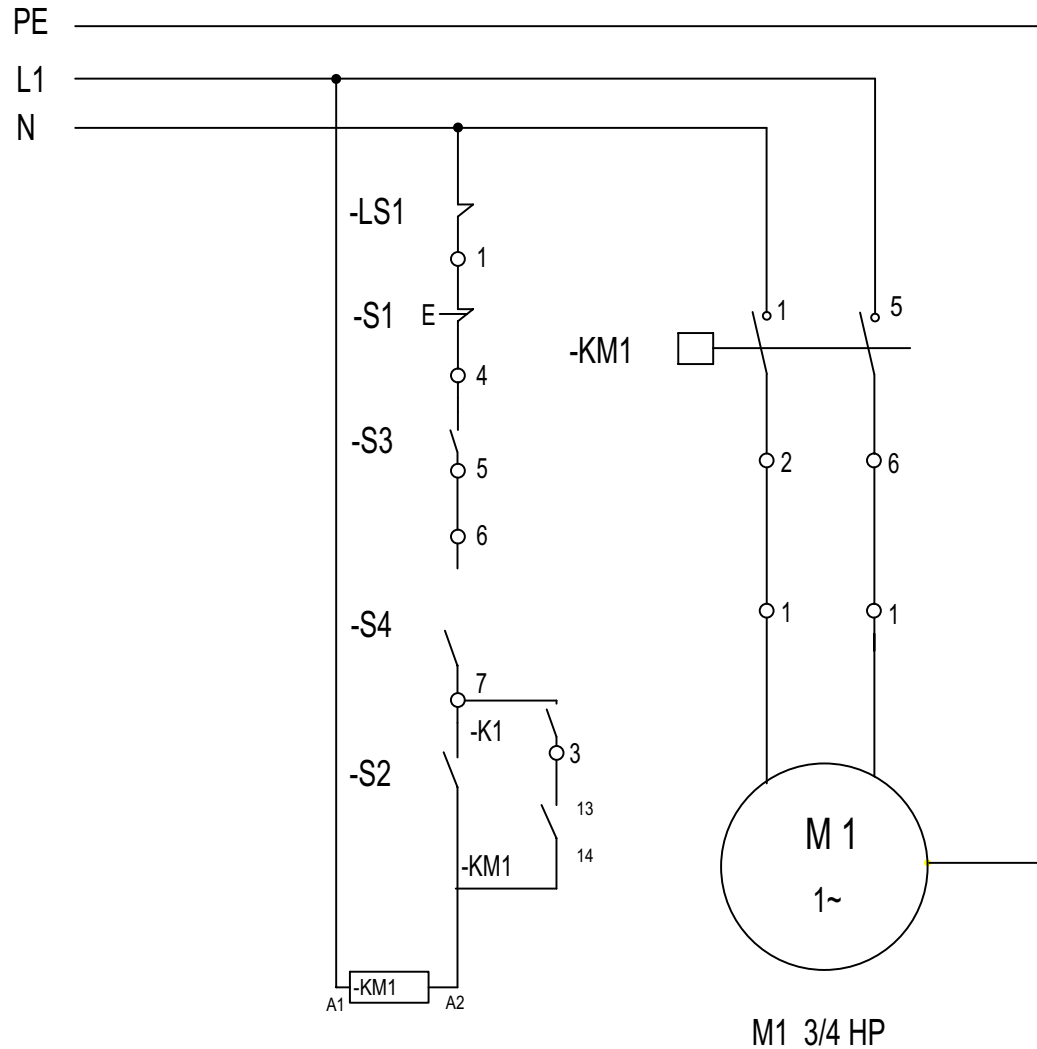

Electrical Diagram-SP25 PLANETARY MIXER 120V Single Phase

ITEM	DESCRIPTION	QTY
S1	EMERGENCY STOP BUTTON	1
S2	START BUTTON	1
S3	MICROSWITCH (INTERLOCK GUARD)	1
S4	MICROSWITCH (BOWL LIFT)	1
KM1	CONTACTOR COIL, 120V 60Hz	1
M1	MOTOR, 3/4 HP SINGLE PHASE 120V	1
LS1	CIRCUIT BREAKER	1
K1	TIMER	1

SP25

120V