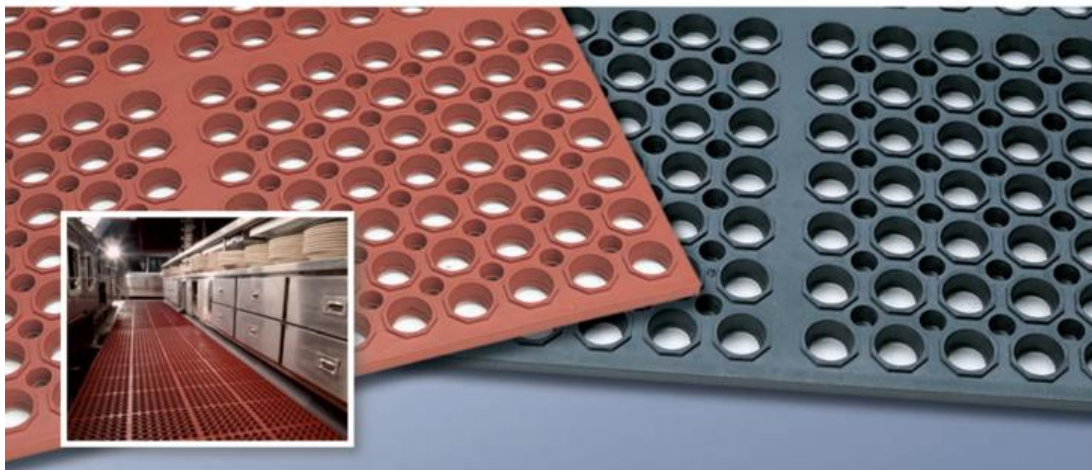

3520 VIP FLOORMATE – Heavy Duty Rubber Anti-Fatigue & Anti-Slip

- ❖ Improved Productivity
- ❖ Grease Resistant and General Purpose
- ❖ 3/4" Thick
- ❖ Economical Alternative Thick Mat
- ❖ Drain Holes

3520 VIP FLOORMATE: 7/8" thick

Size	Estimated Wt
58-1/2" x 39"	38 lbs
29" x 39"	20 lbs

*Prorated and mats must be maintained according to factory recommendations. IMPORTANT: See Cleaning Requirements, Pg 52.