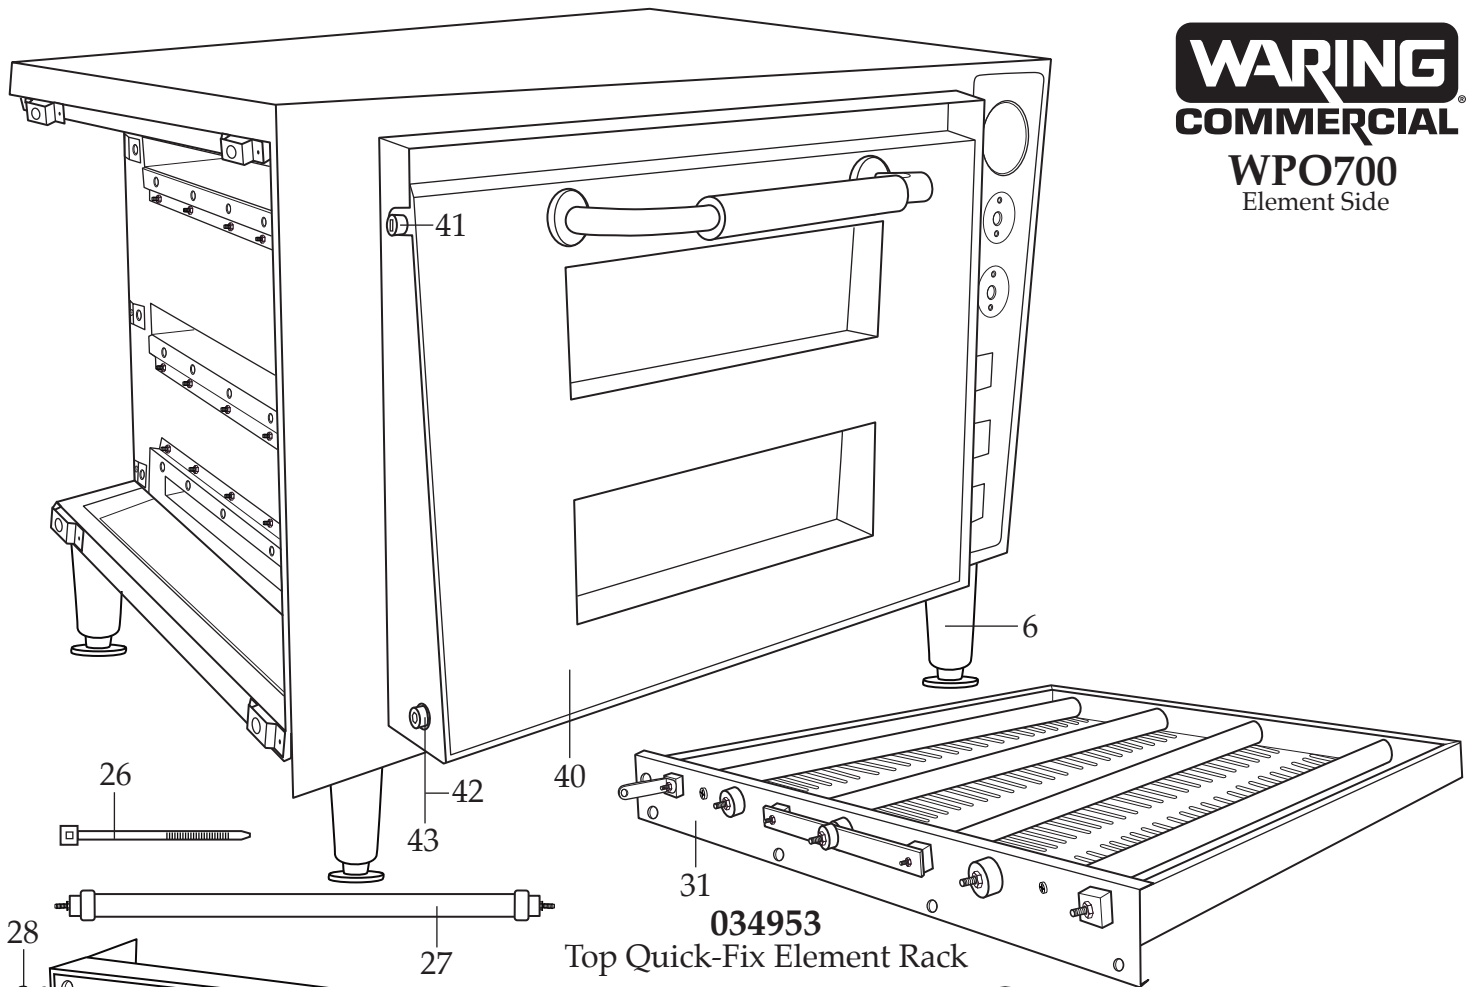

034953
Top Quick-Fix Element Rack

034954
Middle Quick-Fix Element Rack

034955
Bottom Quick-Fix Element Rack

Illustration #	Part #	Description
1	033753	Temperature Gauge
2	028626	Temperature Knob with Screws
3	028626	Timer Knob with Set Screws
4	033752	Pizza Stone (2 required)
5	034946	Double On-Off Switch (2 required)
6	033755	Foot (4 required)
7	035609	Main Power Switch
8	029943	Screw (2 required)
9	033764	Timer
10	029943	Screw (2 required)
11	034948	Thermostat
12	033766	Temperature Gauge Bracket
13	033767	Thumb Screw (2 required)
14	034951	Component Right Side Panel
15	033771	Screw (4 required)
16	034957	Cord (240 volt)
17	033768	Oven Light Lens
18	035605	Bulb - Rated 230V / 25W
19	034949	Lamp Holder
20	034956	Thermal Cut-off
21	029959	Lock Washer (2 required)
22	034966	Screw (2 required)
23	034950	Bracket (temperature gauge & thermostat bulb ends)
24	034968	Washer (2 required)
25	034967	Screw (2 required)
26	013731	Wire Tie (12 required)
27	034952	Element Assembly (4 required each quick-fix rack)