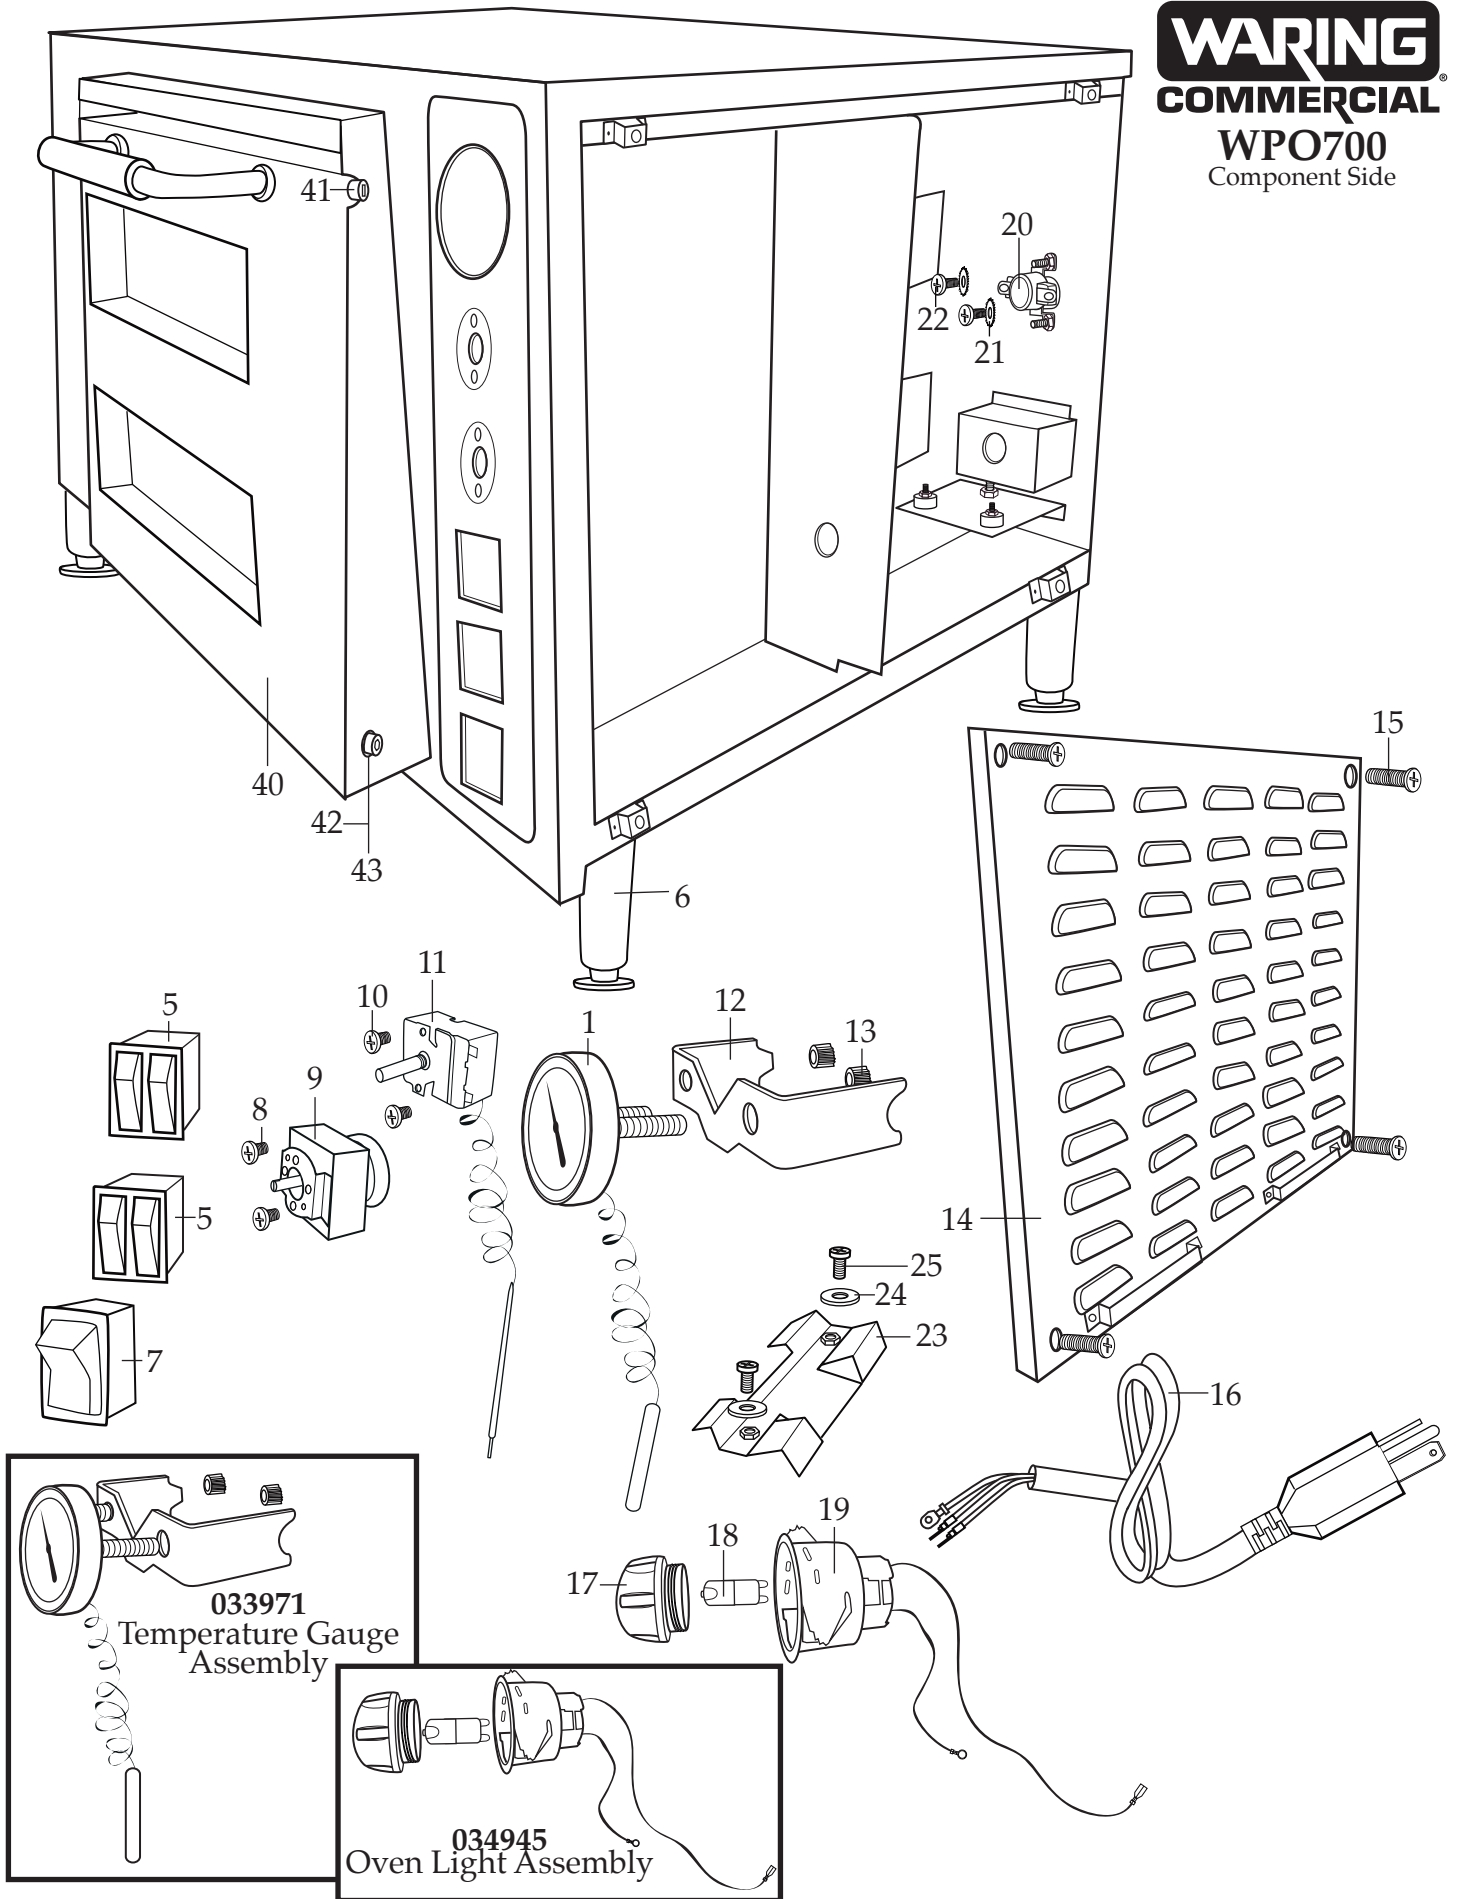

## Unit Information

240 Volts – 60 Hz – 3200 Watts  
Two 18" x 18" cavity with ceramic pizza stone  
Outside Dimensions H=21" x W=27" x D=28"  
30-Minute Manual Countdown Timer

## Double Deck Single Compartment Pizza Oven WPO700

**032000**  
Cleaning Brush

**WARING**  
**COMMERCIAL**  
**WPO700**  
 Component Side

**034953**  
Top Quick-Fix Element Rack

**034954**  
Middle Quick-Fix Element Rack

**034955**  
Bottom Quick-Fix Element Rack

Illustration #	Part #	Description
1	033753	Temperature Gauge
2	028626	Temperature Knob with Screws
3	028626	Timer Knob with Set Screws
4	033752	Pizza Stone (2 required)
5	034946	Double On-Off Switch (2 required)
6	033755	Foot (4 required)
7	035609	Main Power Switch
8	029943	Screw (2 required)
9	033764	Timer
10	029943	Screw (2 required)
11	034948	Thermostat
12	033766	Temperature Gauge Bracket
13	033767	Thumb Screw (2 required)
14	034951	Component Right Side Panel
15	033771	Screw (4 required)
16	034957	Cord (240 volt)
17	033768	Oven Light Lens
18	035605	Bulb - Rated 230V / 25W
19	034949	Lamp Holder
20	034956	Thermal Cut-off
21	029959	Lock Washer (2 required)
22	034966	Screw (2 required)
23	034950	Bracket (temperature gauge & thermostat bulb ends)
24	034968	Washer (2 required)
25	034967	Screw (2 required)
26	013731	Wire Tie (12 required)
27	034952	Element Assembly (4 required each quick-fix rack)