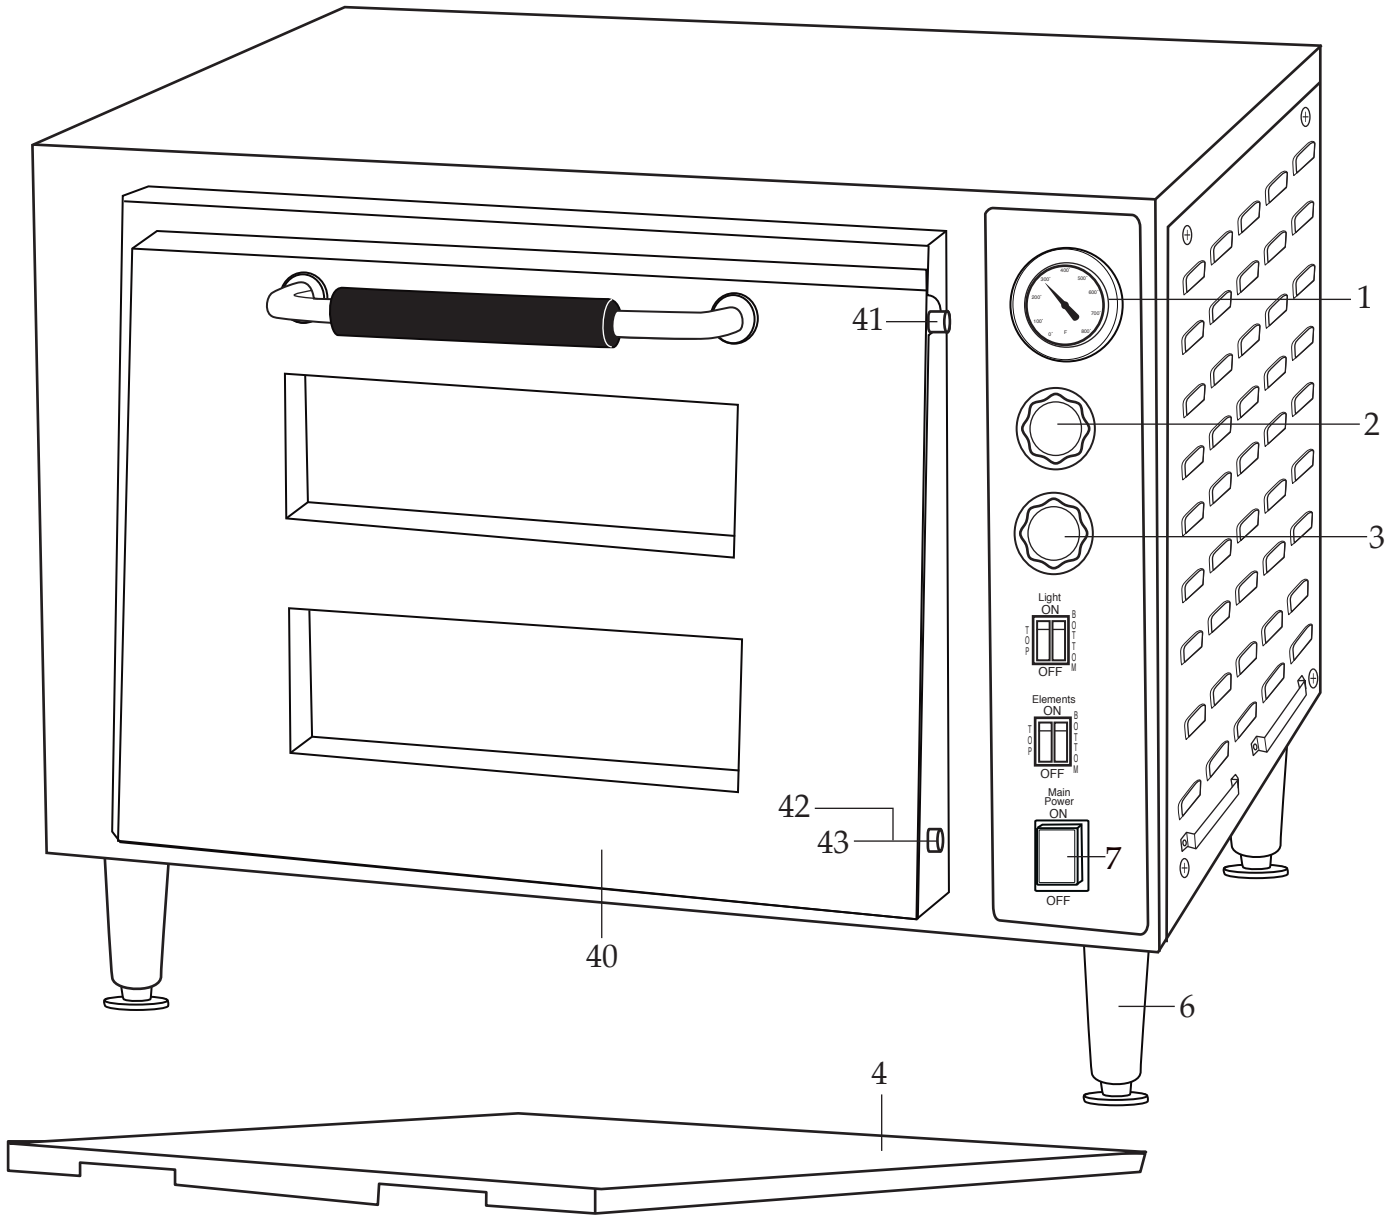

## Unit Information

240 Volts – 60 Hz – 3200 Watts  
Two 18" x 18" cavity with ceramic pizza stone  
Outside Dimensions H=21" x W=27" x D=28"  
30-Minute Manual Countdown Timer

## Double Deck Single Compartment Pizza Oven WPO700

**032000**  
Cleaning Brush

**WARING**  
**COMMERCIAL**  
**WPO700**  
 Component Side

**034953**  
Top Quick-Fix Element Rack

**034954**  
Middle Quick-Fix Element Rack

**034955**  
Bottom Quick-Fix Element Rack

Illustration #	Part #	Description
1	033753	Temperature Gauge
2	028626	Temperature Knob with Screws
3	028626	Timer Knob with Set Screws
4	033752	Pizza Stone (2 required)
5	034946	Double On-Off Switch (2 required)
6	033755	Foot (4 required)
7	035609	Main Power Switch
8	029943	Screw (2 required)
9	033764	Timer
10	029943	Screw (2 required)
11	034948	Thermostat
12	033766	Temperature Gauge Bracket
13	033767	Thumb Screw (2 required)
14	034951	Component Right Side Panel
15	033771	Screw (4 required)
16	034957	Cord (240 volt)
17	033768	Oven Light Lens
18	035605	Bulb - Rated 230V / 25W
19	034949	Lamp Holder
20	034956	Thermal Cut-off
21	029959	Lock Washer (2 required)
22	034966	Screw (2 required)
23	034950	Bracket (temperature gauge & thermostat bulb ends)
24	034968	Washer (2 required)
25	034967	Screw (2 required)
26	013731	Wire Tie (12 required)
27	034952	Element Assembly (4 required each quick-fix rack)