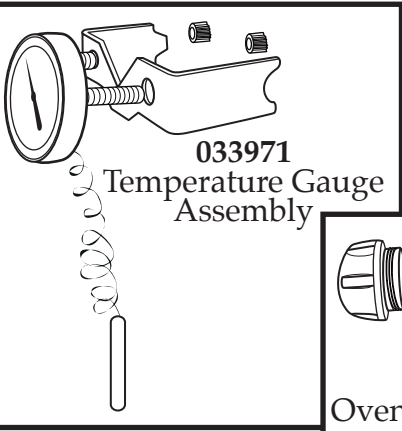

WARING
COMMERCIAL
WPO700
Component Side