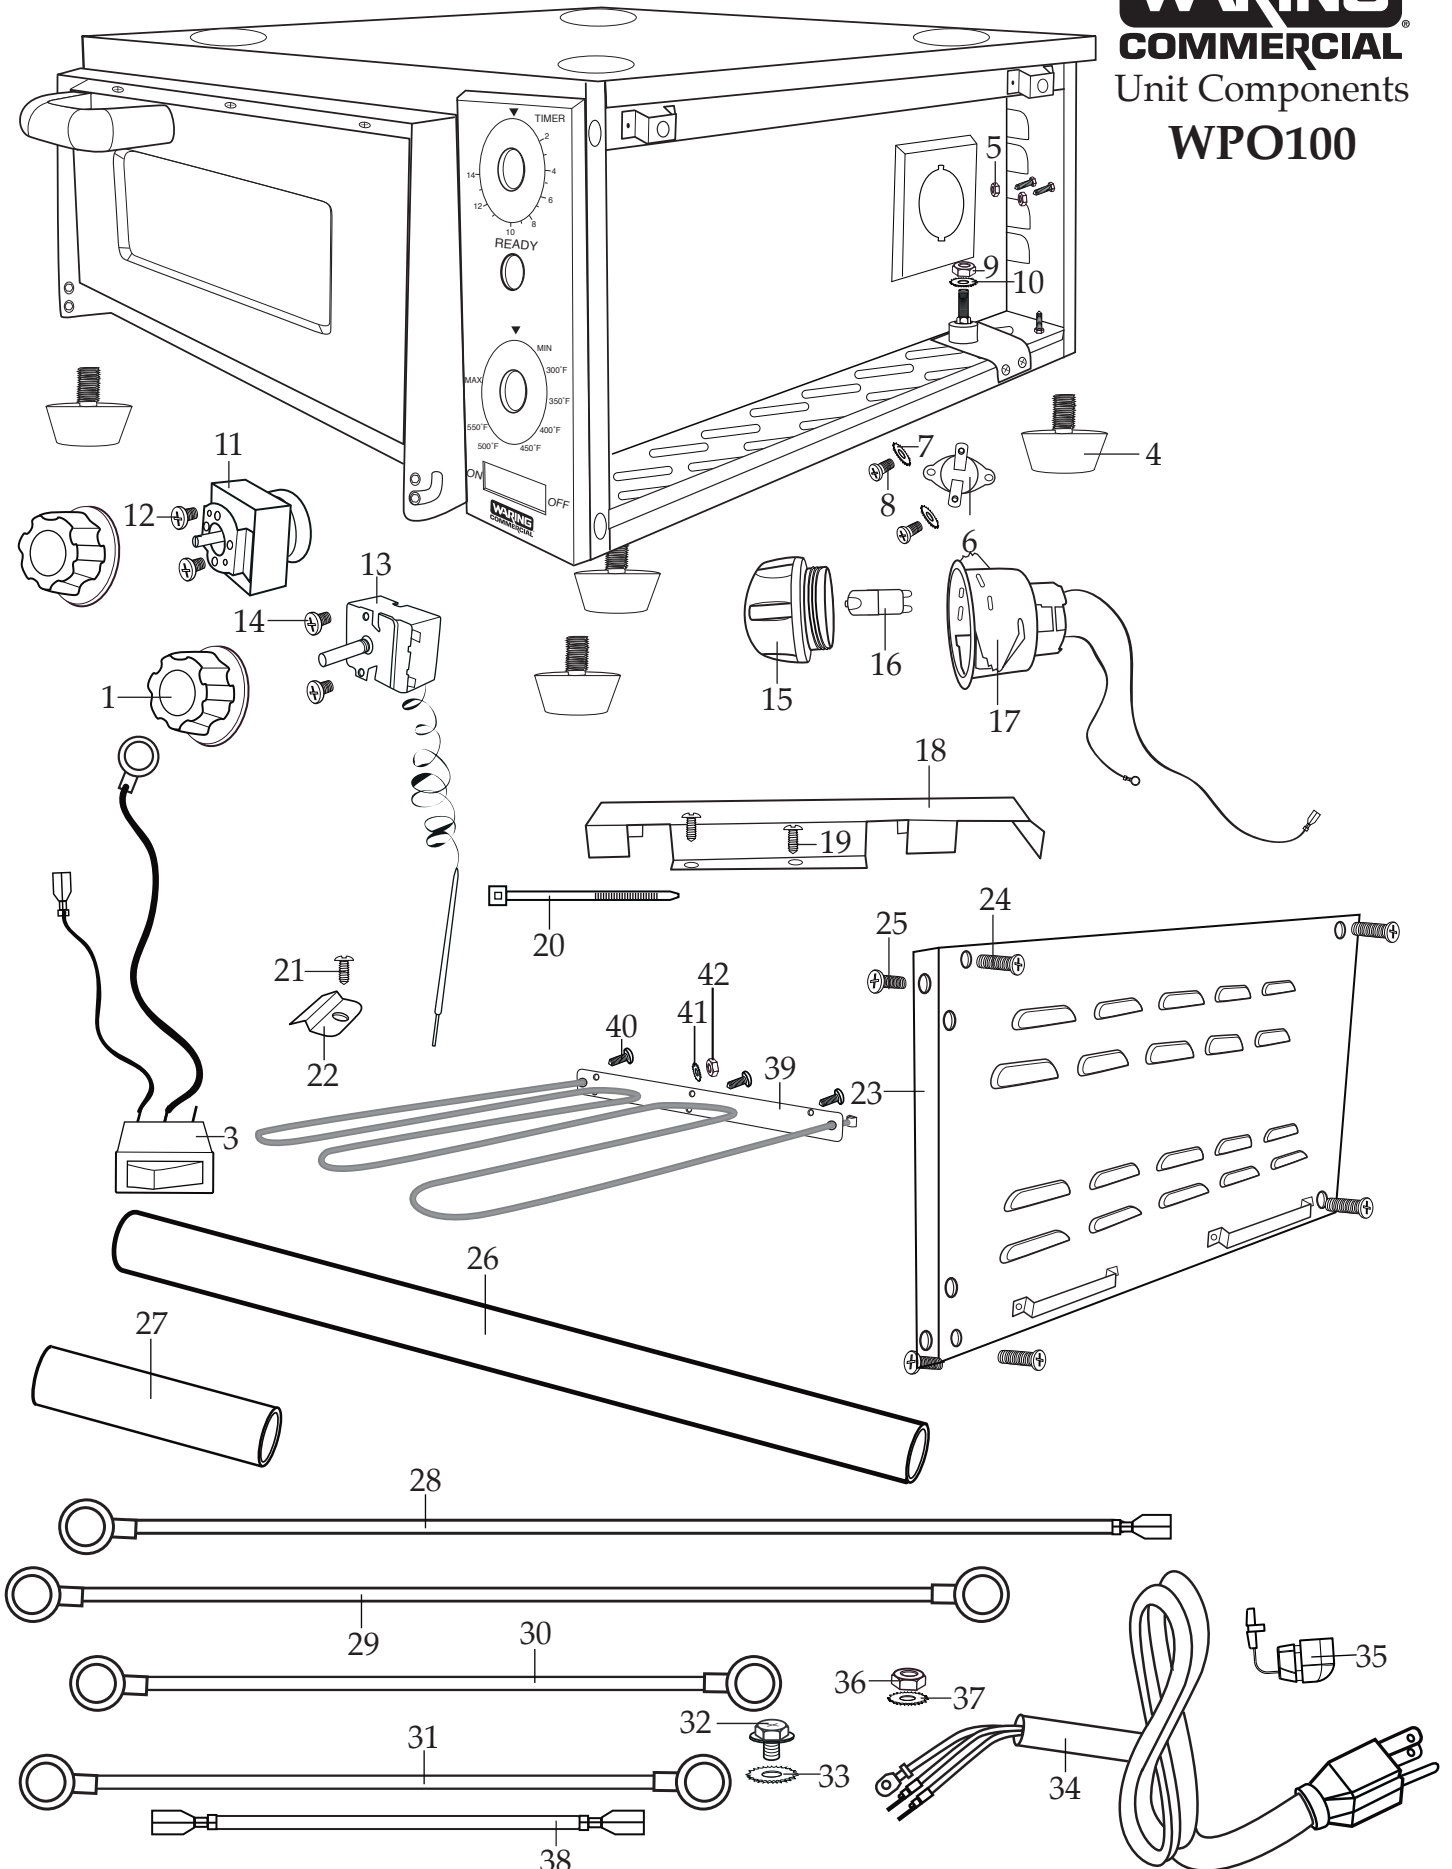

## WPO100

**037069**  
WPO100 Unit

**037051**  
Pizza Stone

**032000**  
Cleaning Brush

**WARING**  
**COMMERCIAL**  
 Unit Components  
**WPO100**

# Catalog/Model

WPO100

Waring  
Waring Factory Service Center  
314 Ella T. Grasso Ave.  
Torrington, CT 06790  
Tele. 1-800-269-6640

Waring  
Fax 860-496-9017  
www.waringcommercialproducts.com

<b>Illustration #</b>	<b>Part #</b>	<b>Description</b>
1	028626	Knob with Screw (2 required)
2	030515	Ready Light Assembly
3	037052	Switch with Leads
4	037053	Feet (4 required)
5	029998	Hex Nut (2 required)
6	033756	Thermal Cut-off
7	030076	Lock Washer (2 required)
8	030075	Screw (2 required)
9	030535	Hex Nut (2 required)
10	030536	Lock Washer
11	037061	Timer
12	029943	Screw (2 required)
13	037060	Thermostat
14	029943	Screw (2 required)
15	033768	Oven Light Lens
16	034958	Bulb
17	037055	Lamp Holder
18	037056	Thermostat Cover
19	037057	Screw (2 required)
20	013731	Wire Ties (6 required)
21	037057	Screw
22	037058	Thermostat Bulb Bracket
23	037054	Side Panel
24	033771	Screw (4 required)
25	033776	Screw (4 required)
26	037062	22.25" Lead Sleeve
27	037063	2.25" Lead Sleeve (4 required)
28	037064	41.5" Red Element Lead
29	037065	40.25" Black Element Lead

<b>Illustration#</b>	<b>Part#</b>	<b>Description</b>
30	037066	9" Red Element Lead (2 required)
31	037067	9" Black Element Lead (2 required)
32	030534	Sems (element leads 4 required)
33	030076	Lock Washer (element leads 4 required)
34	033757	Cord
35	030518	Strain Relief
36	030534	Ground Hex Nut
37	029959	Ground Lock Washer
38	037068	3.625" White Lead (2 required)
39	037077	Element (2 required)
40	037057	Screw (3 required)
41	029959	Lock Washer
42	030534	Hex Nut