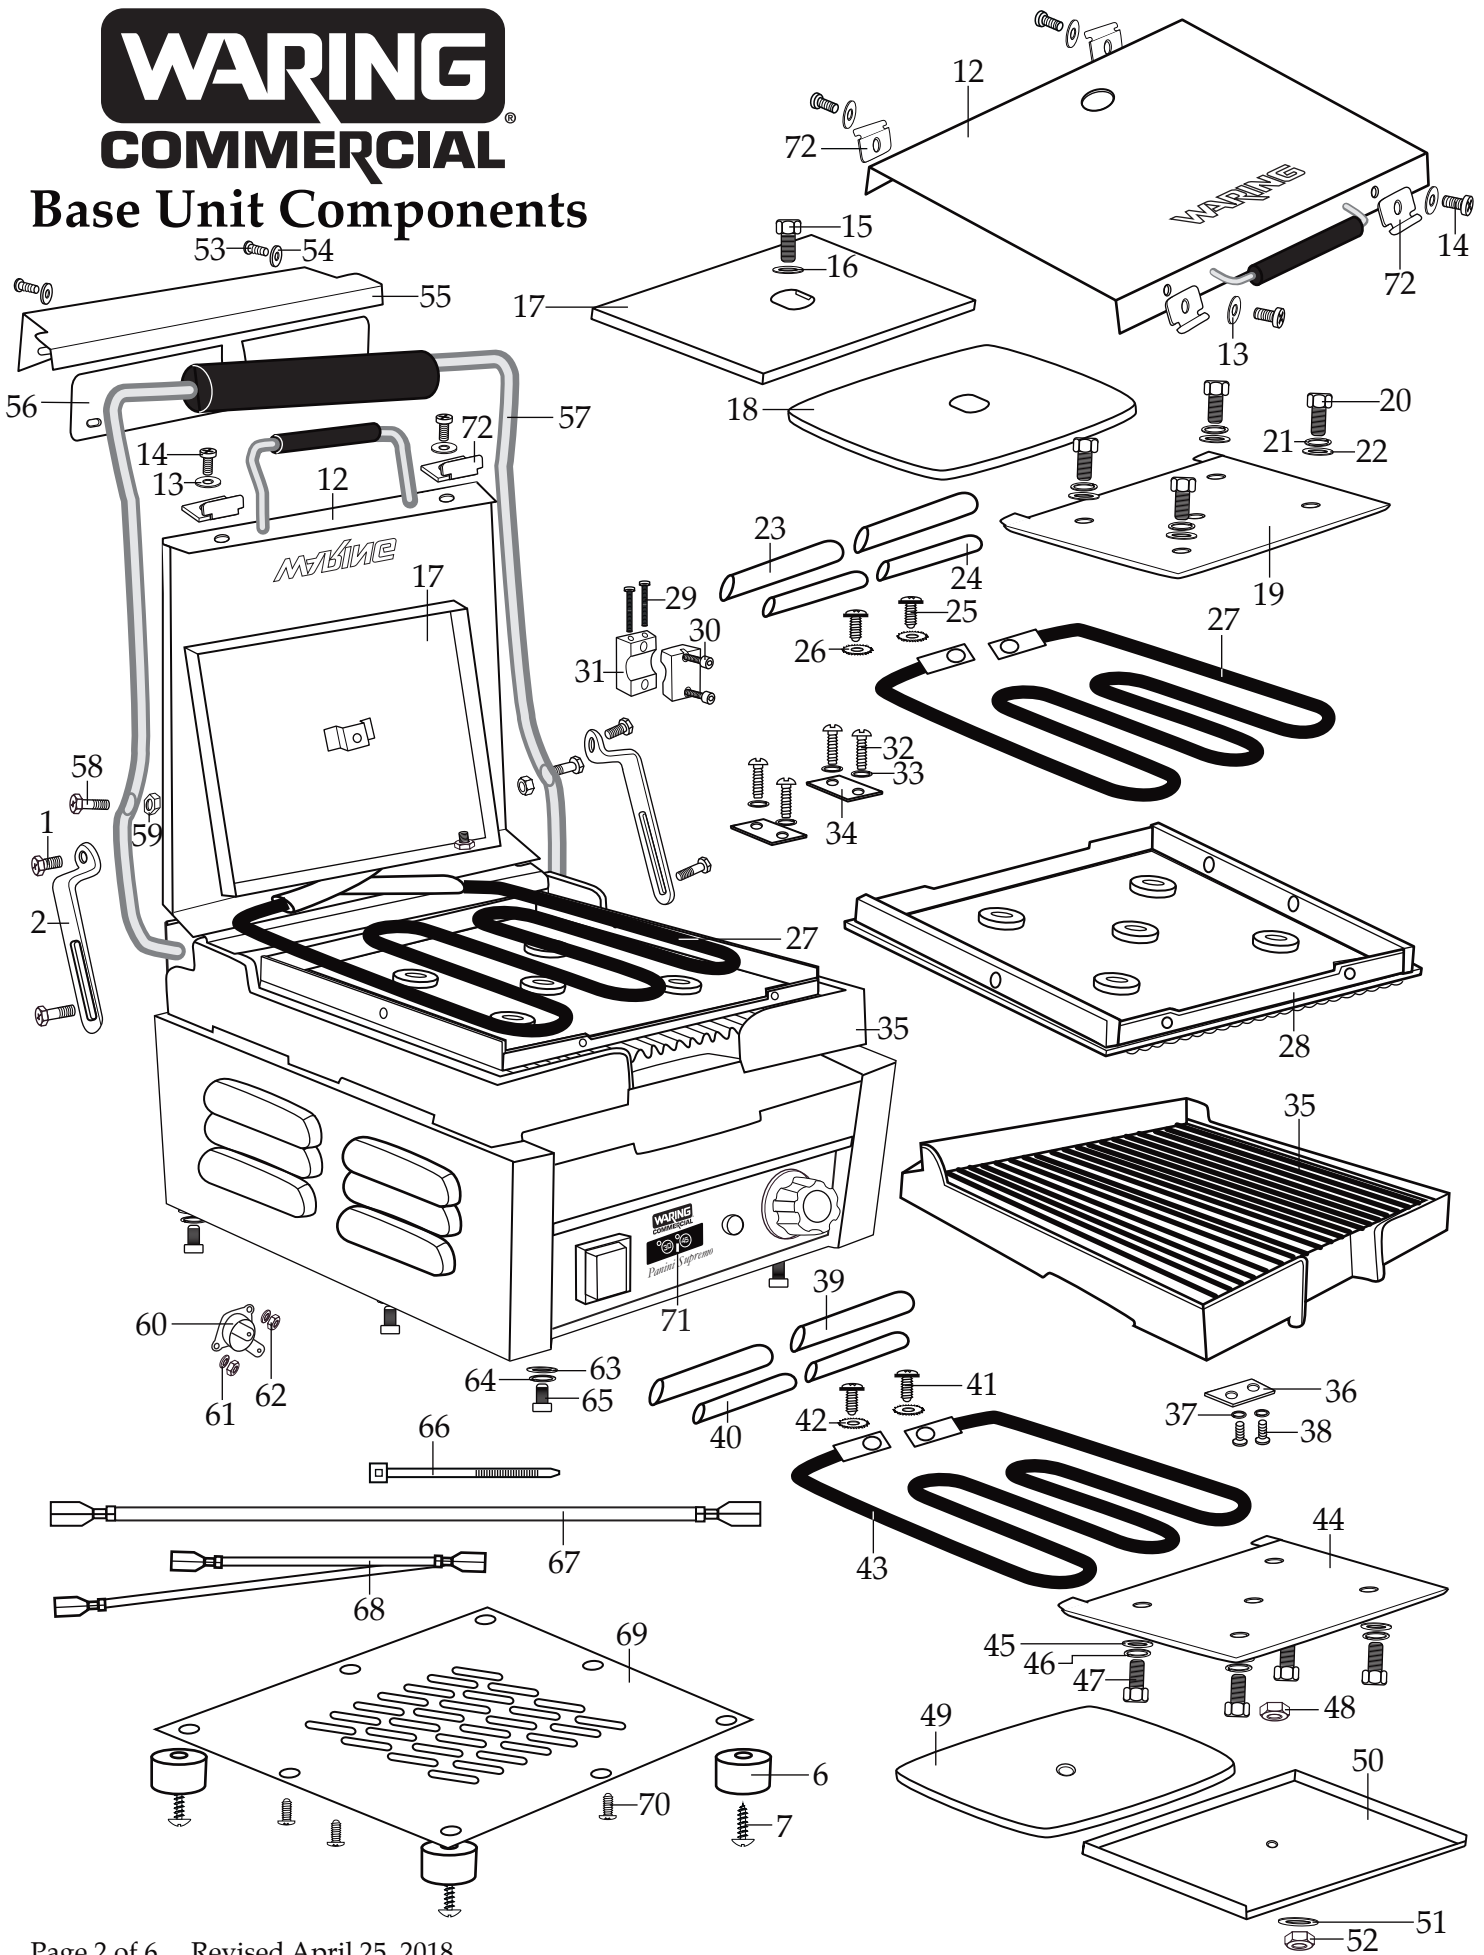

Flat Top & Bottom

**WFG250**  
**WFG250C** / Canada

Ribbed Top & Bottom

**WPG250**  
**WPG250B** / 208 volt  
**WPG250C** / Canada

- 503184** WDG250 Base Unit Assembly
- 503185** WDG250C Base Unit Assembly
- 503133** WFG250 Base Unit Assembly
- 503304** WFG250C Base Unit Assembly
- 503134** WPG250 Base Unit Assembly
- 503245** WPG250B Base Unit Assembly
- 503305** WPG250C Base Unit Assembly

## Base Unit Components