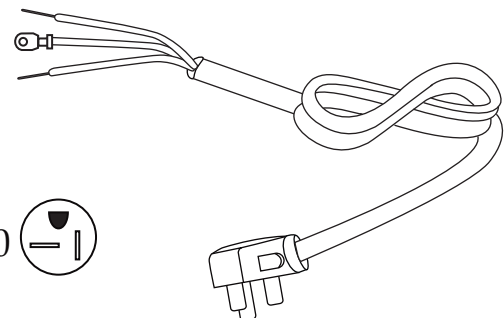

* Certified replacement of the cord set can only be performed by an Authorized Service Center or the Waring Factory Service Center.