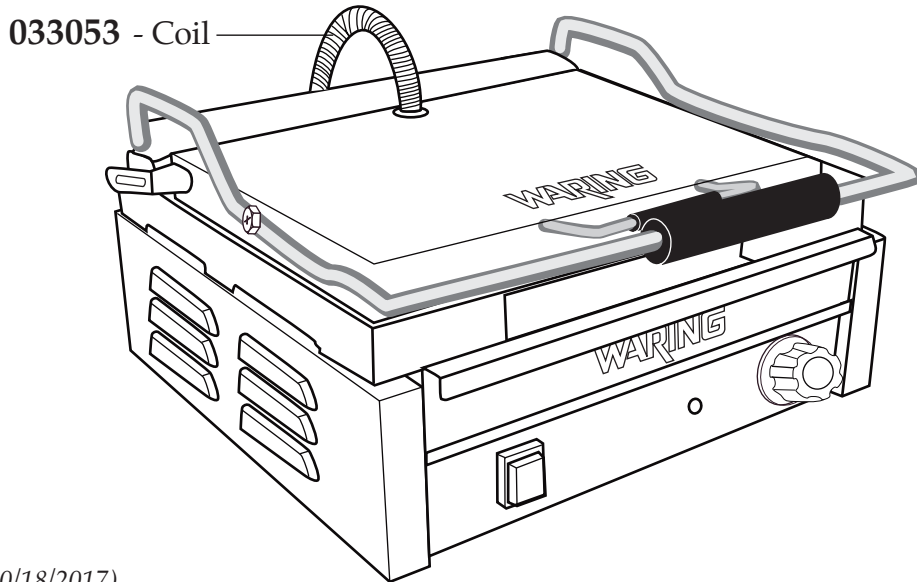

Catalog/Model

WDG250   WPG250
WDG250C   WPG250B
WFG250   WPG250C
WFG250C

Waring Factory Service Center
314 Ella T. Grasso Ave.
Torrington, CT 06790
Tele. 1-800-269-6640
Fax 860-496-9017
www.waringcommercialproducts.com