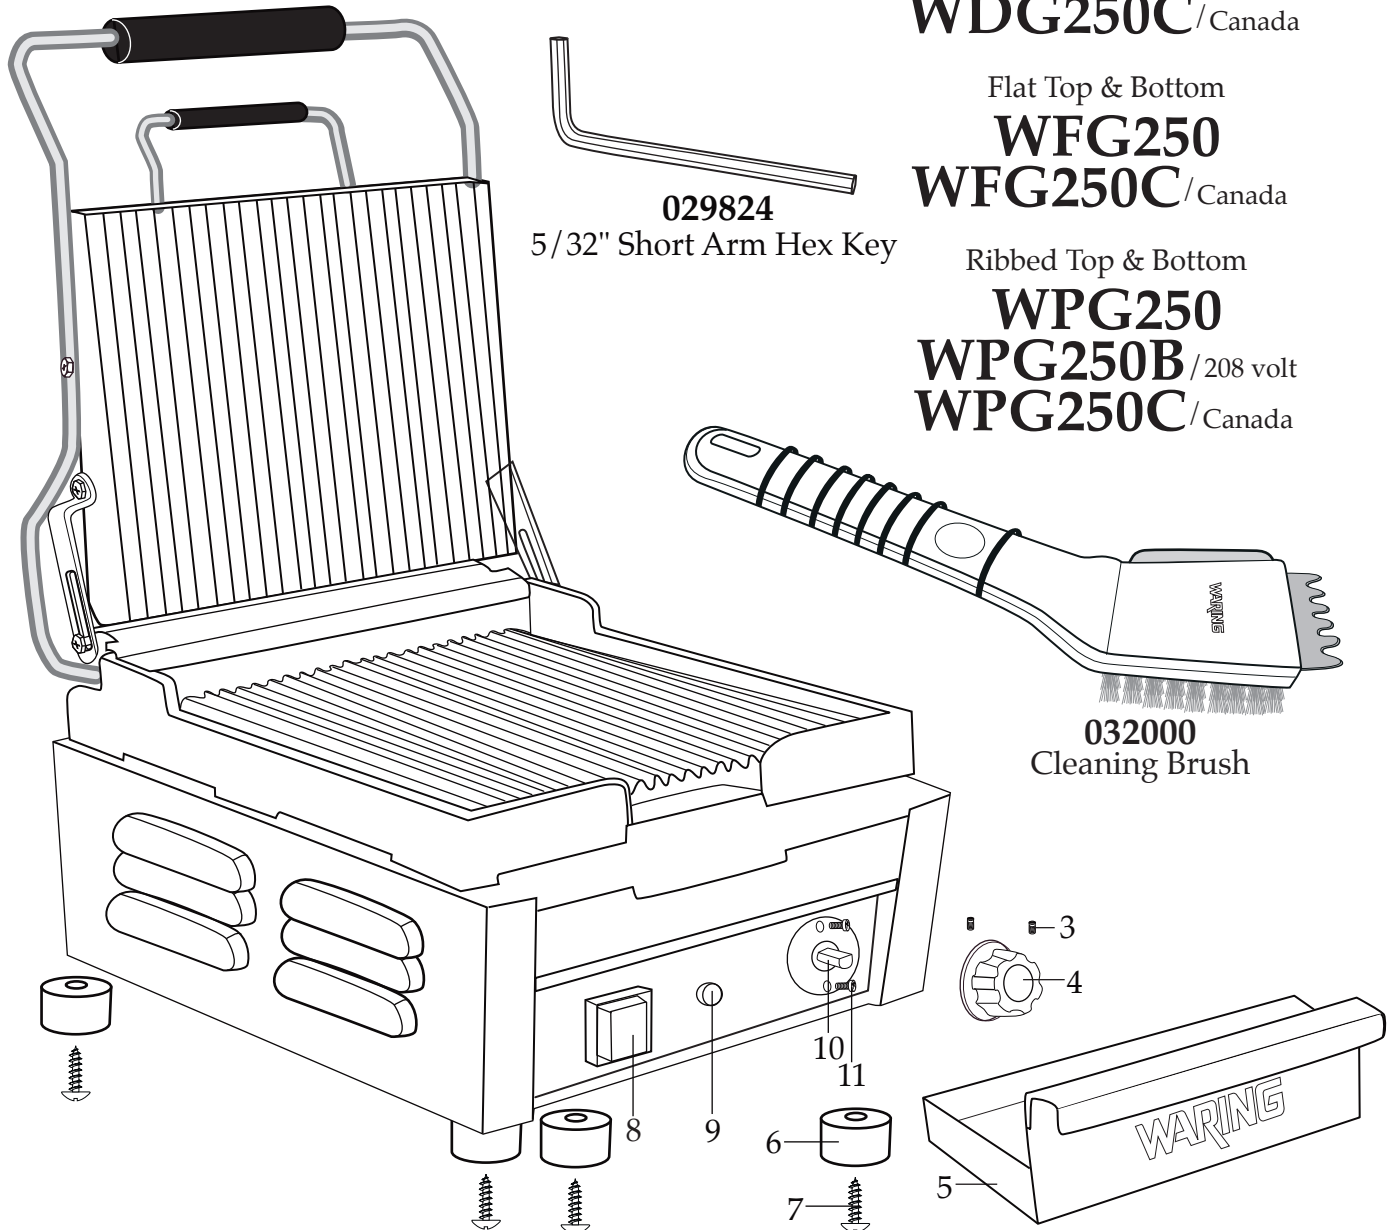

14.5" x 11" Cooking Surface

Flat, Ribbed or Flat & Ribbed Cast Iron Plates

Panini Supremo® / Tostato Supremo®  
Large Italian-Style Panini Grills

Ribbed Top & Flat Bottom

**WDG250**  
**WDG250C** / Canada

Flat Top & Bottom

**WFG250**  
**WFG250C** / Canada

Ribbed Top & Bottom

**WPG250**  
**WPG250B** / 208 volt  
**WPG250C** / Canada

- 503184** WDG250 Base Unit Assembly
- 503185** WDG250C Base Unit Assembly
- 503133** WFG250 Base Unit Assembly
- 503304** WFG250C Base Unit Assembly
- 503134** WPG250 Base Unit Assembly
- 503245** WPG250B Base Unit Assembly
- 503305** WPG250C Base Unit Assembly