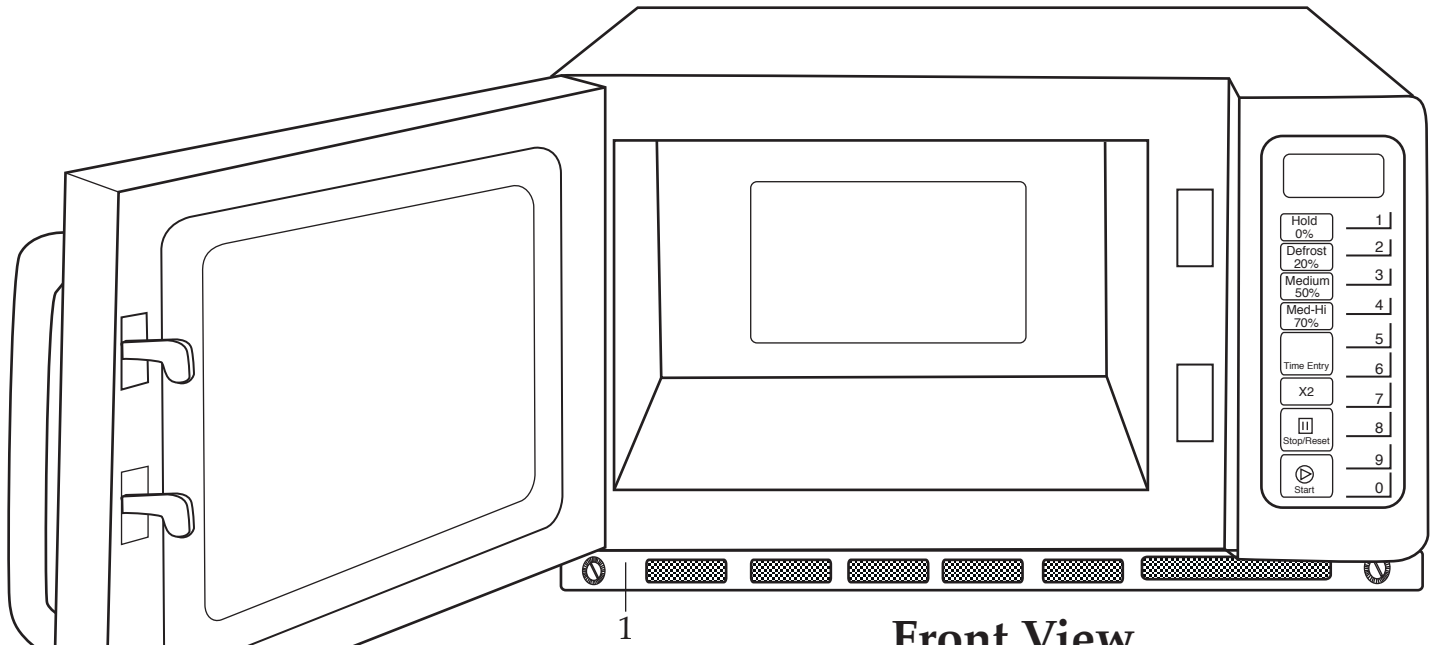

WARING COMMERCIAL

Heavy-Duty Microwave Oven

WMO120

Front View