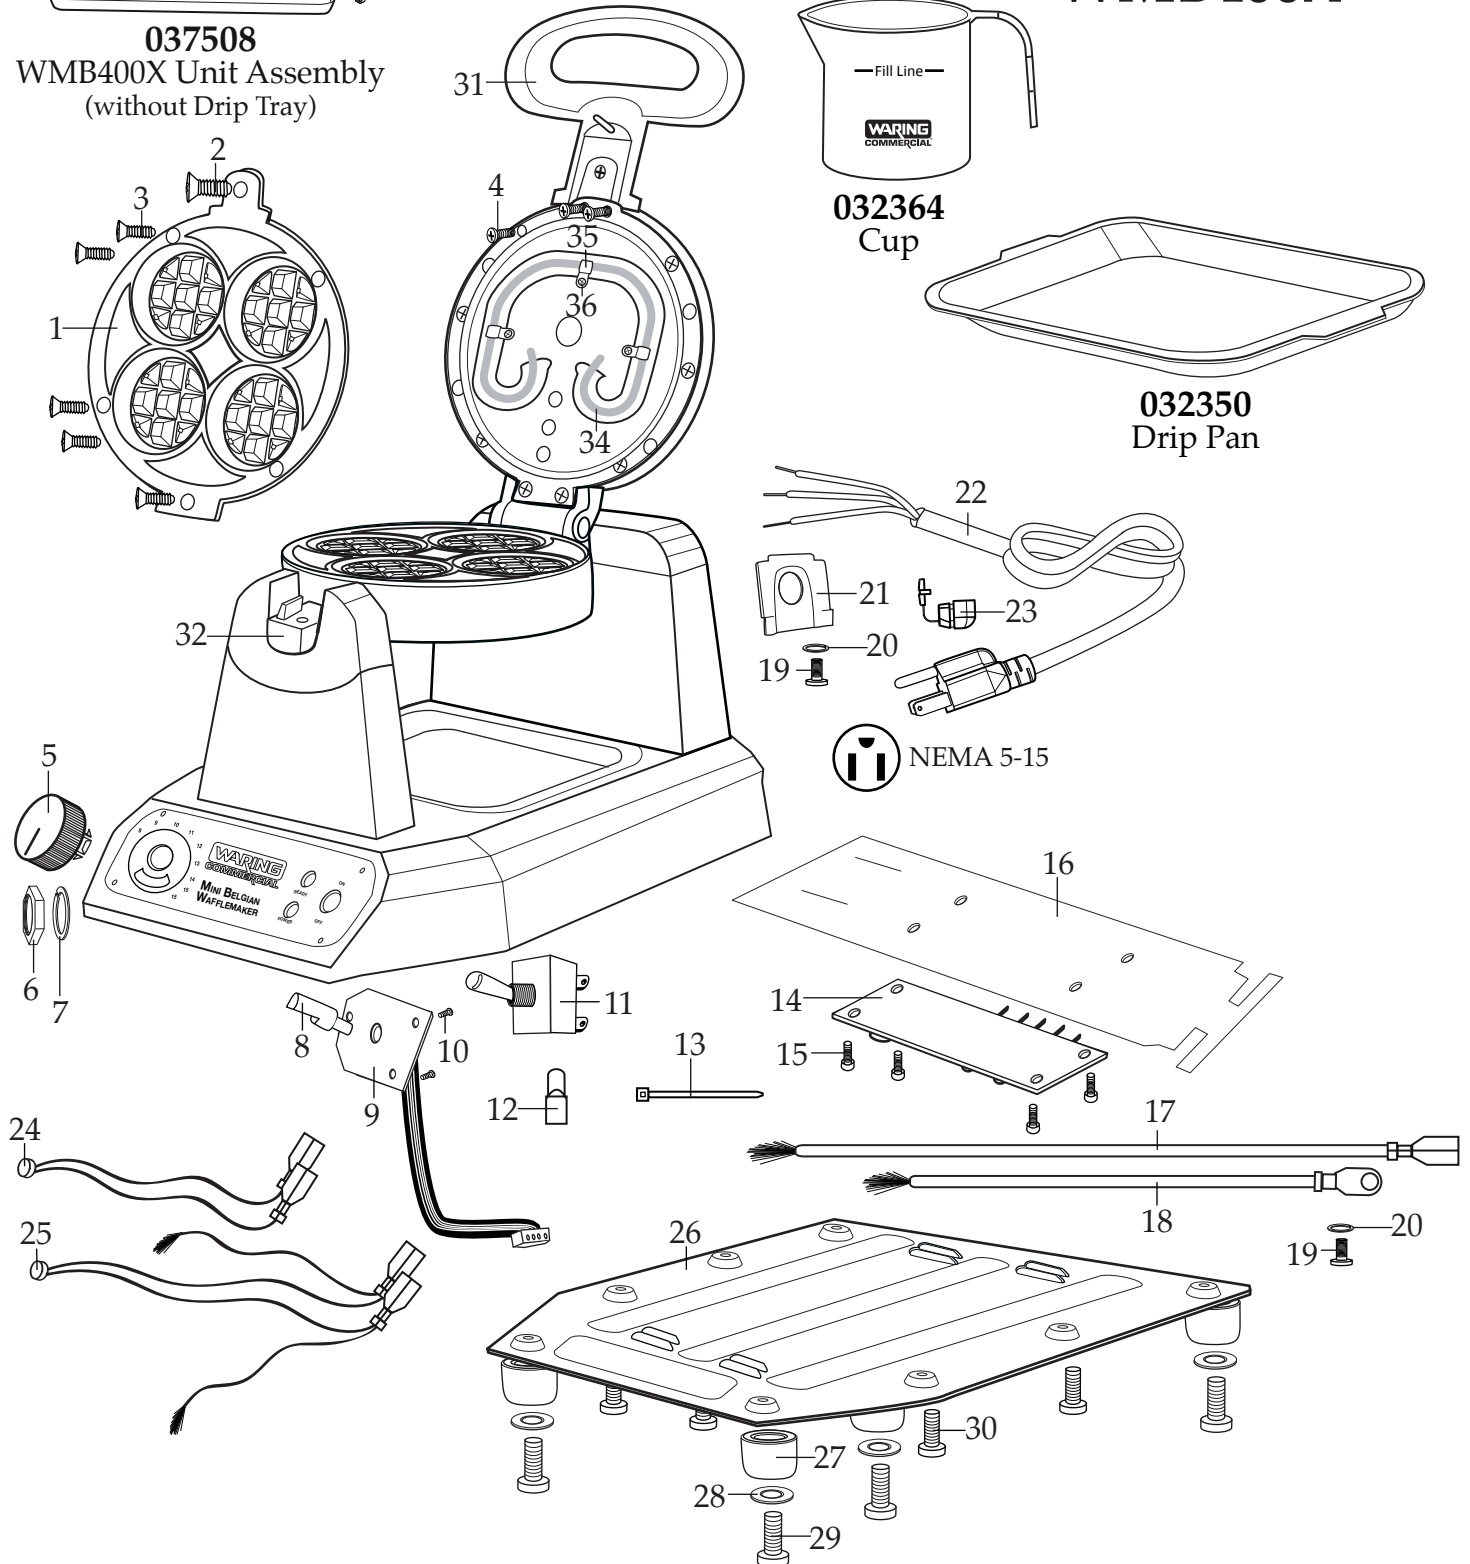

037508
 WMB400X Unit Assembly
 (without Drip Tray)

032364
 Cup

032350
 Drip Pan

NEMA 5-15

Catalog/Model

WMB400X

Waring Factory Service Center
314 Ella T. Grasso Ave.
Torrington, CT 06790
Tele. 1-800-269-6640

Fax 860-496-9017
www.waringcommercialproducts.com

Illustration #	Part #	Description
1	037507	Mini Belgian Waffle Plate (1 top - 1 bottom)
2	037357	Screw (1 top plate - 1 bottom plate)
3	037356	Screw (5 top plate - 5 bottom plate)
4	037493	Screw (10 top inner plate - 10 bottom inner plate)
5	032352	Knob
6	016236	Hex Nut
7	032356	Washer
8	036241	Connector Pole
9	035316	Darkness Control Board (short tape)
10	032359	Screw (3 required)
11	032368	Toggle Switch
12	012409	Small Crimp Connector (4 required)
	019123	Large Crimp Connector (2 required)
13	013731	Wire Tie (7 required)
14	037490	PCB Board
15	032359	Screw (4 required)
16	030638	Power Board Shield
17	037492	15.5" Red Lead Assembly (2 required)
18	037491	8" Green Lead Assembly
19	035298	Ground Screw (2 required)
20	032751	Ground Spring Washer (2 required)
21	032371	Cord Plate
22	033494	Cord Set
23	035476	Strain Relief
24	037494	Green Light with Leads
25	037495	Red Light with Leads
26	032351	Bottom Plate
27	032353	Foot (4 required)
28	032354	Foot Washer (4 required)
29	032355	Screw (4 required)
30	032750	Bottom Plate Screw (4 required)

Illustration #	Part #	Description
31	037488	Top Handle
32	037489	Bottom Handle
33	037493	Screw (2 top handle - 2 bottom handle)
34	037502	Heating Element (1 top - 1 bottom)
35	037503	Clamp (3 top heating element - 3 bottom heating element)
36	032359 037504	Screw (3 top clamps - 3 bottom clamps) Spring Washer (3 top clamps - 3 bottom clamps)
37	032751	Spring Washer (2 top heating element - 2 bottom heating element)
38	037505	Screw (2 top heating element - 2 bottom heating element)
39	037506	Insulated Sleeve (2 top heating element - 2 bottom heating element)