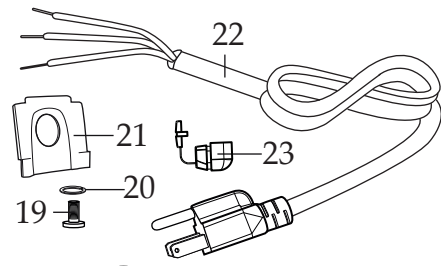

037508
 WMB400X Unit Assembly
 (without Drip Tray)

032364
 Cup

032350
 Drip Pan

NEMA 5-15

Catalog/Model

WMB400X

Waring Factory Service Center
314 Ella T. Grasso Ave.
Torrington, CT 06790
Tele. 1-800-269-6640

Fax 860-496-9017
www.waringcommercialproducts.com

Illustration #	Part #	Description
1	037507	Mini Belgian Waffle Plate (1 top - 1 bottom)
2	037357	Screw (1 top plate - 1 bottom plate)
3	037356	Screw (5 top plate - 5 bottom plate)
4	037493	Screw (10 top inner plate - 10 bottom inner plate)
5	032352	Knob
6	016236	Hex Nut
7	032356	Washer
8	036241	Connector Pole
9	035316	Darkness Control Board (short tape)
10	032359	Screw (3 required)
11	032368	Toggle Switch
12	012409	Small Crimp Connector (4 required)
	019123	Large Crimp Connector (2 required)
13	013731	Wire Tie (7 required)
14	037490	PCB Board
15	032359	Screw (4 required)
16	030638	Power Board Shield
17	037492	15.5" Red Lead Assembly (2 required)
18	037491	8" Green Lead Assembly
19	035298	Ground Screw (2 required)
20	032751	Ground Spring Washer (2 required)
21	032371	Cord Plate
22	033494	Cord Set
23	035476	Strain Relief
24	037494	Green Light with Leads
25	037495	Red Light with Leads
26	032351	Bottom Plate
27	032353	Foot (4 required)
28	032354	Foot Washer (4 required)
29	032355	Screw (4 required)
30	032750	Bottom Plate Screw (4 required)

Illustration #	Part #	Description
31	037488	Top Handle
32	037489	Bottom Handle
33	037493	Screw (2 top handle - 2 bottom handle)
34	037502	Heating Element (1 top - 1 bottom)
35	037503	Clamp (3 top heating element - 3 bottom heating element)
36	032359 037504	Screw (3 top clamps - 3 bottom clamps) Spring Washer (3 top clamps - 3 bottom clamps)
37	032751	Spring Washer (2 top heating element - 2 bottom heating element)
38	037505	Screw (2 top heating element - 2 bottom heating element)
39	037506	Insulated Sleeve (2 top heating element - 2 bottom heating element)