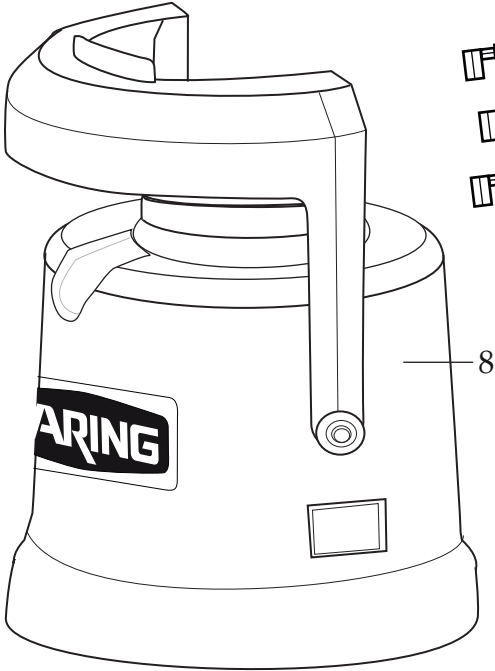

**037238**  
WJX80 Base Unit Assembly

**037567**  
Cleaning Brush

Base Unit Components

WJX80

Illustration #	Part #	Description
1	037239	Pulp Container
2	037240	Black Pusher
3	037241	Cover
4	037242	Basket Assembly
5	037243	Black Upper Bowl
6	037244	Bowl
7	037245	Spout Cover
8	037246	Housing Assembly with Locking Arm
9	037247	On/Off Switch
10	037248	Rubber Mounts (3 required)
11	037249	Washer (3 required)
12	037250	Oil Seal
13	037568	Oil Seal
14	037251	Housing Seal
15	037252	Screw
16	037253	Spring Washer
17	037254	Stainless Steel Washer
18	037255	Motor Fan
19	037256	Drive Pin
20	037257	Motor
21	037258	Washer (1 per each screw)
22	037259	Black Washer (2 per each screw)
23	037261	Screw (3 required)
24	037262	Thermal Relay Switch
25	037293	Micro Switch
26	037263	Start Capacitor
27	037264	Capacitor
28	012409	Small Crimp Connectors (1 required)
	019123	Large Crimp Connectors (5 required)
29	013731	Wire Ties (7 required)
30	037265	Screw (3 required)
31	037266	Motor Bracket

**Illustration #      Part #      Description**

32	037267	Screw (4 required)
33	037268	Wind Guide
34	037267	Screw (ground 2 required)
35	037269	Lock Washer (2 required 1 for each screw)
36	037270	Washer (2 required 1 for each screw)
37	037271	Cord
38	037272	Cord Clamp
39	037273	Screw
40	037274	Bottom Housing
41	037287	Reset Switch
42	037275	Screw (4 required)
43	037276	Foot (4 required)
44	037277	4.375" Dark Blue Lead
45	037569	5.75" Dark Blue Lead
46	037278	5.5" White Lead
47	037279	4.375" Red Lead
48	037280	10" Black Lead
49	037281	9.25" Black Lead
50	037282	11" White Lead
51	037283	9.5" White Lead
52	037284	9.5" Yellow Lead
53	037285	12" Black Lead
54	037286	10.25" Green-Yellow Lead