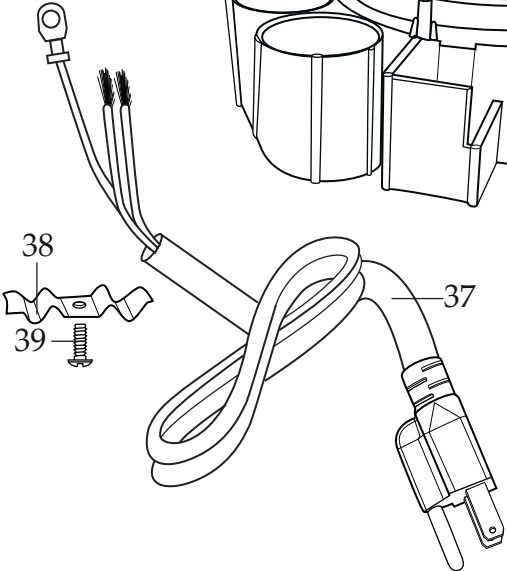

**037238**  
WJX80 Base Unit Assembly

**037567**  
Cleaning Brush

Base Unit Components

WJX80

Illustration #	Part #	Description
1	037239	Pulp Container
2	037240	Black Pusher
3	037241	Cover
4	037242	Basket Assembly
5	037243	Black Upper Bowl
6	037244	Bowl
7	037245	Spout Cover
8	037246	Housing Assembly with Locking Arm
9	037247	On/Off Switch
10	037248	Rubber Mounts (3 required)
11	037249	Washer (3 required)
12	037250	Oil Seal
13	037568	Oil Seal
14	037251	Housing Seal
15	037252	Screw
16	037253	Spring Washer
17	037254	Stainless Steel Washer
18	037255	Motor Fan
19	037256	Drive Pin
20	037257	Motor
21	037258	Washer (1 per each screw)
22	037259	Black Washer (2 per each screw)
23	037261	Screw (3 required)
24	037262	Thermal Relay Switch
25	037293	Micro Switch
26	037263	Start Capacitor
27	037264	Capacitor
28	012409	Small Crimp Connectors (1 required)
	019123	Large Crimp Connectors (5 required)
29	013731	Wire Ties (7 required)
30	037265	Screw (3 required)
31	037266	Motor Bracket

**Illustration #      Part #      Description**

32	037267	Screw (4 required)
33	037268	Wind Guide
34	037267	Screw (ground 2 required)
35	037269	Lock Washer (2 required 1 for each screw)
36	037270	Washer (2 required 1 for each screw)
37	037271	Cord
38	037272	Cord Clamp
39	037273	Screw
40	037274	Bottom Housing
41	037287	Reset Switch
42	037275	Screw (4 required)
43	037276	Foot (4 required)
44	037277	4.375" Dark Blue Lead
45	037569	5.75" Dark Blue Lead
46	037278	5.5" White Lead
47	037279	4.375" Red Lead
48	037280	10" Black Lead
49	037281	9.25" Black Lead
50	037282	11" White Lead
51	037283	9.5" White Lead
52	037284	9.5" Yellow Lead
53	037285	12" Black Lead
54	037286	10.25" Green-Yellow Lead