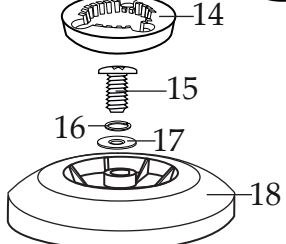

**037238**  
WJX80 Base Unit Assembly

**037567**  
Cleaning Brush

Base Unit Components

WJX80

Illustration #	Part #	Description
1	037239	Pulp Container
2	037240	Black Pusher
3	037241	Cover
4	037242	Basket Assembly
5	037243	Black Upper Bowl
6	037244	Bowl
7	037245	Spout Cover
8	037246	Housing Assembly with Locking Arm
9	037247	On/Off Switch
10	037248	Rubber Mounts (3 required)
11	037249	Washer (3 required)
12	037250	Oil Seal
13	037568	Oil Seal
14	037251	Housing Seal
15	037252	Screw
16	037253	Spring Washer
17	037254	Stainless Steel Washer
18	037255	Motor Fan
19	037256	Drive Pin
20	037257	Motor
21	037258	Washer (1 per each screw)
22	037259	Black Washer (2 per each screw)
23	037261	Screw (3 required)
24	037262	Thermal Relay Switch
25	037293	Micro Switch
26	037263	Start Capacitor
27	037264	Capacitor
28	012409	Small Crimp Connectors (1 required)
	019123	Large Crimp Connectors (5 required)
29	013731	Wire Ties (7 required)
30	037265	Screw (3 required)
31	037266	Motor Bracket

**Illustration #      Part #      Description**

32	037267	Screw (4 required)
33	037268	Wind Guide
34	037267	Screw (ground 2 required)
35	037269	Lock Washer (2 required 1 for each screw)
36	037270	Washer (2 required 1 for each screw)
37	037271	Cord
38	037272	Cord Clamp
39	037273	Screw
40	037274	Bottom Housing
41	037287	Reset Switch
42	037275	Screw (4 required)
43	037276	Foot (4 required)
44	037277	4.375" Dark Blue Lead
45	037569	5.75" Dark Blue Lead
46	037278	5.5" White Lead
47	037279	4.375" Red Lead
48	037280	10" Black Lead
49	037281	9.25" Black Lead
50	037282	11" White Lead
51	037283	9.5" White Lead
52	037284	9.5" Yellow Lead
53	037285	12" Black Lead
54	037286	10.25" Green-Yellow Lead