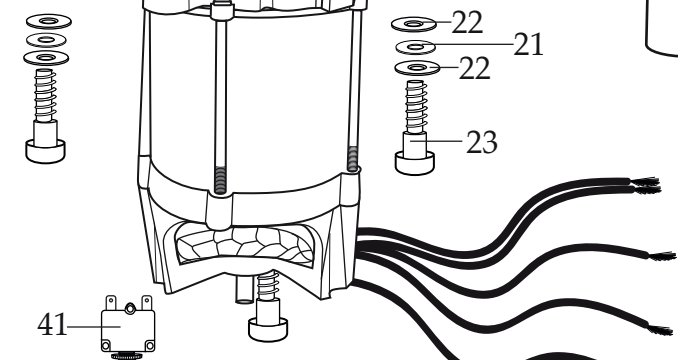

**037238**  
WJX80 Base Unit Assembly

**037567**  
Cleaning Brush

Base Unit Components

WJX80

Illustration #	Part #	Description
1	037239	Pulp Container
2	037240	Black Pusher
3	037241	Cover
4	037242	Basket Assembly
5	037243	Black Upper Bowl
6	037244	Bowl
7	037245	Spout Cover
8	037246	Housing Assembly with Locking Arm
9	037247	On/Off Switch
10	037248	Rubber Mounts (3 required)
11	037249	Washer (3 required)
12	037250	Oil Seal
13	037568	Oil Seal
14	037251	Housing Seal
15	037252	Screw
16	037253	Spring Washer
17	037254	Stainless Steel Washer
18	037255	Motor Fan
19	037256	Drive Pin
20	037257	Motor
21	037258	Washer (1 per each screw)
22	037259	Black Washer (2 per each screw)
23	037261	Screw (3 required)
24	037262	Thermal Relay Switch
25	037293	Micro Switch
26	037263	Start Capacitor
27	037264	Capacitor
28	012409	Small Crimp Connectors (1 required)
	019123	Large Crimp Connectors (5 required)
29	013731	Wire Ties (7 required)
30	037265	Screw (3 required)
31	037266	Motor Bracket

**Illustration #      Part #      Description**

32	037267	Screw (4 required)
33	037268	Wind Guide
34	037267	Screw (ground 2 required)
35	037269	Lock Washer (2 required 1 for each screw)
36	037270	Washer (2 required 1 for each screw)
37	037271	Cord
38	037272	Cord Clamp
39	037273	Screw
40	037274	Bottom Housing
41	037287	Reset Switch
42	037275	Screw (4 required)
43	037276	Foot (4 required)
44	037277	4.375" Dark Blue Lead
45	037569	5.75" Dark Blue Lead
46	037278	5.5" White Lead
47	037279	4.375" Red Lead
48	037280	10" Black Lead
49	037281	9.25" Black Lead
50	037282	11" White Lead
51	037283	9.5" White Lead
52	037284	9.5" Yellow Lead
53	037285	12" Black Lead
54	037286	10.25" Green-Yellow Lead