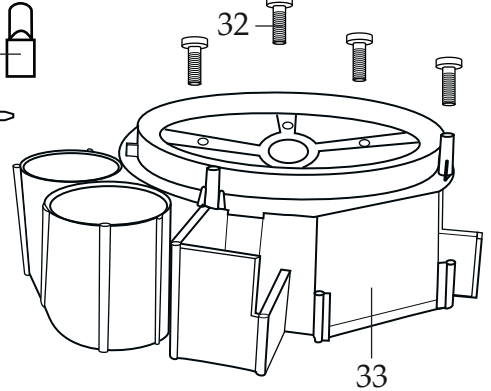

**037238**  
WJX80 Base Unit Assembly

**037567**  
Cleaning Brush

Base Unit Components

WJX80

Illustration #	Part #	Description
1	037239	Pulp Container
2	037240	Black Pusher
3	037241	Cover
4	037242	Basket Assembly
5	037243	Black Upper Bowl
6	037244	Bowl
7	037245	Spout Cover
8	037246	Housing Assembly with Locking Arm
9	037247	On/Off Switch
10	037248	Rubber Mounts (3 required)
11	037249	Washer (3 required)
12	037250	Oil Seal
13	037568	Oil Seal
14	037251	Housing Seal
15	037252	Screw
16	037253	Spring Washer
17	037254	Stainless Steel Washer
18	037255	Motor Fan
19	037256	Drive Pin
20	037257	Motor
21	037258	Washer (1 per each screw)
22	037259	Black Washer (2 per each screw)
23	037261	Screw (3 required)
24	037262	Thermal Relay Switch
25	037293	Micro Switch
26	037263	Start Capacitor
27	037264	Capacitor
28	012409	Small Crimp Connectors (1 required)
	019123	Large Crimp Connectors (5 required)
29	013731	Wire Ties (7 required)
30	037265	Screw (3 required)
31	037266	Motor Bracket

**Illustration #      Part #      Description**

32	037267	Screw (4 required)
33	037268	Wind Guide
34	037267	Screw (ground 2 required)
35	037269	Lock Washer (2 required 1 for each screw)
36	037270	Washer (2 required 1 for each screw)
37	037271	Cord
38	037272	Cord Clamp
39	037273	Screw
40	037274	Bottom Housing
41	037287	Reset Switch
42	037275	Screw (4 required)
43	037276	Foot (4 required)
44	037277	4.375" Dark Blue Lead
45	037569	5.75" Dark Blue Lead
46	037278	5.5" White Lead
47	037279	4.375" Red Lead
48	037280	10" Black Lead
49	037281	9.25" Black Lead
50	037282	11" White Lead
51	037283	9.5" White Lead
52	037284	9.5" Yellow Lead
53	037285	12" Black Lead
54	037286	10.25" Green-Yellow Lead