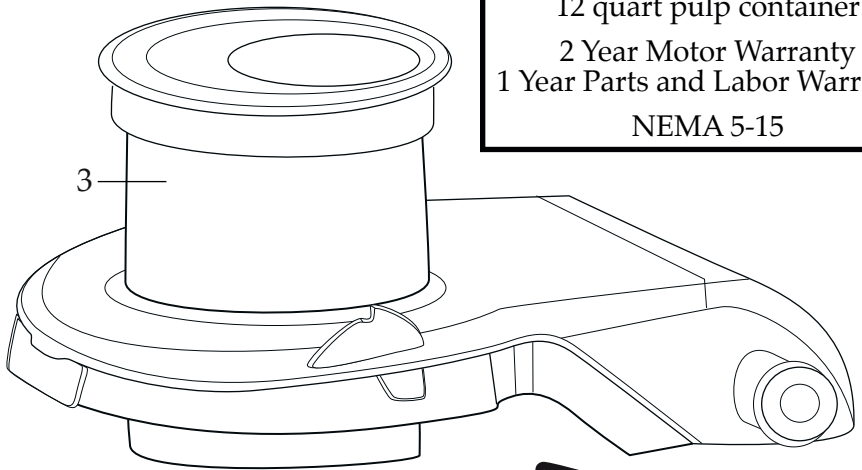

**WARING**  
**COMMERCIAL**

**WJX80**

Pulp Eject Juice Extractor

**Unit Information**

120 volts – 60 Hz – 1000 watts  
8 Amps – 1.2 HP – 3600 RPM  
3 inch feed chute opening  
12 quart pulp container  
2 Year Motor Warranty  
1 Year Parts and Labor Warranty  
NEMA 5-15

**037238**  
WJX80 Base Unit Assembly

**037567**  
Cleaning Brush

Base Unit Components

WJX80

Illustration #	Part #	Description
1	037239	Pulp Container
2	037240	Black Pusher
3	037241	Cover
4	037242	Basket Assembly
5	037243	Black Upper Bowl
6	037244	Bowl
7	037245	Spout Cover
8	037246	Housing Assembly with Locking Arm
9	037247	On/Off Switch
10	037248	Rubber Mounts (3 required)
11	037249	Washer (3 required)
12	037250	Oil Seal
13	037568	Oil Seal
14	037251	Housing Seal
15	037252	Screw
16	037253	Spring Washer
17	037254	Stainless Steel Washer
18	037255	Motor Fan
19	037256	Drive Pin
20	037257	Motor
21	037258	Washer (1 per each screw)
22	037259	Black Washer (2 per each screw)
23	037261	Screw (3 required)
24	037262	Thermal Relay Switch
25	037293	Micro Switch
26	037263	Start Capacitor
27	037264	Capacitor
28	012409	Small Crimp Connectors (1 required)
	019123	Large Crimp Connectors (5 required)
29	013731	Wire Ties (7 required)
30	037265	Screw (3 required)
31	037266	Motor Bracket

**Illustration #      Part #      Description**

32	037267	Screw (4 required)
33	037268	Wind Guide
34	037267	Screw (ground 2 required)
35	037269	Lock Washer (2 required 1 for each screw)
36	037270	Washer (2 required 1 for each screw)
37	037271	Cord
38	037272	Cord Clamp
39	037273	Screw
40	037274	Bottom Housing
41	037287	Reset Switch
42	037275	Screw (4 required)
43	037276	Foot (4 required)
44	037277	4.375" Dark Blue Lead
45	037569	5.75" Dark Blue Lead
46	037278	5.5" White Lead
47	037279	4.375" Red Lead
48	037280	10" Black Lead
49	037281	9.25" Black Lead
50	037282	11" White Lead
51	037283	9.5" White Lead
52	037284	9.5" Yellow Lead
53	037285	12" Black Lead
54	037286	10.25" Green-Yellow Lead