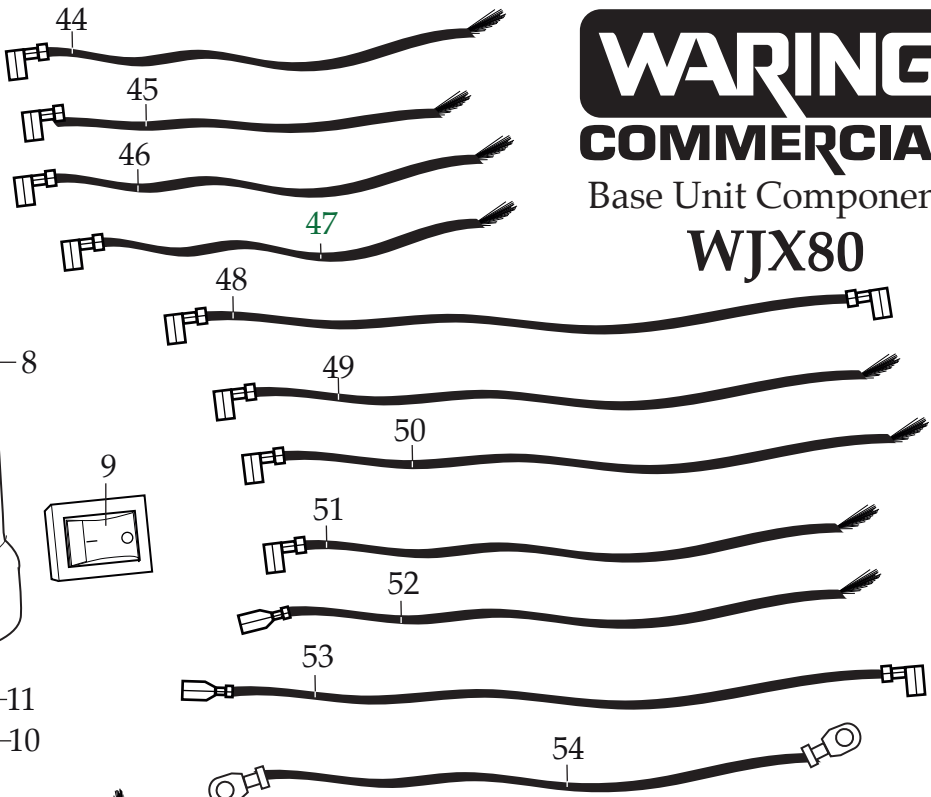

**WARING**  
**COMMERCIAL**

**WJX80**

Pulp Eject Juice Extractor

**Unit Information**

120 volts – 60 Hz – 1000 watts  
8 Amps – 1.2 HP – 3600 RPM  
3 inch feed chute opening  
12 quart pulp container  
2 Year Motor Warranty  
1 Year Parts and Labor Warranty  
NEMA 5-15

**037238**  
WJX80 Base Unit Assembly

**037567**  
Cleaning Brush

Base Unit Components

WJX80

Illustration #	Part #	Description
1	037239	Pulp Container
2	037240	Black Pusher
3	037241	Cover
4	037242	Basket Assembly
5	037243	Black Upper Bowl
6	037244	Bowl
7	037245	Spout Cover
8	037246	Housing Assembly with Locking Arm
9	037247	On/Off Switch
10	037248	Rubber Mounts (3 required)
11	037249	Washer (3 required)
12	037250	Oil Seal
13	037568	Oil Seal
14	037251	Housing Seal
15	037252	Screw
16	037253	Spring Washer
17	037254	Stainless Steel Washer
18	037255	Motor Fan
19	037256	Drive Pin
20	037257	Motor
21	037258	Washer (1 per each screw)
22	037259	Black Washer (2 per each screw)
23	037261	Screw (3 required)
24	037262	Thermal Relay Switch
25	037293	Micro Switch
26	037263	Start Capacitor
27	037264	Capacitor
28	012409	Small Crimp Connectors (1 required)
	019123	Large Crimp Connectors (5 required)
29	013731	Wire Ties (7 required)
30	037265	Screw (3 required)
31	037266	Motor Bracket

**Illustration #      Part #      Description**

32	037267	Screw (4 required)
33	037268	Wind Guide
34	037267	Screw (ground 2 required)
35	037269	Lock Washer (2 required 1 for each screw)
36	037270	Washer (2 required 1 for each screw)
37	037271	Cord
38	037272	Cord Clamp
39	037273	Screw
40	037274	Bottom Housing
41	037287	Reset Switch
42	037275	Screw (4 required)
43	037276	Foot (4 required)
44	037277	4.375" Dark Blue Lead
45	037569	5.75" Dark Blue Lead
46	037278	5.5" White Lead
47	037279	4.375" Red Lead
48	037280	10" Black Lead
49	037281	9.25" Black Lead
50	037282	11" White Lead
51	037283	9.5" White Lead
52	037284	9.5" Yellow Lead
53	037285	12" Black Lead
54	037286	10.25" Green-Yellow Lead