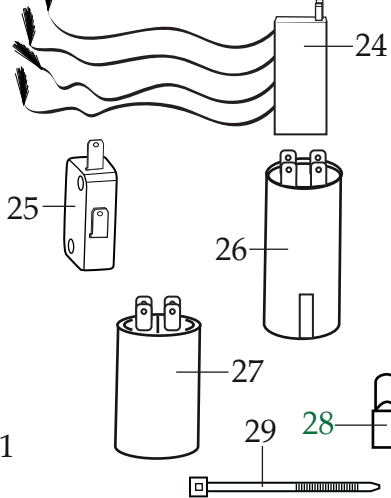

**037238**  
WJX80 Base Unit Assembly

**037567**  
Cleaning Brush

Base Unit Components

WJX80

Illustration #	Part #	Description
1	037239	Pulp Container
2	037240	Black Pusher
3	037241	Cover
4	037242	Basket Assembly
5	037243	Black Upper Bowl
6	037244	Bowl
7	037245	Spout Cover
8	037246	Housing Assembly with Locking Arm
9	037247	On/Off Switch
10	037248	Rubber Mounts (3 required)
11	037249	Washer (3 required)
12	037250	Oil Seal
13	037568	Oil Seal
14	037251	Housing Seal
15	037252	Screw
16	037253	Spring Washer
17	037254	Stainless Steel Washer
18	037255	Motor Fan
19	037256	Drive Pin
20	037257	Motor
21	037258	Washer (1 per each screw)
22	037259	Black Washer (2 per each screw)
23	037261	Screw (3 required)
24	037262	Thermal Relay Switch
25	037293	Micro Switch
26	037263	Start Capacitor
27	037264	Capacitor
28	012409	Small Crimp Connectors (1 required)
	019123	Large Crimp Connectors (5 required)
29	013731	Wire Ties (7 required)
30	037265	Screw (3 required)
31	037266	Motor Bracket

**Illustration #      Part #      Description**

32	037267	Screw (4 required)
33	037268	Wind Guide
34	037267	Screw (ground 2 required)
35	037269	Lock Washer (2 required 1 for each screw)
36	037270	Washer (2 required 1 for each screw)
37	037271	Cord
38	037272	Cord Clamp
39	037273	Screw
40	037274	Bottom Housing
41	037287	Reset Switch
42	037275	Screw (4 required)
43	037276	Foot (4 required)
44	037277	4.375" Dark Blue Lead
45	037569	5.75" Dark Blue Lead
46	037278	5.5" White Lead
47	037279	4.375" Red Lead
48	037280	10" Black Lead
49	037281	9.25" Black Lead
50	037282	11" White Lead
51	037283	9.5" White Lead
52	037284	9.5" Yellow Lead
53	037285	12" Black Lead
54	037286	10.25" Green-Yellow Lead