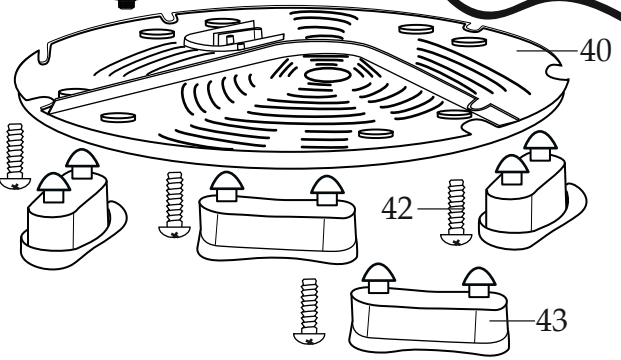

**037238**  
WJX80 Base Unit Assembly

**037567**  
Cleaning Brush

Base Unit Components

WJX80

Illustration #	Part #	Description
1	037239	Pulp Container
2	037240	Black Pusher
3	037241	Cover
4	037242	Basket Assembly
5	037243	Black Upper Bowl
6	037244	Bowl
7	037245	Spout Cover
8	037246	Housing Assembly with Locking Arm
9	037247	On/Off Switch
10	037248	Rubber Mounts (3 required)
11	037249	Washer (3 required)
12	037250	Oil Seal
13	037568	Oil Seal
14	037251	Housing Seal
15	037252	Screw
16	037253	Spring Washer
17	037254	Stainless Steel Washer
18	037255	Motor Fan
19	037256	Drive Pin
20	037257	Motor
21	037258	Washer (1 per each screw)
22	037259	Black Washer (2 per each screw)
23	037261	Screw (3 required)
24	037262	Thermal Relay Switch
25	037293	Micro Switch
26	037263	Start Capacitor
27	037264	Capacitor
28	012409	Small Crimp Connectors (1 required)
	019123	Large Crimp Connectors (5 required)
29	013731	Wire Ties (7 required)
30	037265	Screw (3 required)
31	037266	Motor Bracket

**Illustration #      Part #      Description**

32	037267	Screw (4 required)
33	037268	Wind Guide
34	037267	Screw (ground 2 required)
35	037269	Lock Washer (2 required 1 for each screw)
36	037270	Washer (2 required 1 for each screw)
37	037271	Cord
38	037272	Cord Clamp
39	037273	Screw
40	037274	Bottom Housing
41	037287	Reset Switch
42	037275	Screw (4 required)
43	037276	Foot (4 required)
44	037277	4.375" Dark Blue Lead
45	037569	5.75" Dark Blue Lead
46	037278	5.5" White Lead
47	037279	4.375" Red Lead
48	037280	10" Black Lead
49	037281	9.25" Black Lead
50	037282	11" White Lead
51	037283	9.5" White Lead
52	037284	9.5" Yellow Lead
53	037285	12" Black Lead
54	037286	10.25" Green-Yellow Lead