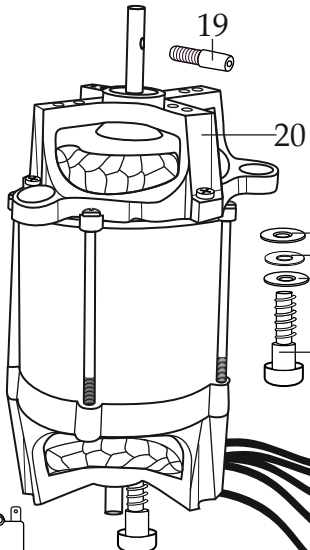

**037238**  
WJX80 Base Unit Assembly

**037567**  
Cleaning Brush

Base Unit Components

WJX80

Illustration #	Part #	Description
1	037239	Pulp Container
2	037240	Black Pusher
3	037241	Cover
4	037242	Basket Assembly
5	037243	Black Upper Bowl
6	037244	Bowl
7	037245	Spout Cover
8	037246	Housing Assembly with Locking Arm
9	037247	On/Off Switch
10	037248	Rubber Mounts (3 required)
11	037249	Washer (3 required)
12	037250	Oil Seal
13	037568	Oil Seal
14	037251	Housing Seal
15	037252	Screw
16	037253	Spring Washer
17	037254	Stainless Steel Washer
18	037255	Motor Fan
19	037256	Drive Pin
20	037257	Motor
21	037258	Washer (1 per each screw)
22	037259	Black Washer (2 per each screw)
23	037261	Screw (3 required)
24	037262	Thermal Relay Switch
25	037293	Micro Switch
26	037263	Start Capacitor
27	037264	Capacitor
28	012409	Small Crimp Connectors (1 required)
	019123	Large Crimp Connectors (5 required)
29	013731	Wire Ties (7 required)
30	037265	Screw (3 required)
31	037266	Motor Bracket

**Illustration #      Part #      Description**

32	037267	Screw (4 required)
33	037268	Wind Guide
34	037267	Screw (ground 2 required)
35	037269	Lock Washer (2 required 1 for each screw)
36	037270	Washer (2 required 1 for each screw)
37	037271	Cord
38	037272	Cord Clamp
39	037273	Screw
40	037274	Bottom Housing
41	037287	Reset Switch
42	037275	Screw (4 required)
43	037276	Foot (4 required)
44	037277	4.375" Dark Blue Lead
45	037569	5.75" Dark Blue Lead
46	037278	5.5" White Lead
47	037279	4.375" Red Lead
48	037280	10" Black Lead
49	037281	9.25" Black Lead
50	037282	11" White Lead
51	037283	9.5" White Lead
52	037284	9.5" Yellow Lead
53	037285	12" Black Lead
54	037286	10.25" Green-Yellow Lead