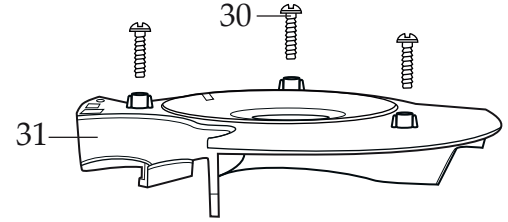

**037238**  
WJX80 Base Unit Assembly

**037567**  
Cleaning Brush

Base Unit Components

WJX80

Illustration #	Part #	Description
1	037239	Pulp Container
2	037240	Black Pusher
3	037241	Cover
4	037242	Basket Assembly
5	037243	Black Upper Bowl
6	037244	Bowl
7	037245	Spout Cover
8	037246	Housing Assembly with Locking Arm
9	037247	On/Off Switch
10	037248	Rubber Mounts (3 required)
11	037249	Washer (3 required)
12	037250	Oil Seal
13	037568	Oil Seal
14	037251	Housing Seal
15	037252	Screw
16	037253	Spring Washer
17	037254	Stainless Steel Washer
18	037255	Motor Fan
19	037256	Drive Pin
20	037257	Motor
21	037258	Washer (1 per each screw)
22	037259	Black Washer (2 per each screw)
23	037261	Screw (3 required)
24	037262	Thermal Relay Switch
25	037293	Micro Switch
26	037263	Start Capacitor
27	037264	Capacitor
28	012409	Small Crimp Connectors (1 required)
	019123	Large Crimp Connectors (5 required)
29	013731	Wire Ties (7 required)
30	037265	Screw (3 required)
31	037266	Motor Bracket

**Illustration #      Part #      Description**

32	037267	Screw (4 required)
33	037268	Wind Guide
34	037267	Screw (ground 2 required)
35	037269	Lock Washer (2 required 1 for each screw)
36	037270	Washer (2 required 1 for each screw)
37	037271	Cord
38	037272	Cord Clamp
39	037273	Screw
40	037274	Bottom Housing
41	037287	Reset Switch
42	037275	Screw (4 required)
43	037276	Foot (4 required)
44	037277	4.375" Dark Blue Lead
45	037569	5.75" Dark Blue Lead
46	037278	5.5" White Lead
47	037279	4.375" Red Lead
48	037280	10" Black Lead
49	037281	9.25" Black Lead
50	037282	11" White Lead
51	037283	9.5" White Lead
52	037284	9.5" Yellow Lead
53	037285	12" Black Lead
54	037286	10.25" Green-Yellow Lead