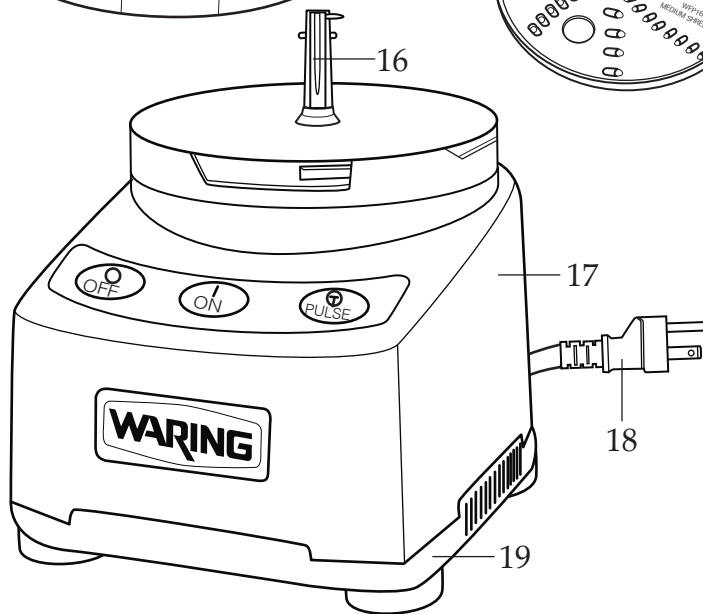

WARING COMMERCIAL®

4 Qt. Sealed Batch Bowl Food Processor

WFP16S

4 Qt. Sealed Batch Bowl and
Continuous-Feed Food Processor

WFP16SCD

Unit Information	
120 volts - 60 Hz - Max. 7 Amps	
3 Year Limited Warranty	
5 Year Full Motor Warranty	
4 1/2 Cup, 11 Cup and 14 Cup Work Bowls	
1000 Watt Peak Power Motor	
SealTight™ Lid and Blade Assembly	

- **033643**
  10mm Dicing Assembly (WFP16S13)
- **035682** (after 9/21/2015)
  8mm Dicing Assembly (WFP16S25)
- **035683** (after 9/21/2015)
  10mm Dicing Assembly (WFP16S26)
- **035684** (after 9/21/2015)
  12mm Dicing Assembly (WFP16S27)