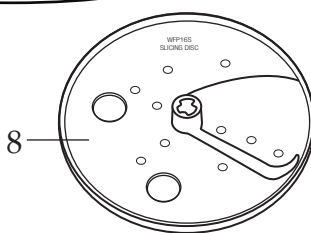

033648
Brush

WARING COMMERCIAL®

4 Qt. Sealed Batch Bowl Food Processor

WFP16S

4 Qt. Sealed Batch Bowl and
Continuous-Feed Food Processor

WFP16SCD

Unit Information	
120 volts - 60 Hz - Max. 7 Amps	
3 Year Limited Warranty	
5 Year Full Motor Warranty	
4 1/2 Cup, 11 Cup and 14 Cup Work Bowls	
1000 Watt Peak Power Motor	
SealTight™ Lid and Blade Assembly	

- 033643**
10mm Dicing Assembly (WFP16S13)
- 035682** (after 9/21/2015)
8mm Dicing Assembly (WFP16S25)
- 035683** (after 9/21/2015)
10mm Dicing Assembly (WFP16S26)
- 035684** (after 9/21/2015)
12mm Dicing Assembly (WFP16S27)