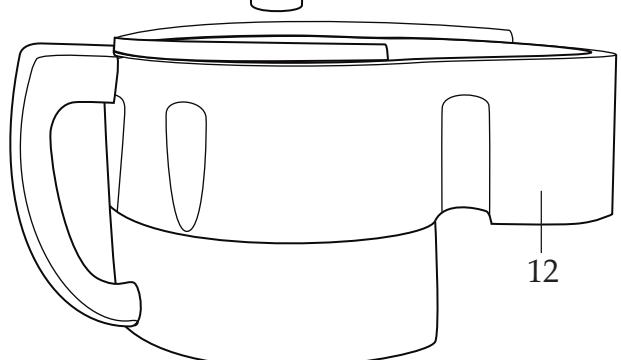

WARING COMMERCIAL®

4 Qt. Sealed Batch Bowl Food Processor

WFP16S

4 Qt. Sealed Batch Bowl and
Continuous-Feed Food Processor

WFP16SCD

Unit Information	
120 volts - 60 Hz - Max. 7 Amps	
3 Year Limited Warranty	
5 Year Full Motor Warranty	
4 1/2 Cup, 11 Cup and 14 Cup Work Bowls	
1000 Watt Peak Power Motor	
SealTight™ Lid and Blade Assembly	

- **033643**
  10mm Dicing Assembly (WFP16S13)
- **035682** (after 9/21/2015)
  8mm Dicing Assembly (WFP16S25)
- **035683** (after 9/21/2015)
  10mm Dicing Assembly (WFP16S26)
- **035684** (after 9/21/2015)
  12mm Dicing Assembly (WFP16S27)