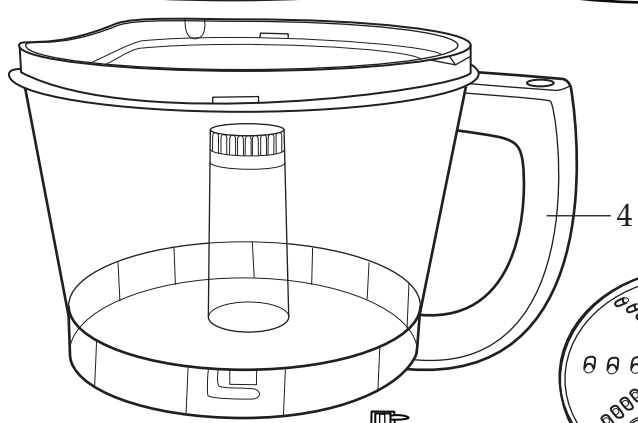

WARING COMMERCIAL®

4 Qt. Sealed Batch Bowl Food Processor

WFP16S

4 Qt. Sealed Batch Bowl and
Continuous-Feed Food Processor

WFP16SCD

Unit Information	
120 volts - 60 Hz - Max. 7 Amps	
3 Year Limited Warranty	
5 Year Full Motor Warranty	
4 1/2 Cup, 11 Cup and 14 Cup Work Bowls	
1000 Watt Peak Power Motor	
SealTight™ Lid and Blade Assembly	

- **033643**
  10mm Dicing Assembly (WFP16S13)
- **035682** (after 9/21/2015)
  8mm Dicing Assembly (WFP16S25)
- **035683** (after 9/21/2015)
  10mm Dicing Assembly (WFP16S26)
- **035684** (after 9/21/2015)
  12mm Dicing Assembly (WFP16S27)