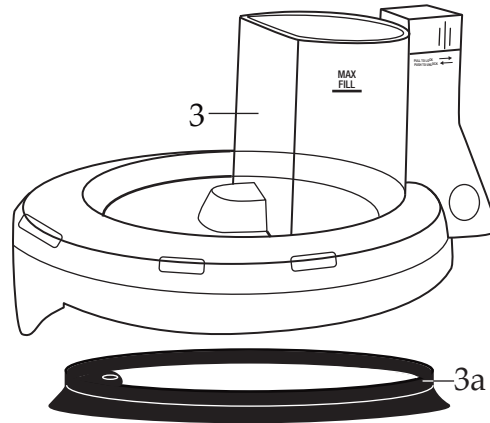

033648
Brush

WARING COMMERCIAL®

4 Qt. Sealed Batch Bowl Food Processor

WFP16S

4 Qt. Sealed Batch Bowl and
Continuous-Feed Food Processor

WFP16SCD

Unit Information	
120 volts - 60 Hz - Max. 7 Amps	
3 Year Limited Warranty	
5 Year Full Motor Warranty	
4 1/2 Cup, 11 Cup and 14 Cup Work Bowls	
1000 Watt Peak Power Motor	
SealTight™ Lid and Blade Assembly	

WARING
COMMERCIAL

WFP16S
WFP16SCD

Catalog/Model

WFP16S
WFP16SCD

Illustration #	Part #	Description
1	033637	Small Pusher
2	033692	Large Pusher
3	033693	Batch Bowl Cover
3a	035672	Lid Gasket <i>(after 9/21/2015)</i>
4	033632	Batch Bowl
5	033631	S Blade (comes with WFP16S and WFG16SCD)
6	033639	Disc Stem
7	033641	Sealed Whipping Disc (comes with WFP16S and WFP16SCD)
8	033640	Adjustable Slicing Disc (comes with WFP16S and WFP16SCD)
9	033642	Reversible Shredding Disc (comes with WFP16S and WFP16SCD)
10	033638	Slinger
11	034610	Continuous-Feed Cover
12	034609	Continuous-Feed Chute
13	027166	Dicing Cleaning Tool
14	035674	8mm - 5/16" Dicing Grid ONLY <i>(after 9/21/2015)</i>
	035677	10mm - 3/8" Dicing Grid ONLY <i>(after 9/21/2015 comes with WFP16SCD)</i>
	033649	10mm - 3/8" Dicing Grid ONLY (comes with WFP16SCD)
	035680	12mm - 15/32" Dicing Grid ONLY <i>(after 9/21/2015)</i>
15	035673	8mm - 5/16" Slicing Disc ONLY <i>(after 9/21/2015)</i>
	035676	10mm - 3/8" Slicing Disc ONLY <i>(after 9/21/2015 comes with WFP16SCD)</i>
	033650	10mm - 3/8" Slicing Disc ONLY (comes with WFP16SCD)
	035679	12mm - 15/32" Slicing Disc ONLY <i>(after 9/21/2015)</i>
16	033658	Motor Sheath with Shaft Cover
17	033673	Top Housing Assembly
18	024782	Cord
19	033651	Bottom Housing with Rubber Mounts
20	033674	Hole Plugs (4 required)
21	033676	Sems (4 required)
22	033677	Spring Washer (4 required)
23	024757	Washer (4 required)
24	024759	Washer (4 required)
25	033684	Main Switch Holder Assembly w/Switch (033659)
26	033660	Screw (3 required)