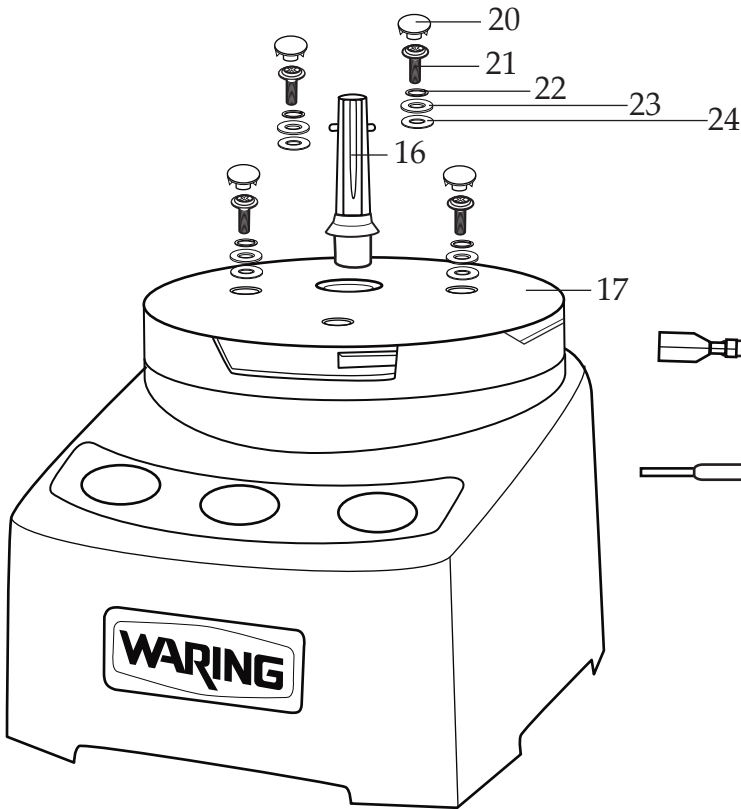

033648
Brush

WARING COMMERCIAL®

4 Qt. Sealed Batch Bowl Food Processor

WFP16S

4 Qt. Sealed Batch Bowl and
Continuous-Feed Food Processor

WFP16SCD

Unit Information	
120 volts - 60 Hz - Max. 7 Amps	
3 Year Limited Warranty	
5 Year Full Motor Warranty	
4 1/2 Cup, 11 Cup and 14 Cup Work Bowls	
1000 Watt Peak Power Motor	
SealTight™ Lid and Blade Assembly	

WARING
COMMERCIAL

WFP16S
WFP16SCD

Catalog/Model

WFP16S
WFP16SCD

Illustration #	Part #	Description
1	033637	Small Pusher
2	033692	Large Pusher
3	033693	Batch Bowl Cover
3a	035672	Lid Gasket <i>(after 9/21/2015)</i>
4	033632	Batch Bowl
5	033631	S Blade (comes with WFP16S and WFG16SCD)
6	033639	Disc Stem
7	033641	Sealed Whipping Disc (comes with WFP16S and WFP16SCD)
8	033640	Adjustable Slicing Disc (comes with WFP16S and WFP16SCD)
9	033642	Reversible Shredding Disc (comes with WFP16S and WFP16SCD)
10	033638	Slinger
11	034610	Continuous-Feed Cover
12	034609	Continuous-Feed Chute
13	027166	Dicing Cleaning Tool
14	035674	8mm - 5/16" Dicing Grid ONLY <i>(after 9/21/2015)</i>
	035677	10mm - 3/8" Dicing Grid ONLY <i>(after 9/21/2015 comes with WFP16SCD)</i>
	033649	10mm - 3/8" Dicing Grid ONLY (comes with WFP16SCD)
	035680	12mm - 15/32" Dicing Grid ONLY <i>(after 9/21/2015)</i>
15	035673	8mm - 5/16" Slicing Disc ONLY <i>(after 9/21/2015)</i>
	035676	10mm - 3/8" Slicing Disc ONLY <i>(after 9/21/2015 comes with WFP16SCD)</i>
	033650	10mm - 3/8" Slicing Disc ONLY (comes with WFP16SCD)
	035679	12mm - 15/32" Slicing Disc ONLY <i>(after 9/21/2015)</i>
16	033658	Motor Sheath with Shaft Cover
17	033673	Top Housing Assembly
18	024782	Cord
19	033651	Bottom Housing with Rubber Mounts
20	033674	Hole Plugs (4 required)
21	033676	Sems (4 required)
22	033677	Spring Washer (4 required)
23	024757	Washer (4 required)
24	024759	Washer (4 required)
25	033684	Main Switch Holder Assembly w/Switch (033659)
26	033660	Screw (3 required)