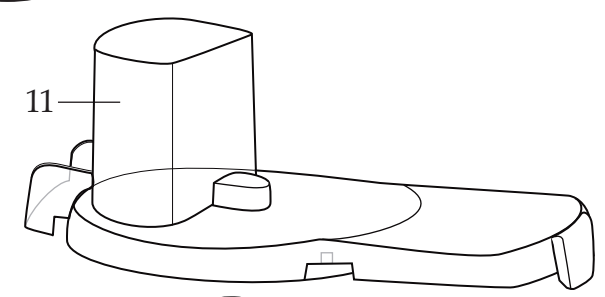

WARING COMMERCIAL®

4 Qt. Sealed Batch Bowl Food Processor

WFP16S

4 Qt. Sealed Batch Bowl and
Continuous-Feed Food Processor

WFP16SCD

Unit Information	
120 volts - 60 Hz - Max. 7 Amps	
3 Year Limited Warranty	
5 Year Full Motor Warranty	
4 1/2 Cup, 11 Cup and 14 Cup Work Bowls	
1000 Watt Peak Power Motor	
SealTight™ Lid and Blade Assembly	

- **033643**
  10mm Dicing Assembly (WFP16S13)
- **035682** (after 9/21/2015)
  8mm Dicing Assembly (WFP16S25)
- **035683** (after 9/21/2015)
  10mm Dicing Assembly (WFP16S26)
- **035684** (after 9/21/2015)
  12mm Dicing Assembly (WFP16S27)