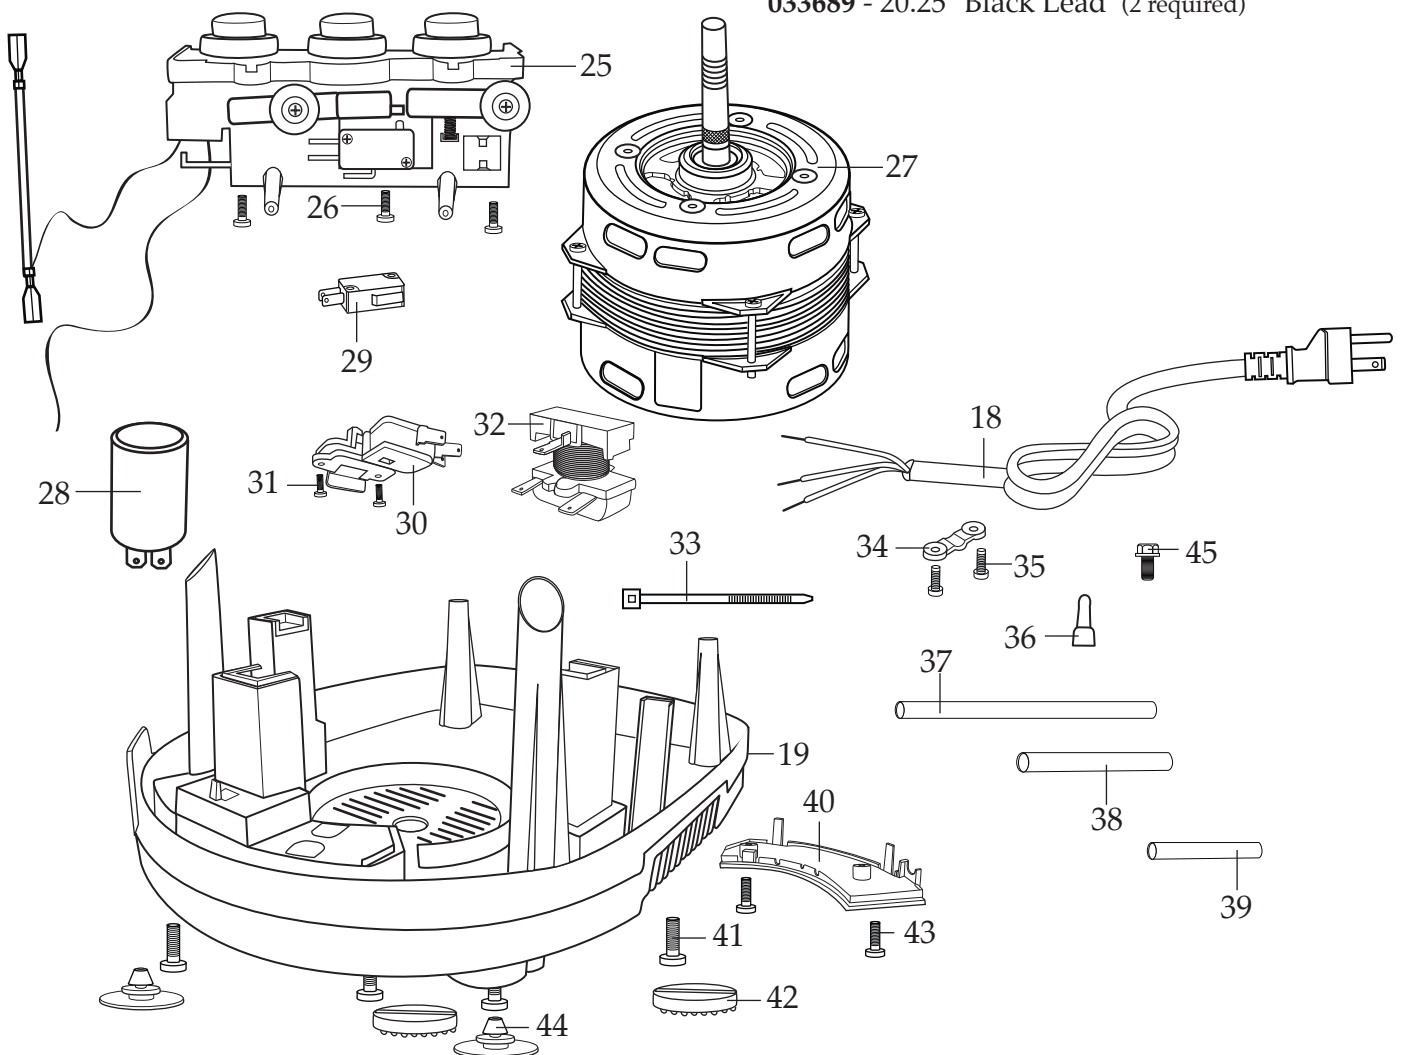

033648
Brush

WARING COMMERCIAL®

4 Qt. Sealed Batch Bowl Food Processor

WFP16S

4 Qt. Sealed Batch Bowl and
Continuous-Feed Food Processor

WFP16SCD

Unit Information	
120 volts - 60 Hz - Max. 7 Amps	
3 Year Limited Warranty	
5 Year Full Motor Warranty	
4 1/2 Cup, 11 Cup and 14 Cup Work Bowls	
1000 Watt Peak Power Motor	
SealTight™ Lid and Blade Assembly	

WARING
COMMERCIAL

WFP16S
WFP16SCD

Catalog/Model

WFP16S
WFP16SCD

Illustration #	Part #	Description
1	033637	Small Pusher
2	033692	Large Pusher
3	033693	Batch Bowl Cover
3a	035672	Lid Gasket <i>(after 9/21/2015)</i>
4	033632	Batch Bowl
5	033631	S Blade (comes with WFP16S and WFG16SCD)
6	033639	Disc Stem
7	033641	Sealed Whipping Disc (comes with WFP16S and WFP16SCD)
8	033640	Adjustable Slicing Disc (comes with WFP16S and WFP16SCD)
9	033642	Reversible Shredding Disc (comes with WFP16S and WFP16SCD)
10	033638	Slinger
11	034610	Continuous-Feed Cover
12	034609	Continuous-Feed Chute
13	027166	Dicing Cleaning Tool
14	035674	8mm - 5/16" Dicing Grid ONLY <i>(after 9/21/2015)</i>
	035677	10mm - 3/8" Dicing Grid ONLY <i>(after 9/21/2015 comes with WFP16SCD)</i>
	033649	10mm - 3/8" Dicing Grid ONLY (comes with WFP16SCD)
	035680	12mm - 15/32" Dicing Grid ONLY <i>(after 9/21/2015)</i>
15	035673	8mm - 5/16" Slicing Disc ONLY <i>(after 9/21/2015)</i>
	035676	10mm - 3/8" Slicing Disc ONLY <i>(after 9/21/2015 comes with WFP16SCD)</i>
	033650	10mm - 3/8" Slicing Disc ONLY (comes with WFP16SCD)
	035679	12mm - 15/32" Slicing Disc ONLY <i>(after 9/21/2015)</i>
16	033658	Motor Sheath with Shaft Cover
17	033673	Top Housing Assembly
18	024782	Cord
19	033651	Bottom Housing with Rubber Mounts
20	033674	Hole Plugs (4 required)
21	033676	Sems (4 required)
22	033677	Spring Washer (4 required)
23	024757	Washer (4 required)
24	024759	Washer (4 required)
25	033684	Main Switch Holder Assembly w/Switch (033659)
26	033660	Screw (3 required)