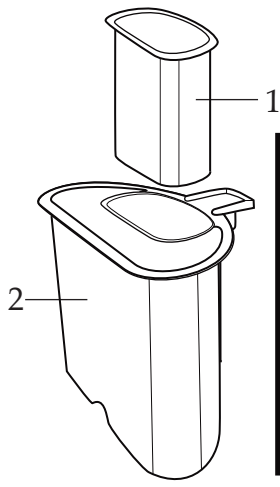

033648
Brush

WARING COMMERCIAL®

4 Qt. Sealed Batch Bowl Food Processor

WFP16S

4 Qt. Sealed Batch Bowl and
Continuous-Feed Food Processor

WFP16SCD

Unit Information	
120 volts - 60 Hz - Max. 7 Amps	
3 Year Limited Warranty	
5 Year Full Motor Warranty	
4 1/2 Cup, 11 Cup and 14 Cup Work Bowls	
1000 Watt Peak Power Motor	
SealTight™ Lid and Blade Assembly	