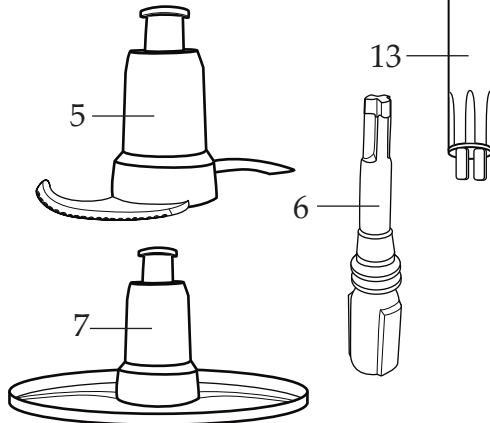

033648
Brush

WARING COMMERCIAL®

4 Qt. Sealed Batch Bowl Food Processor

WFP16S

4 Qt. Sealed Batch Bowl and
Continuous-Feed Food Processor

WFP16SCD

Unit Information	
120 volts - 60 Hz - Max. 7 Amps	
3 Year Limited Warranty	
5 Year Full Motor Warranty	
4 1/2 Cup, 11 Cup and 14 Cup Work Bowls	
1000 Watt Peak Power Motor	
SealTight™ Lid and Blade Assembly	