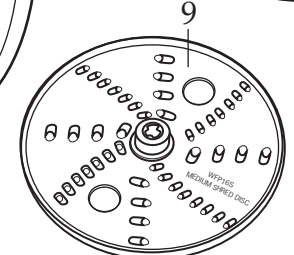

033648
Brush

WARING COMMERCIAL®

4 Qt. Sealed Batch Bowl Food Processor

WFP16S

4 Qt. Sealed Batch Bowl and
Continuous-Feed Food Processor

WFP16SCD

Unit Information	
120 volts - 60 Hz - Max. 7 Amps	
3 Year Limited Warranty	
5 Year Full Motor Warranty	
4 1/2 Cup, 11 Cup and 14 Cup Work Bowls	
1000 Watt Peak Power Motor	
SealTight™ Lid and Blade Assembly	

- 033643**
10mm Dicing Assembly (WFP16S13)
- 035682** (after 9/21/2015)
8mm Dicing Assembly (WFP16S25)
- 035683** (after 9/21/2015)
10mm Dicing Assembly (WFP16S26)
- 035684** (after 9/21/2015)
12mm Dicing Assembly (WFP16S27)