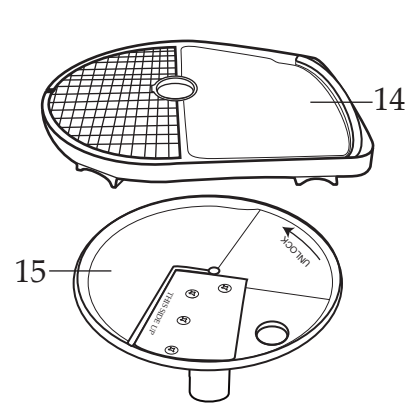

033648
Brush

WARING COMMERCIAL®

4 Qt. Sealed Batch Bowl Food Processor

WFP16S

4 Qt. Sealed Batch Bowl and
Continuous-Feed Food Processor

WFP16SCD

Unit Information	
120 volts - 60 Hz - Max. 7 Amps	
3 Year Limited Warranty	
5 Year Full Motor Warranty	
4 1/2 Cup, 11 Cup and 14 Cup Work Bowls	
1000 Watt Peak Power Motor	
SealTight™ Lid and Blade Assembly	