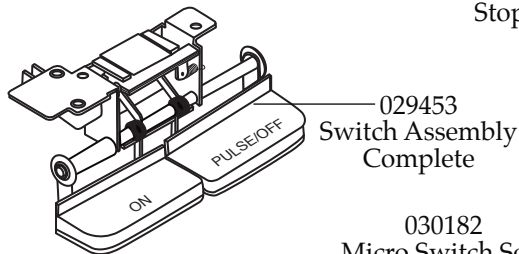

French-Fry Disc

032526
1/4" x 1/4" (6 x 6mm)

Julienne Disc

032525
1/8" x 1/8" (3 x 3mm)

Internal Components

030206
Start Capacitor

030177
Starting Relay

030205
Stop Capacitor