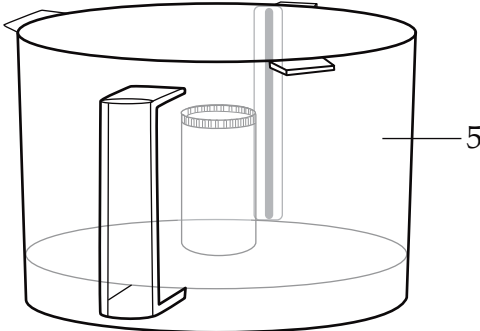

032793
Adjustable Slicing Disc

032794
Reversible Shredding Disc

032277
Base Unit Assembly

Illustration #	Part #	Description
1	032221	Small Pusher
2	033203	Large Pusher
3	032791 032281	Bowl Cover with bump Bowl Cover no bump (older units)
4	032282	Cover Seal
5	032283	Bowl
6	032284	Disc Stem
7	032792	Disc Stem (adjustable)
8	032285	Serrated S Blade

Shredding Disc

032279
5/32" (4mm)

032520
5/64" (2mm)

Slicing Disc

032524
1/4" (6mm)

032278
5/32" (4mm)

032522
1/8" (3mm)

032288
5/64" (2mm)

French-Fry Disc

032526
1/4" x 1/4" (6 x 6mm)

Julienne Disc

032525
1/8" x 1/8" (3 x 3mm)

Internal Components

030206
Start Capacitor

030177
Starting Relay

030205
Stop Capacitor