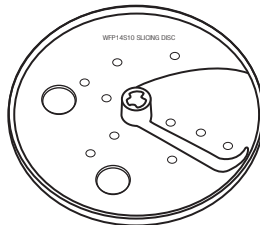

WARING COMMERCIAL

2.5-Quart Sealed Batch Bowl
Food Processor

WFP11S

Unit Information

5 Amps MAX
3/4 HP Motor
5 Yr Motor - 2 Yr Parts & Labor Warranty

032280
2mm - 5/64"
Fine Grating Disc

032417
Sealed
Whipping Disc

032793
Adjustable Slicing Disc

032794
Reversible Shredding Disc

032277
Base Unit Assembly

Illustration #	Part #	Description
1	032221	Small Pusher
2	033203	Large Pusher
3	032791 032281	Bowl Cover with bump Bowl Cover no bump (older units)
4	032282	Cover Seal
5	032283	Bowl
6	032284	Disc Stem
7	032792	Disc Stem (adjustable)
8	032285	Serrated S Blade

Shredding Disc

032279
5/32" (4mm)

032520
5/64" (2mm)

Slicing Disc

032524
1/4" (6mm)

032278
5/32" (4mm)

032522
1/8" (3mm)

032288
5/64" (2mm)

French-Fry Disc

032526
1/4" x 1/4" (6 x 6mm)

Julienne Disc

032525
1/8" x 1/8" (3 x 3mm)

Internal Components

030206
Start Capacitor

030177
Starting Relay

030205
Stop Capacitor