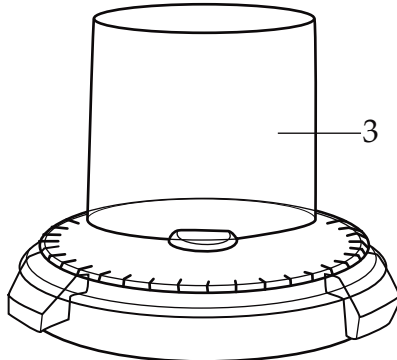

032793
Adjustable Slicing Disc

032794
Reversible Shredding Disc

032277
Base Unit Assembly

Illustration #	Part #	Description
1	032221	Small Pusher
2	033203	Large Pusher
3	032791 032281	Bowl Cover with bump Bowl Cover no bump (older units)
4	032282	Cover Seal
5	032283	Bowl
6	032284	Disc Stem
7	032792	Disc Stem (adjustable)
8	032285	Serrated S Blade

Shredding Disc

032279
5/32" (4mm)

032520
5/64" (2mm)

Slicing Disc

032524
1/4" (6mm)

032278
5/32" (4mm)

032522
1/8" (3mm)

032288
5/64" (2mm)

French-Fry Disc

032526
1/4" x 1/4" (6 x 6mm)

Julienne Disc

032525
1/8" x 1/8" (3 x 3mm)

Internal Components

030206
Start Capacitor

030177
Starting Relay

030205
Stop Capacitor