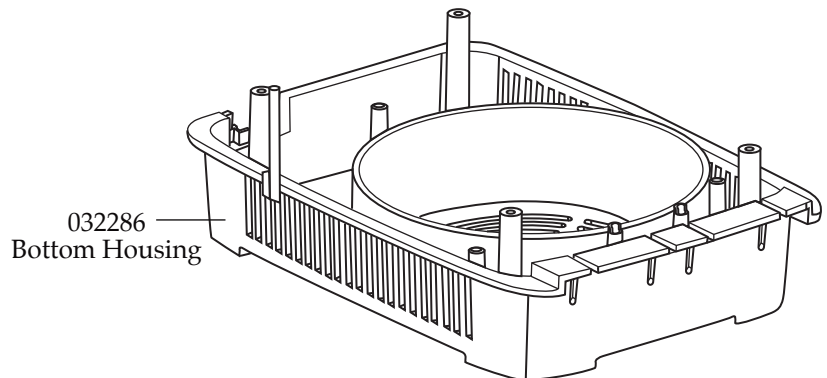

French-Fry Disc

032526
1/4" x 1/4" (6 x 6mm)

Julienne Disc

032525
1/8" x 1/8" (3 x 3mm)

Internal Components

030206
Start Capacitor

030177
Starting Relay

030205
Stop Capacitor

029453
Switch Assembly Complete

029448
Micro Switch

030182
Micro Switch Seal

032286
Bottom Housing