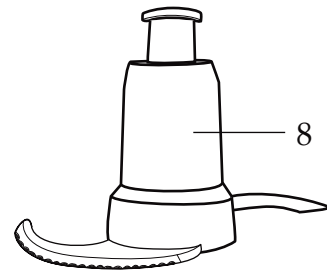

WARING COMMERCIAL

2.5-Quart Sealed Batch Bowl
Food Processor

WFP11S

Unit Information

5 Amps MAX
3/4 HP Motor
5 Yr Motor - 2 Yr Parts & Labor Warranty

032280
2mm - 5/64"
Fine Grating Disc

032417
Sealed
Whipping Disc

032793
Adjustable Slicing Disc

032794
Reversible Shredding Disc

032277
Base Unit Assembly

Illustration #	Part #	Description
1	032221	Small Pusher
2	033203	Large Pusher
3	032791 032281	Bowl Cover with bump Bowl Cover no bump (older units)
4	032282	Cover Seal
5	032283	Bowl
6	032284	Disc Stem
7	032792	Disc Stem (adjustable)
8	032285	Serrated S Blade

Shredding Disc

032279
5/32" (4mm)

032520
5/64" (2mm)

Slicing Disc

032524
1/4" (6mm)

032278
5/32" (4mm)

032522
1/8" (3mm)

032288
5/64" (2mm)

French-Fry Disc

032526
1/4" x 1/4" (6 x 6mm)

Julienne Disc

032525
1/8" x 1/8" (3 x 3mm)

Internal Components

030206
Start Capacitor

030177
Starting Relay

030205
Stop Capacitor