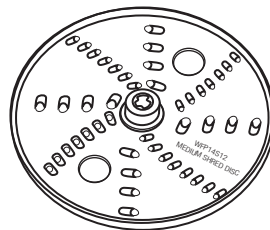

WARING COMMERCIAL

2.5-Quart Sealed Batch Bowl
Food Processor

WFP11S

Unit Information

5 Amps MAX
3/4 HP Motor
5 Yr Motor - 2 Yr Parts & Labor Warranty

032280
2mm - 5/64"
Fine Grating Disc

032417
Sealed
Whipping Disc

032793
Adjustable Slicing Disc

032794
Reversible Shredding Disc

032277
Base Unit Assembly

Illustration #	Part #	Description
1	032221	Small Pusher
2	033203	Large Pusher
3	032791 032281	Bowl Cover with bump Bowl Cover no bump (older units)
4	032282	Cover Seal
5	032283	Bowl
6	032284	Disc Stem
7	032792	Disc Stem (adjustable)
8	032285	Serrated S Blade

Shredding Disc

032279
5/32" (4mm)

032520
5/64" (2mm)

Slicing Disc

032524
1/4" (6mm)

032278
5/32" (4mm)

032522
1/8" (3mm)

032288
5/64" (2mm)

French-Fry Disc

032526
1/4" x 1/4" (6 x 6mm)

Julienne Disc

032525
1/8" x 1/8" (3 x 3mm)

Internal Components

030206
Start Capacitor

030177
Starting Relay

030205
Stop Capacitor