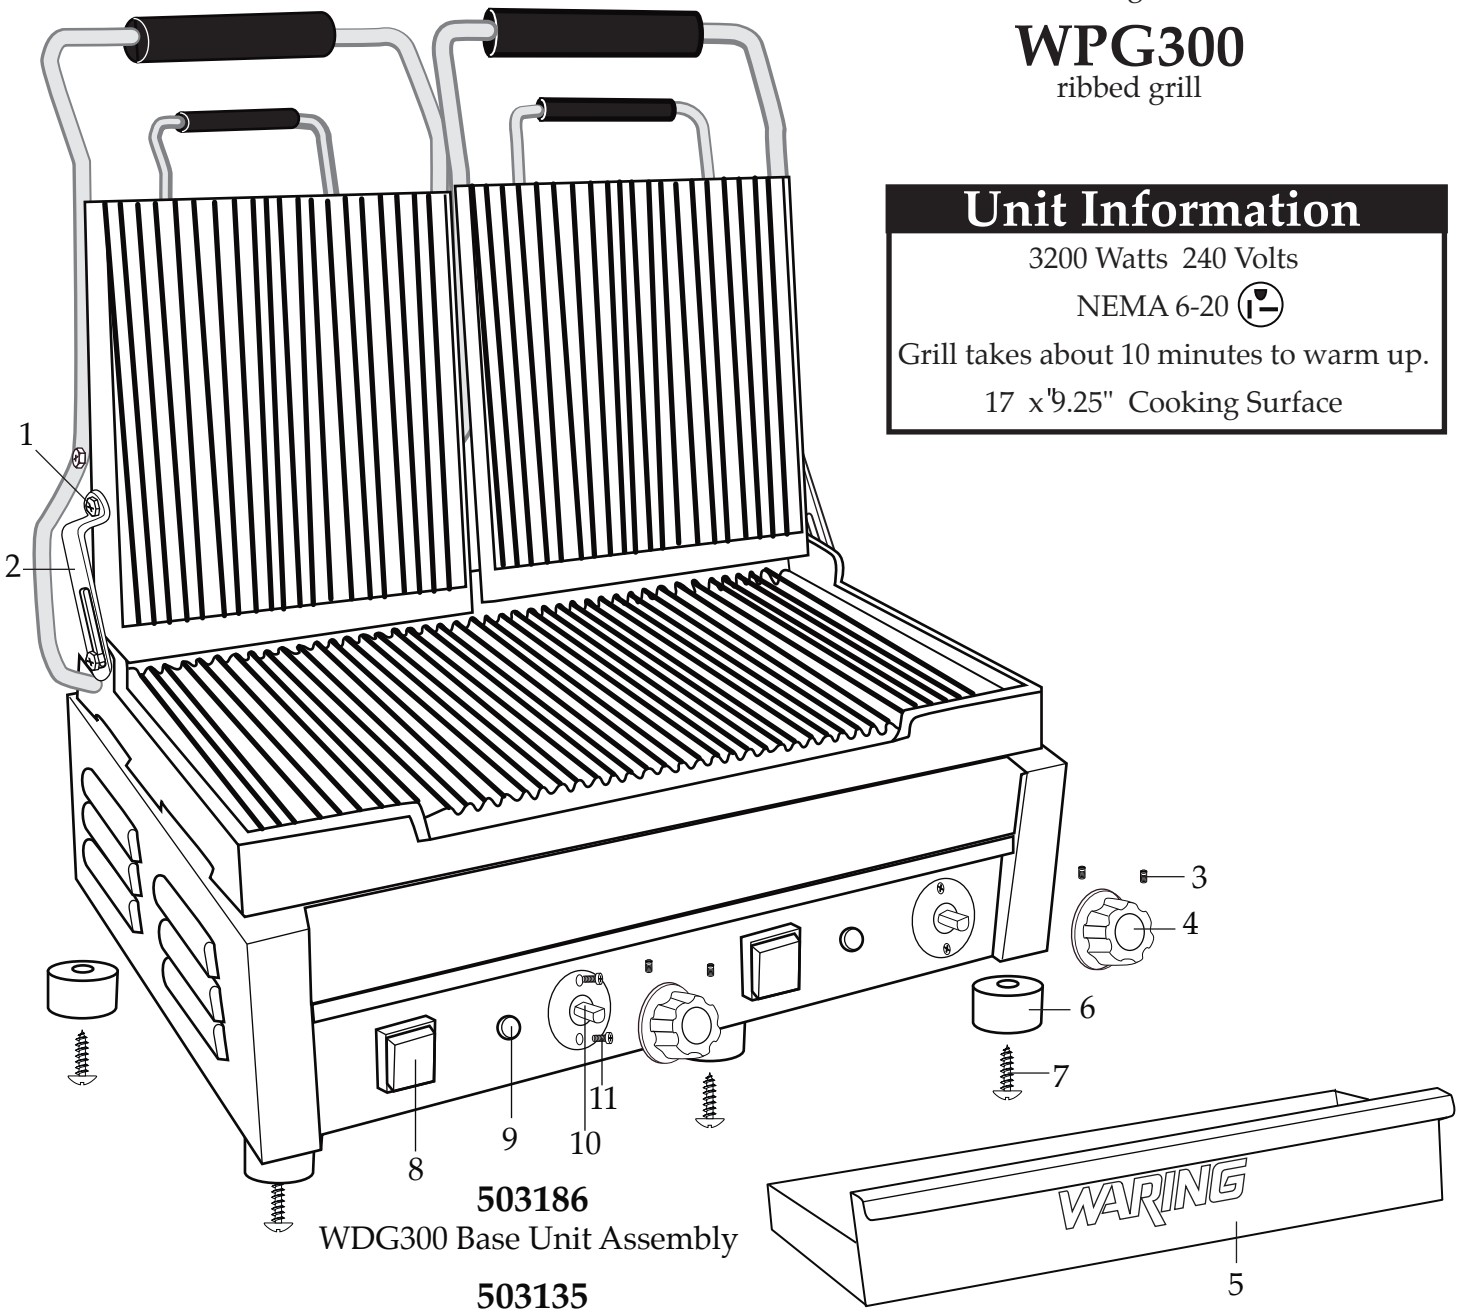

240 Volt Panini Ottimo®/Tostato Ottimo®
Dual Italian-Style Panini Grills

WDG300

half flat plates/half ribbed plates

WFG300

flat grill

WPG300

ribbed grill

029824
5/32" Short Arm Hex Key
Allen Wrench

032000
Cleaning Brush

Unit Information

3200 Watts 240 Volts

NEMA 6-20

Grill takes about 10 minutes to warm up.

17 x 9.25" Cooking Surface

503186
WDG300 Base Unit Assembly

503135
WFG300 Base Unit Assembly

503136
WPG300 Base Unit Assembly

WARING COMMERCIAL®

Base Unit Components

Catalog/Model

WDG300

WFG300

WPG300

Illustration #	Part#	Description
1	028625	Pivot Bracket Screw Set (1 small and 1 large per side)
2	028624	Pivot Bracket (2 required per unit)
3	028627	Set Screw (4 required per unit)
4	028626	Control Knob (2 required per unit)
5	029504	Drip Tray
6	028622	Foot (4 required per unit)
7	028623	Foot Screw (4 required per unit)
8	029478	On/Off Switch (2 required per unit)
9	030018	Indicator Light (2 required per unit)
10	030013	Thermostat (2 required per unit per unit)
11	029943	Thermostat Screw (4 required per unit)
12	030080	Cover (2 required per unit)
13	029946	Washer (8 required per unit)
14	029947	Screw (8 required)
15	029950	Hex Head Bolt (2 required per unit)
16	029951	Washer (2 required)
17	030057	Top Insulation Plate (2 required per unit)
18	030058	Top Insulation (2 required per unit)
19	030059	Top Element Plate (2 required per unit)
20	029962	Hex Head Bolt (8 required per unit)
21	029963	Spring Washer (8 required per unit)
22	029964	Washer (8 required per unit)
23	029956	Fiber Sleeve (4 required per unit)
24	029957	Plastic Sleeve (4 required per unit)
25	029958	Screw (4 required per unit)
26	029959	Washer (4 required per unit)
27	030060	Top Element (2 required per unit)
28	030061	Top Flat Grill Plate (1 or 2 per unit)
	030062	Top Ribbed Plate (1 or 2 per unit)