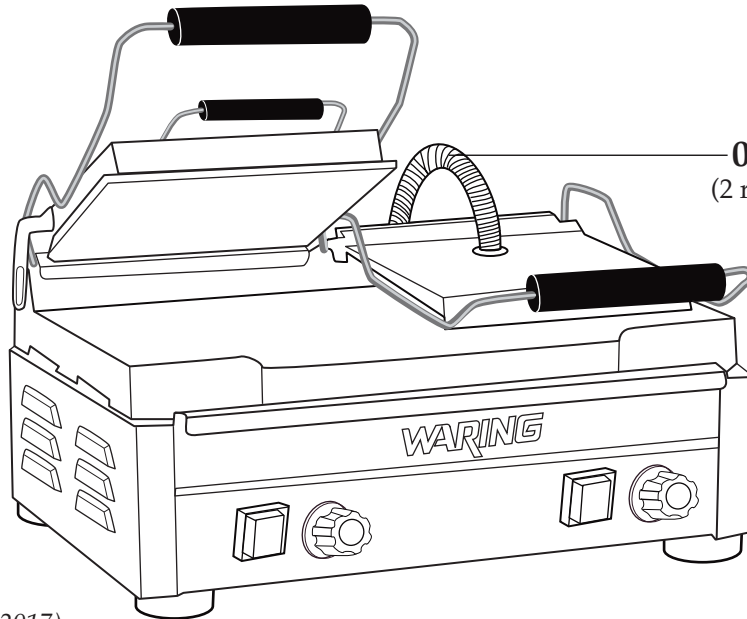

Catalog/Model

WDG300
WFG300
WPG300

Waring Factory Service Center
314 Ella T. Grasso Ave.
Torrington, CT 06790
Tele. 1-800-269-6640
Fax 860-496-9017
www.waringcommercialproducts.com