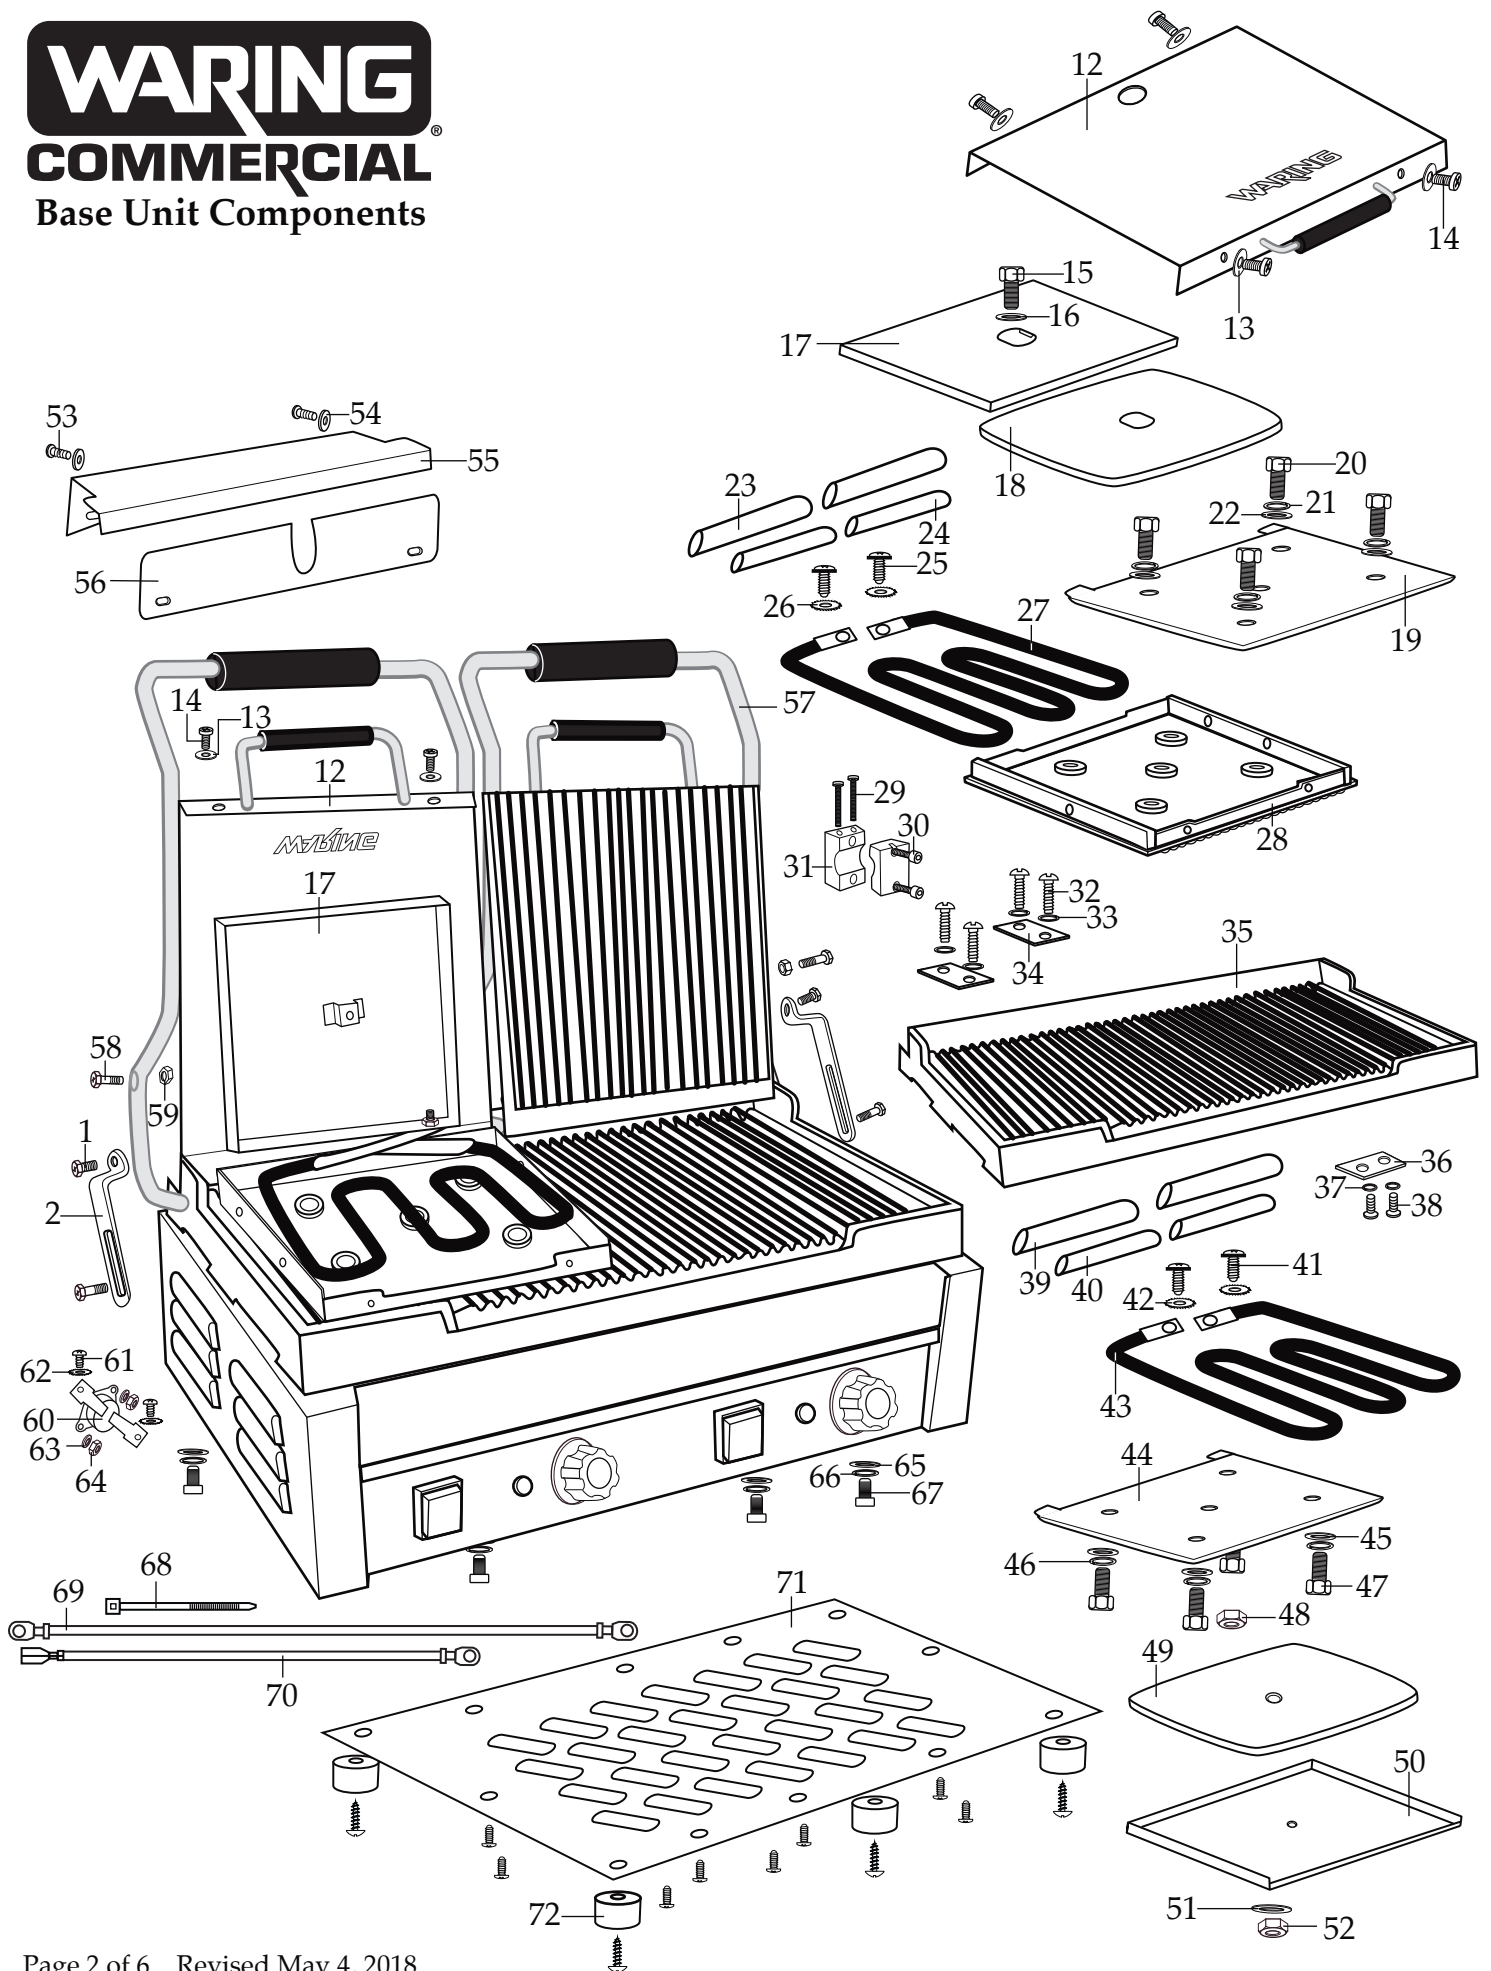

240 Volt Panini Ottimo®/Tostato Ottimo®
Dual Italian-Style Panini Grills

WDG300

half flat plates/half ribbed plates

WFG300

flat grill

WPG300

ribbed grill

029824
5/32" Short Arm Hex Key
Allen Wrench

503136
WPG300 Base Unit Assembly

WARING COMMERCIAL®

Base Unit Components

Catalog/Model

WDG300

WFG300

WPG300

Illustration #	Part#	Description
1	028625	Pivot Bracket Screw Set (1 small and 1 large per side)
2	028624	Pivot Bracket (2 required per unit)
3	028627	Set Screw (4 required per unit)
4	028626	Control Knob (2 required per unit)
5	029504	Drip Tray
6	028622	Foot (4 required per unit)
7	028623	Foot Screw (4 required per unit)
8	029478	On/Off Switch (2 required per unit)
9	030018	Indicator Light (2 required per unit)
10	030013	Thermostat (2 required per unit per unit)
11	029943	Thermostat Screw (4 required per unit)
12	030080	Cover (2 required per unit)
13	029946	Washer (8 required per unit)
14	029947	Screw (8 required)
15	029950	Hex Head Bolt (2 required per unit)
16	029951	Washer (2 required)
17	030057	Top Insulation Plate (2 required per unit)
18	030058	Top Insulation (2 required per unit)
19	030059	Top Element Plate (2 required per unit)
20	029962	Hex Head Bolt (8 required per unit)
21	029963	Spring Washer (8 required per unit)
22	029964	Washer (8 required per unit)
23	029956	Fiber Sleeve (4 required per unit)
24	029957	Plastic Sleeve (4 required per unit)
25	029958	Screw (4 required per unit)
26	029959	Washer (4 required per unit)
27	030060	Top Element (2 required per unit)
28	030061	Top Flat Grill Plate (1 or 2 per unit)
	030062	Top Ribbed Plate (1 or 2 per unit)