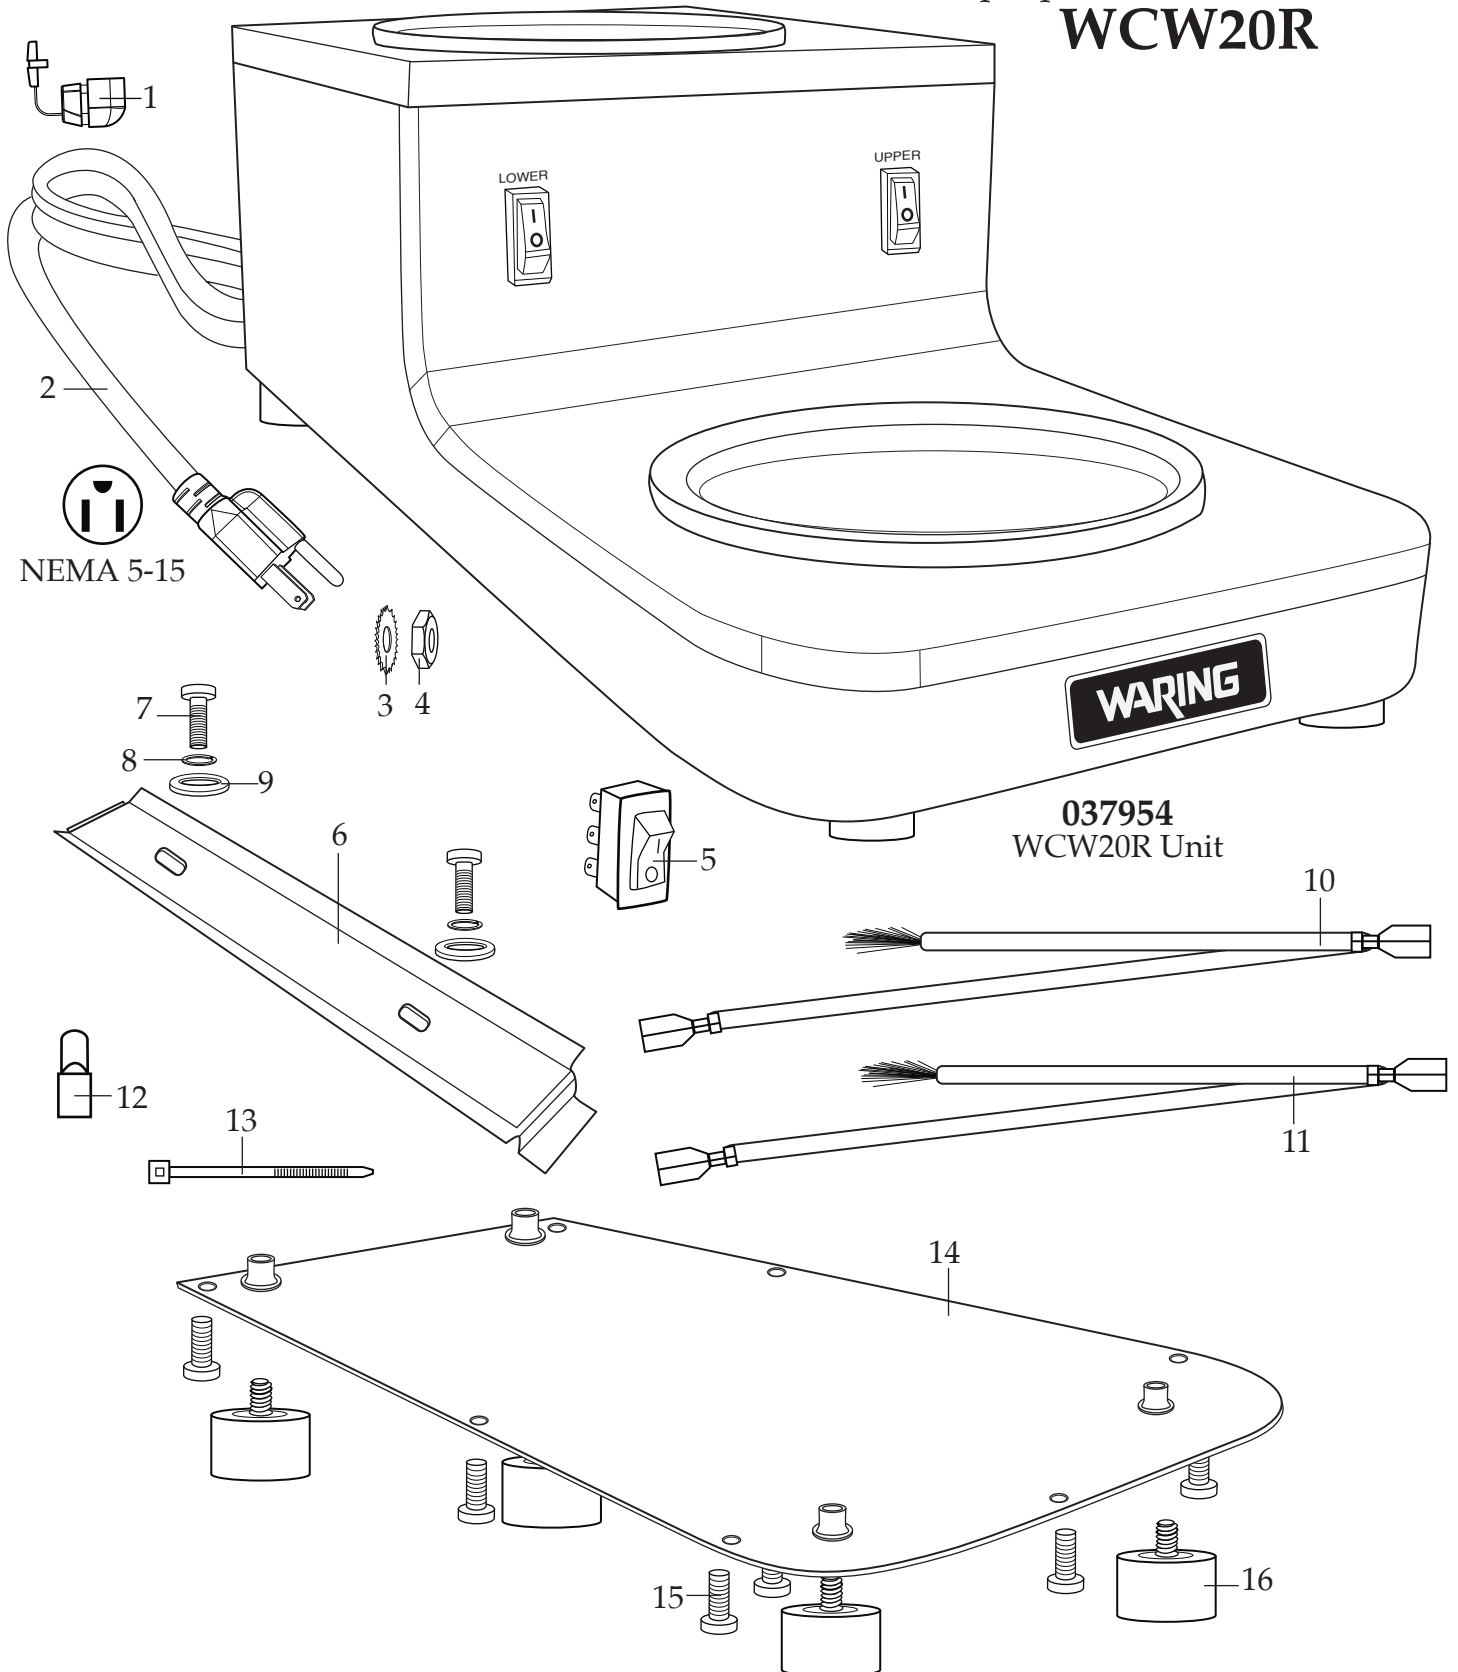

Unit Information

120 volts 60Hz 140 watts
Self regulating warmers to
prevent overheating
Warranty 2 years parts and
1 year labor

WARING COMMERCIAL®

Step Up Double Coffee Warmer WCW20R

Illustration#	Part#	Description
1	037950	Strain Relief
2	037949	Cord
3	037945	Lock Washer
4	037944	Hex Nut
5	037948	Rocker Switch (2 required)
6	037938	Bracket (2 required)
7	037941	Screw (2 required per bracket)
8	037946	Spring Washer (2 required per bracket)
9	037947	Washer (2 required per bracket)
10	037957	Double Blue Lead Assembly
11	037956	Brown Lead Assembly
12	012409	Crimp Connector (2 required)
13	013731	Wire Ties (3 required)
14	037955	Bottom Plate
15	037941	Screw (7 required)
16	037942	Foot (4 required)