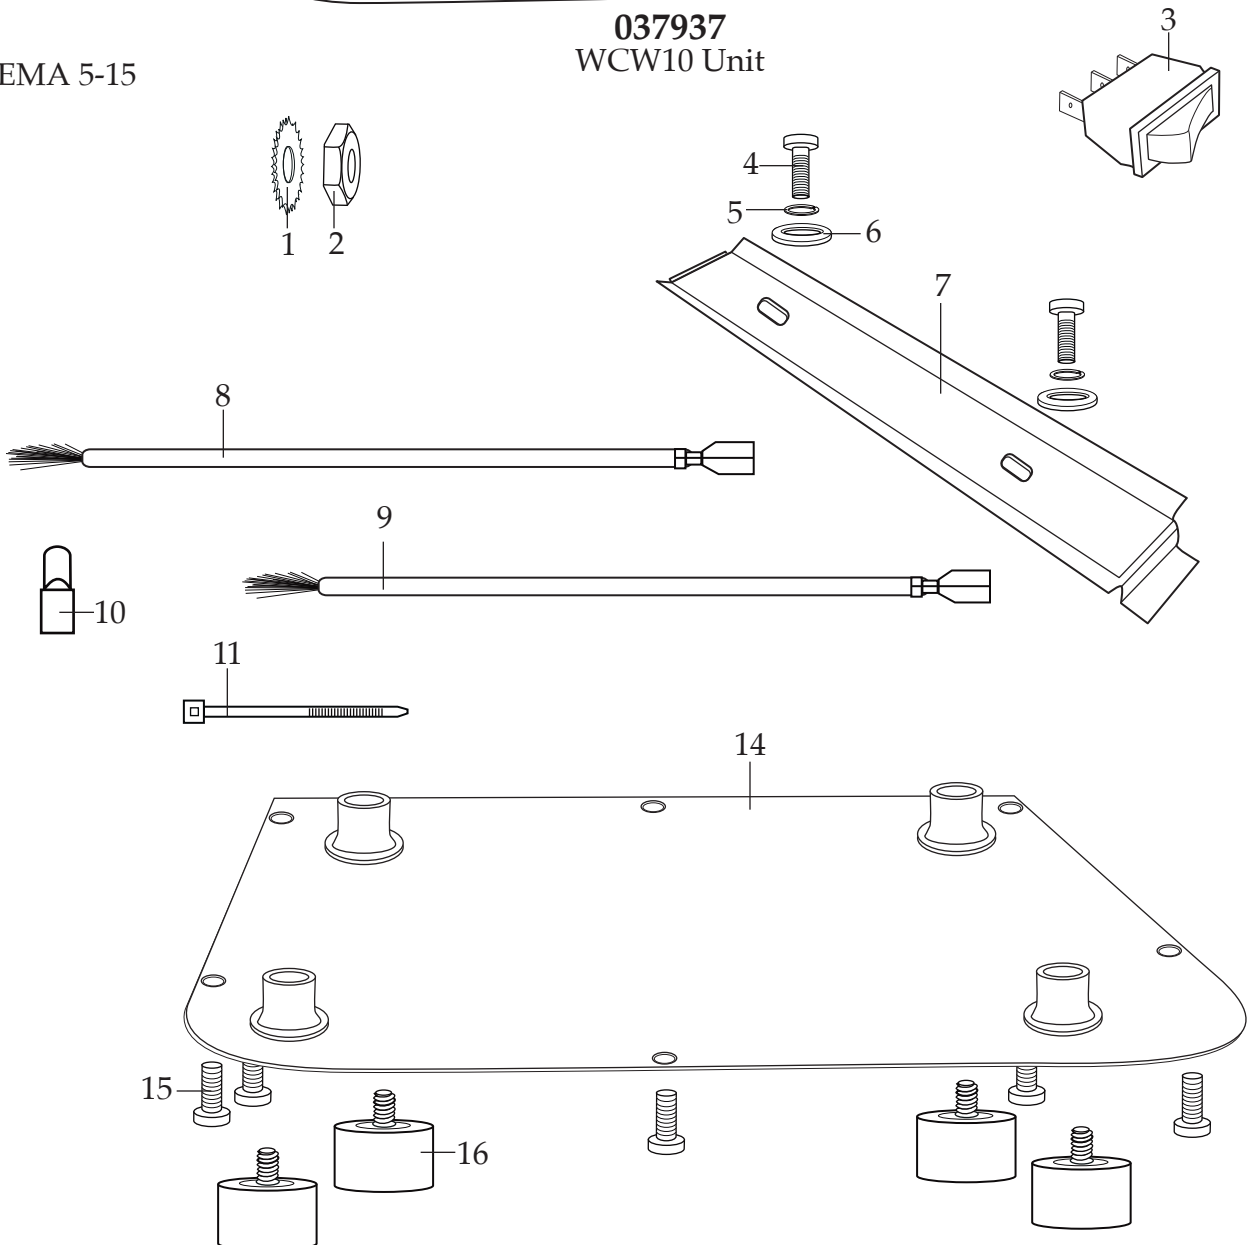

## Single Burner Coffee Warmer WCW10

 NEMA 5-15

037937  
WCW10 Unit

<b>Illustration#</b>	<b>Part#</b>	<b>Description</b>
1	037945	Lock Washer
2	037944	Hex Nut
3	037948	Rocker Switch
4	037941	Screw (2 required)
5	037946	Spring Washer (2 required)
6	037947	Washer (2 required)
7	037938	Bracket
8	037939	6.25" Blue Lead Assembly
9	037940	6.25" Brown Lead Assembly
10	012409	Crimp Connector (2 required)
11	013731	Wire Ties (2 required)
12	037949	Cord
13	037950	Strain Relief
14	037943	Bottom Plate
15	037941	Screw (6 required)
16	037942	Foot (4 required)