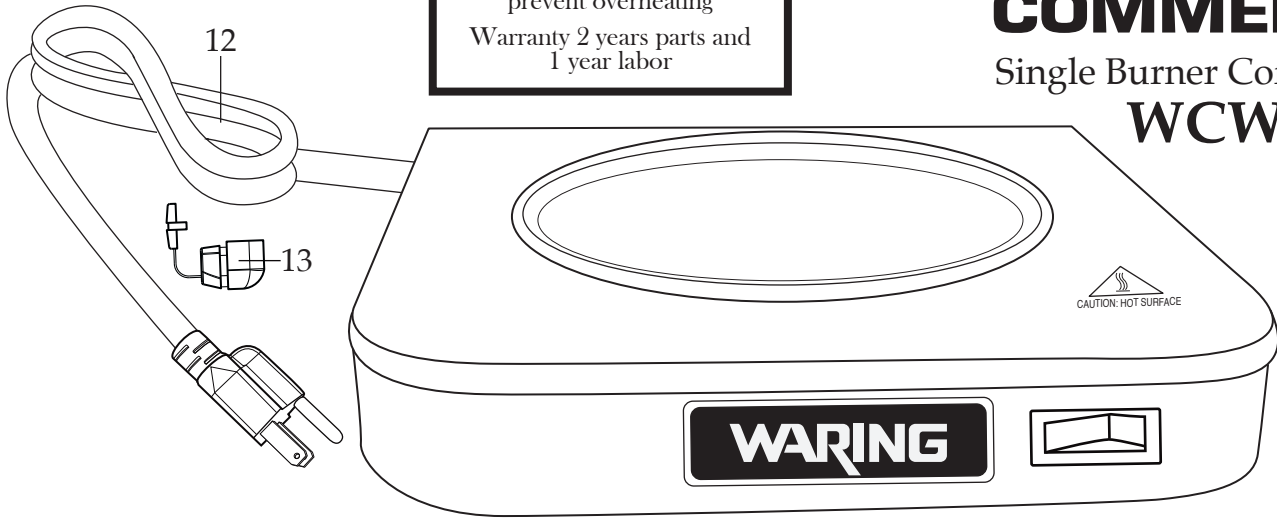

### Unit Information

120 volts 60Hz 70 watts  
Self regulating warmers to  
prevent overheating  
Warranty 2 years parts and  
1 year labor

## Single Burner Coffee Warmer WCW10

 NEMA 5-15

037937  
WCW10 Unit

<b>Illustration#</b>	<b>Part#</b>	<b>Description</b>
1	037945	Lock Washer
2	037944	Hex Nut
3	037948	Rocker Switch
4	037941	Screw (2 required)
5	037946	Spring Washer (2 required)
6	037947	Washer (2 required)
7	037938	Bracket
8	037939	6.25" Blue Lead Assembly
9	037940	6.25" Brown Lead Assembly
10	012409	Crimp Connector (2 required)
11	013731	Wire Ties (2 required)
12	037949	Cord
13	037950	Strain Relief
14	037943	Bottom Plate
15	037941	Screw (6 required)
16	037942	Foot (4 required)