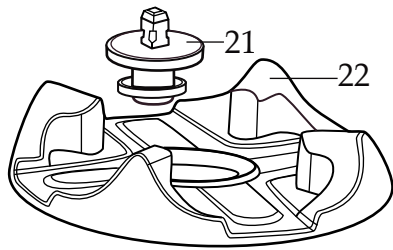

502977
 Blending Assembly

013304
 NSF Seal

WARING COMMERCIAL®

Blender Unit Components

CB15VP

033485
Brush Cap
(2 required)

027381
Brush & Spring Assembly
(2 required)

NEMA 5-15

Catalog# Model
CB15V CB15VP

Waring Factory Service Center
314 Ella T. Grasso Ave.
Torrington, CT 06790
Tele. 1-800-269-6640
Fax 860-496-9017
www.waringcommercialproducts.com

Illustration#	Part#	Description
1	028530	Jar Lid Cover
2	028226	Container Lid
3	030118	Plastic Gallon Container
4	502977	Complete Blending Assembly
5	004946	Special Washer
6	012008	Lock Nut
7	002972	Cap Nut
8	027581	Flat Washer (2 required)
9	027683	Blade
10	018389	"O" Ring
11	027582	Bearing Cap
12	018390	Small "V" Ring
13	023934	Bearing Holder
14	025817	Key
15	018386	Bearing (2 required)
16	023926	Spacer
17	023907	Spring Washer
18	023927	Retaining Ring
19	023906	Large "V" Ring
20	023933	Drive Shaft
21	503328	Coupling
22	025871	Jar Pad
23	028025	Top Housing
24	503527	Control Panel Assembly Relabeled
25	029888	Control Panel Rear
26	026497	Screw (4 required)
27	030453	Control Panel Baffle
28	002984	Washer (4 required)