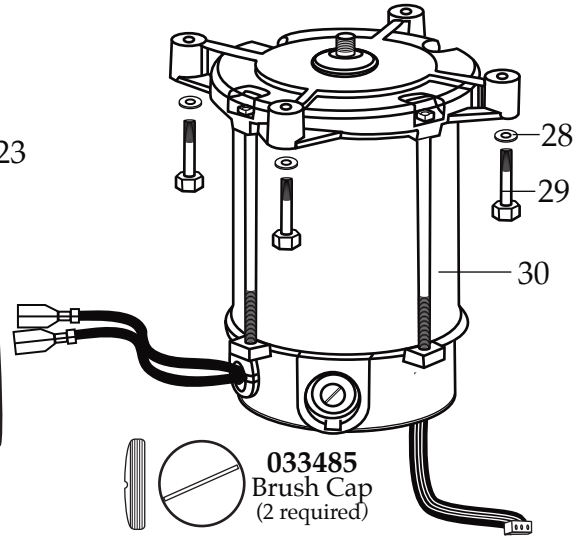

502977
 Blending Assembly

013304
 NSF Seal

WARING COMMERCIAL®

Blender Unit Components

CB15VP

033485
Brush Cap
(2 required)

027381
Brush & Spring Assembly
(2 required)

NEMA 5-15

Catalog# Model
CB15V CB15VP

Waring Factory Service Center
314 Ella T. Grasso Ave.
Torrington, CT 06790
Tele. 1-800-269-6640
Fax 860-496-9017
www.waringcommercialproducts.com

Illustration#	Part#	Description
1	028530	Jar Lid Cover
2	028226	Container Lid
3	030118	Plastic Gallon Container
4	502977	Complete Blending Assembly
5	004946	Special Washer
6	012008	Lock Nut
7	002972	Cap Nut
8	027581	Flat Washer (2 required)
9	027683	Blade
10	018389	"O" Ring
11	027582	Bearing Cap
12	018390	Small "V" Ring
13	023934	Bearing Holder
14	025817	Key
15	018386	Bearing (2 required)
16	023926	Spacer
17	023907	Spring Washer
18	023927	Retaining Ring
19	023906	Large "V" Ring
20	023933	Drive Shaft
21	503328	Coupling
22	025871	Jar Pad
23	028025	Top Housing
24	503527	Control Panel Assembly Relabeled
25	029888	Control Panel Rear
26	026497	Screw (4 required)
27	030453	Control Panel Baffle
28	002984	Washer (4 required)