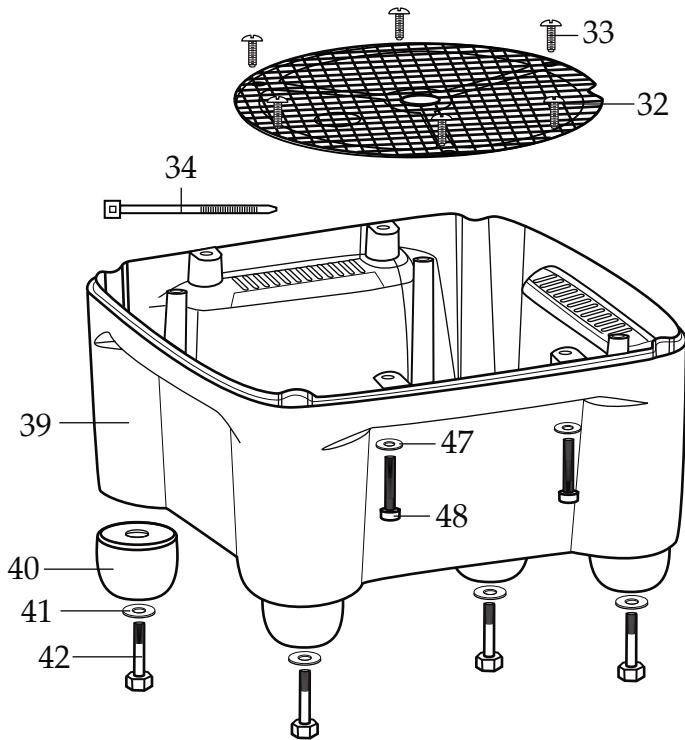

502977
 Blending Assembly

013304
 NSF Seal

WARING COMMERCIAL®

Blender Unit Components

CB15VP

033485
Brush Cap
(2 required)

027381
Brush & Spring Assembly
(2 required)

NEMA 5-15

Catalog# Model
CB15V CB15VP

Waring Factory Service Center
314 Ella T. Grasso Ave.
Torrington, CT 06790
Tele. 1-800-269-6640
Fax 860-496-9017
www.waringcommercialproducts.com

Illustration#	Part#	Description
1	028530	Jar Lid Cover
2	028226	Container Lid
3	030118	Plastic Gallon Container
4	502977	Complete Blending Assembly
5	004946	Special Washer
6	012008	Lock Nut
7	002972	Cap Nut
8	027581	Flat Washer (2 required)
9	027683	Blade
10	018389	"O" Ring
11	027582	Bearing Cap
12	018390	Small "V" Ring
13	023934	Bearing Holder
14	025817	Key
15	018386	Bearing (2 required)
16	023926	Spacer
17	023907	Spring Washer
18	023927	Retaining Ring
19	023906	Large "V" Ring
20	023933	Drive Shaft
21	503328	Coupling
22	025871	Jar Pad
23	028025	Top Housing
24	503527	Control Panel Assembly Relabeled
25	029888	Control Panel Rear
26	026497	Screw (4 required)
27	030453	Control Panel Baffle
28	002984	Washer (4 required)