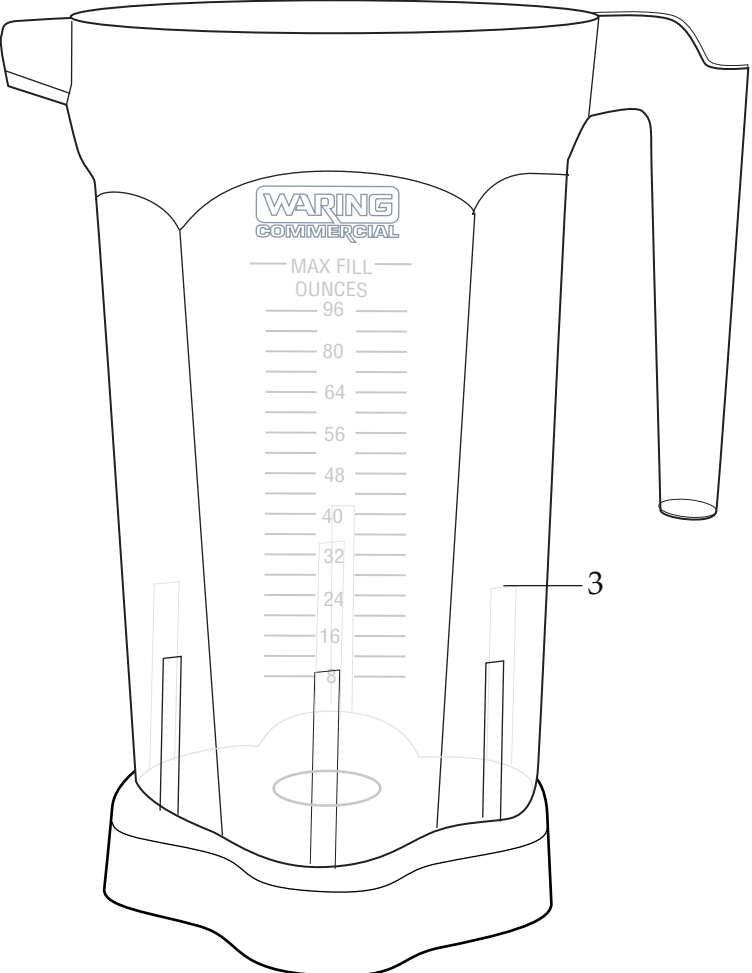

Unit Information
 15.0 Amps. – 1800 Watts – 3.75 HP
 3 Year Limited Motor Warranty
 2 Year Limited Warranty

One Gallon Variable Speed Blender
 with a Plastic Stackable Container
CB15VP

503562
 1 Gallon Plastic Container
 with Blending Assembly

502977
 Blending Assembly

013304
 NSF Seal

WARING COMMERCIAL®

Blender Unit Components

CB15VP

033485
Brush Cap
(2 required)

027381
Brush & Spring Assembly
(2 required)

NEMA 5-15