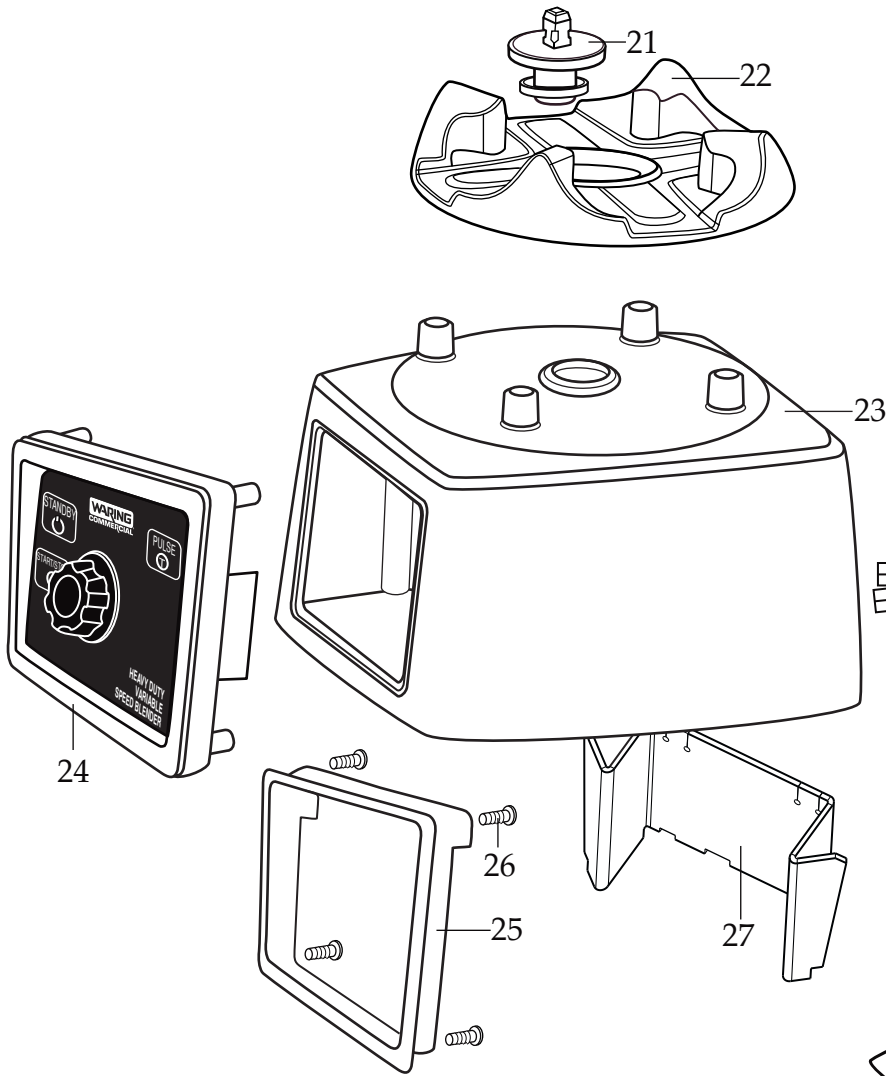

502977
 Blending Assembly

013304
 NSF Seal

WARING COMMERCIAL®

Blender Unit Components

CB15VP

033485
Brush Cap
(2 required)

027381
Brush & Spring Assembly
(2 required)

NEMA 5-15

Catalog# Model
CB15V CB15VP

Waring Factory Service Center
314 Ella T. Grasso Ave.
Torrington, CT 06790
Tele. 1-800-269-6640
Fax 860-496-9017
www.waringcommercialproducts.com

Illustration#	Part#	Description
1	028530	Jar Lid Cover
2	028226	Container Lid
3	030118	Plastic Gallon Container
4	502977	Complete Blending Assembly
5	004946	Special Washer
6	012008	Lock Nut
7	002972	Cap Nut
8	027581	Flat Washer (2 required)
9	027683	Blade
10	018389	"O" Ring
11	027582	Bearing Cap
12	018390	Small "V" Ring
13	023934	Bearing Holder
14	025817	Key
15	018386	Bearing (2 required)
16	023926	Spacer
17	023907	Spring Washer
18	023927	Retaining Ring
19	023906	Large "V" Ring
20	023933	Drive Shaft
21	503328	Coupling
22	025871	Jar Pad
23	028025	Top Housing
24	503527	Control Panel Assembly Relabeled
25	029888	Control Panel Rear
26	026497	Screw (4 required)
27	030453	Control Panel Baffle
28	002984	Washer (4 required)