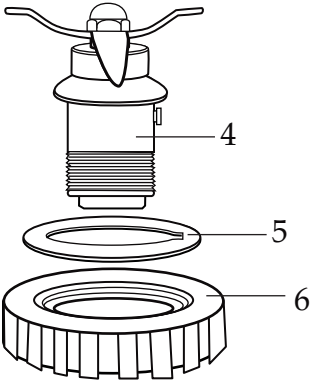

503562
1 Gallon Plastic Container
with Blending Assembly