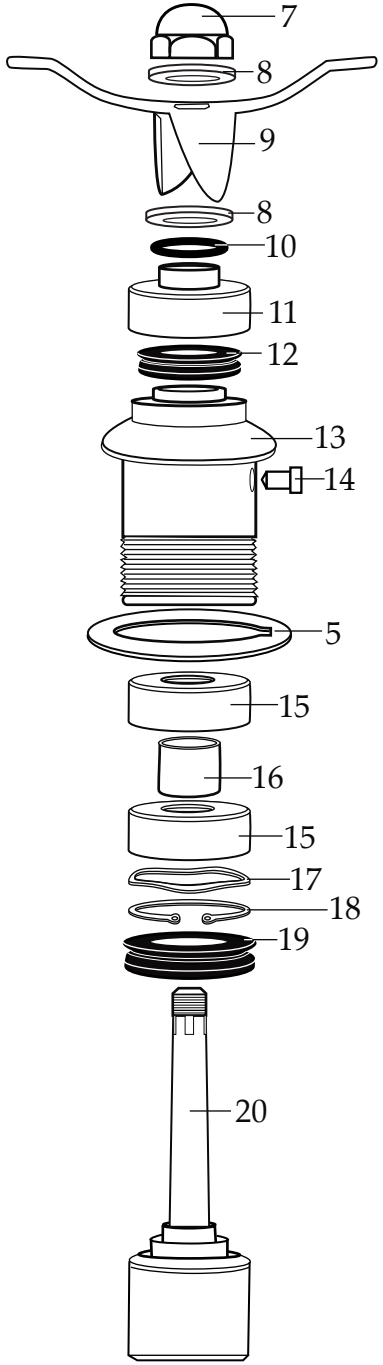

Unit Information
 15.0 Amps. – 1800 Watts – 3.75 HP
 3 Year Limited Motor Warranty
 2 Year Limited Warranty

One Gallon Variable Speed Blender
 with a Plastic Stackable Container
CB15VP

503562
 1 Gallon Plastic Container
 with Blending Assembly

502977
 Blending Assembly

013304
 NSF Seal

WARING COMMERCIAL®

Blender Unit Components

CB15VP

033485
Brush Cap
(2 required)

027381
Brush & Spring Assembly
(2 required)

NEMA 5-15

Catalog# Model
CB15V CB15VP

Waring Factory Service Center
314 Ella T. Grasso Ave.
Torrington, CT 06790
Tele. 1-800-269-6640
Fax 860-496-9017
www.waringcommercialproducts.com

Illustration#	Part#	Description
1	028530	Jar Lid Cover
2	028226	Container Lid
3	030118	Plastic Gallon Container
4	502977	Complete Blending Assembly
5	004946	Special Washer
6	012008	Lock Nut
7	002972	Cap Nut
8	027581	Flat Washer (2 required)
9	027683	Blade
10	018389	"O" Ring
11	027582	Bearing Cap
12	018390	Small "V" Ring
13	023934	Bearing Holder
14	025817	Key
15	018386	Bearing (2 required)
16	023926	Spacer
17	023907	Spring Washer
18	023927	Retaining Ring
19	023906	Large "V" Ring
20	023933	Drive Shaft
21	503328	Coupling
22	025871	Jar Pad
23	028025	Top Housing
24	503527	Control Panel Assembly Relabeled
25	029888	Control Panel Rear
26	026497	Screw (4 required)
27	030453	Control Panel Baffle
28	002984	Washer (4 required)

Catalog# Model
 CB15V CB15VP

Waring Factory Service Center
 314/Ella T. Grasso Ave.
 Torrington, CT 06790
 Tele. 1-800-269-6640
 Fax 860-496-9017
 www.waringcommercialproducts.com

Illustration #	Part #	Description
29	016691	Bolt (4 required)
30	035520	Leili Motor
31	026318	Baffle
32	018791	Screen
33	026500	Screw (6 required)
34	013731	Cable Tie (2 required)
35	018811	Strain Relief
36	503329	Cord Set
37	002943	Ground Washer
38	027278	Ground Screw
39	026317	Bottom Housing
40	002984	Washer (4 required)
41	026412	Screw (4 required)
42	026296	Foot (4 required)
43	018314	Washer (4 required)
44	026493	Screw (4 required)