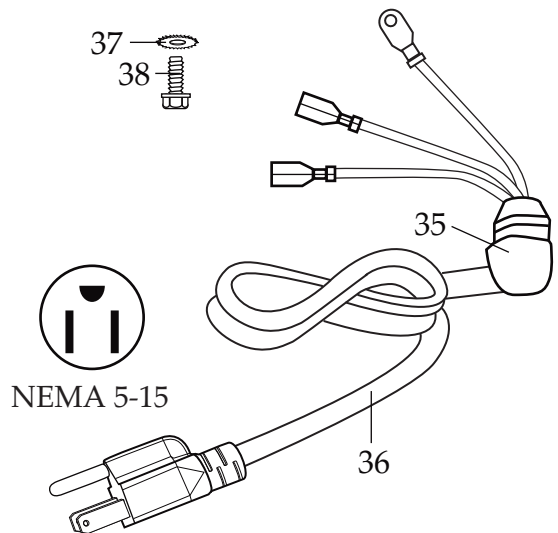

502977
 Blending Assembly

013304
 NSF Seal

WARING COMMERCIAL®

Blender Unit Components

CB15VP

033485
Brush Cap
(2 required)

027381
Brush & Spring Assembly
(2 required)

NEMA 5-15

Catalog# Model
CB15V CB15VP

Waring Factory Service Center
314 Ella T. Grasso Ave.
Torrington, CT 06790
Tele. 1-800-269-6640
Fax 860-496-9017
www.waringcommercialproducts.com

Illustration#	Part#	Description
1	028530	Jar Lid Cover
2	028226	Container Lid
3	030118	Plastic Gallon Container
4	502977	Complete Blending Assembly
5	004946	Special Washer
6	012008	Lock Nut
7	002972	Cap Nut
8	027581	Flat Washer (2 required)
9	027683	Blade
10	018389	"O" Ring
11	027582	Bearing Cap
12	018390	Small "V" Ring
13	023934	Bearing Holder
14	025817	Key
15	018386	Bearing (2 required)
16	023926	Spacer
17	023907	Spring Washer
18	023927	Retaining Ring
19	023906	Large "V" Ring
20	023933	Drive Shaft
21	503328	Coupling
22	025871	Jar Pad
23	028025	Top Housing
24	503527	Control Panel Assembly Relabeled
25	029888	Control Panel Rear
26	026497	Screw (4 required)
27	030453	Control Panel Baffle
28	002984	Washer (4 required)