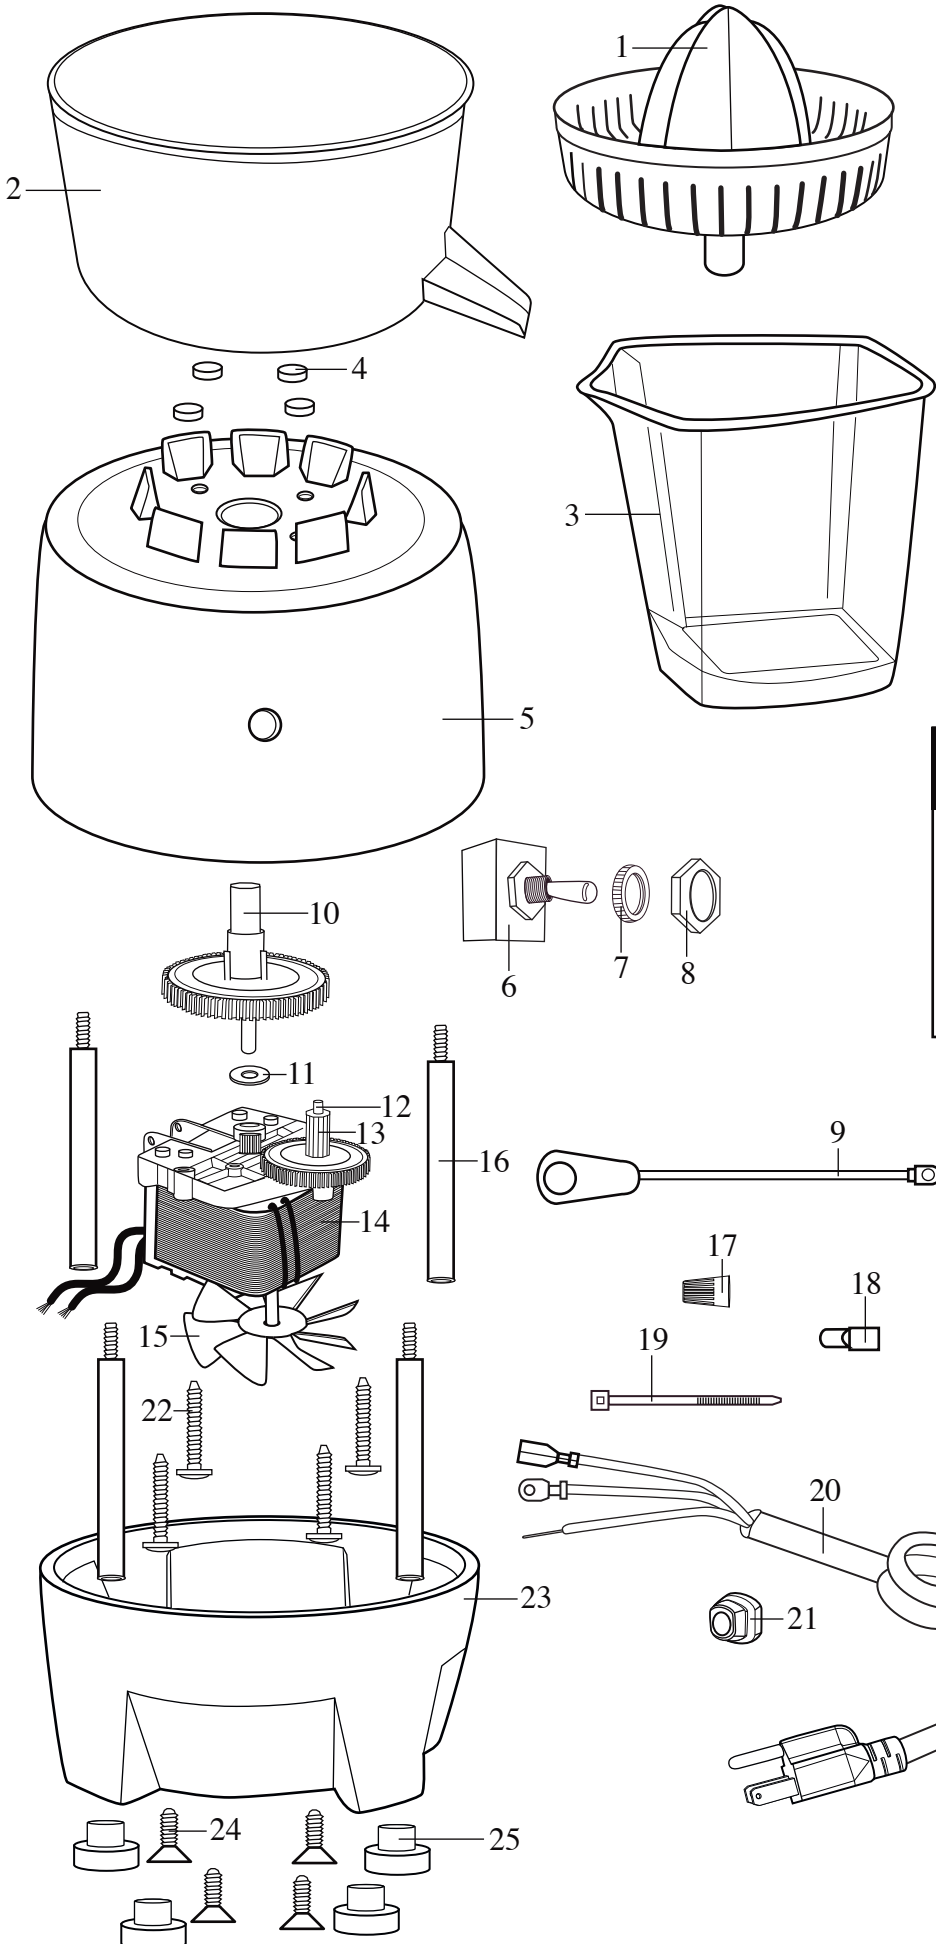

## BJ120C

## BJ120CRD

Restaurant Depot

*Marked for Deletion*

**BJ120** (before 4/17/2000)

**BJX120** (on 6/26/2010)  
CSA - Canada

Illustration #	Part #	Description
24	016991	Screw (4 required)
25	004090	Foot (4 required)

**Parts No Longer Used**

(on BJ120C and BJ120CRD before 5/13/2008)

 002436 - Ground Screw

 003533 - Ground Washer