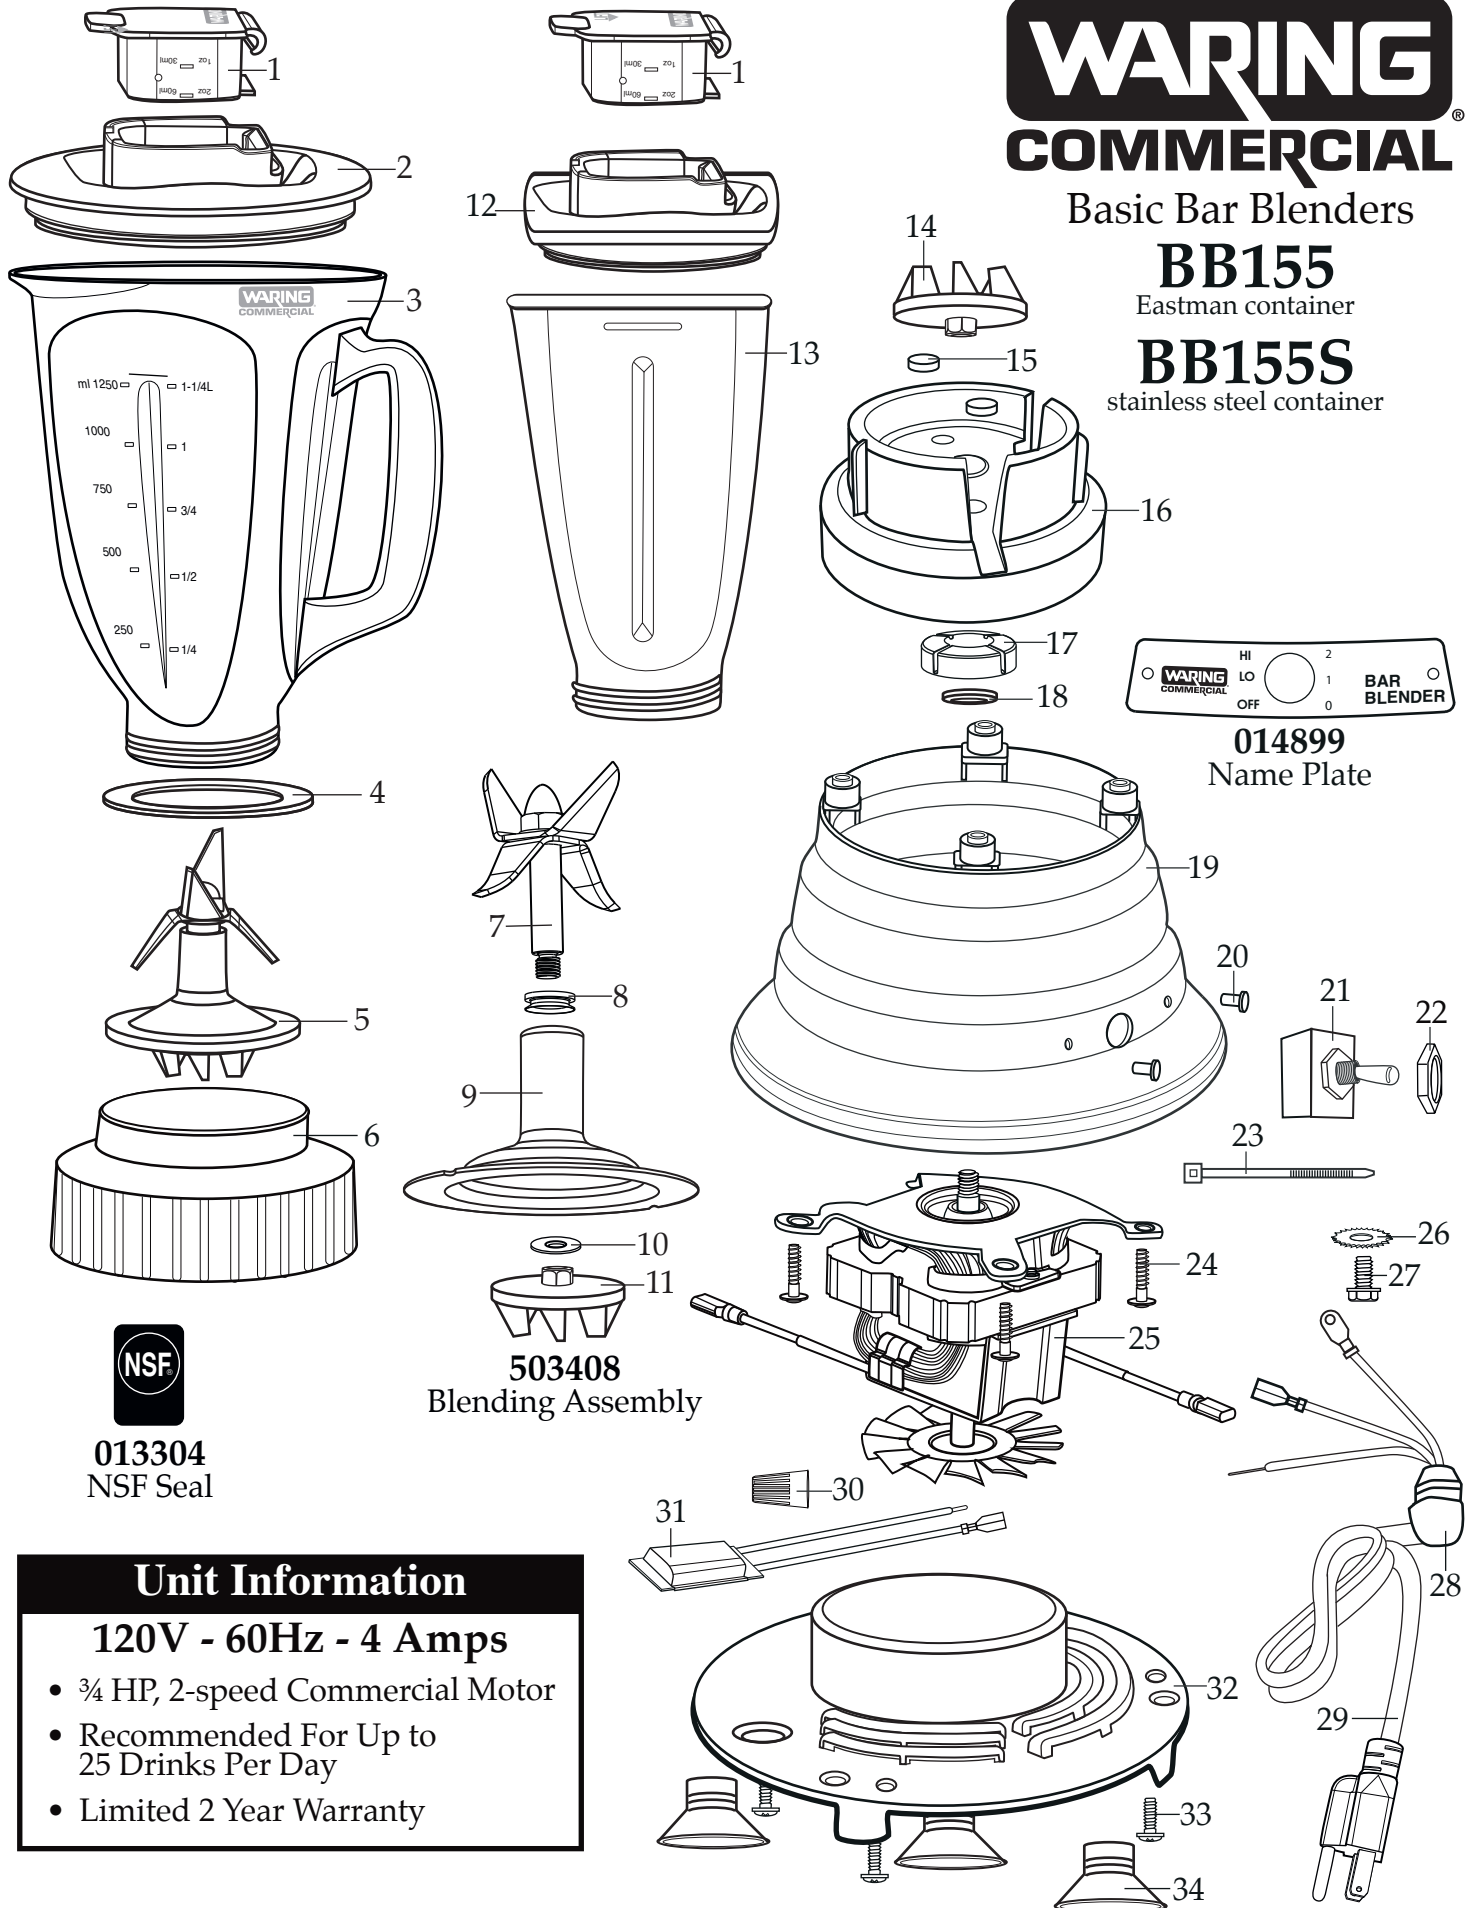

WARING COMMERCIAL®

Basic Bar Blenders

BB155

Eastman container

BB155S

stainless steel container

013304
NSF Seal

503408
Blending Assembly

Unit Information

120V - 60Hz - 4 Amps

- ¾ HP, 2-speed Commercial Motor
- Recommended For Up to 25 Drinks Per Day
- Limited 2 Year Warranty

Illustration #	Part #	Description
1	026282-E	Eastman Jar Cover Lid
2	026281-V	Jar Cover
3	026280-E	44 oz. Eastman Container
4	026284	Jar Seal
5	503408	Blending Assembly
6	033826-09	Black Jar Bottom
7	503407	Blade Assembly
8	027716	V Seal
9	503358	Stainless Steel Bearing Holder
10	030426	Nylon Washer
11	032453	Coupling
12	026852-V	Jar Cover
13	026851	32 oz. Stainless Steel Container
14	032453	Coupling
15	016094	Hole Plug (2 required)
16	017381-09-R	Black Jar Adapter
17	034612	Housing Seal
18	026413	Stainless Steel Cap Washer
19	030218-09W	Black Wrinkle Base
20	003532	Rivet (2 required)
21	029355	Switch
22	016236	Hex Nut
23	013731 013731	Cable Tie (2 required <i>on units after 2/17/2016</i>) Cable Tie
24	033940	Shoulder Screw & Washer (4 required)
25	032512	Motor
26	002943	Lock Washer

Illustration #	Part #	Description
27	027278	Ground Screw
28	016041	Strain Relief
29	501162	Cord Set
30	009051 009051	Wire Nut (2 required <i>on units after 2/2/2016</i>) Wire Nut
31	503484	MTP Assembly (<i>on units after 2/2/2016</i>)
32	028532 503446	Bottom Plate ONLY Bottom Plate with Feet & Cord Assembly
33	013659	Screw (3 required)
34	026278	Suction Cup Foot (3 required)