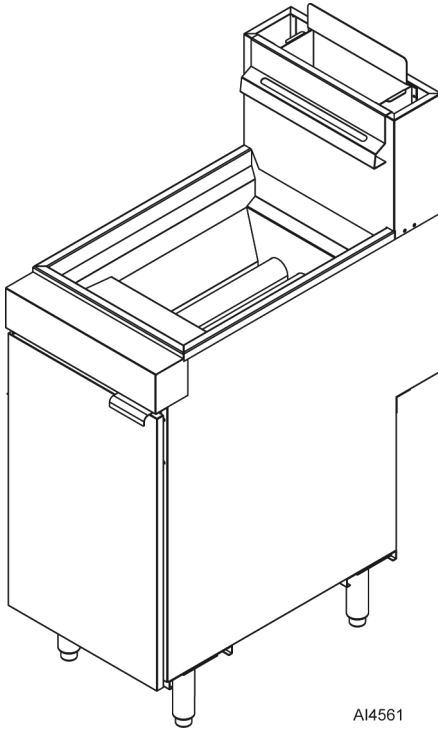

CATALOG OF REPLACEMENT PARTS

1VEG35M FRYER

A14561

Table of Contents

| | |
|---|--------------------|
| 5 | BURNER COMPONENTS |
| 7 | BODY UNIT |
| 9 | RECOMMENDED SPARES |

26 00-497344-000G1 Wiring Harness
PARTS NOT ILLUSTRATED