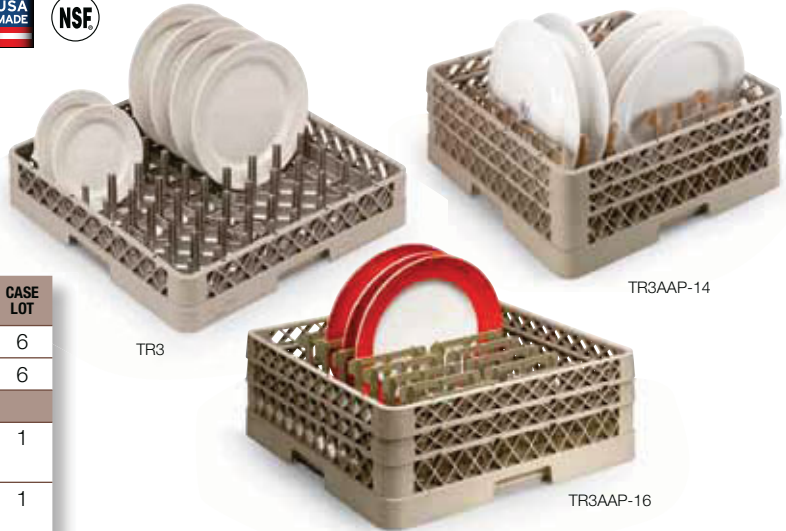

Signature Full-Size Plate Racks

- Holds plates and trays upright for the ideal cleaning angle
- Plate lock to keep plates from touching, reducing chipping and breakage
- Extended height rack has taller pegs (8 rows x 8 rows) and sidewalls to accommodate larger plates
- Distance between pegs: 1⁹/₁₆" x 1⁹/₁₆" (4 x 4 cm)
- Outside dimensions: 19³/₄" x 19³/₄" (50 x 50 cm)

52695

Signature Rack Colors	
Light Green (1)	
Beige (2)	
Red (3)	
Gray (6)	
Royal Blue (7)	

Traex® Rack Colors	
Beige (32) (standard)	
Red (02)	
Black (06)	
Yellow (08)	
Green (19)	
Burgundy (21)	
Royal Blue (44)	

ITEM	DESCRIPTION	INSIDE COMPARTMENT IN (CM)	OVERALL HEIGHT IN (CM)	INSIDE HEIGHT IN (CM)	PEG HEIGHT IN (CM)	CASE LOT
52672	Standard height	1 ⁹ / ₁₆ x 18 ¹ / ₁₆ (4 x 45.9)	3 ¹ / ₄ (9.5)	2 ³ / ₄ (7)	2 ⁷ / ₁₆ (6.2)	6
52695	Extended height	1 ⁹ / ₁₆ x 18 ¹ / ₁₆ (4 x 45.9)	4 ⁷ / ₈ (12.4)	3 ¹ / ₄ (8.3)	3 ⁵ / ₃₂ (8.0)	5

Traex® Full-Size Plate Racks

- TR3 has 9 rows x 9 rows and 1⁷/₈" peg spacing
- TR14 has 9 rows x 8 rows, 1³/₄" peg spacing
- Extended Peg racks prevent large plate breakage – adds 3" to a standard peg rack
- TR14 cannot be imprinted
- Outside dimensions: 19³/₄" x 19³/₄" (50 x 50 cm)