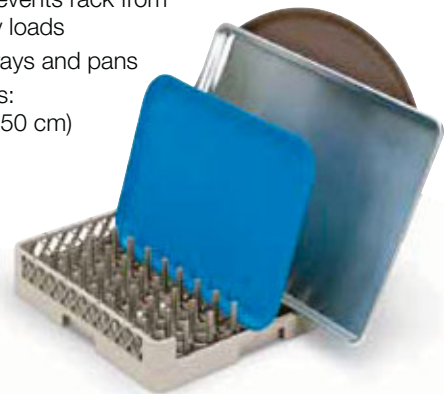

TR3

TR3AAP-14

TR3AAP-16

ITEM	DESCRIPTION	OVERALL HEIGHT IN (CM)	INSIDE HEIGHT IN (CM)	CASE LOT
TR3	Peg rack	4 (10.2)	3 ¹ / ₄ (8.3)	6
TR14	High efficiency peg rack	4 (10.2)	3 ¹ / ₄ (8.3)	6
EXTENDED PEG RACKS				
TR3AAP-14	Up to 12 ¹ / ₄ " (31.1 cm) plate diameter	7 ¹ / ₈ (18.1)	6 ³ / ₈ (16.2)	1
TR3AAP-16	Up to 18 ¹ / ₁₆ " (45.9 cm) plate diameter	7 ¹ / ₈ (18.1)	6 ³ / ₈ (16.2)	1

Signature Tray & Pan Rack

- Ideal for washing trays
- Stainless steel-reinforced channel to support fiberglass and laminated trays or metal items
- Outside dimensions: 19³/₄" x 19³/₄" (50 x 50 cm)

ITEM	INSIDE COMPARTMENT IN (CM)	OVERALL HEIGHT IN (CM)	INSIDE HEIGHT IN (CM)	CASE LOT
52678	1 ⁹ / ₁₆ x 18 ¹ / ₁₆ (4 x 45.9)	3 ³ / ₄ (9.5)	2 ³ / ₄ (7)	6

Traex® Tray & Pan Rack

- Full "beam wall" prevents rack from flexing under heavy loads
- Ideal for washing trays and pans
- Outside dimensions: 19³/₄" x 19³/₄" (50 x 50 cm)

ITEM	DESCRIPTION	OVERALL HEIGHT IN (CM)	INSIDE HEIGHT IN (CM)	CASE LOT
TR30	Open-end plate and tray rack	3 ¹ / ₄ (8.3)	4 (10.2)	6