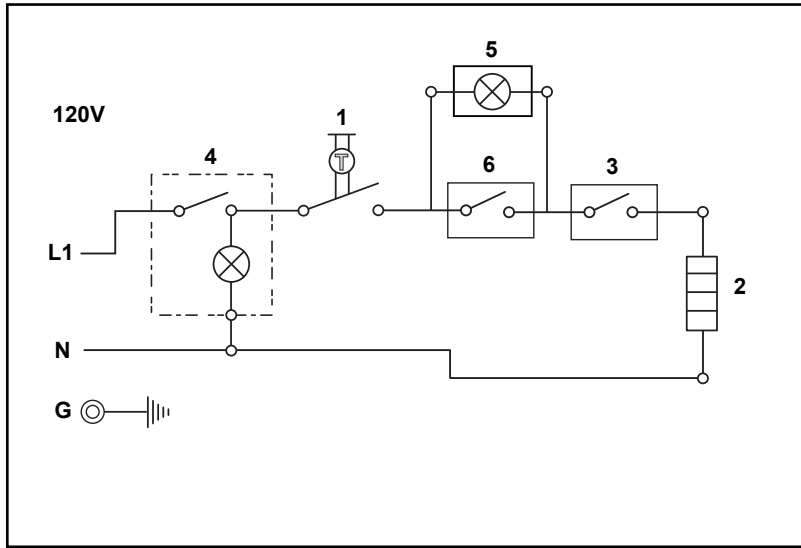

72023 AND 72020

Callout	Part Number	Description
1	17074-1	Control Thermostat
2	44262-1	Heating Element, model 72023, 120V ~ 1440 Watt
2	44273-1	Heating Element, model 72020, 120V ~ 1000 Watt
3	17504-1	High Limit Switch
4	23420-1	Switch, Lighted, 120V
5	1755901-1	Light, Low Water Warning, 120V
6	25438-1	Low Water Sensor Switch

72630 AND 72550

Callout	Part Number	Description
1	17074-1	Control Thermostat
2	44271-1	Heating Element, 220 - 230V ~ 1000 Watt
3	17504-1	High Limit Switch
4	23471-1	Switch, Lighted, 220 - 230V