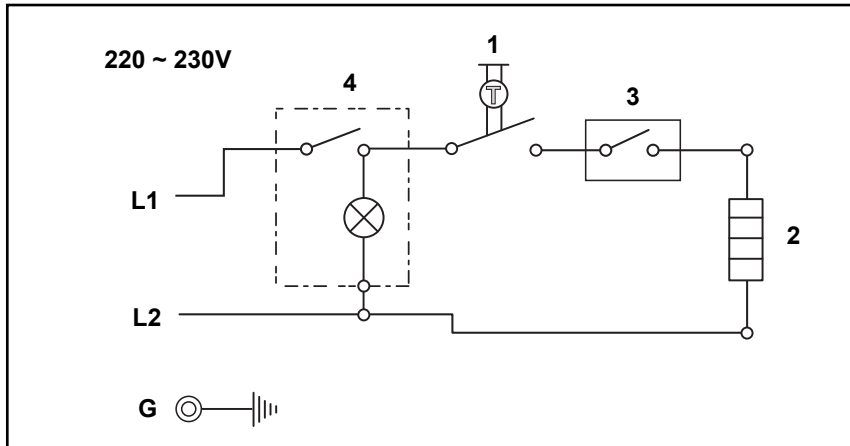

72023 AND 72020

Callout	Part Number	Description
1	17074-1	Control Thermostat
2	44262-1	Heating Element, model 72023, 120V ~ 1440 Watt
2	44273-1	Heating Element, model 72020, 120V ~ 1000 Watt
3	17504-1	High Limit Switch
4	23420-1	Switch, Lighted, 120V
5	1755901-1	Light, Low Water Warning, 120V
6	25438-1	Low Water Sensor Switch

72630 AND 72550

Callout	Part Number	Description
1	17074-1	Control Thermostat
2	44271-1	Heating Element, 220 - 230V ~ 1000 Watt
3	17504-1	High Limit Switch
4	23471-1	Switch, Lighted, 220 - 230V