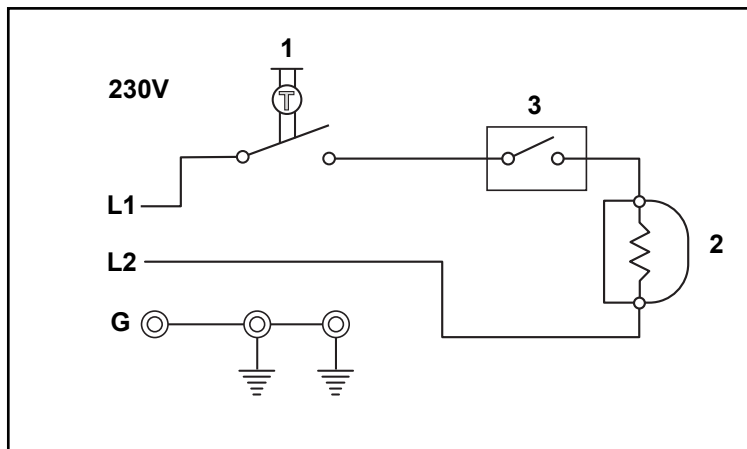

ELECTRICAL DRAWING - CAYENNE FULL-SIZE WARMER, 120V AC, ITEM 71001

Callout	Description
1	Control Thermostat
2	Heating Element, 120V ~ 700 Watt
3	High Limit Switch
4	Low Water Sensor Switch
5	Light, Low Water Warning, 120V

ELECTRICAL DRAWING - CAYENNE FULL-SIZE WARMER, MODELS, 230V AC, ITEMS 72620, 72553

Callout	Description
1	Control Thermostat
2	Heating Element, 230V ~ 700 Watt
3	High Limit Switch