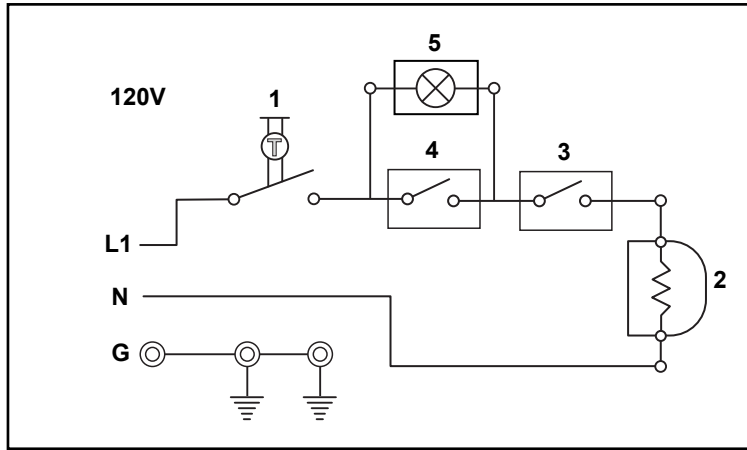

ELECTRICAL DRAWING - CAYENNE FULL-SIZE WARMER, 120V AC, ITEM 71001

Callout	Description
1	Control Thermostat
2	Heating Element, 120V ~ 700 Watt
3	High Limit Switch
4	Low Water Sensor Switch
5	Light, Low Water Warning, 120V

ELECTRICAL DRAWING - CAYENNE FULL-SIZE WARMER, MODELS, 230V AC, ITEMS 72620, 72553

Callout	Description
1	Control Thermostat
2	Heating Element, 230V ~ 700 Watt
3	High Limit Switch