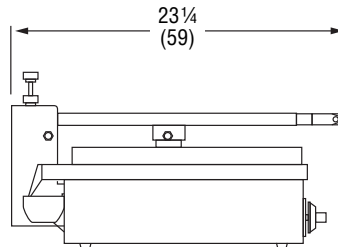

DIMENSIONS

□ Dimensions shown in inches (cm).

40791, 40792 and 40790

Front View

Side View

Top View

40793

Front View

Side View

Top View

SPECIFICATIONS

Item	Cooking Surface		Watts	Volts	Amps	Plug
	Width	Depth				
40790	13 ⁹ / ₁₆ (33.8)	12 ³ / ₁₆ (31)	1800	120	15	5-15P
40791	13 ⁹ / ₁₆ (33.8)	12 ³ / ₁₆ (31)	1800	120	15	5-15P
40792	13 ⁹ / ₁₆ (33.8)	12 ³ / ₁₆ (31)	1800	120	15	5-15P
40793	17 ⁷ / ₁₆ (44.3)	15 ⁵ / ₈ (39.7)	1800	120	15	5-15P