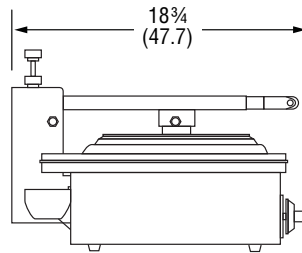

DIMENSIONS

□ Dimensions shown in inches (cm).

40791, 40792 and 40790

Front View

Side View

Top View

40793

Front View

Side View

Top View

SPECIFICATIONS

Item	Cooking Surface		Watts	Volts	Amps	Plug
	Width	Depth				
40790	13 ⁹ / ₁₆ (33.8)	12 ³ / ₁₆ (31)	1800	120	15	5-15P
40791	13 ⁹ / ₁₆ (33.8)	12 ³ / ₁₆ (31)	1800	120	15	5-15P
40792	13 ⁹ / ₁₆ (33.8)	12 ³ / ₁₆ (31)	1800	120	15	5-15P
40793	17 ⁷ / ₁₆ (44.3)	15 ⁵ / ₈ (39.7)	1800	120	15	5-15P