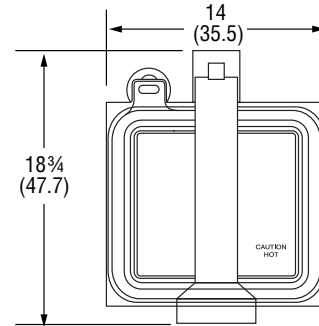

DIMENSIONS

□ Dimensions shown in inches (cm).

40791, 40792 and 40790

Front View

Side View

Top View

40793

Front View

Side View

Top View

SPECIFICATIONS

Item	Cooking Surface		Watts	Volts	Amps	Plug
	Width	Depth				
40790	13 ⁹ / ₁₆ (33.8)	12 ³ / ₁₆ (31)	1800	120	15	5-15P
40791	13 ⁹ / ₁₆ (33.8)	12 ³ / ₁₆ (31)	1800	120	15	5-15P
40792	13 ⁹ / ₁₆ (33.8)	12 ³ / ₁₆ (31)	1800	120	15	5-15P
40793	17 ⁷ / ₁₆ (44.3)	15 ⁵ / ₈ (39.7)	1800	120	15	5-15P