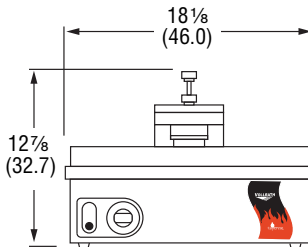

DIMENSIONS

□ Dimensions shown in inches (cm).

40791, 40792 and 40790

Front View

Side View

Top View

40793

Front View

Side View

Top View

SPECIFICATIONS

Item	Cooking Surface		Watts	Volts	Amps	Plug
	Width	Depth				
40790	13 ⁹ / ₁₆ (33.8)	12 ³ / ₁₆ (31)	1800	120	15	5-15P
40791	13 ⁹ / ₁₆ (33.8)	12 ³ / ₁₆ (31)	1800	120	15	5-15P
40792	13 ⁹ / ₁₆ (33.8)	12 ³ / ₁₆ (31)	1800	120	15	5-15P
40793	17 ⁷ / ₁₆ (44.3)	15 ⁵ / ₈ (39.7)	1800	120	15	5-15P