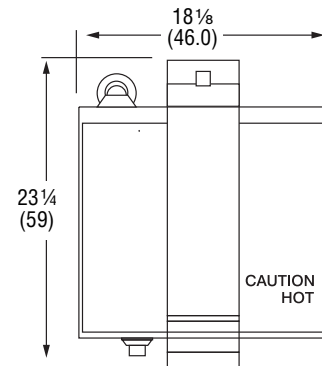

DIMENSIONS

□ Dimensions shown in inches (cm).

40791, 40792 and 40790

Front View

Side View

Top View

40793

Front View

Side View

Top View

SPECIFICATIONS

Item	Cooking Surface		Watts	Volts	Amps	Plug
	Width	Depth				
40790	13 ⁹ / ₁₆ (33.8)	12 ³ / ₁₆ (31)	1800	120	15	5-15P
40791	13 ⁹ / ₁₆ (33.8)	12 ³ / ₁₆ (31)	1800	120	15	5-15P
40792	13 ⁹ / ₁₆ (33.8)	12 ³ / ₁₆ (31)	1800	120	15	5-15P
40793	17 ⁷ / ₁₆ (44.3)	15 ⁵ / ₈ (39.7)	1800	120	15	5-15P