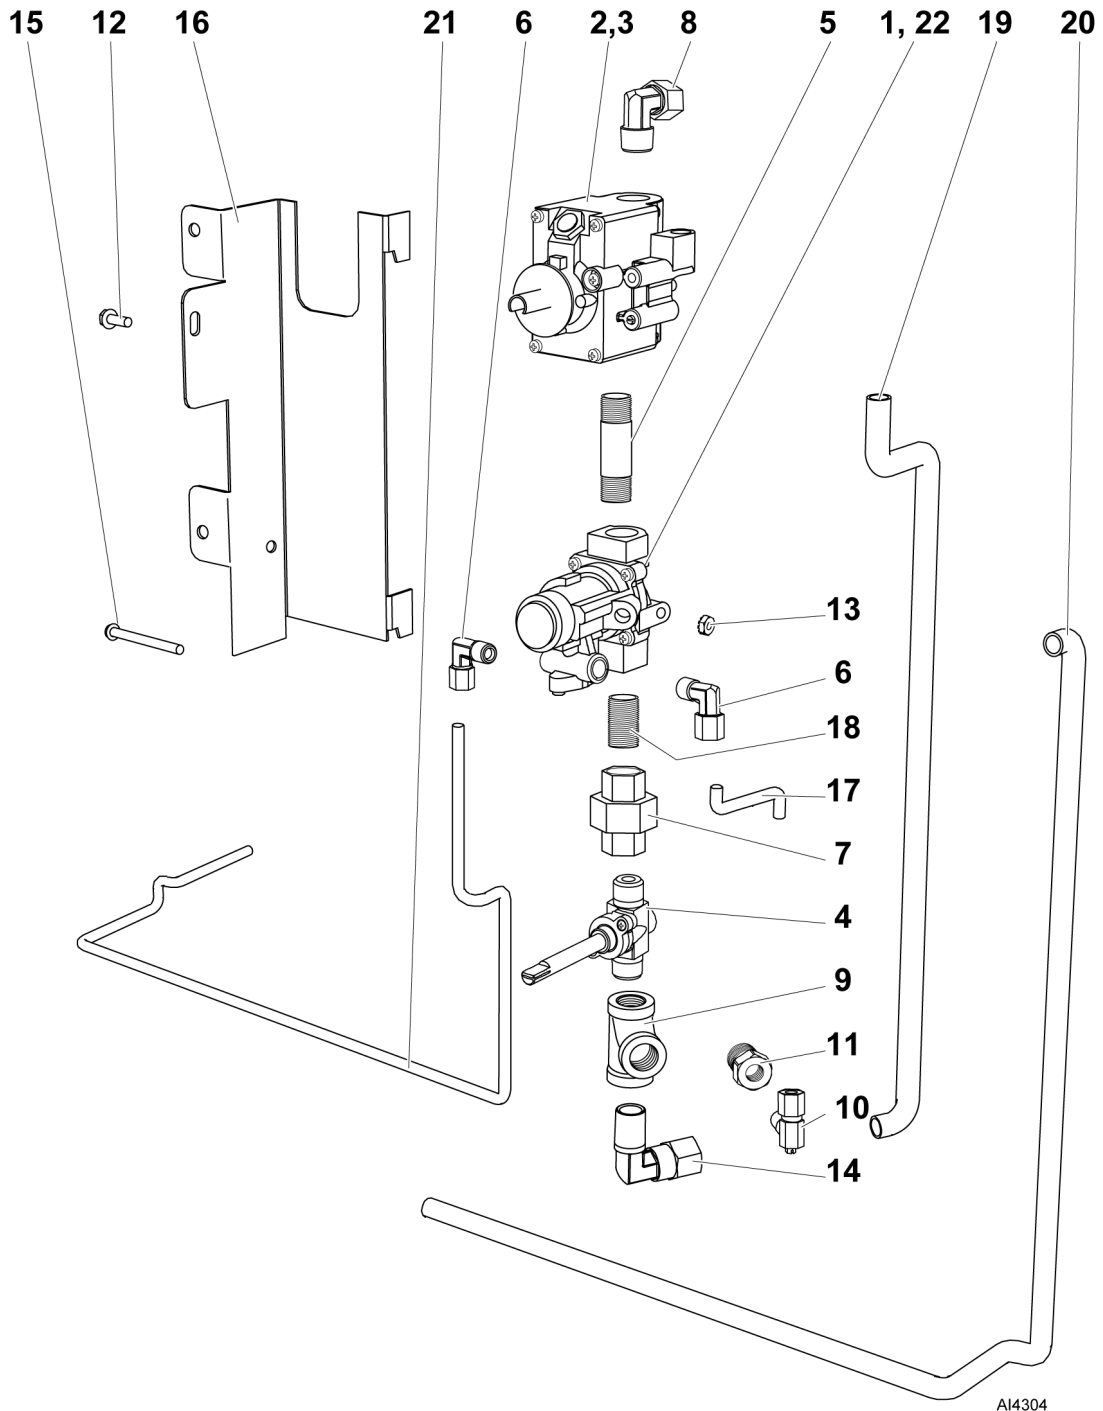

AI4677

"B" MODEL 36", 24", 18", 12" CABINET BASE

"B" MODEL 36", 24", 18", 12" CABINET BASE

ILLUS.	PART NO.	NAME OF PART	AMT.
PL-AI4677			
1	00-958087-000G4	Door Assy. L/H (36" Base Cabinet Only).....	1
	00-958087-000G3	Door Assy. (24" Base Cabinet Only).....	1
	00-958087-000G2	Door Assy. (18" Base Cabinet Only).....	1
	00-958087-000G1	Door Assy. (12" Base Cabinet Only).....	1
2	00-958087-000G5	Door Assy. R/H.....	1
3	00-499740-00001	Bracket - Cabinet Door Magnet.....	1
4	00-497296-00001	Magnet - Door.....	2
5	00-499744-000G1	Support - Shelf.....	2
6	00-499747-00001	Shelf (36" Base Cabinet Only).....	1
	00-499747-00002	Shelf (24" Base Cabinet Only).....	1
	00-499747-00003	Shelf (18" Base Cabinet Only).....	1
7	00-408615-00021	Handle - Door Keeler R3122.....	2

"S" MODEL GAS MANIFOLD ASSY

"S" MODEL GAS MANIFOLD ASSY

ILLUS.	PART NO.	NAME OF PART	AMT.
1	00-497765-00001	Valve - Pilot Safety.....	1
2	00-407522-00007	Thermosat - 550 Deg. F.....	1
3	00-407522-00008	Thermostat - 400-650 Deg. F.....	1
4	00-719971	Valve - Gas Manual Shut-Off.....	1
5	FP-035-54	Pipe - 3/8 X 2.250 (BLKSTL) (TBE).....	1
6	FP-012-21	Elbow 90 Deg. (1/8 Male Pipe x 1/4 Tube).....	2
7	00-719032	Union.....	1
8	FP-085-68	Fitting- Elbow (7/16 TBG X 3/8 MPT).....	1
9	FP-019-10	Tee - 3/8 X 3/8 X 3/8 (BLKSTL).....	1
10	00-404193-00001	Valve - Pilot 260 BROILER.....	1
11	00-719066	Bushing - Pipe 3/8 -1/8.....	1
12	SD-032-07	Self-Tapping Screw 10-24 x 1/2 Hex Washer Hd., Type TT.....	1
13	NS-044-09	Nut Assy. 10-24 Hex KEPS.....	1
14	FP-012-03	Fitting - Elbow 1/2 TBG X 3/8 MPT.....	1
15	SC-060-38	Cap Screw 1/4-20 X 5/8 Hex Hd.....	1
16	00-499465-00001	Bracket - Gas Mounting.....	1
17	00-426505-00009	Tube - Flex 1/4" O.D. 9" Lg.....	1
18	FP-035-46	Pipe 3/8 x 1 Lg. TBE.....	1
19	00-426509-00024	Tube - Flex 1/2" O.D. 24" Lg.....	1
20	00-426508-00048	Tube - Flex 7/16" O.D. 48" Lg.....	1
21	00-426505-00036	Tube - Flex 1/4" O.D. 36" Lg.....	1
22	00-412788-00004	Thermocouple - 48" Lg. 48" Lg.....	1