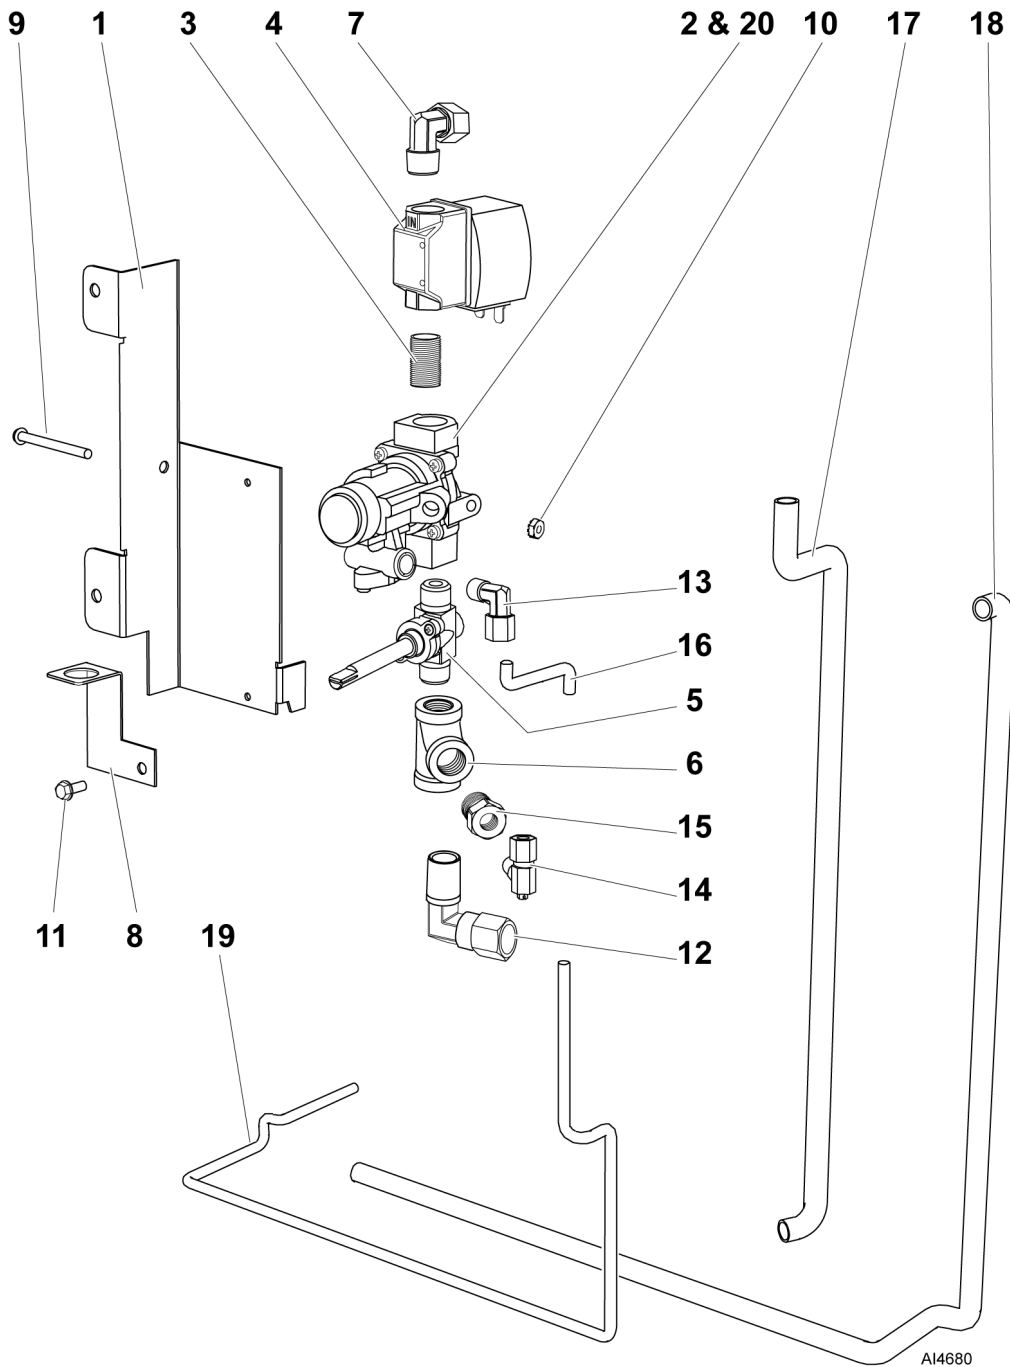

"C" MODEL OVEN

ILLUS.	PART NO.	NAME OF PART	AMT.
1	00-499468-00002	Support - Wire Rack R.H.....	1
	00-499468-00003	Support - Wire Rack L.H.....	1
2	00-499517-00002	Rack, Oven.....	2
3	00-499547-000G1	Motor - 1/6 HP, 120V.....	1
4	00-415780-00008	Wheel - Blower (Incls. Set Screws).....	1
5	00-499641-00001	Grate - Motor Convection Oven.....	1
6	00-404079-0000F	Nozzle, 90 Deg. Burner.....	1
7	00-010901-00042	Orifice - Spud (Drill 42) (Nat.) (Sea Level - 2499 FT.).....	1
	00-010901-00051	Orifice - Spud (51 Drill) Orifice - Spud (Drill 51) (Pro) (Sea Level - 2499 Ft.).....	1
8	00-497891-00001	Burner - Oven.....	1
9	00-412787-00001	Pilot - Oven (NAT).....	1
	00-412787-00002	Pilot - Oven (LP).....	1
10	00-956633-00002	Bracket - Switch Door.....	1
11	00-411496-000F1	Switch - Micro Door.....	1
12	00-405016-00001	Cord - Electric Supply (120 V. Only).....	1
13	00-499554-00001	Disconnect - Main Male Q.....	1
14	00-499513-000G3	Door (Porcelain) less handle.....	1
14A	00-499513-000G4	Door (SST) less handle.....	1
15	00-956635-00001	Handle - Oven Door.....	1
16	00-499512-000G6	Counterweight - Oven Convection R.H.....	1
	00-499512-000G3	Counterweight - Oven L.H.....	1
17	00-499452-00001	Coverplate.....	1
18	00-497906-00001	Bearing - Pillow Block.....	1
19	00-958353-00001	Cover - Moulain Panel.....	1
20	00-499507-00003	Cover - Control Panel.....	1
21	00-957464-00001	Guard - Thermostat.....	1
22	00-411506-00015	Thermostat (200-550 Deg. F).....	1
23	00-497883-00002	Bracket - Thmostat Bulb.....	1
24	00-413157-00001	Knob - Shut Off.....	1
25	00-499168-00003	Knob - Oven 550F Convection.....	1
26	00-715112	Switch - Rocker, Lighted.....	1
27	00-957609-00001	Label - On - Off Cool Down.....	1
28	00-414708-00001	Plate - On-Off.....	1
29	00-499515-000G1	Kick Plate Assy.....	1
30	00-497694-00001	Wiring Diagram.....	1
31	00-497698-00001	Decal - Wire Schematic.....	1

AI4680

"C" MODEL GAS MANIFOLD ASSY