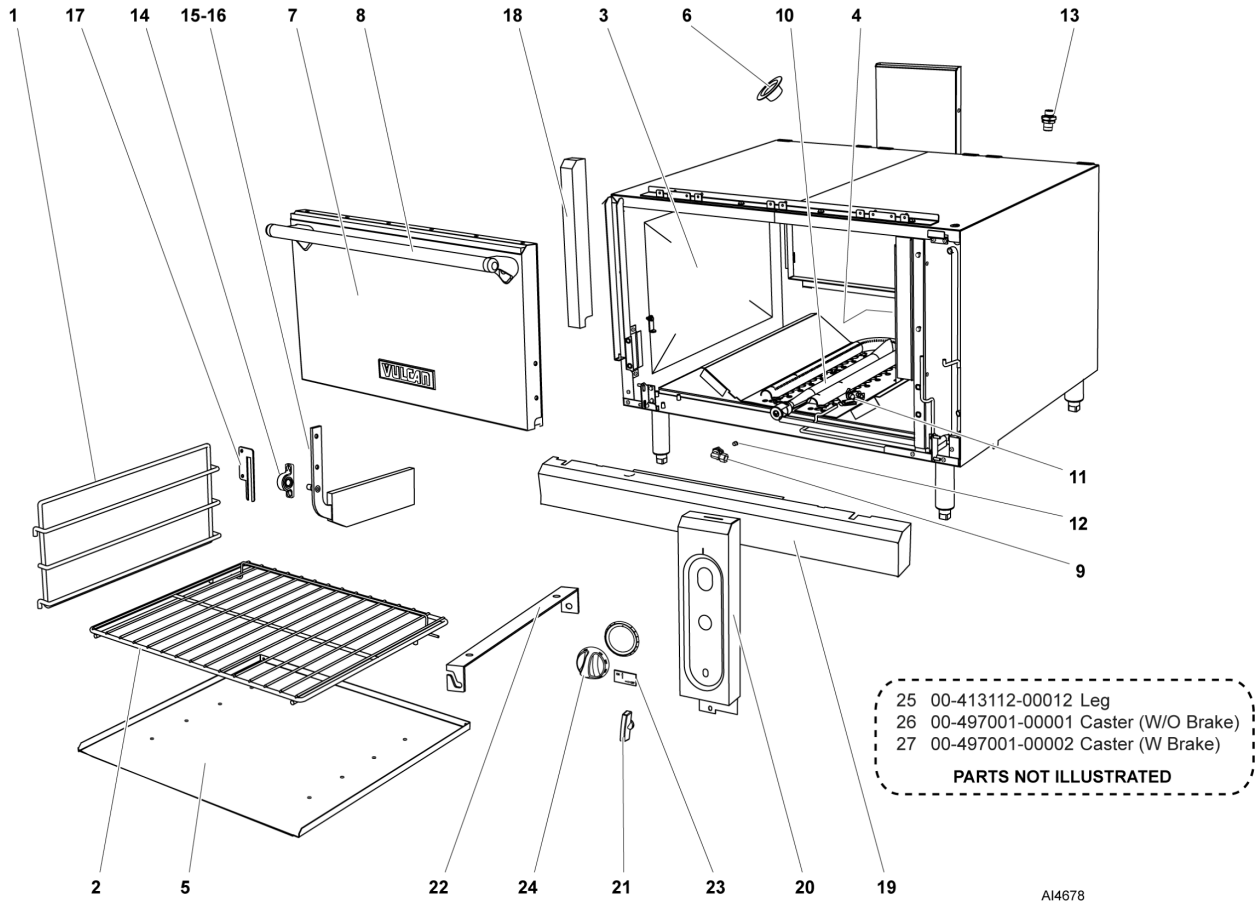

*Add "S" for Standard Oven Base on
36" Models.

*Add "C" for Convection Oven Base on
36" Models.

Table of Contents

5	"B" MODEL 36", 24", 18", 12" CABINET BASE
7	"S" MODEL OVEN
9	"S" MODEL GAS MANIFOLD ASSY
11	"C" MODEL OVEN
13	"C" MODEL GAS MANIFOLD ASSY
15	36", 24" & 12" OPEN TOP BURNER
17	36"- 4 & 18"- 2 OPEN TOP BURNER
19	36" & 24" CHAR BROILER
21	36" & 18" FRENCH TOP RADIAL FIN HOT TOP
23	36", 24" & 18" THERMO CONTROL GRIDDLE TOP
25	36", 24", 18" & 12" WORK TOP
27	36" AND 18" STEP UP OPEN TOP BURNER
29	36" 6 OPEN TOP STEP UP BURNER
31	STEP UP BURNER ASSEMBLY

AI4677

"B" MODEL 36", 24", 18", 12" CABINET BASE

"B" MODEL 36", 24", 18", 12" CABINET BASE

ILLUS.	PART NO.	NAME OF PART	AMT.
PL-AI4677			
1	00-958087-000G4	Door Assy. L/H (36" Base Cabinet Only).....	1
	00-958087-000G3	Door Assy. (24" Base Cabinet Only).....	1
	00-958087-000G2	Door Assy. (18" Base Cabinet Only).....	1
	00-958087-000G1	Door Assy. (12" Base Cabinet Only).....	1
2	00-958087-000G5	Door Assy. R/H.....	1
3	00-499740-00001	Bracket - Cabinet Door Magnet.....	1
4	00-497296-00001	Magnet - Door.....	2
5	00-499744-000G1	Support - Shelf.....	2
6	00-499747-00001	Shelf (36" Base Cabinet Only).....	1
	00-499747-00002	Shelf (24" Base Cabinet Only).....	1
	00-499747-00003	Shelf (18" Base Cabinet Only).....	1
7	00-408615-00021	Handle - Door Keeler R3122.....	2