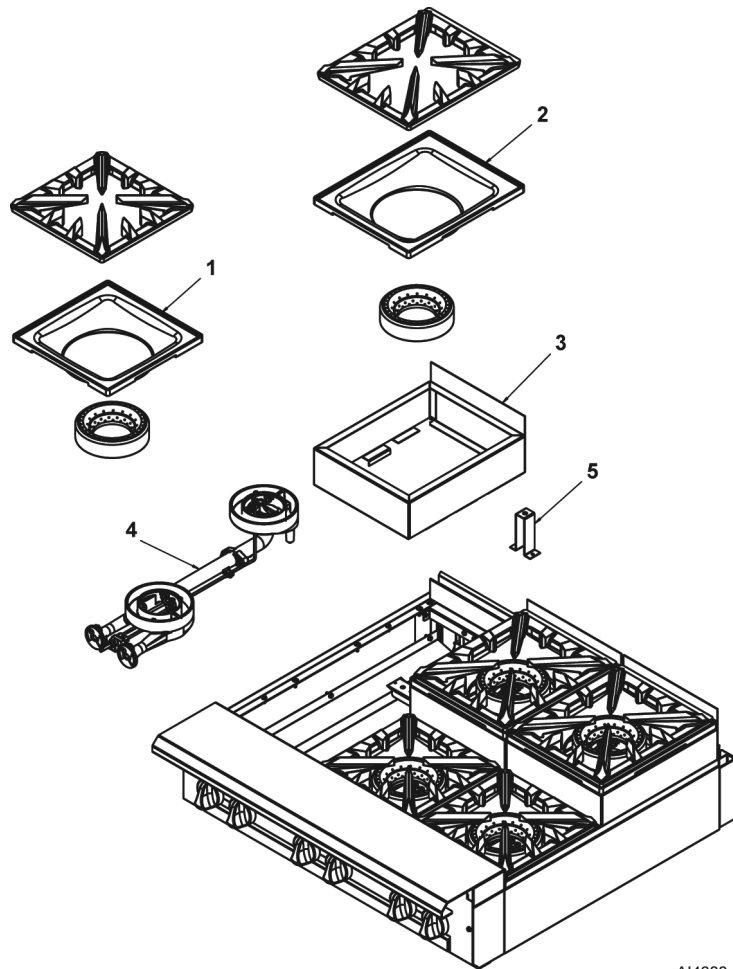

36", 24", 18" & 12" WORK TOP

36", 24", 18" & 12" WORK TOP

ILLUS.	PART NO.	NAME OF PART	AMT.
	PL-AI4686		
1	00-497984-00001	Retainer - Grate.....	2
2	00-499615-00002	Deflector - Rear (SST) 36" Work Top.....	1
	00-956725-00002	Deflector - Rear (SST) 24" Work Top.....	1
	00-956697-00002	Deflector - Rear (SST) 18" Work Top.....	1
	00-499935-00002	Deflector - Rear (SST) 12" Work Top.....	1
3	FP-012-02	Fitting - Tube 1/2 TBG X 3/8 MPT.....	1
4	00-426509-00010	Tube - Flex 1/2" O.D. 10" Lg.....	1
5	00-957590-00001	Cover Manifold 36" Work Top.....	1
	00-957572-00001	Cover Manifold 24" Work Top.....	1
	00-957566-00001	Cover - Manifold 18" Work Top.....	1
	00-957558-00001	Cover - Manifold 12" Work Top.....	1
6	00-956639-000G1	Work Top Assy. 36".....	1
	00-956639-000G2	Work Top Assy. 24".....	1
	00-956639-000G3	Work Top Assy. 18".....	1
	00-956639-000G4	Work Top Assy. 12".....	1
7	00-499555-00001	Disconnect - Gas Female.....	1
8	00-499047-00001	Bracket - Disconnect.....	1
9	00-499425-000G1	Front Top Assy. 36" Work Top.....	1
	00-957235-000G1	Front Top Assy - Condiment Rail 36" Work Top.....	1
	00-956705-000G1	Front Top Assy. 24" Work Top.....	1
	00-957357-000G1	Front Top Assy. - Condiment Rail 24" Work Top.....	1
	00-956658-000G1	Front Top Assy 18" Work Top.....	1
	00-499966-000G1	Front Top Assy. 12" Work Top.....	1
10	00-957067-000G1	Riser - Stub 36" W/Alum. Back.....	1
11	00-957066-000G1	Riser - Stub 24" W/Alum. Back.....	1
12	00-957065-000G1	Riser - Stub 18" W/Alum. Back.....	1
13	00-957064-000G1	Riser - Stub 12" W/Alum. Back.....	1

AI4687

36" AND 18" STEP UP OPEN TOP BURNER

36" AND 18" STEP UP OPEN TOP BURNER

ILLUS. PL-AI4687	PART NO.	NAME OF PART	AMT.
1	00-957882-00001	Bowl - Front 18" Step Up.....2	2
2	00-957881-00001	Bowl - Rear 18" Step Up.....2	2
3	00-957877-000G1	Frame - 18" Step Up.....2	2