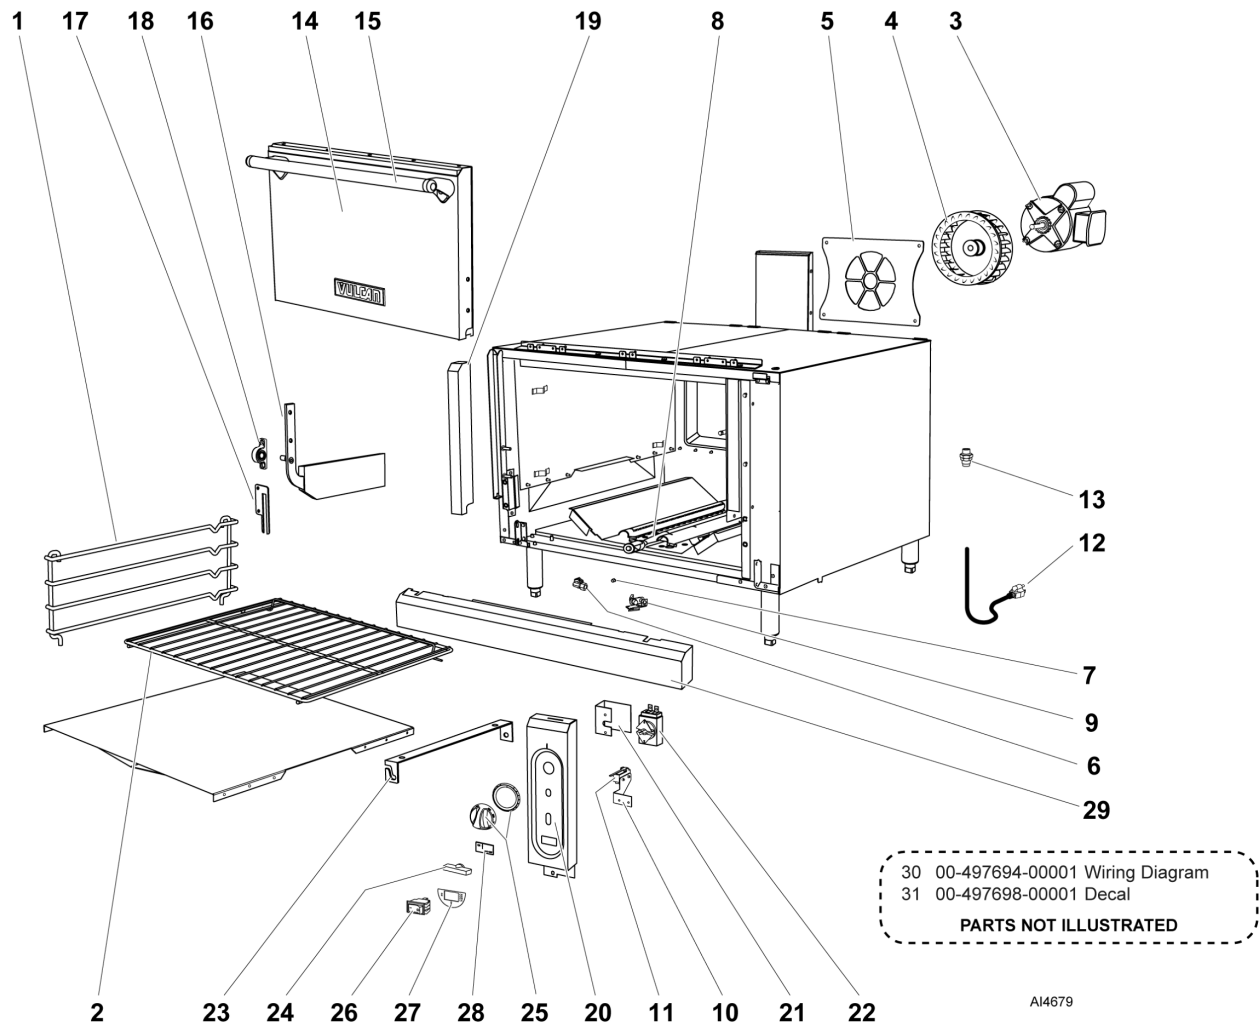

"S" MODEL GAS MANIFOLD ASSY

"S" MODEL GAS MANIFOLD ASSY

ILLUS.	PART NO.	NAME OF PART	AMT.
1	00-497765-00001	Valve - Pilot Safety.....	1
2	00-407522-00007	Thermosat - 550 Deg. F.....	1
3	00-407522-00008	Thermostat - 400-650 Deg. F.....	1
4	00-719971	Valve - Gas Manual Shut-Off.....	1
5	FP-035-54	Pipe - 3/8 X 2.250 (BLKSTL) (TBE).....	1
6	FP-012-21	Elbow 90 Deg. (1/8 Male Pipe x 1/4 Tube).....	2
7	00-719032	Union.....	1
8	FP-085-68	Fitting- Elbow (7/16 TBG X 3/8 MPT).....	1
9	FP-019-10	Tee - 3/8 X 3/8 X 3/8 (BLKSTL).....	1
10	00-404193-00001	Valve - Pilot 260 BROILER.....	1
11	00-719066	Bushing - Pipe 3/8 -1/8.....	1
12	SD-032-07	Self-Tapping Screw 10-24 x 1/2 Hex Washer Hd., Type TT.....	1
13	NS-044-09	Nut Assy. 10-24 Hex KEPS.....	1
14	FP-012-03	Fitting - Elbow 1/2 TBG X 3/8 MPT.....	1
15	SC-060-38	Cap Screw 1/4-20 X 5/8 Hex Hd.....	1
16	00-499465-00001	Bracket - Gas Mounting.....	1
17	00-426505-00009	Tube - Flex 1/4" O.D. 9" Lg.....	1
18	FP-035-46	Pipe 3/8 x 1 Lg. TBE.....	1
19	00-426509-00024	Tube - Flex 1/2" O.D. 24" Lg.....	1
20	00-426508-00048	Tube - Flex 7/16" O.D. 48" Lg.....	1
21	00-426505-00036	Tube - Flex 1/4" O.D. 36" Lg.....	1
22	00-412788-00004	Thermocouple - 48" Lg. 48" Lg.....	1