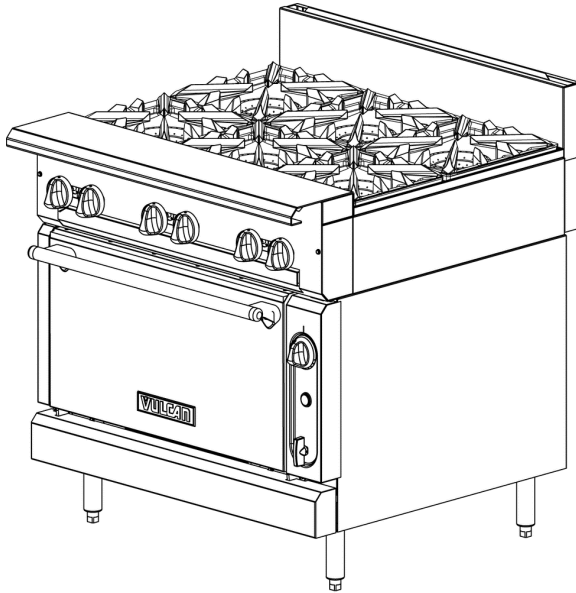

CATALOG OF REPLACEMENT PARTS

V6B36S Shown

V Series HDR Gas Ranges

TOPS

Open Top
Hot Top
Griddle Top
Work Surface

BASES

Standard Oven
Convection Oven
Cabinet Base

*Add "B" for Cabinet Base.

*Add "S" for Standard Oven Base on
36" Models.

*Add "C" for Convection Oven Base on
36" Models.

Table of Contents

5	"B" MODEL 36", 24", 18", 12" CABINET BASE
7	"S" MODEL OVEN
9	"S" MODEL GAS MANIFOLD ASSY
11	"C" MODEL OVEN
13	"C" MODEL GAS MANIFOLD ASSY
15	36", 24" & 12" OPEN TOP BURNER
17	36"- 4 & 18"- 2 OPEN TOP BURNER
19	36" & 24" CHAR BROILER
21	36" & 18" FRENCH TOP RADIAL FIN HOT TOP
23	36", 24" & 18" THERMO CONTROL GRIDDLE TOP
25	36", 24", 18" & 12" WORK TOP
27	36" AND 18" STEP UP OPEN TOP BURNER
29	36" 6 OPEN TOP STEP UP BURNER
31	STEP UP BURNER ASSEMBLY

AI4677

"B" MODEL 36", 24", 18", 12" CABINET BASE

"B" MODEL 36", 24", 18", 12" CABINET BASE

ILLUS.	PART NO.	NAME OF PART	AMT.
PL-AI4677			
1	00-958087-000G4	Door Assy. L/H (36" Base Cabinet Only).....	1
	00-958087-000G3	Door Assy. (24" Base Cabinet Only).....	1
	00-958087-000G2	Door Assy. (18" Base Cabinet Only).....	1
	00-958087-000G1	Door Assy. (12" Base Cabinet Only).....	1
2	00-958087-000G5	Door Assy. R/H.....	1
3	00-499740-00001	Bracket - Cabinet Door Magnet.....	1
4	00-497296-00001	Magnet - Door.....	2
5	00-499744-000G1	Support - Shelf.....	2
6	00-499747-00001	Shelf (36" Base Cabinet Only).....	1
	00-499747-00002	Shelf (24" Base Cabinet Only).....	1
	00-499747-00003	Shelf (18" Base Cabinet Only).....	1
7	00-408615-00021	Handle - Door Keeler R3122.....	2