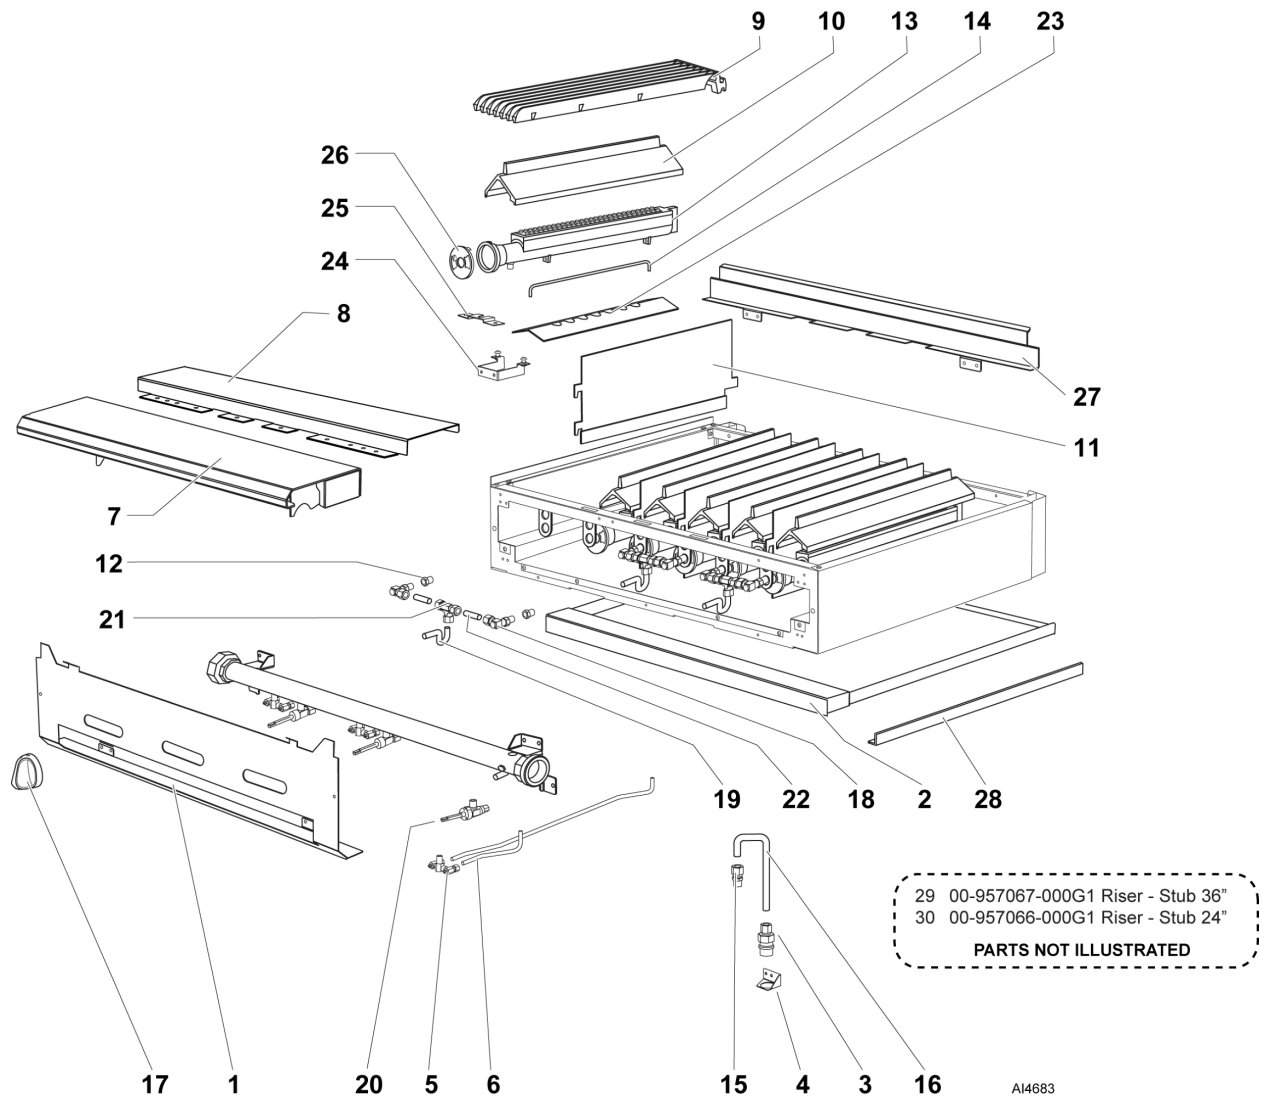

36"- 4 & 18"- 2 OPEN TOP BURNER

ILLUS.	PART NO.	NAME OF PART	AMT.
1	00-957573-00001	Manifold Cover 36" (4 Open Top Burner).....	1
	00-957564-00001	Manifold Cover 18" (2 Open Top Burner).....	1
2	00-499006-000G2	Tray - Crumb (SST) 36" (4 Open Top Burner).....	1
	00-956696-000G2	Tray - Crumb (SST) 18" (2 Open Top Burner).....	AR
3	00-497984-00001	Retainer - Grate.....	2
4	00-426509-00010	Tube - Flex 1/2" O.D. 10" Lg.....	1
5	00-499555-00001	Disconnect - Gas Female.....	1
6	00-499047-00001	Bracket - Disconnect.....	1
7	00-499425-000G1	Front Top Assy. 36" (4 Open Top Burner).....	1
	00-957235-000G1	Front Top Assy - Condiment Rail 36" (4 Open Top Burner).....	4
	00-956658-000G1	Front Top Assy 18" (2 Open Top Burner).....	AR
8	00-957239-000G1	Front Top Slide Rail Assy.....	4
10	00-499001-00004	Support - (4) OTB Burner (SST).....	1
	00-956690-00001	Support - (2) OTB Burner (SST).....	1
11	00-499493-00001	Support - Grate (Alum.).....	1
	00-499493-00002	Support - Grate (SST).....	1
12	00-499615-00002	Deflector - Rear (SST) 36" (4 Open Top Burner).....	1
	00-956697-00002	Deflector - Rear (SST) 36" (4 Open Top Burner).....	1
13	00-957370-00001	Grate - Front 18".....	AR
14	00-957371-00001	Grate - Rear 18".....	AR
15	00-957372-00001	Bowl - 18" Double.....	AR
16	00-957343-00002	Burner - Head 6".....	AR
17	00-499712-00001	Knob - HD Burner.....	AR
18	00-957367-00001	Valve - Burner.....	AR
19	00-499970-00001	Valve - Pilot Quick Disconnect.....	AR
20	00-957398-000G1	Venturi Assy.....	1
21	00-402558-00004	Clip - Tubing.....	AR
22	00-958073-00001	Plate - Restrictor.....	1
23	00-959108-000G1	Pilot - Kit Open Top Burners.....	1
24	FP-012-02	Fitting - Tube 1/2 TBG X 3/8 MPT.....	1
25	00-499002-00003	Deflector - HD Splash L.H. (SST).....	1
	00-499002-00004	Deflector - HD Splash R.H. (SST).....	1
26	00-957067-000G1	Riser - Stub 36" W/Alum. Back 36" (4 Open Top Burner).....	1
27	00-957065-000G1	Riser - Stub 18" W/Alum. Back 36" (4 Open Top Burner).....	1

36" & 24" CHAR BROILER