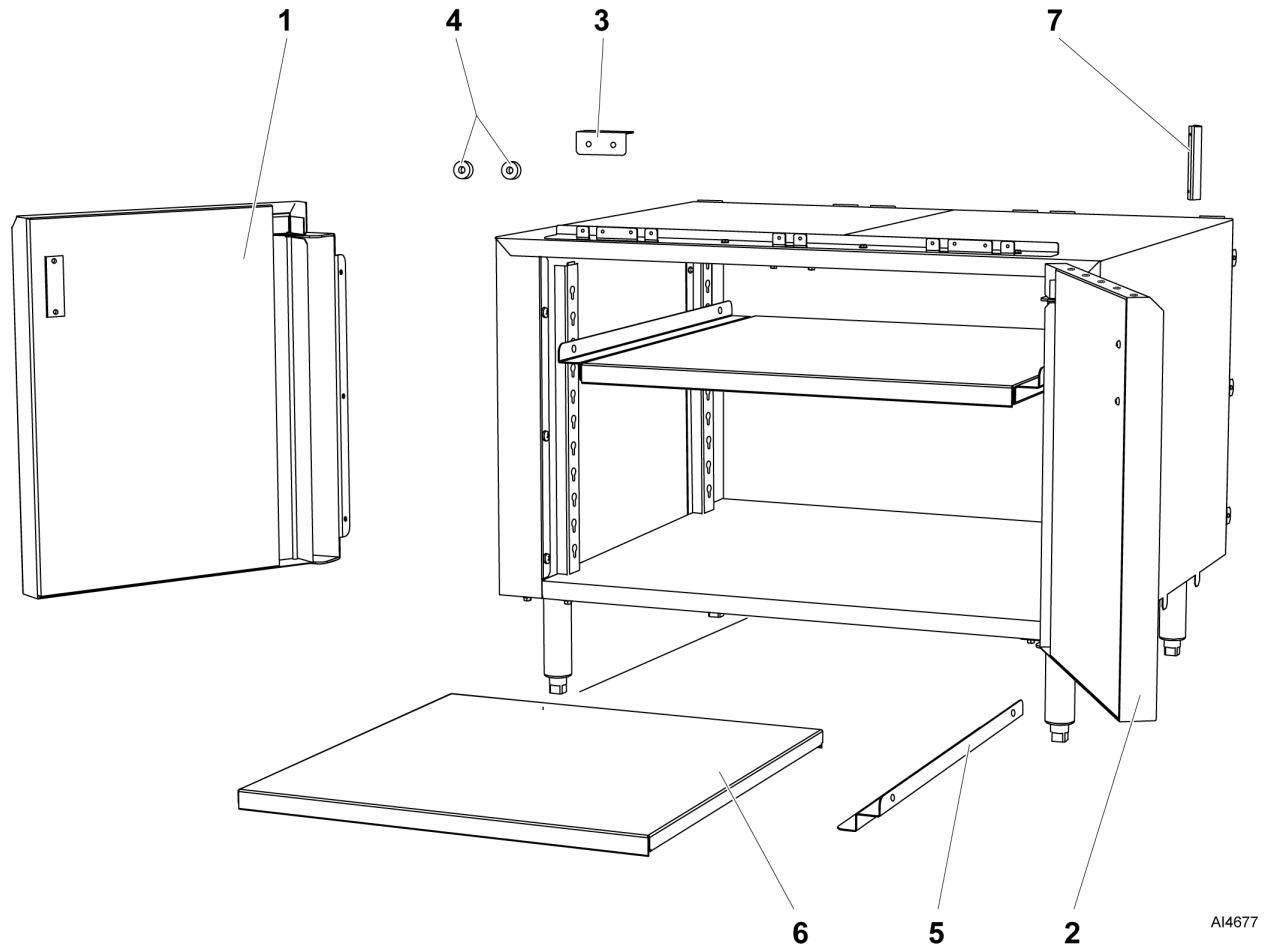

CATALOG OF REPLACEMENT PARTS

V6B36S Shown

V Series HDR Gas Ranges

TOPS

Open Top
Hot Top
Griddle Top
Work Surface

BASES

Standard Oven
Convection Oven
Cabinet Base

*Add "B" for Cabinet Base.

AI4677

"B" MODEL 36", 24", 18", 12" CABINET BASE

"B" MODEL 36", 24", 18", 12" CABINET BASE

ILLUS.	PART NO.	NAME OF PART	AMT.
PL-AI4677			
1	00-958087-000G4	Door Assy. L/H (36" Base Cabinet Only).....	1
	00-958087-000G3	Door Assy. (24" Base Cabinet Only).....	1
	00-958087-000G2	Door Assy. (18" Base Cabinet Only).....	1
	00-958087-000G1	Door Assy. (12" Base Cabinet Only).....	1
2	00-958087-000G5	Door Assy. R/H.....	1
3	00-499740-00001	Bracket - Cabinet Door Magnet.....	1
4	00-497296-00001	Magnet - Door.....	2
5	00-499744-000G1	Support - Shelf.....	2
6	00-499747-00001	Shelf (36" Base Cabinet Only).....	1
	00-499747-00002	Shelf (24" Base Cabinet Only).....	1
	00-499747-00003	Shelf (18" Base Cabinet Only).....	1
7	00-408615-00021	Handle - Door Keeler R3122.....	2