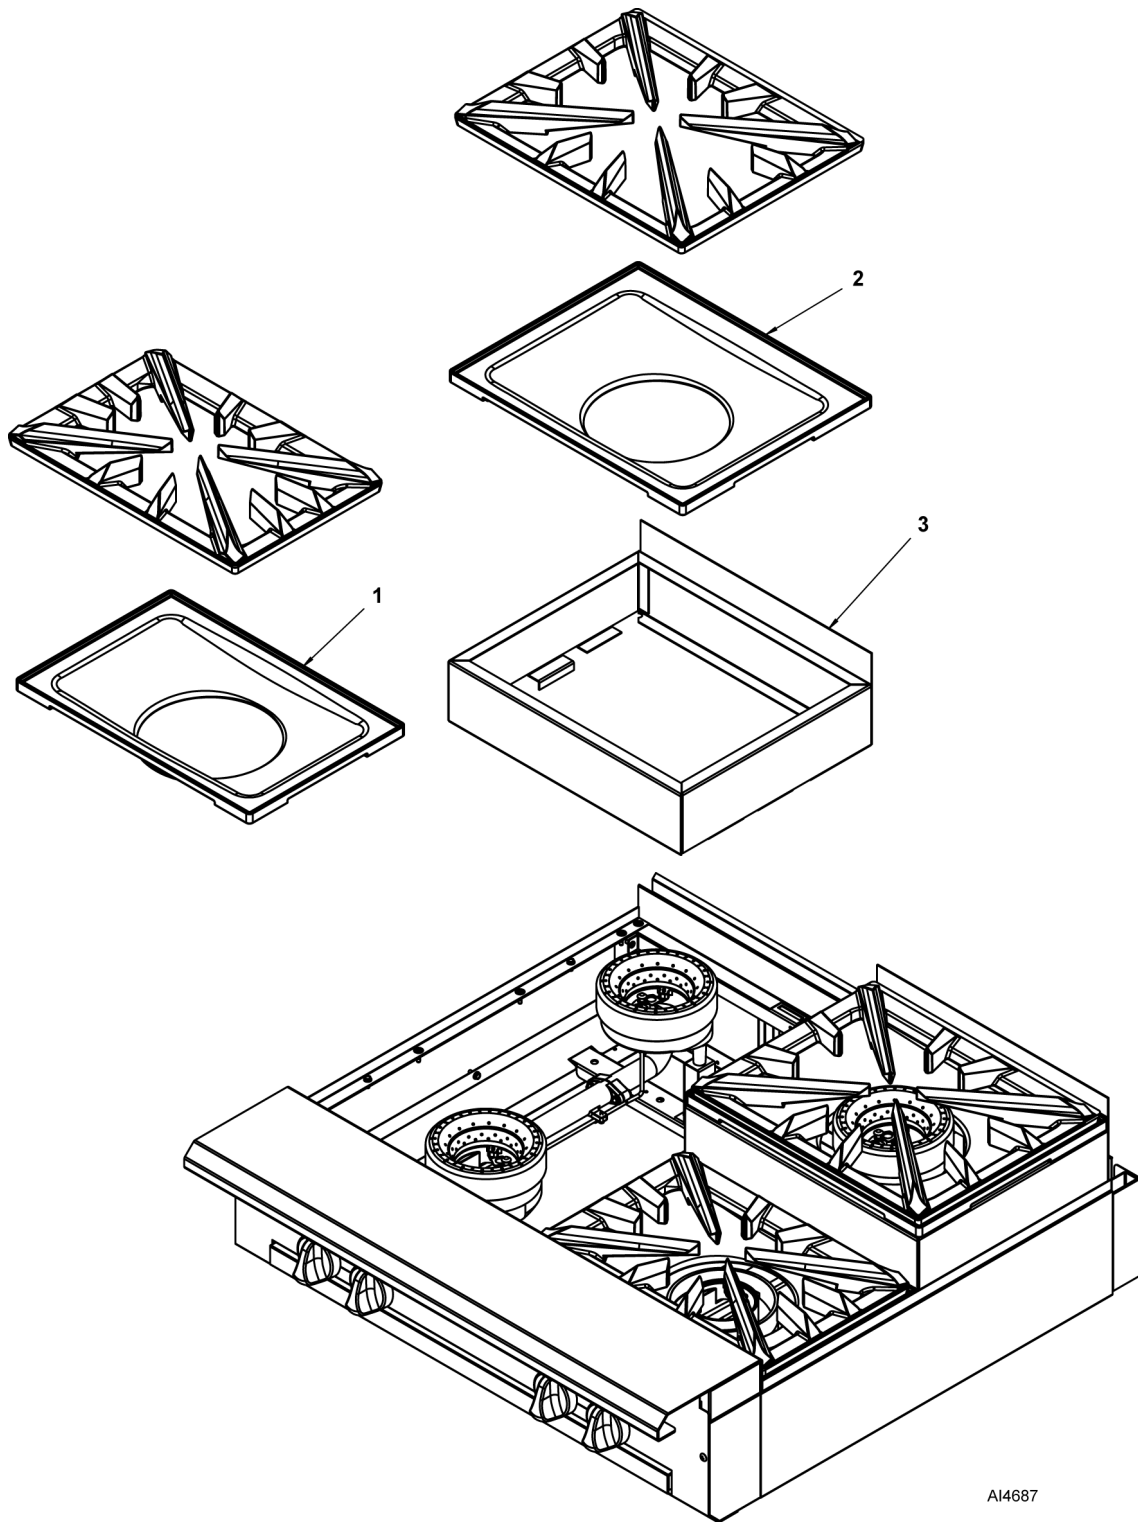

AI4687

36" AND 18" STEP UP OPEN TOP BURNER

36" AND 18" STEP UP OPEN TOP BURNER

ILLUS. PL-AI4687	PART NO.	NAME OF PART	AMT.
1	00-957882-00001	Bowl - Front 18" Step Up.....2	2
2	00-957881-00001	Bowl - Rear 18" Step Up.....2	2
3	00-957877-000G1	Frame - 18" Step Up.....2	2