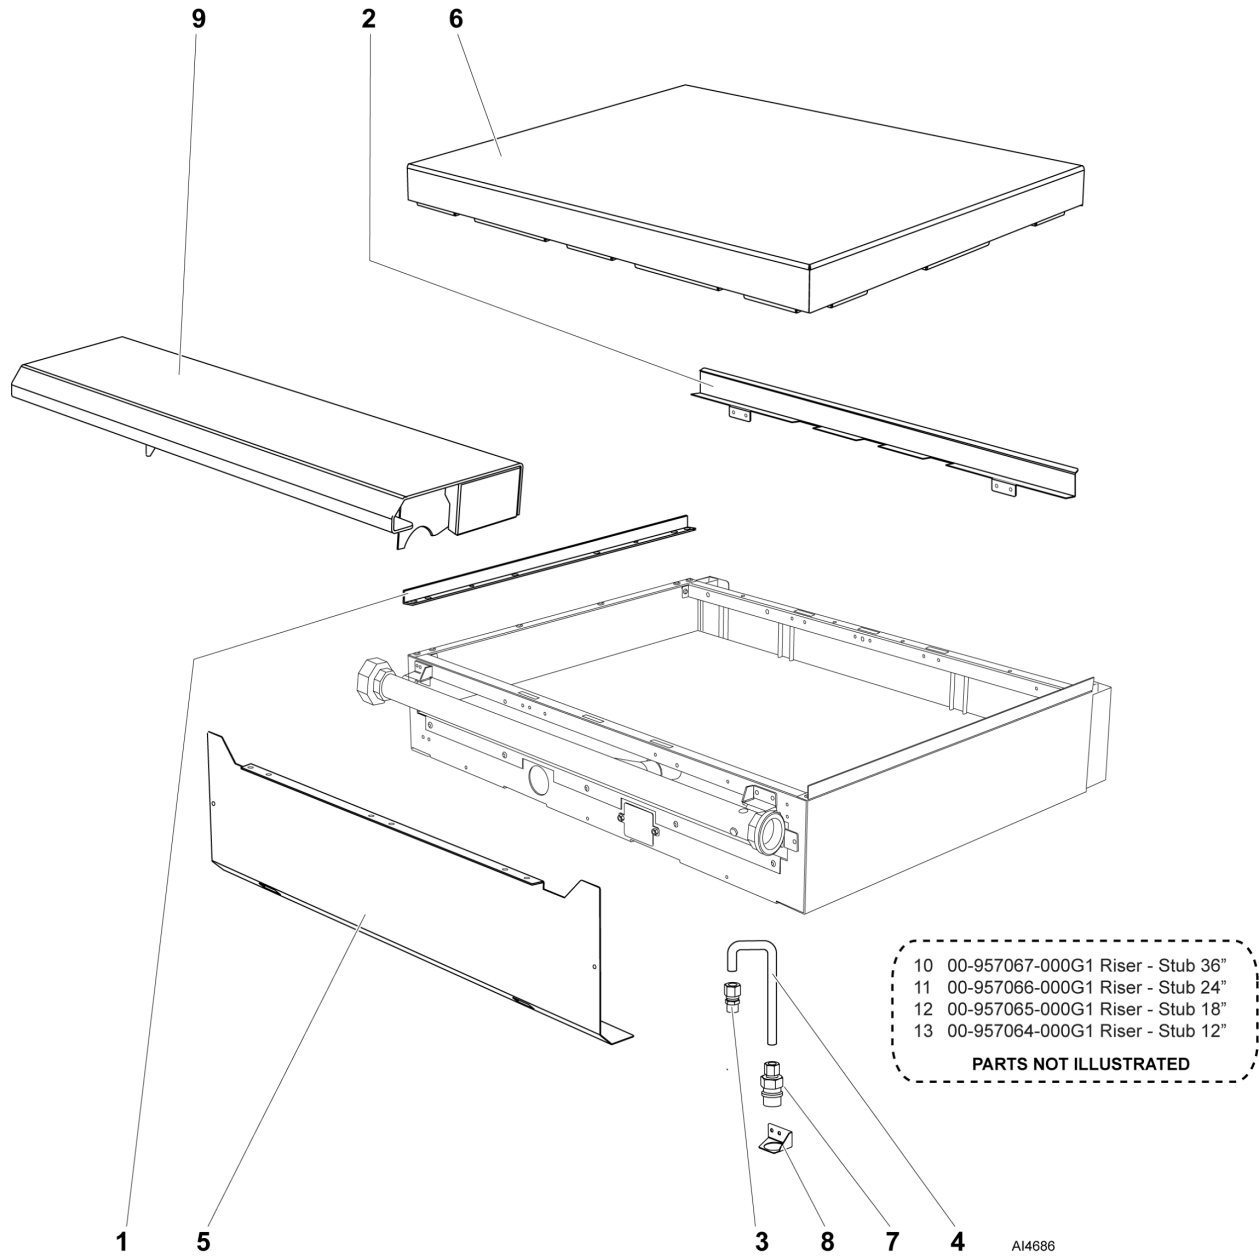

36", 24" & 18" THERMO CONTROL GRIDDLE TOP

ILLUS.	PART NO.	NAME OF PART	AMT.
	PL-AI4685		
1	00-957961-00001	Panel - Rear Closure 36" (Alum.) 36" Griddle Top.....	1
	00-957989-00001	Panel - Rear Closure 24" 24" Griddle Top.....	1
	00-957993-00001	Panel - Rear Closure 18" 18" Griddle Top.....	AR
2	00-499047-00001	Bracket - Disconnect.....	1
3	00-499555-00001	Disconnect - Gas Female.....	1
4	00-426509-00010	Tube - Flex 1/2" O.D. 10" Lg.....	1
5	00-499425-000G1	Front Top Assy. 36" Griddle Top.....	1
	00-956705-000G1	Front Top Assy. 24" Griddle Top.....	1
	00-956658-000G1	Front Top Assy 18" Griddle Top.....	1
6	00-957235-000G1	Front Top Assy - Condiment Rail 36" Griddle Top.....	1
	00-957239-000G1	Front Top Slide Rail Assy. 36" Griddle Top.....	1
	00-957357-000G1	Front Top Assy. - Condiment Rail 24" Griddle Top.....	1
	00-957235-000G1	Front Top Assy - Condiment Rail 18" Griddle Top.....	1
7	00-499112-00001	Bracket - Griddle Burner Support.....	3
8	00-499635-00001	Griddle Burner Assy.....	3
9	00-413302-00001	Clip - Pilot Mounting.....	3
10	00-497984-00001	Retainer - Grate.....	2
11	00-957982-000G4	Grease Drawer Assy. 36" Griddle Top.....	1
	00-956709-000G4	Grease Drawer Assy. 24" Griddle Top.....	1
	00-956677-000G4	Grease Drawer Assy. 18" Griddle Top.....	1
12	00-499622-000G2	NLA - Obsolete--36" Griddle Assy.....	1
	00-499957-000G2	NLA - Obsolete--24" Griddle Assy.....	1
	00-956674-000G2	NLA - Obsolete--18" Griddle Assy.....	1
13	00-957170-000G1	Griddle Baffle Assy. Center (Not Shown).....	2
14	00-956662-00001	Cover - Rear Manifold.....	1
	00-956710-00001	Cover - Hot Top 24" Griddle.....	1
15	00-499488-00002	Knob - Gas Thermostat.....	3
16	FP-012-02	Fitting - Tube 1/2 TBG X 3/8 MPT.....	1
17	00-404193-00001	Valve - Pilot.....	3
18	00-499488-00001	Thermostat - Gas.....	3
19	FP-085-68	Fitting- Elbow (7/16 TBG X 3/8 MPT).....	6
20	00-404079-0000F	Nozzle.....	3
21	00-418051-0000F	Hood - Orifice.....	3
22	FP-085-42	Fitting - Tube (7/16 TBG X 3/8 MPT).....	3
23	00-426508-00006	Tube - Flex 7/16" O.D. 6" Lg.....	3
24	00-426508-00010	Tube - Flex 7/16" O.D. 10" Lg.....	3
25	SD-036-79	Self-Tapping Screw 6-32 x 1/2 Type TT Hex Hd. (SST).....	6
26	FP-085-53	Pipe Plug 1/8.....	1
27	00-957604-000G2	Cover - Manifold 36" Thermo Griddle (Condiment Rail).....	1
	00-957602-000G2	Cover - Manifold 24" Thermo Griddle (Condiment Rail).....	1
	00-957594-000G1	Cover - Manifold 18" Thermo Griddle.....	1
28	00-957396-00002	Baffle - Griddle.....	1
	00-957988-00002	Baffle - 24" Forward Griddle.....	1
	00-957992-00002	Baffle - 18" Forward Griddle.....	1
29	00-788541-0000A	Tube - Pilot, Flex (W/Tip).....	2
30	00-956939-00002	Tube - Pilot, Flex (W/Tip).....	1

36", 24", 18" & 12" WORK TOP