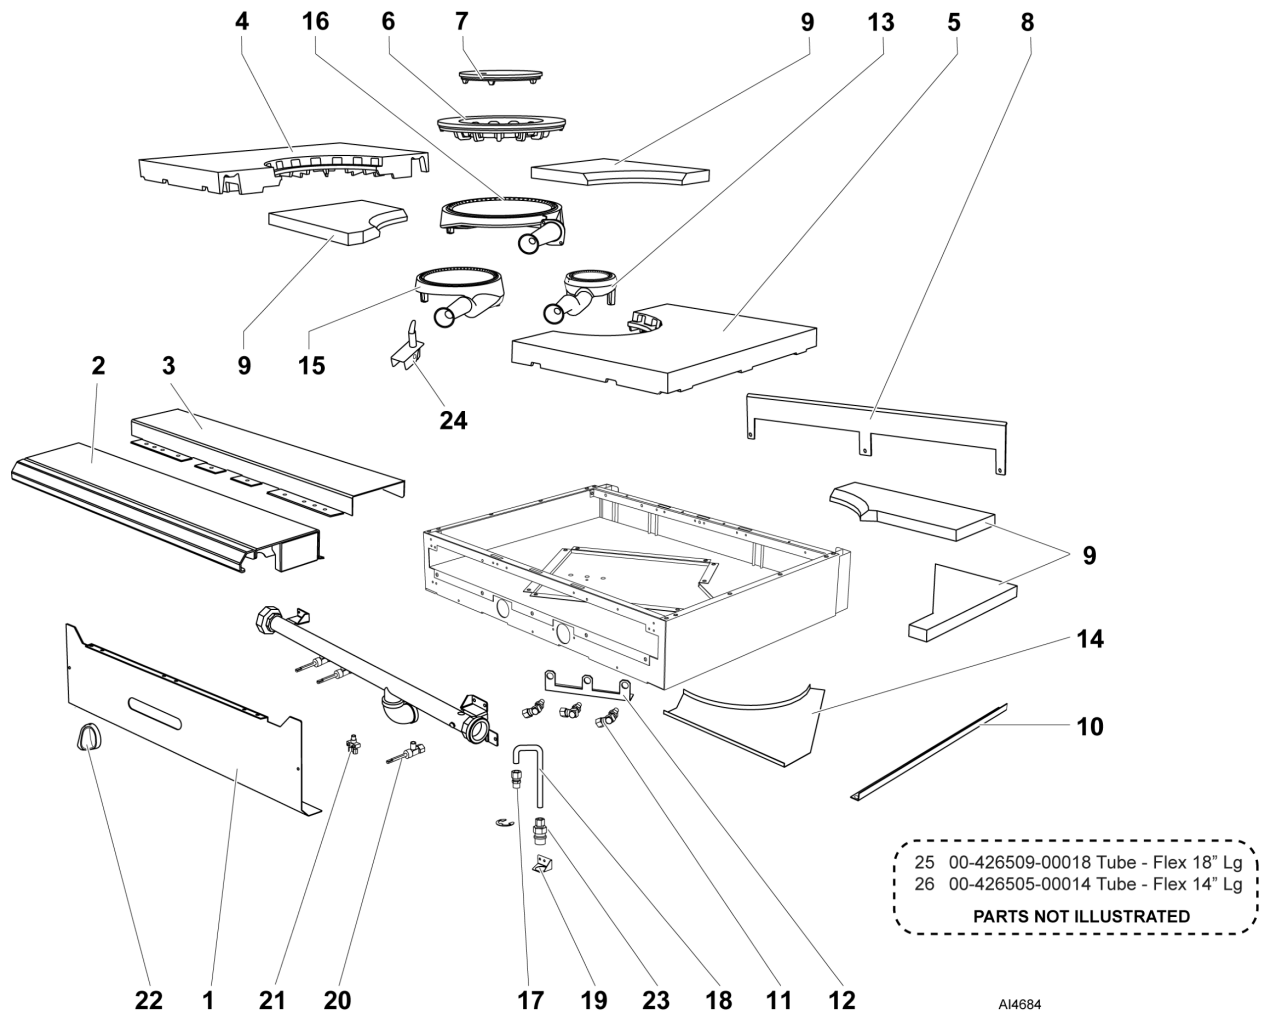

A14684

36" & 18" FRENCH TOP RADIAL FIN HOT TOP

36" & 18" FRENCH TOP RADIAL FIN HOT TOP

ILLUS.	PART NO.	NAME OF PART	AMT.
	PL-AI4684		
1	00-957576-00001	Cover - Manifold W/Rail 36" Radial Fin. Hot Top.....	1
	00-957563-00001	Cover Manifold 18" Radial Fin. Hot Top.....	1
2	00-499425-000G1	Front Top Assy. 36" Radial Fin. Hot Top.....	1
	00-956658-000G1	Front Top Assy 18" Radial Fin. Hot Top.....	1
3	00-957235-000G1	Front Top Assy - Condiment Rail.....	1
	00-957239-000G1	Front Top Slide Rail Assy.....	1
4	00-499814-00001	Casting - LH Radial Fin. 36" Radial Fin. Hot Top.....	1
	00-956800-00001	Casting - Radial Fin. 18" Radial Fin. Hot Top.....	1
5	00-499814-00002	Casting - RH Radial Fin. 36".....	1
6	00-400705-00001	Ring - TOP.....	1
7	00-715211-000GR	Plate - Top.....	1
8	00-956809-00002	Deflector - Radial Fin. Rear 36" Radial Fin. Hot Top.....	1
	00-956663-00001	Deflector - Radial Fin. 18" Radial Fin. Hot Top.....	1
9	00-956622-000G1	Brick Set 36" Radial Fin. Hot Top.....	1
	00-956799-000G1	Brick Set 18" Radial Fin. Hot Top.....	1
10	00-497984-00001	Retainer - Grate.....	1
11	00-719383	Elbow 3/8 Orifice W/O Plug.....	1
12	00-499810-00002	Bracket - Pilot.....	1
13	00-957801-000G1	Burner - Inner, Radial Fin 36" Radial Fin. Hot Top.....	1
	00-956794-00001	Burner - 18" Inner 18" Radial Fin. Hot Top.....	1
14	00-957946-000G1	Plate - Aeration Assy. 36" Radial Fin. Hot Top.....	1
	00-957710-000G1	Plate - Aeration, Assy. 18" Radial Fin. Hot Top.....	1
15	00-409413-00001	Burner - Casting 36" Radial Fin. Hot Top.....	1
	00-956793-00001	Burner - 18" Outer 18" Radial Fin. Hot Top.....	1
16	00-409412-00001	Burner - Casting.....	1
17	FP-012-02	Fitting - Tube 1/2 TBG X 3/8 MPT.....	1
18	00-426509-00010	Tube - Flex 1/2" O.D. 10" Lg.....	1
19	00-499047-00001	Bracket - Disconnect.....	1
20	00-408379-00004	Valve - Burner (Top).....	3
21	00-957814-00001	Valve - Dual Pilot.....	1
22	00-499712-00001	Knob - HD Burner.....	3
23	00-499555-00001	Disconnect - Gas Female.....	1
24	00-409839-00003	Burner - Pilot.....	3
25	00-426509-00018	Tube - Flex 1/2" O.D. 18" Lg.....	3
26	00-426505-00014	Tube - Flex 1/4" O.D. 14" Lg.....	2