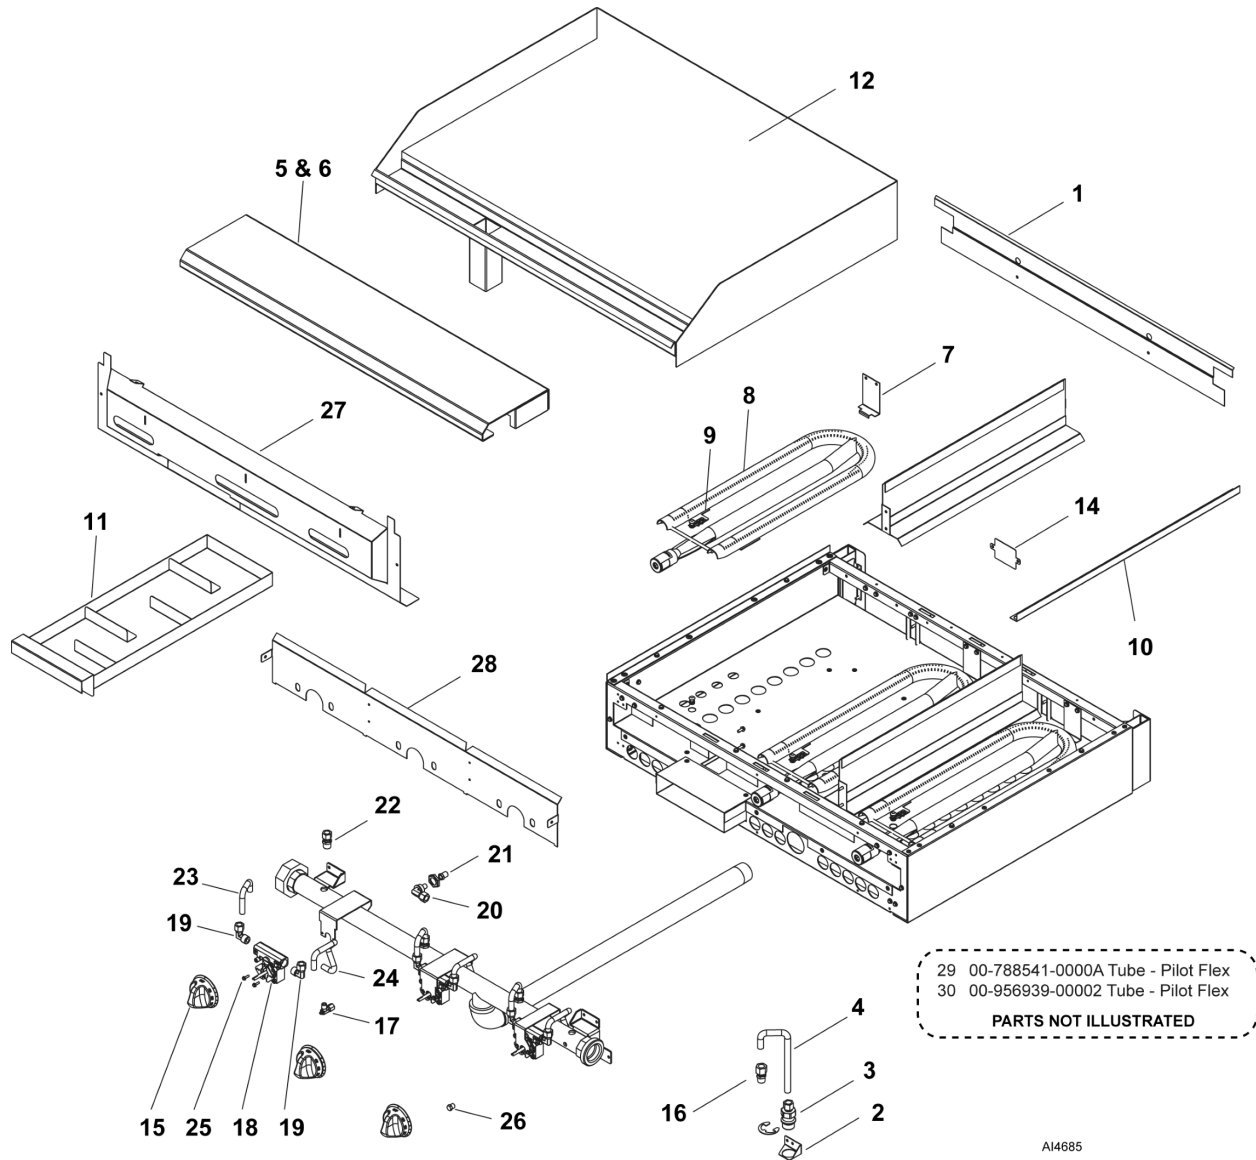

AI4685

36", 24" & 18" THERMO CONTROL GRIDDLE TOP

36", 24" & 18" THERMO CONTROL GRIDDLE TOP

ILLUS.	PART NO.	NAME OF PART	AMT.
	PL-AI4685		
1	00-957961-00001	Panel - Rear Closure 36" (Alum.) 36" Griddle Top.....	1
	00-957989-00001	Panel - Rear Closure 24" 24" Griddle Top.....	1
	00-957993-00001	Panel - Rear Closure 18" 18" Griddle Top.....	AR
2	00-499047-00001	Bracket - Disconnect.....	1
3	00-499555-00001	Disconnect - Gas Female.....	1
4	00-426509-00010	Tube - Flex 1/2" O.D. 10" Lg.....	1
5	00-499425-000G1	Front Top Assy. 36" Griddle Top.....	1
	00-956705-000G1	Front Top Assy. 24" Griddle Top.....	1
	00-956658-000G1	Front Top Assy 18" Griddle Top.....	1
6	00-957235-000G1	Front Top Assy - Condiment Rail 36" Griddle Top.....	1
	00-957239-000G1	Front Top Slide Rail Assy. 36" Griddle Top.....	1
	00-957357-000G1	Front Top Assy. - Condiment Rail 24" Griddle Top.....	1
	00-957235-000G1	Front Top Assy - Condiment Rail 18" Griddle Top.....	1
7	00-499112-00001	Bracket - Griddle Burner Support.....	3
8	00-499635-00001	Griddle Burner Assy.....	3
9	00-413302-00001	Clip - Pilot Mounting.....	3
10	00-497984-00001	Retainer - Grate.....	2
11	00-957982-000G4	Grease Drawer Assy. 36" Griddle Top.....	1
	00-956709-000G4	Grease Drawer Assy. 24" Griddle Top.....	1
	00-956677-000G4	Grease Drawer Assy. 18" Griddle Top.....	1
12	00-499622-000G2	NLA - Obsolete--36" Griddle Assy.....	1
	00-499957-000G2	NLA - Obsolete--24" Griddle Assy.....	1
	00-956674-000G2	NLA - Obsolete--18" Griddle Assy.....	1
13	00-957170-000G1	Griddle Baffle Assy. Center (Not Shown).....	2
14	00-956662-00001	Cover - Rear Manifold.....	1
	00-956710-00001	Cover - Hot Top 24" Griddle.....	1
15	00-499488-00002	Knob - Gas Thermostat.....	3
16	FP-012-02	Fitting - Tube 1/2 TBG X 3/8 MPT.....	1
17	00-404193-00001	Valve - Pilot.....	3
18	00-499488-00001	Thermostat - Gas.....	3
19	FP-085-68	Fitting- Elbow (7/16 TBG X 3/8 MPT).....	6
20	00-404079-0000F	Nozzle.....	3
21	00-418051-0000F	Hood - Orifice.....	3
22	FP-085-42	Fitting - Tube (7/16 TBG X 3/8 MPT).....	3
23	00-426508-00006	Tube - Flex 7/16" O.D. 6" Lg.....	3
24	00-426508-00010	Tube - Flex 7/16" O.D. 10" Lg.....	3
25	SD-036-79	Self-Tapping Screw 6-32 x 1/2 Type TT Hex Hd. (SST).....	6
26	FP-085-53	Pipe Plug 1/8.....	1
27	00-957604-000G2	Cover - Manifold 36" Thermo Griddle (Condiment Rail).....	1
	00-957602-000G2	Cover - Manifold 24" Thermo Griddle (Condiment Rail).....	1
	00-957594-000G1	Cover - Manifold 18" Thermo Griddle.....	1
28	00-957396-00002	Baffle - Griddle.....	1
	00-957988-00002	Baffle - 24" Forward Griddle.....	1
	00-957992-00002	Baffle - 18" Forward Griddle.....	1
29	00-788541-0000A	Tube - Pilot, Flex (W/Tip).....	2
30	00-956939-00002	Tube - Pilot, Flex (W/Tip).....	1