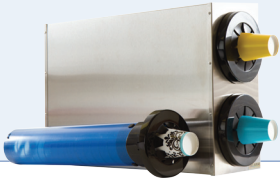

FINDING THE RIGHT DISPENSER

Wireworks™

Sentry®

EZ-Fit®

Stainless Steel

Water and
Pull-Type Cup

JUST GOT A WHOLE LOT EASIER

Where will the cup dispenser go?