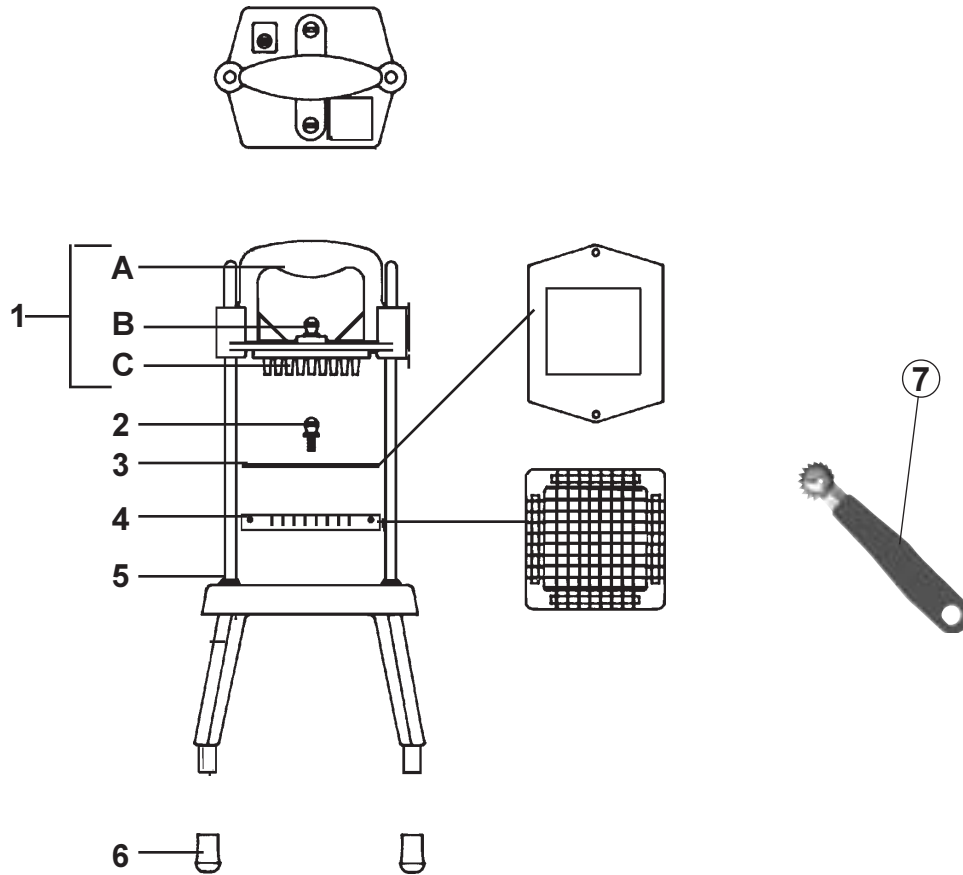

EXPLODED VIEW

PARTS LIST

ITEM	PART NO.	DESCRIPTION
1	910-38S	Complete Pusher Head Assy. (Consists of Items A, B & C)
A	910-34	Pusher Head Handle
B	76-563	Thumbscrews
C	910-38	Pusher Head
2	76-582S	Thumbscrews (Package of 2)
3	910-39	Blade Cover
4	910-50	Blade Set
5	910-8	Guide Rod Cushions (Package of 2)
6	89-959S	Feet (Package of 4)
7	953	Core-It