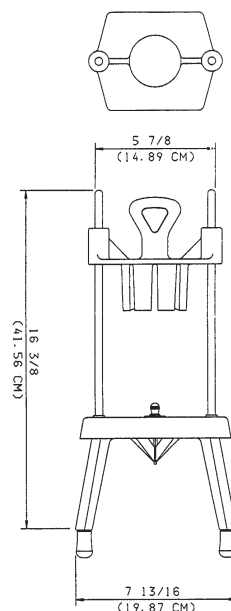

Simply place your lemons, limes or other fruits and vegetables into the Wedge Witch™, and with one firm, quick stroke, the Wedge Witch™ instantly delivers perfect wedges every time.

The solid, cast-aluminum construction and non-skid rubber feet provide stability and long lasting performance. The safety head prevents misalignment, blade damage, and protects the hands of the operator. Select either of the easy-to-clean six or eight section models.

ORDERING INFORMATION

Model Number	Description
908-A6	6 Section Wedge Witch™
908-A8	8 Section Wedge Witch™
908-70	6 Section Replacement Blade Set
925-059S	8 Section Replacement Blade Set

925-059S

CERTIFICATIONS

Designs and Specifications are subject to change without notice.

DIMENSIONS

Model Number	Width in(cm)	Length in(cm)	Height in(cm)	Shipping Weight lb(kg)	Shipping cu.ft. (cu.m.)
908-A	10 (25.4)	7.81 (19.87)	16.38 (41.56)	6 (2.7)	.8 (.02)