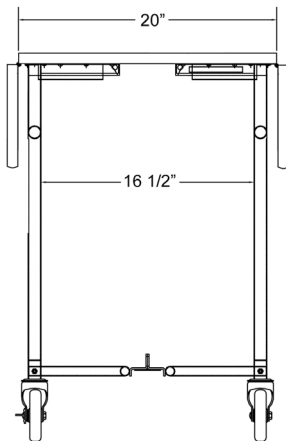

Spec.

AIA #

Geneva Designs, LLC

4900 West Electric Avenue • West Milwaukee, WI 53219 U.S.A.

800-870-2779 • 414-902-6400 • Fax 414-902-6446 • www.genevadesignsllc.com

Room Service Tables

Choice, Space Saver Series

**Model
74413**

**Model
74415**

Product Information

Model	Series	Overall Size*			Storage Size			Frame	Leaf Support	Top	Case Wt. Lbs.
		W	L	H	W	L	H				
74412	Choice	40" (1016)	40" (1016)	30" (726)	22 1/4" (565)	40" (1016)	30" (726)	Black Powder Coat	Slide Bar	Round	51 (23.1 kg)
74412S	Choice	40" (1016)	40" (1016)	30" (726)	22 1/4" (565)	40" (1016)	30" (726)	Chrome	Slide Bar	Round	51 (23.1 kg)
74413	Choice	36" (914)	36" (914)	30" (726)	22 1/4" (565)	36" (914)	30" (726)	Black Powder Coat	Slide Bar	Square	52 (23.5 kg)
74413S	Choice	36" (914)	36" (914)	30" (726)	22 1/4" (565)	36" (914)	30" (726)	Chrome	Slide Bar	Square	52 (23.5 kg)
74415	Space Saver	40" (1016)	40" (1016)	30" (726)	14" (356)	40" (1016)	37" (940)	Black Powder Coat	Spring Arm	Round	55 (24.9 kg)
74415S	Space Saver	40" (1016)	40" (1016)	30" (726)	14" (356)	40" (1016)	37" (940)	Chrome	Spring Arm	Round	55 (24.9 kg)
74416	Space Saver	36" (914)	36" (914)	30" (726)	14" (356)	36" (914)	37" (940)	Black Powder Coat	Spring Arm	Square	56 (25.4 kg)
74416S	Space Saver	36" (914)	36" (914)	30" (726)	14" (356)	36" (914)	37" (940)	Chrome	Spring Arm	Square	56 (25.4 kg)