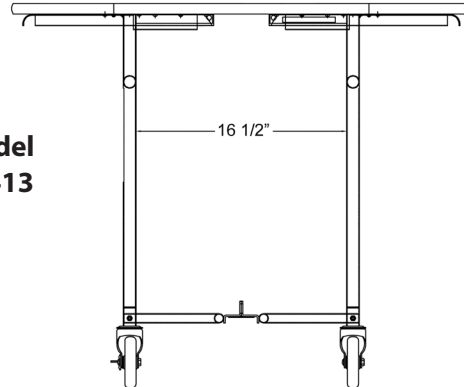

Spec.

AIA #

Geneva Designs, LLC

4900 West Electric Avenue • West Milwaukee, WI 53219 U.S.A.

800-870-2779 • 414-902-6400 • Fax 414-902-6446 • www.genevadesignsllc.com

Room Service Tables

Choice, Space Saver Series

**Model
74413**

**Model
74415**

Product Information

Model	Series	Overall Size*			Storage Size			Frame	Leaf Support	Top	Case Wt. Lbs.
		W	L	H	W	L	H				
74412	Choice	40" (1016)	40" (1016)	30" (726)	22 1/4" (565)	40" (1016)	30" (726)	Black Powder Coat	Slide Bar	Round	51 (23.1 kg)
74412S	Choice	40" (1016)	40" (1016)	30" (726)	22 1/4" (565)	40" (1016)	30" (726)	Chrome	Slide Bar	Round	51 (23.1 kg)
74413	Choice	36" (914)	36" (914)	30" (726)	22 1/4" (565)	36" (914)	30" (726)	Black Powder Coat	Slide Bar	Square	52 (23.5 kg)
74413S	Choice	36" (914)	36" (914)	30" (726)	22 1/4" (565)	36" (914)	30" (726)	Chrome	Slide Bar	Square	52 (23.5 kg)
74415	Space Saver	40" (1016)	40" (1016)	30" (726)	14" (356)	40" (1016)	37" (940)	Black Powder Coat	Spring Arm	Round	55 (24.9 kg)
74415S	Space Saver	40" (1016)	40" (1016)	30" (726)	14" (356)	40" (1016)	37" (940)	Chrome	Spring Arm	Round	55 (24.9 kg)
74416	Space Saver	36" (914)	36" (914)	30" (726)	14" (356)	36" (914)	37" (940)	Black Powder Coat	Spring Arm	Square	56 (25.4 kg)
74416S	Space Saver	36" (914)	36" (914)	30" (726)	14" (356)	36" (914)	37" (940)	Chrome	Spring Arm	Square	56 (25.4 kg)