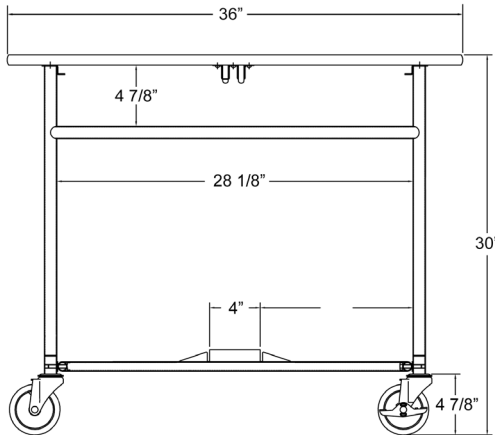

Spec.

AIA #

Geneva Designs, LLC

4900 West Electric Avenue • West Milwaukee, WI 53219 U.S.A.

800-870-2779 • 414-902-6400 • Fax 414-902-6446 • www.genevadesignsllc.com

Room Service Tables

Choice, Space Saver Series

**Model
74413**

**Model
74415**

Product Information

Model	Series	Overall Size*			Storage Size			Frame	Leaf Support	Top	Case Wt. Lbs.
		W	L	H	W	L	H				
74412	Choice	40" (1016)	40" (1016)	30" (726)	22 1/4" (565)	40" (1016)	30" (726)	Black Powder Coat	Slide Bar	Round	51 (23.1 kg)
74412S	Choice	40" (1016)	40" (1016)	30" (726)	22 1/4" (565)	40" (1016)	30" (726)	Chrome	Slide Bar	Round	51 (23.1 kg)
74413	Choice	36" (914)	36" (914)	30" (726)	22 1/4" (565)	36" (914)	30" (726)	Black Powder Coat	Slide Bar	Square	52 (23.5 kg)
74413S	Choice	36" (914)	36" (914)	30" (726)	22 1/4" (565)	36" (914)	30" (726)	Chrome	Slide Bar	Square	52 (23.5 kg)
74415	Space Saver	40" (1016)	40" (1016)	30" (726)	14" (356)	40" (1016)	37" (940)	Black Powder Coat	Spring Arm	Round	55 (24.9 kg)
74415S	Space Saver	40" (1016)	40" (1016)	30" (726)	14" (356)	40" (1016)	37" (940)	Chrome	Spring Arm	Round	55 (24.9 kg)
74416	Space Saver	36" (914)	36" (914)	30" (726)	14" (356)	36" (914)	37" (940)	Black Powder Coat	Spring Arm	Square	56 (25.4 kg)
74416S	Space Saver	36" (914)	36" (914)	30" (726)	14" (356)	36" (914)	37" (940)	Chrome	Spring Arm	Square	56 (25.4 kg)

* With leaves in serving position. Dimensions in () denote metric millimeters, unless otherwise noted.

Geneva Designs, LLC

4900 West Electric Avenue • West Milwaukee, WI 53219 U.S.A.

800-870-2779 • 414-902-6400 • Fax 414-902-6446 • www.genevadesignsllc.com