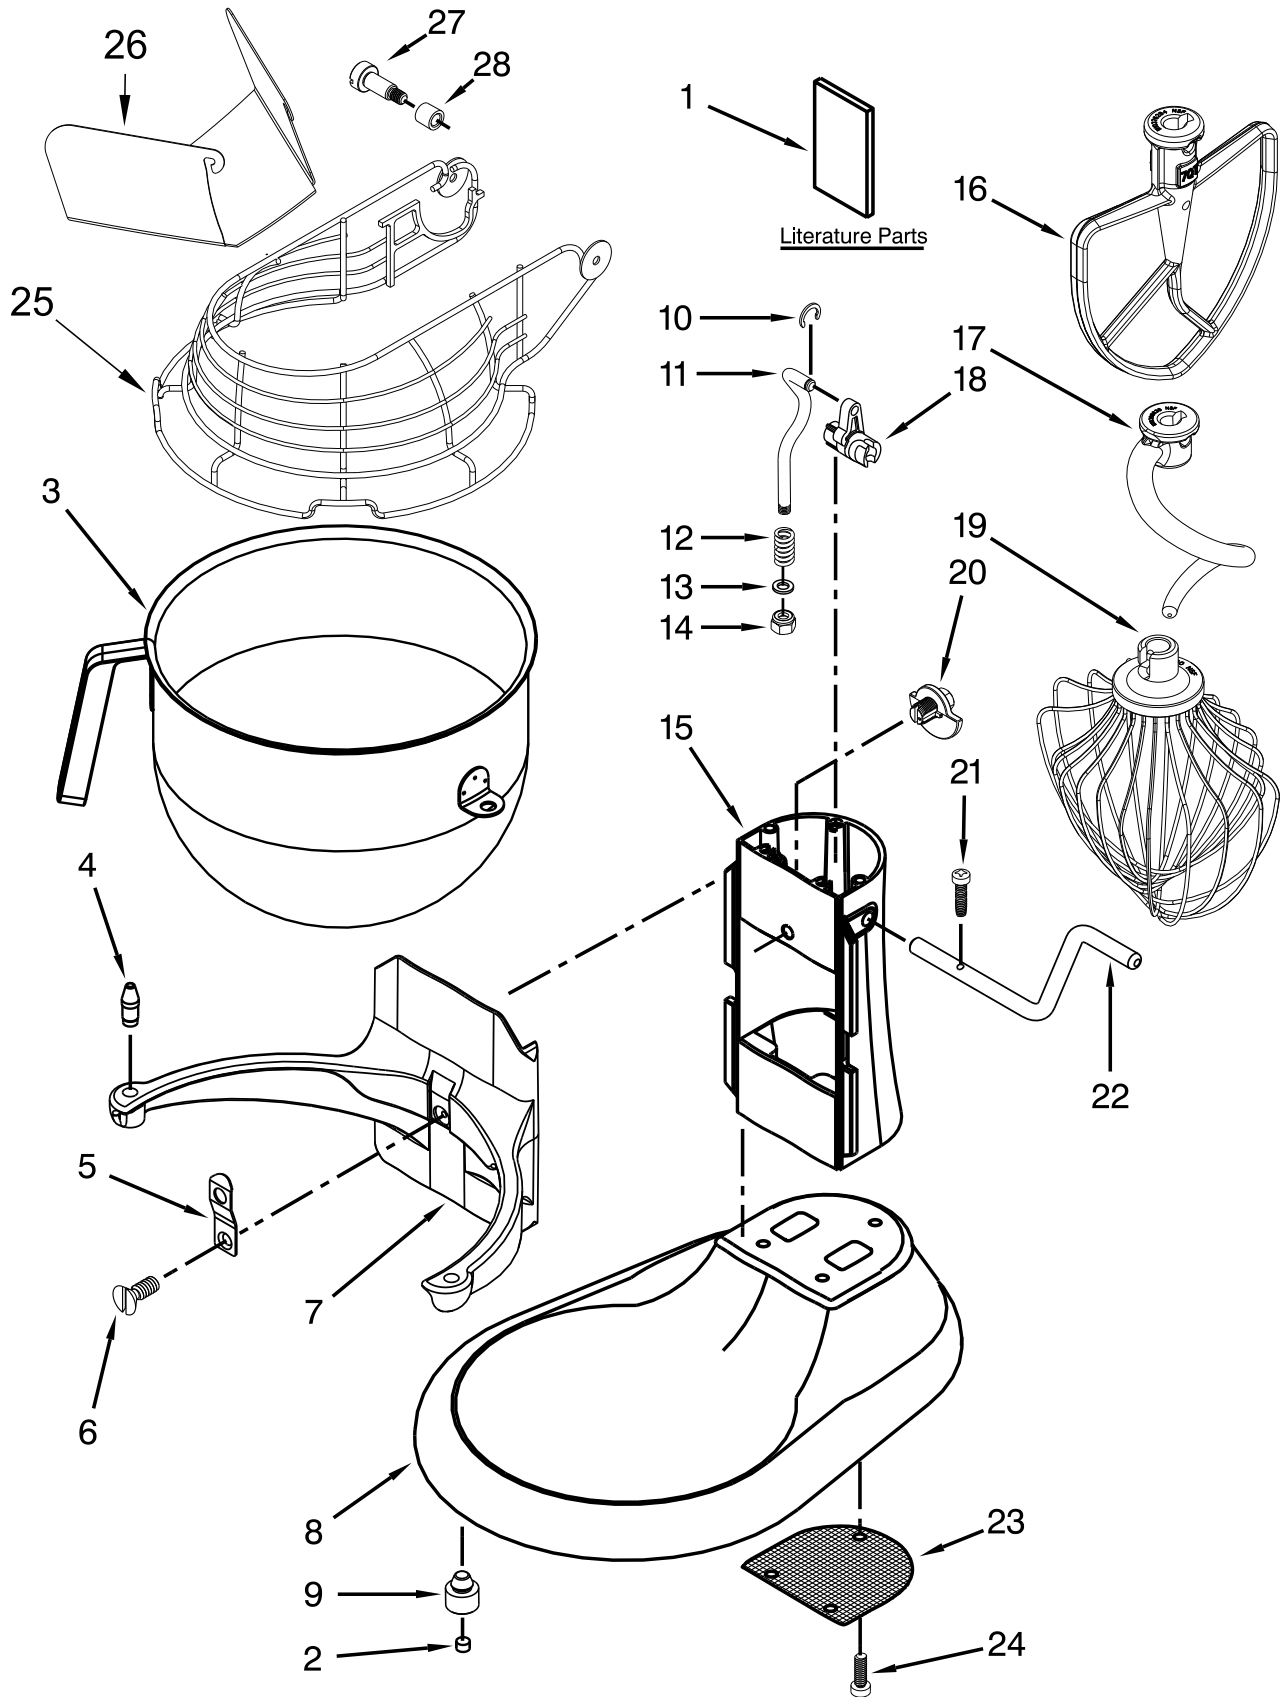

BASE AND PEDESTAL UNIT PARTS

BASE AND PEDESTAL UNIT PARTS

<u>Illus.</u> <u>No.</u>	<u>Part No.</u>	<u>Description</u>	<u>Illus.</u> <u>No.</u>	<u>Part No.</u>	<u>Description</u>	<u>Illus.</u> <u>No.</u>	<u>Part No.</u>	<u>Description</u>
1		Literature Parts	9	9708649	Foot	20	9703426	Cam, Adjusting
	W10581080	Use and Care Guide	10	9703307	Ring, Retaining	21	3400863	Screw
2	W10439369	Plug, Foot	11	W10598835	Rod, Bowl Lift	22	W10598836	Handle, Bowl Lift
3	W10508588	Bowl, 8 Quart	12	9237	Spring, Lift Rod	23	9706814	Screen, Vent
4	240185	Pin, Retaining Bowl	13	9703439	Washer	24	3400200	Screw
5	W10504114	Clip, Bowl Retainer	14	8533907	Nut			
6	3400018	Screw	15		Column and Pins (Refer to Color Variation Parts Page)			
7		Bowl Support and Pins (Refer to Color Variation Parts Page)	16	W10376294	Beater, Flat (Stainless)			
8		Base and Foot Assembly (Refer to Color Variation Parts Page)	17	W10462785	Hook, Dough (Stainless)			
			18	9706885	Arm, Bowl Lift			
			19	W10600940	Whip, Wire			