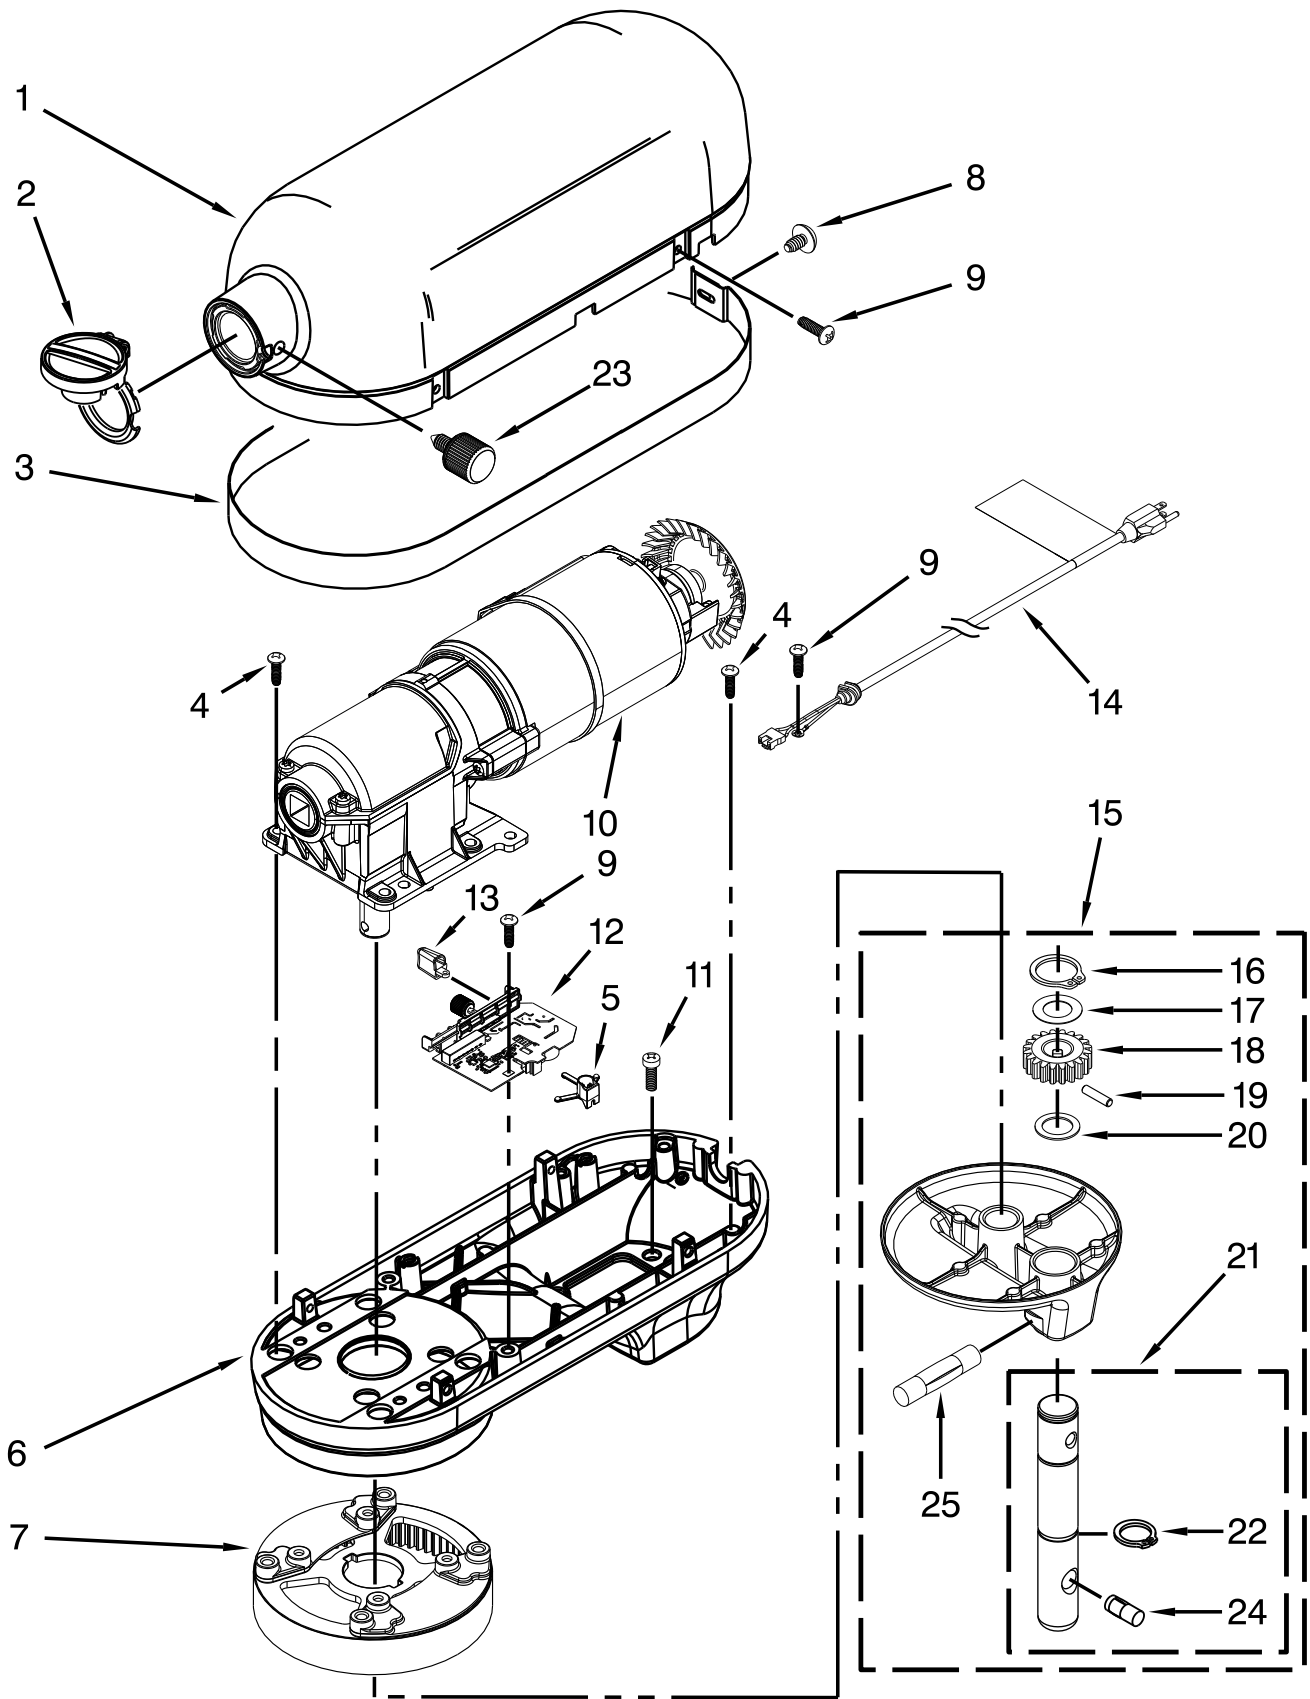

KitchenAid®

**8 QT. STAND MIXER
COMMERCIAL - BOWL LIFT**

MODELS:

KSM8990WH0 (White)
KSM8990NP0 (Nickel Pearl)
KSM8990OB0 (Onyx Black)
KSM8990ER0 (Empire Red)
KSM8990DP0 (Dark Pewter)
KSM8990ES0 (Espresso)
KSM8990SL0 (Silver)

CASE, GEARING AND PLANETARY UNIT PARTS

CASE, GEARING AND PLANETARY UNIT PARTS

<u>Illus.</u> <u>No.</u>	<u>Part No.</u>	<u>Description</u>	<u>Illus.</u> <u>No.</u>	<u>Part No.</u>	<u>Description</u>	<u>Illus.</u> <u>No.</u>	<u>Part No.</u>	<u>Description</u>
1		Motor Housing (Refer to Color Variation Parts Page)	8	3400617	Screw	16	9703438	Ring, Retaining
2	W10394928	Cap, Attachment Hub, Hinged	9	3400814	Screw	17	9706090	Washer
3		Trim Band (Refer to Color Variation Parts Page)	10	W10517938	Motor, 120 Volt Assembly	18	W10234643	Gear, Pinion
4	W10351843	Screw	11	3400200	Screw	19	9707223	Pin, Retaining
5	W10305968	Holder, Control	12	W10487697	Control Assembly, 120 Volt	20	8533910	Washer
6		Lower Gearcase (Refer to Color Variation Parts Page)	13	W10307854	Guard, Switch	21	9708191	Shaft, Agitator
7	W10234493	Gear, Ring and Plate Assembly	14		Cord, Power	22	9703680	Clip, Retaining
			15	W10308001	Orange Planetary Assembly (Refer to Color Variation Parts Page)	23		Thumb Screw
							W10360791	Black
						24	9704677	Pin, Groove
						25	W10234531	Pin, Groove