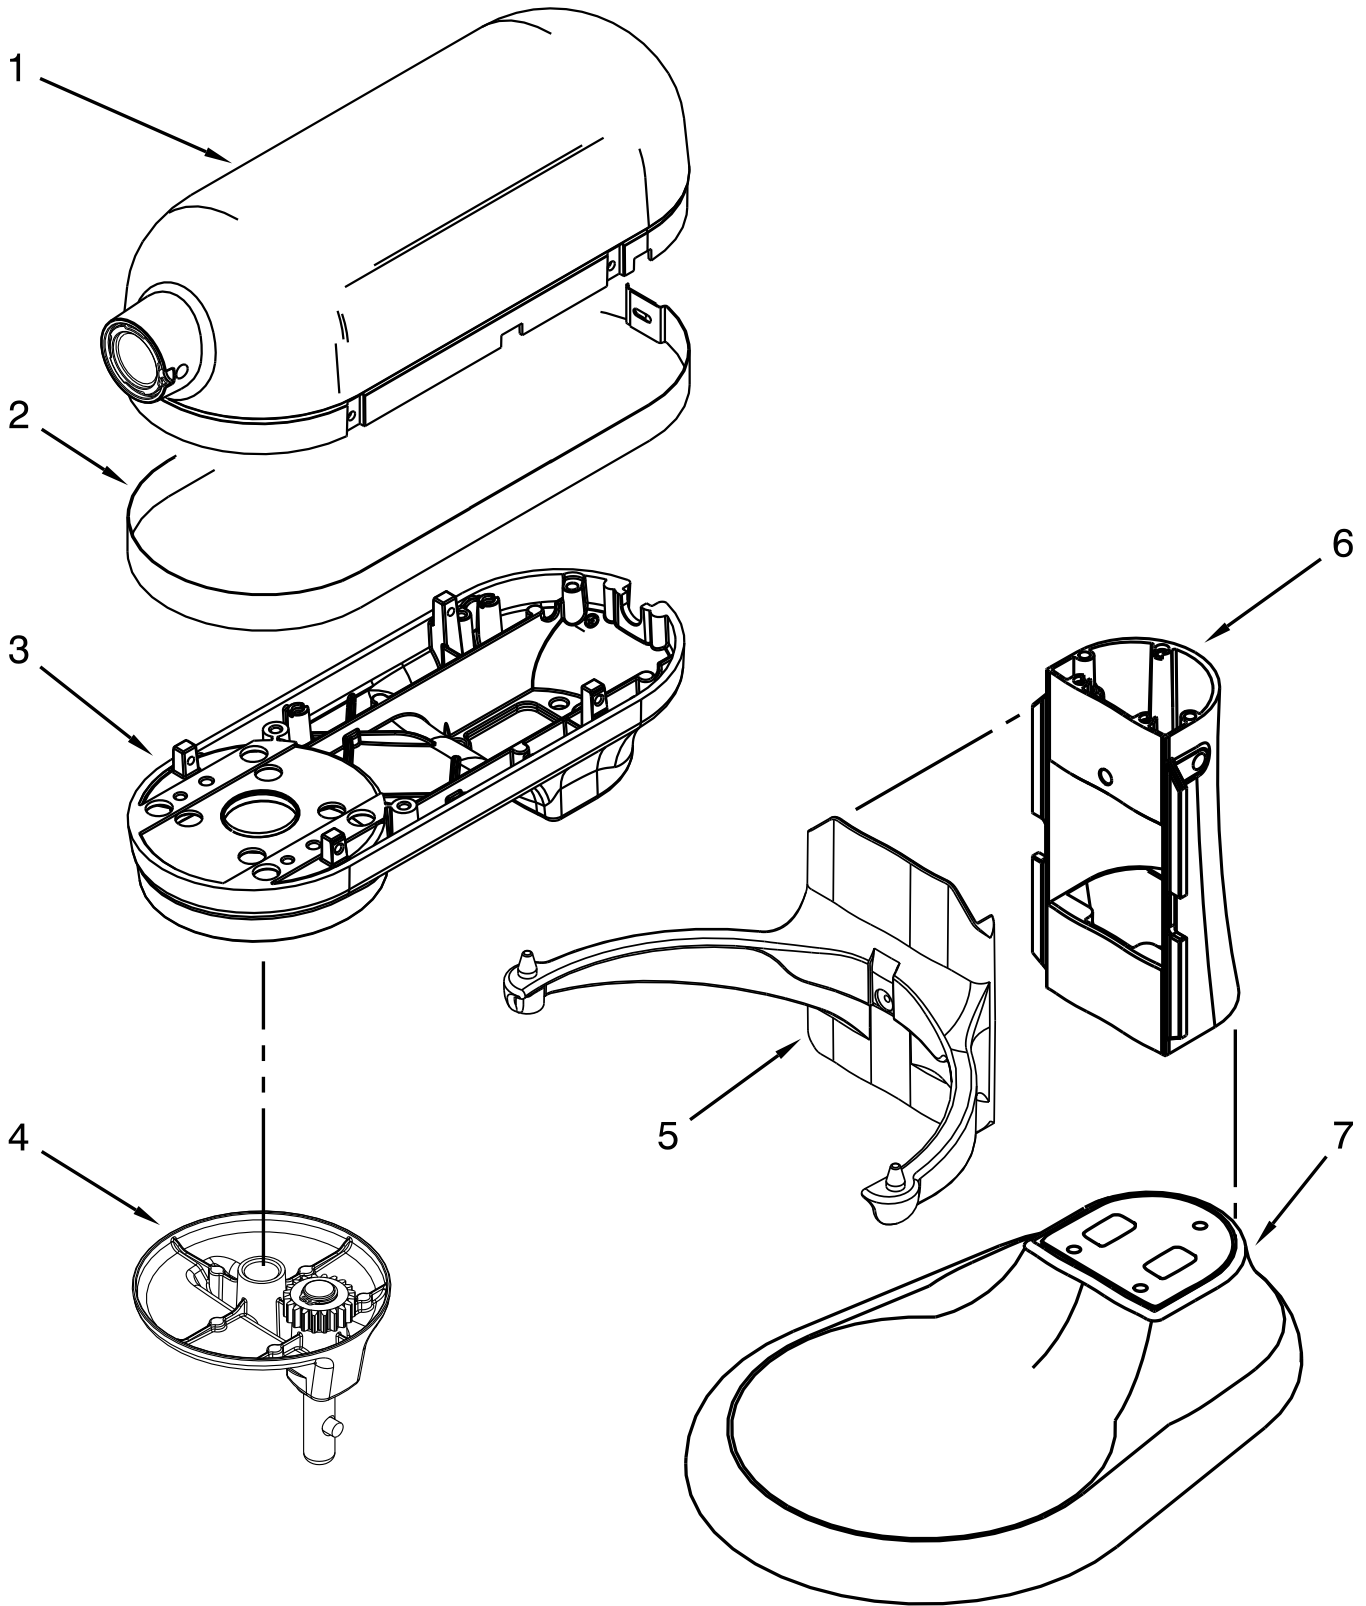

COLOR VARIATION PARTS

COLOR VARIATION PARTS

<u>Illus.</u> <u>No.</u>	<u>Part No.</u> <u>Description</u>	<u>Illus.</u> <u>No.</u>	<u>Part No.</u> <u>Description</u>	<u>Illus.</u> <u>No.</u>	<u>Part No.</u> <u>Description</u>
1	Motor Housing 9703311 White 9708749 Nickel Pearl 9705296 Onyx Black 9705300 Empire Red 9708711 Dark Pewter/Slate	4	Planetary W10540185 Chrome	7	Base & Foot Assembly 9703690 White
	W10453625 Espresso 9709571 Silver	5	Bowl Support and Pins 9703674 White 9708760 Nickel Pearl 9705356 Onyx Black 9705360 Empire Red 9708722 Dark Pewter/Slate		9708766 Nickel Pearl 9705344 Onyx Black 9705348 Empire Red 9708728 Dark Pewter/Slate
2	Trim Band W10540366 Dark Platinum		W10453636 Espresso W10327840 Silver		W10453644 Espresso 9709588 Silver
3	Lower Gearcase W10307855 White W10527047 Nickel Pearl W10535254 Onyx Black W10524029 Empire Red W10567055 Dark Pewter/Slate	6	Column and Pins 9703673 White 9708763 Nickel Pearl 9705320 Onyx Black 9705324 Empire Red 9708725 Dark Pewter/Slate		
	W10609124 Espresso W10540257 Silver		W10453639 Espresso 9709585 Silver