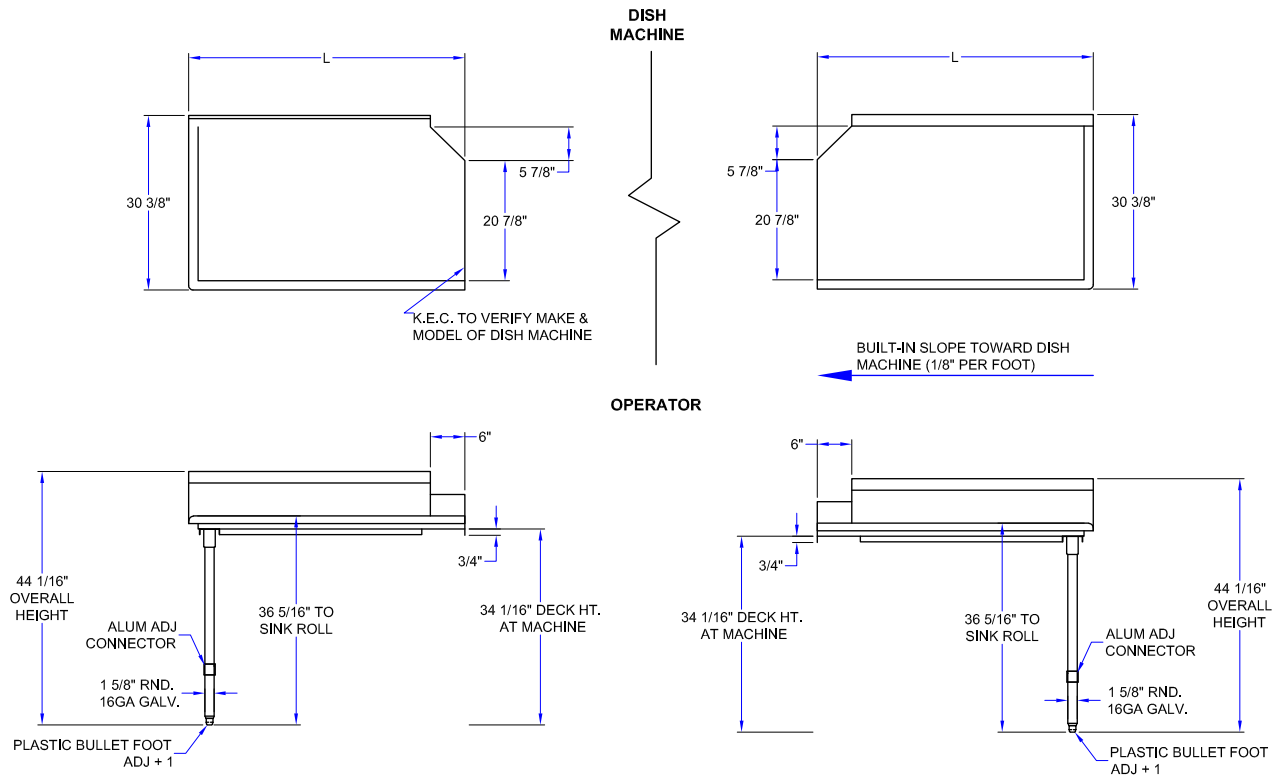

DETAILED SPECIFICATIONS

- UNITS 7 FT. AND LARGER ARE FURNISHED WITH SIX LEGS.

18 GAUGE - CLEAN DISHTABLES "E-SERIES"

DIMENSIONS (LXW)	DESCRIPTION	MODEL #	BOWL SIZE	WT. (LBS)
26" X 30"	LEFT SIDE	EDTC8-S30-L26	-	29
26" X 30"	RIGHT SIDE	EDTC8-S30-R26	-	29
36" X 30"	LEFT SIDE	EDTC8-S30-L36	-	45
36" X 30"	RIGHT SIDE	EDTC8-S30-R36	-	45
48" X 30"	LEFT SIDE	EDTC8-S30-L48	-	60
48" X 30"	RIGHT SIDE	EDTC8-S30-R48	-	60
60" X 30"	LEFT SIDE	EDTC8-S30-L60	-	74
60" X 30"	RIGHT SIDE	EDTC8-S30-R60	-	74
72" X 30"	LEFT SIDE	EDTC8-S30-L72	-	89
72" X 30"	RIGHT SIDE	EDTC8-S30-R72	-	89

SOME UNITS SHIP UNASSEMBLED FOR REDUCED SHIPPING COST. ALL DIMENSIONS ARE TYPICAL. TOLERANCE +/- .500"

John Boos & Co. is constantly engaged in a program of improving products and therefore reserves the right to change specifications without prior notice.

3601 S. Banker St. • Effingham, IL 62401 • PO BOX 609 • quotes@johnboos.com

020119

www.johnboos.com

327