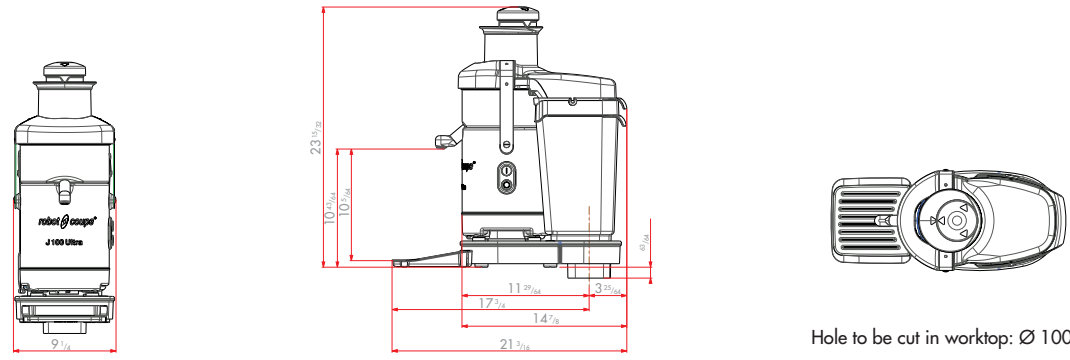

E PRODUCT FEATURES / BENEFITS

1. **MOTOR BASE**
2. Induction direct drive motor for intensive use.
   - Very powerful, heavy-duty motor so quiet it can be used right in front of the customer.
   - Power: 1.3 HP
   - Stainless-steel bowl and motor unit.
   - Magnetic safety device and motor brake.
   - Constant speed: 3450 rpm.

1. **JUICER FUNCTION**
2. All-metal juicer boasting our Auto Feed system (Ø 3" = whole apple) for continuous throughput.
   - Stainless-steel juicer basket, grating disc and filter for easy cleaning and aftercare.
   - No-splash spout.
   - High clearance (10 5/64), allowing a jug or cocktail glass to be placed underneath the spout.
   - Two ways of using your juicer:
     - an ejection chute sends a continuous flow of pulp directly into a bin under the worktop.
     - pulp goes into a 7.2 quart, large-capacity container with translucent sides.

STANDARDS
ETL electrical and sanitation Listed/ cETL (Canada)