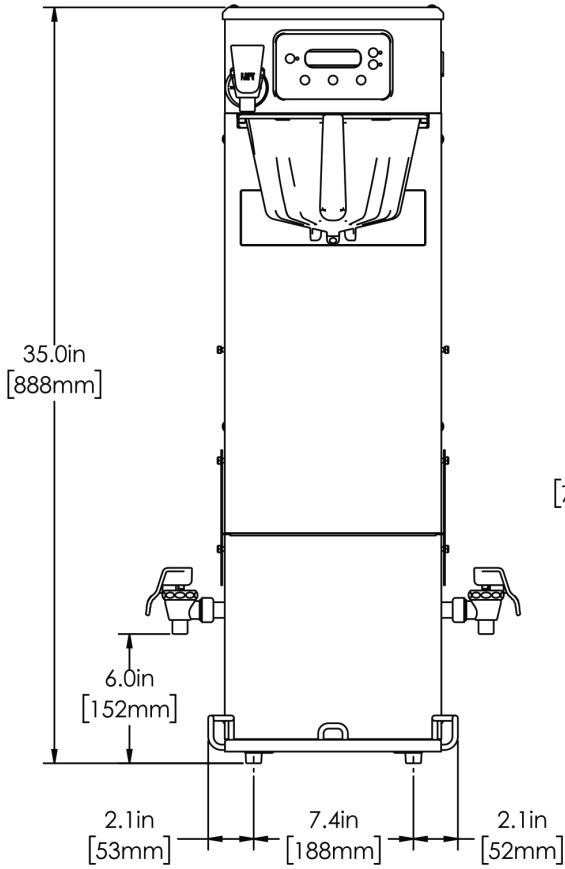

Last Updated:
09/22/2020

	Unit			Shipping				
	Height	Width	Depth	Height	Width	Depth	Weight	Volume
English	35.0 in.	11.6 in.	22.1 in.	38.0 in.	13.3 in.	27.4 in.	47.600 lbs	7.976 ft ³
Metric	88.9 cm	29.5 cm	56.1 cm	96.5 cm	33.7 cm	69.5 cm	21.591 kgs	0.226 m ³