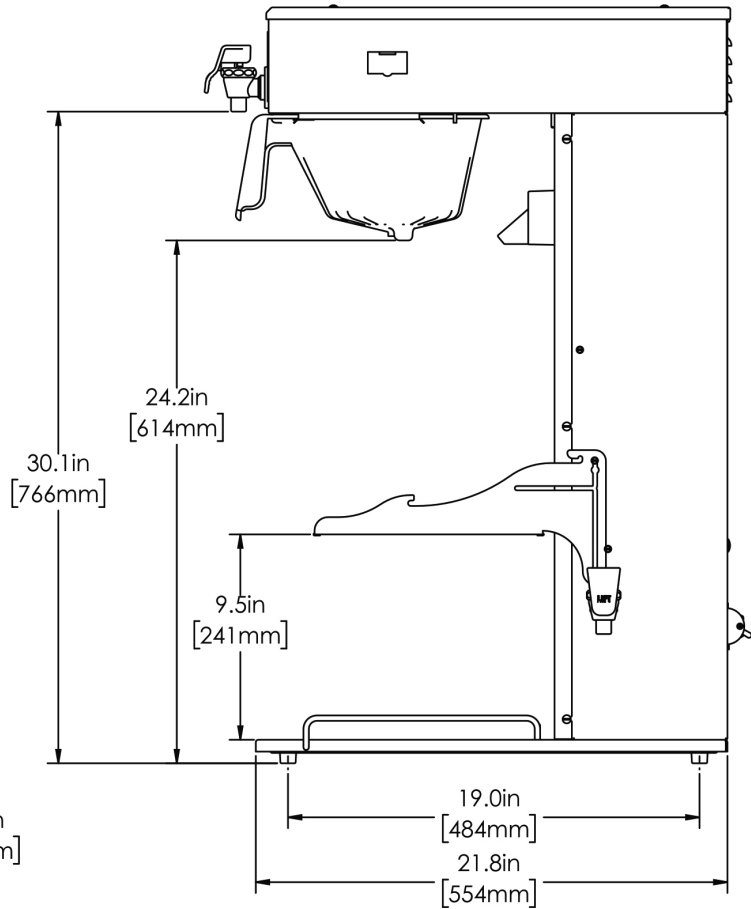

Last Updated:
09/22/2020

	Unit			Shipping				
	Height	Width	Depth	Height	Width	Depth	Weight	Volume
English	35.0 in.	11.6 in.	22.1 in.	38.0 in.	13.3 in.	27.4 in.	47.600 lbs	7.976 ft ³
Metric	88.9 cm	29.5 cm	56.1 cm	96.5 cm	33.7 cm	69.5 cm	21.591 kgs	0.226 m ³