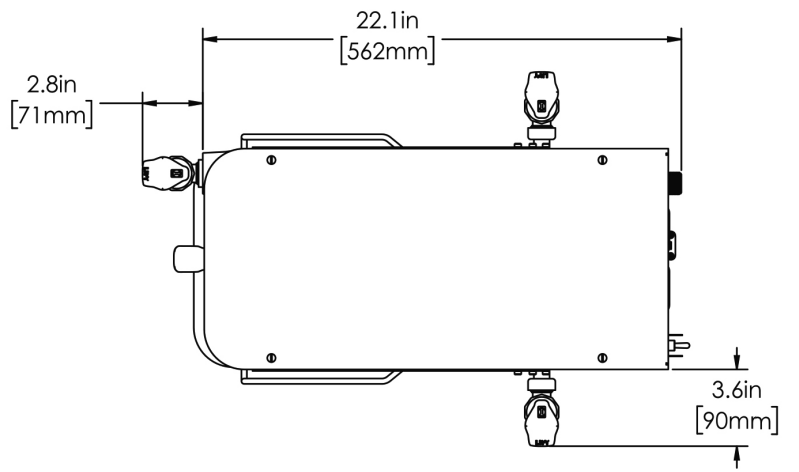

Last Updated:
09/22/2020

	Unit			Shipping				
	Height	Width	Depth	Height	Width	Depth	Weight	Volume
English	35.0 in.	11.6 in.	22.1 in.	38.0 in.	13.3 in.	27.4 in.	47.600 lbs	7.976 ft ³
Metric	88.9 cm	29.5 cm	56.1 cm	96.5 cm	33.7 cm	69.5 cm	21.591 kgs	0.226 m ³