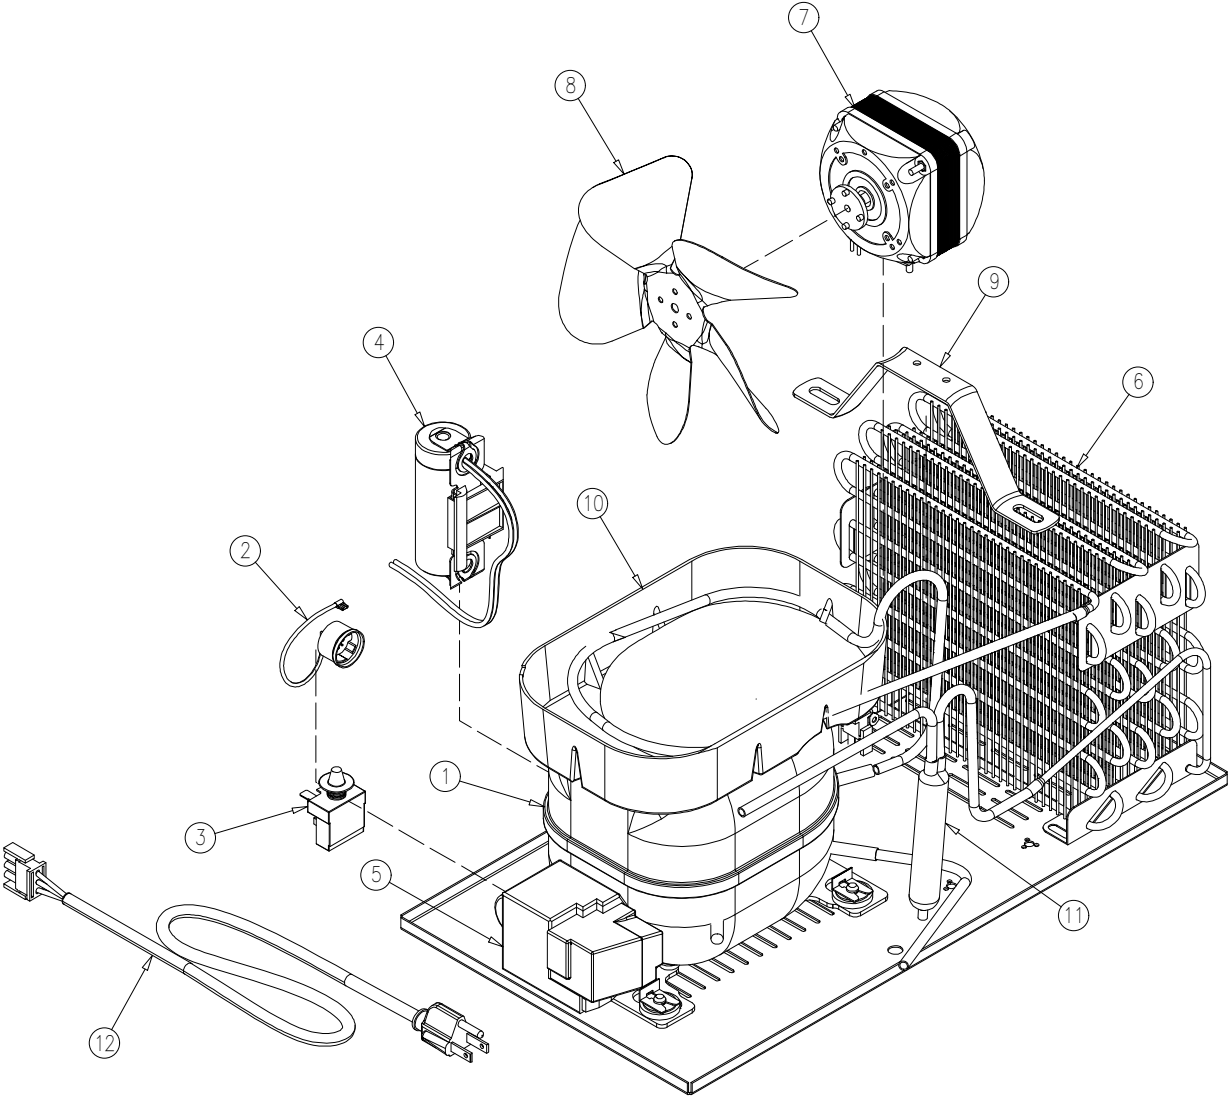

MAIN ASSEMBLY

MAIN ASSEMBLY

<i>Item No.</i>	<i>Description</i>	<i>Part No.</i>	<i>Quantity per cooler</i>
1	EVAPORATOR ASSEMBLY	OT-EV-0221	1
2	CONDENSING UNIT ASSEMBLY	OT-UN-0393-1	1
3	DOOR ASSEMBLY	OT-PTA-0257	1
4	48" PILASTER	PI-5	1
5	FLAT SHELF	SH-0559-HD-GR	1
6	SHELF CLIPS	CL-51-SS-E	4
7	THERMOMETER	TH-1-E	1
8	BACK GRILL	OT-22341	1
9	BACK SWIVEL BOLT HEAD CASTER	CA-4	2
10	FRONT SWIVEL BOLT HEAD CASTER WITH WHEEL BRAKE	CA-4-BR	2
11	DECOMPRESSION VALVE	VA-103	1

EVAPORATOR ASSEMBLY

EVAPORATOR ASSEMBLY

<i>Item No.</i>	<i>Description</i>	<i>Part No.</i>	<i>Quantity per cooler</i>
1	EVAPORATOR	CO-476	1
2	HEAT EXCHANGER	TUB-1214	1
3	BAFFLE	OT-22285	1
4	EVAPORATOR SUPPORT	OT-22297	1
5	EVAPORATOR FAN MOTOR BRACKET	OT-22298	1
6	EVAPORATOR FAN MOTOR	FA-93-IP55	1
7	ELECTRONIC THERMOSTAT	CT-197-SOL-145 (K)*	1
8	AMBIENT SENSOR	CT-196-2-SOL	1
9	EVAPORATOR SENSOR	CT-196-2-SOL	1
10	THERMODISK	OT-CT-11-R-EM	1
11	DEFROST ROD HEATER	EL-854-D-R290	1
12	1.25 Amp. FAN POWER SUPPLY	OT-EL-151-T	1

* THE PART NUMBER CT-197-SOL-145 (K) INCLUDES:

THERMOSTAT CT-197-SOL
AMBIENT AND EVAPORATOR SENSOR CT-196-2-SOL (Items No. 8 y 9)
HARNES CONTROL OT-AR-5598

CONDENSING UNIT ASSEMBLY

CONDENSING UNIT ASSEMBLY