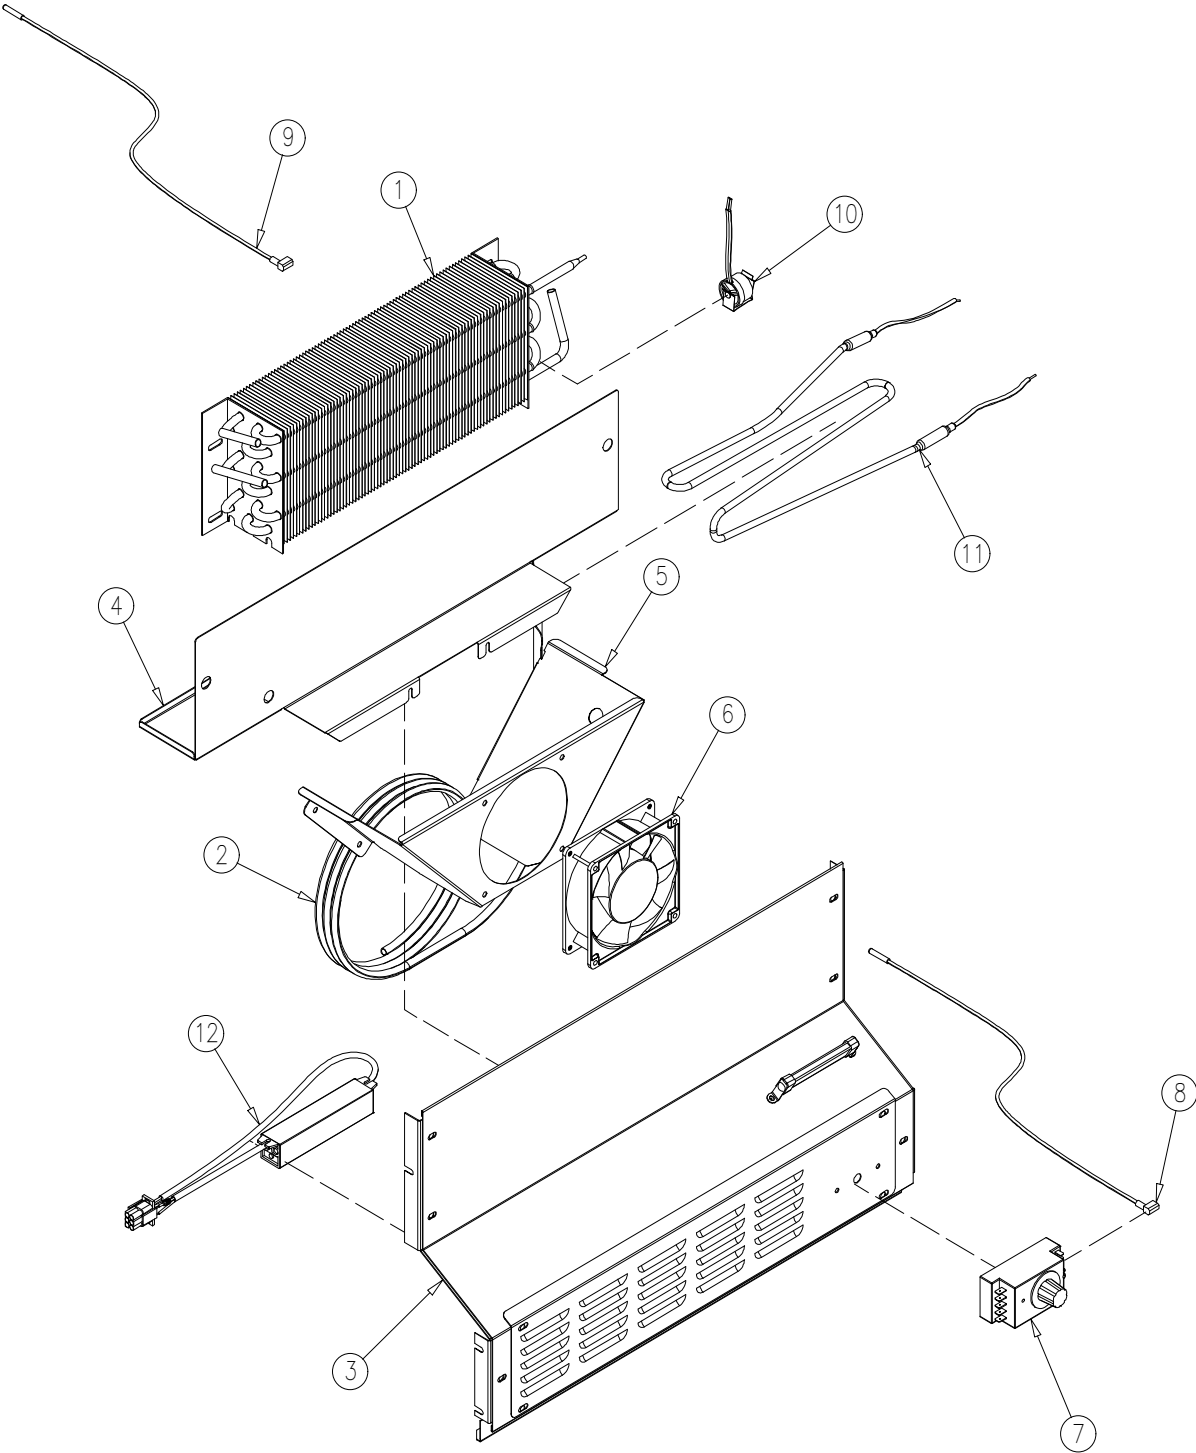

Parts List

EUF27A

TABLE OF CONTENTS

MAIN ASSEMBLY	3
EVAPORATOR ASSEMBLY	5
CONDENSING UNIT ASSEMBLY	7
DOOR ASSEMBLY	9

NOTE:

To order spare parts, always include the following information:

- *Model Number* _____
- *Serial Number* _____

MAIN ASSEMBLY

MAIN ASSEMBLY

<i>Item No.</i>	<i>Description</i>	<i>Part No.</i>	<i>Quantity per cooler</i>
1	EVAPORATOR ASSEMBLY	OT-EV-0221	1
2	CONDENSING UNIT ASSEMBLY	OT-UN-0393-1	1
3	DOOR ASSEMBLY	OT-PTA-0257	1
4	48" PILASTER	PI-5	1
5	FLAT SHELF	SH-0559-HD-GR	1
6	SHELF CLIPS	CL-51-SS-E	4
7	THERMOMETER	TH-1-E	1
8	BACK GRILL	OT-22341	1
9	BACK SWIVEL BOLT HEAD CASTER	CA-4	2
10	FRONT SWIVEL BOLT HEAD CASTER WITH WHEEL BRAKE	CA-4-BR	2
11	DECOMPRESSION VALVE	VA-103	1

EVAPORATOR ASSEMBLY

EVAPORATOR ASSEMBLY

<i>Item No.</i>	<i>Description</i>	<i>Part No.</i>	<i>Quantity per cooler</i>
1	EVAPORATOR	CO-476	1
2	HEAT EXCHANGER	TUB-1214	1
3	BAFFLE	OT-22285	1
4	EVAPORATOR SUPPORT	OT-22297	1
5	EVAPORATOR FAN MOTOR BRACKET	OT-22298	1
6	EVAPORATOR FAN MOTOR	FA-93-IP55	1
7	ELECTRONIC THERMOSTAT	CT-197-SOL-145 (K)*	1
8	AMBIENT SENSOR	CT-196-2-SOL	1
9	EVAPORATOR SENSOR	CT-196-2-SOL	1
10	THERMODISK	OT-CT-11-R-EM	1
11	DEFROST ROD HEATER	EL-854-D-R290	1
12	1.25 Amp. FAN POWER SUPPLY	OT-EL-151-T	1

* THE PART NUMBER CT-197-SOL-145 (K) INCLUDES:

THERMOSTAT CT-197-SOL
AMBIENT AND EVAPORATOR SENSOR CT-196-2-SOL (Items No. 8 y 9)
HARNES CONTROL OT-AR-5598

CONDENSING UNIT ASSEMBLY

CONDENSING UNIT ASSEMBLY