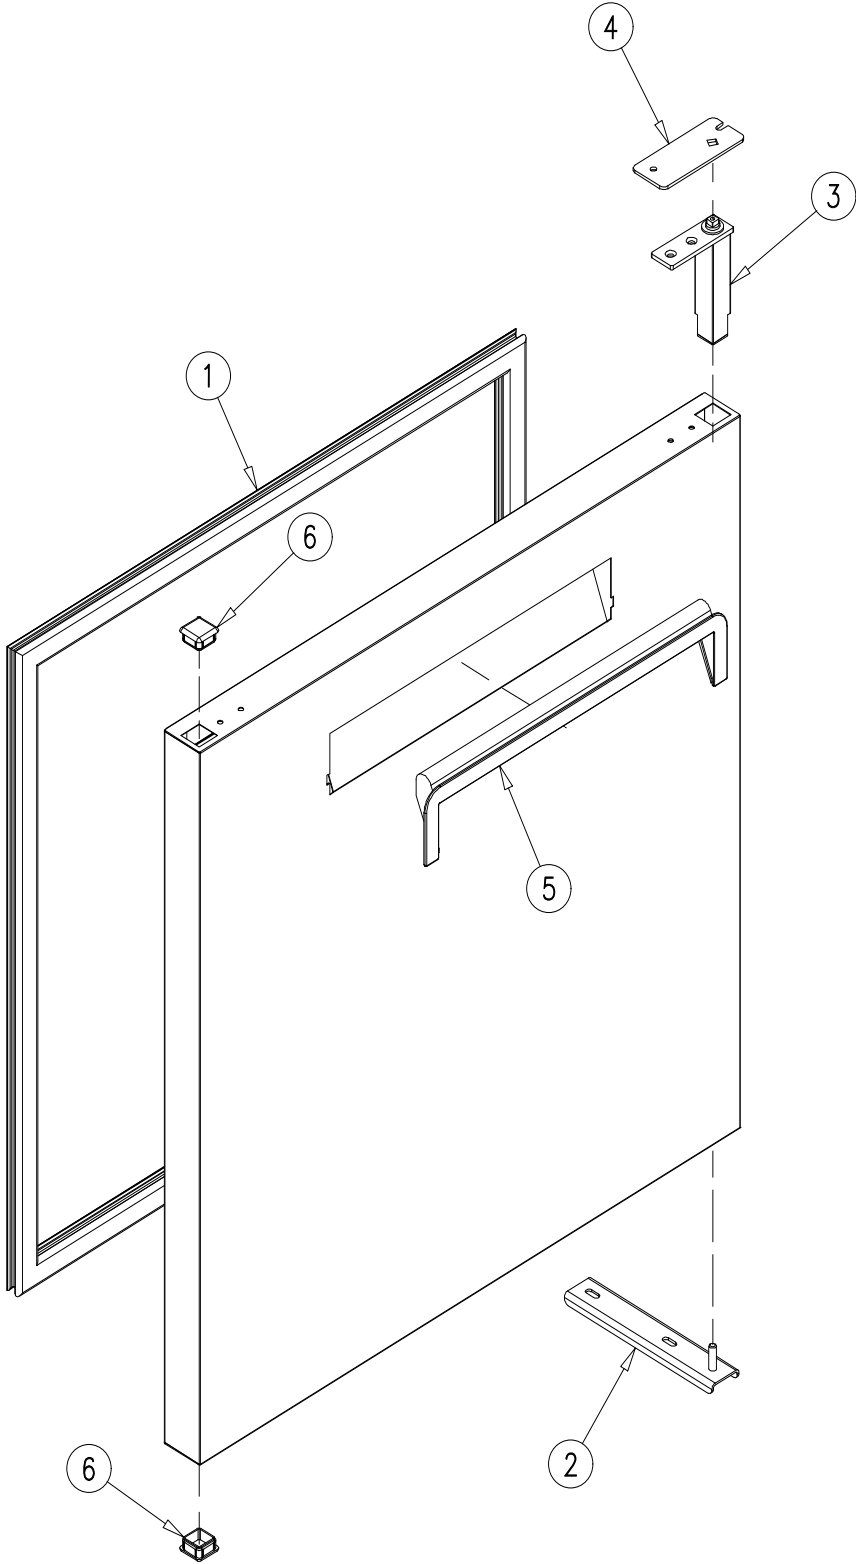

DOOR ASSEMBLY

DOOR ASSEMBLY

<i>Item No.</i>	<i>Description</i>	<i>Part No.</i>	<i>Quantity per cooler</i>
1	MAGNETIC GASKET	OT-GA-400-PTA-0257	1
2	LOWER HINGE ASSEMBLY	HA-613	1
3	TORSION MECHANISM	HA-612	1
4	TORSION MECHANISM CAP	OT-22263	1
5	DOOR HANDLE	HA-836	1
6	DOOR PLUG	PL-191-G	2