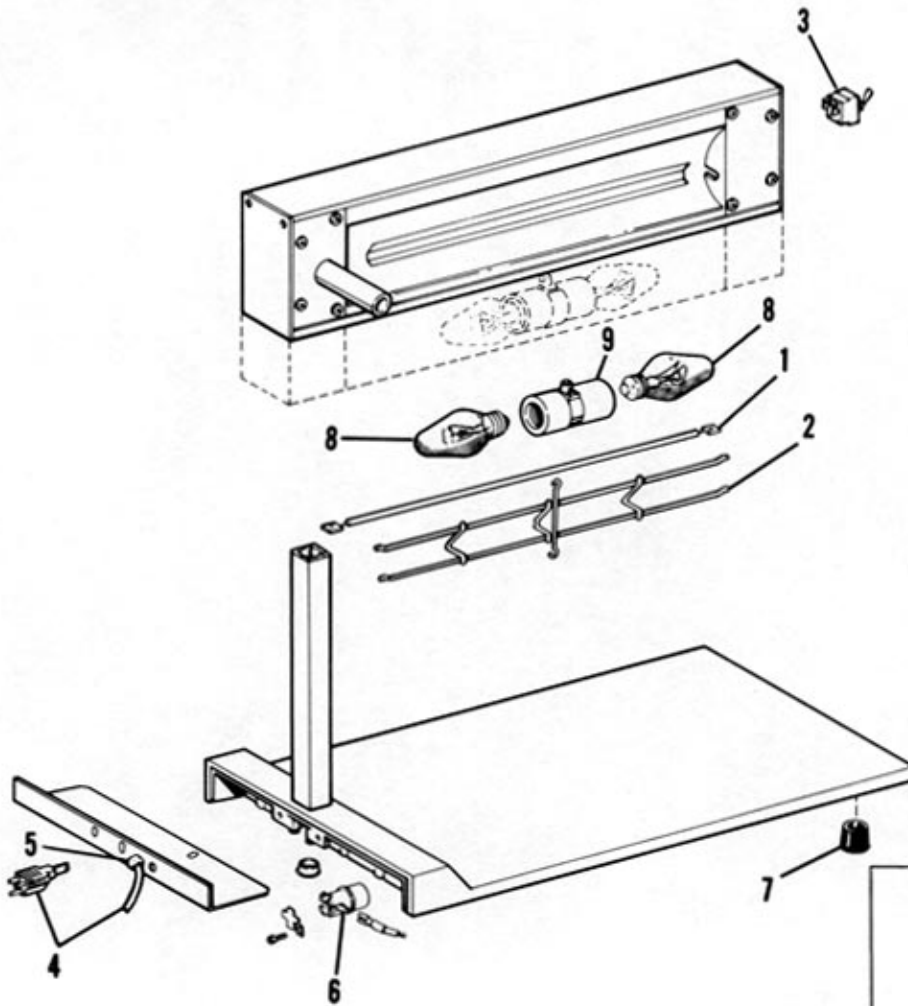

Model GR-FFB &
GR-FFBL

GLO-RAY

No.	Description	Part No.	Qty.
1	Heating Element, 500W, 115V	02-08-101	1
2	Wire Guard	04-08-030	1
3	Switch, Toggle	02-19-008	1
3A	Switch, Infinite	02-19-018	1
3B	Switch Knob, Infinite	02-20-033	1
4	Cord & Plug Set	02-18-030	1
5	Strain Relief for Cord	02-20-206	1
6	Base Thermostat	02-16-029	1
7	Rubber Feet	05-06-038	4
8	Shatter Resistant Bulb	02-30-043	2
9	Lamp Holder - Twin	02-30-045	1