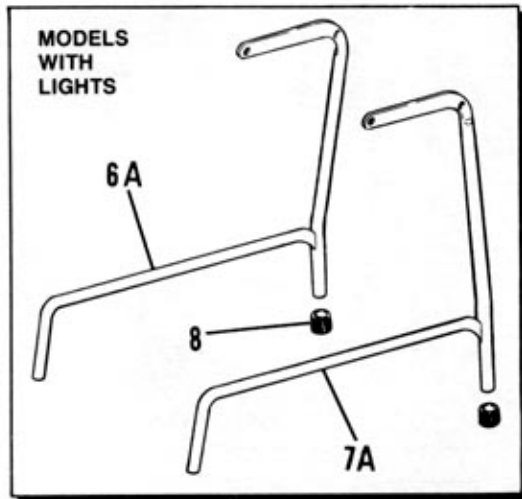

---

Model GR-FF &  
GR-FFL

**GLO-RAY**

No.	Description	Part No.	Qty.
1	Heating Element, 500W, 115V	02-08-101	1
2	Wire Guard	04-08-030	1
3	Switch, Toggle	02-19-008	1
3A	Switch, Infinite	02-19-018	1
3B	Switch Knob, Infinite	02-20-033	1
4	Cord & Plug Set	02-18-024	1
5	Strain Relief for Cord	02-20-210	1
6	Leg, LH	04-09-204	1
6A	Leg, LH w/Light	04-09-302	1
7	Leg, RH	04-09-203	1
7A	Leg, RH w/Light	04-09-303	1
8	Rubber Feet	05-06-038	4
9	Shatter Resistant Bulb	02-30-043	2
10	Lamp Holder - Twin	02-30-045	1