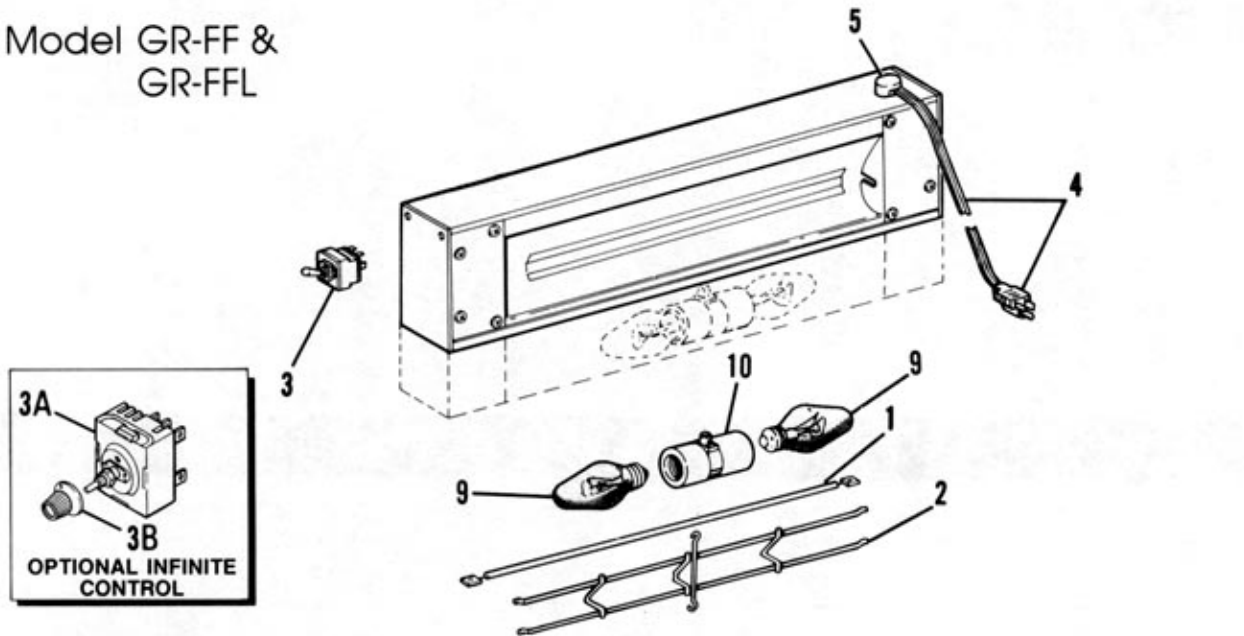

---

Model GR-FF &  
GR-FFL

**GLO-RAY**

No.	Description	Part No.	Qty.
1	Heating Element, 500W, 115V	02-08-101	1
2	Wire Guard	04-08-030	1
3	Switch, Toggle	02-19-008	1
3A	Switch, Infinite	02-19-018	1
3B	Switch Knob, Infinite	02-20-033	1
4	Cord & Plug Set	02-18-024	1
5	Strain Relief for Cord	02-20-210	1
6	Leg, LH	04-09-204	1
6A	Leg, LH w/Light	04-09-302	1
7	Leg, RH	04-09-203	1
7A	Leg, RH w/Light	04-09-303	1
8	Rubber Feet	05-06-038	4
9	Shatter Resistant Bulb	02-30-043	2
10	Lamp Holder - Twin	02-30-045	1