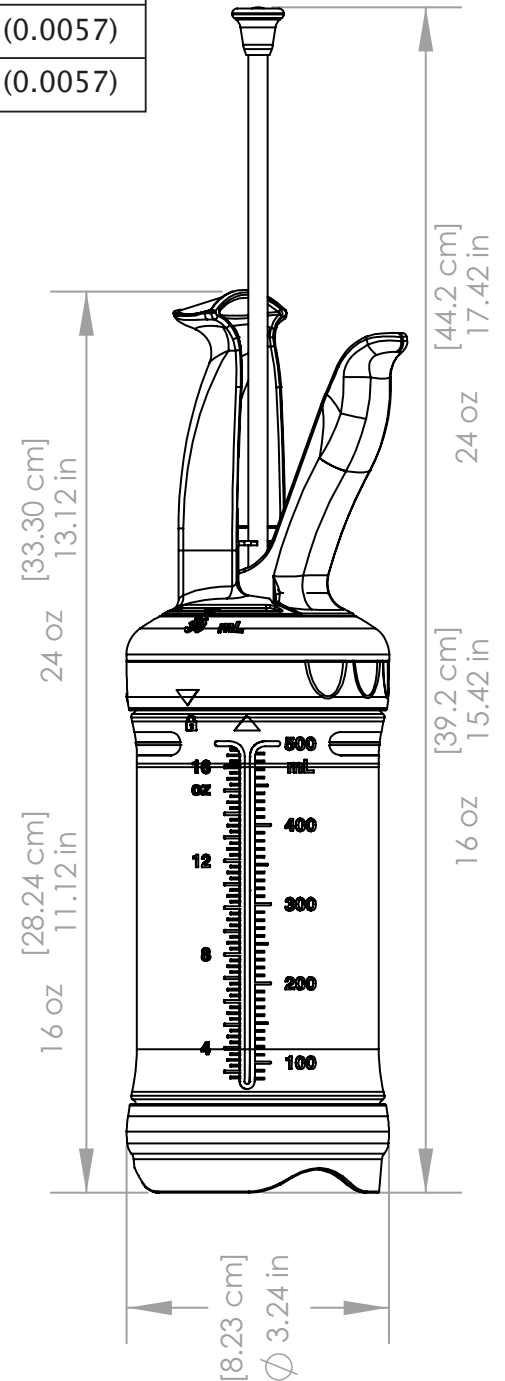

EXACT PORTION EVERY TIME

Dimensions:

Description	Model Number	Shipping Weight lb(kg)	Shipping cu.ft(cb.m)
16 oz Single Bottle Kit*	PP16-1	0.75 (0.34)	0.082 (0.0023)
24 oz Single Bottle Kit*	PP24-1	0.75 (0.34)	0.082 (0.0023)
16 oz Three Bottle & One Handle Kit*	PP16-3	1.30 (0.62)	0.20 (0.0057)
24 oz Three Bottle & One Handle Kit*	PP24-3	1.50 (0.68)	0.20 (0.0057)

*All Kits include Rings

Ordering Information:

Part Number	Description
P9199-6	Adjustable Portion Control Ring (White)
P9075-6	1/4oz (7.5ml) Portion Control Ring (Red)
P9100-6	1/3oz (10ml) Portion Control Ring (Green)
P9150-6	1/2oz (15ml) Portion Control Ring (Blue)
P9300-6	1 oz (30ml) Portion Control Ring (Black)

All Portion Control Rings Qty 6 per pkg

Optional Accessories:

Part Number	Description
RC161-220-6	16oz Bottle Pack Medium Valve (6 per pkg)
PPC1-220-6	1 Hole Portion Pal Medium Valve Cap (6 per pkg)
PH-101-6	Spare Handle and Rod (6 per pkg)
7010-402	Bottle Organizer (Portion Pal 4 Hole)