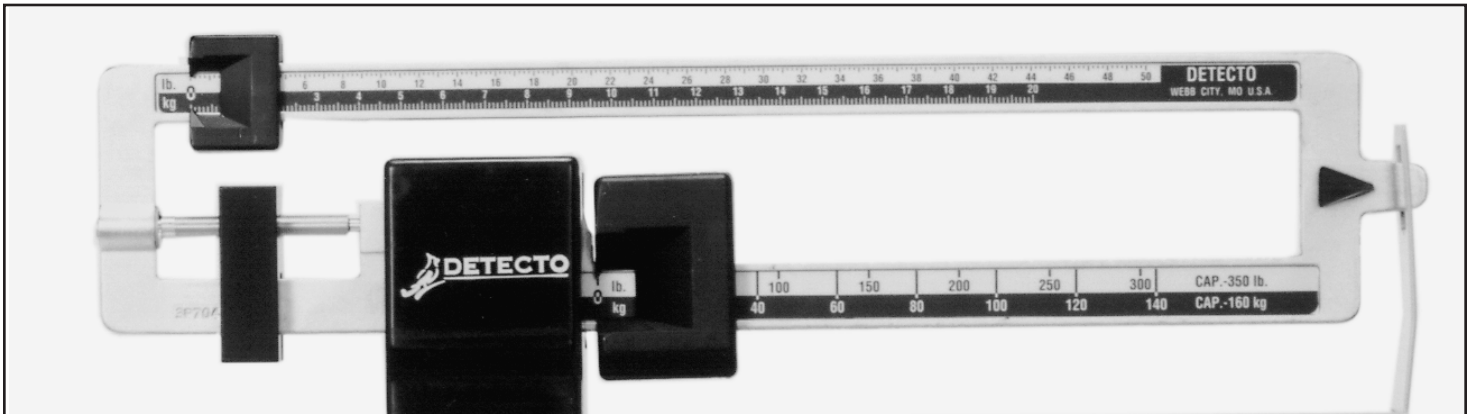

Model 4570 - 130 lb Capacity

Upper beam: 10 lb x 1 oz
Lower beam: 120 lb x 10 lb
Height: 27"
Platform: 10 1/2" x 14 1/2"
Shipping weight: 46 lb