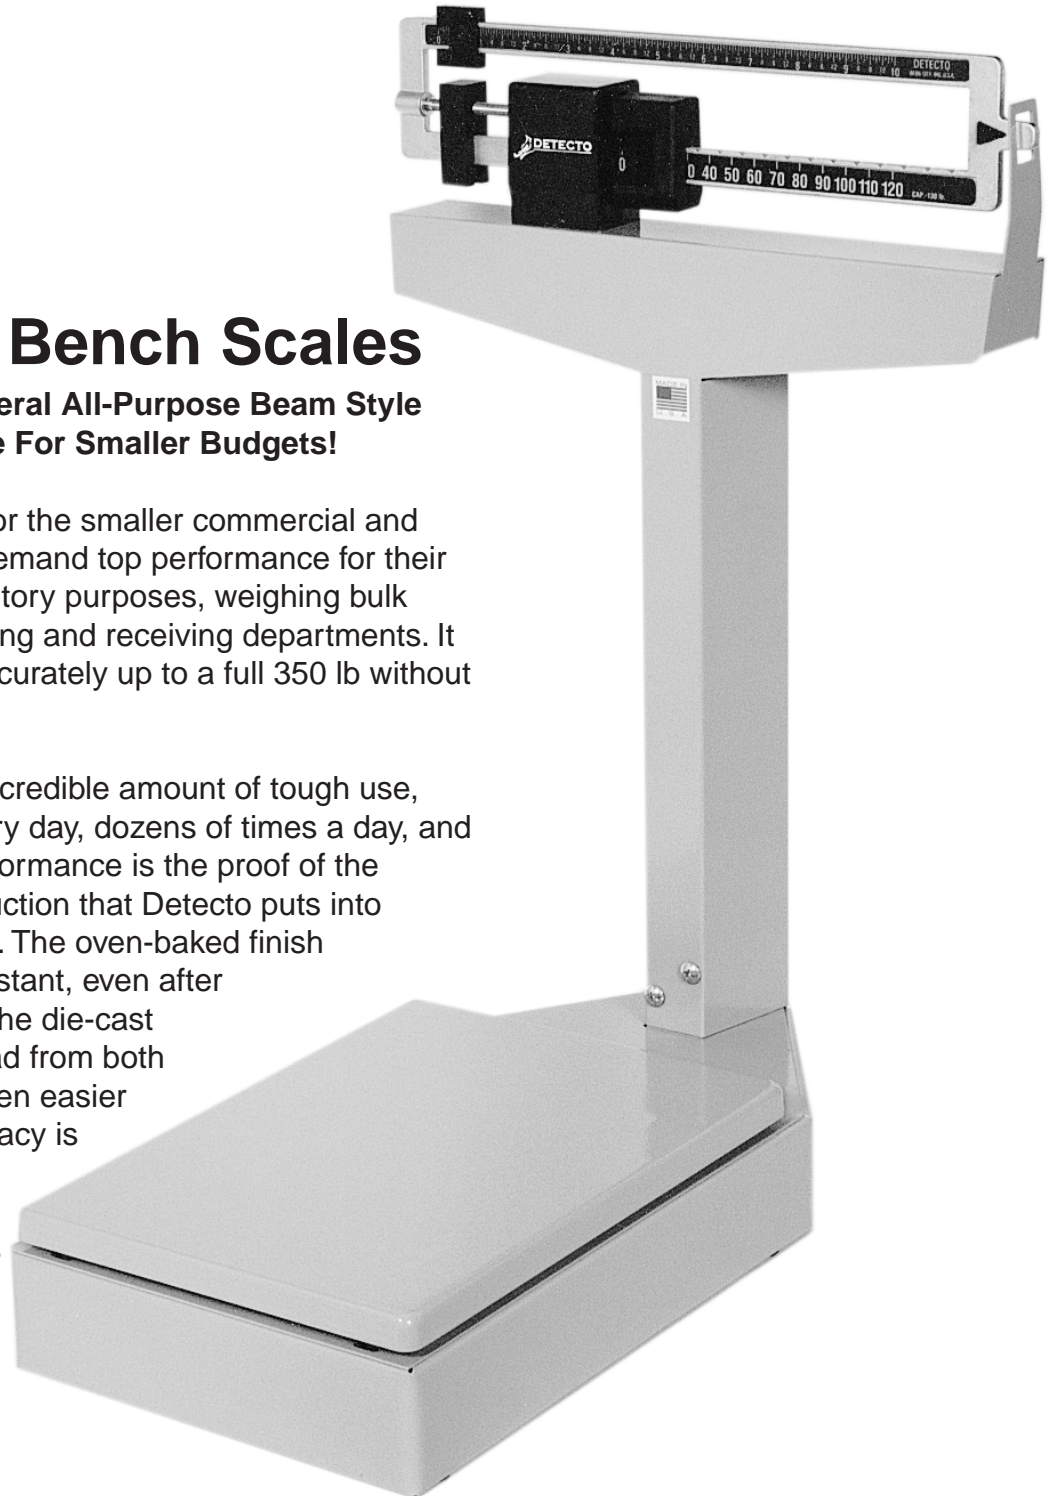

Platform Bench Scales

**An Excellent General All-Purpose Beam Style
Bench Scale For Smaller Budgets!**

Detecto's ideal scale for the smaller commercial and industrial users who demand top performance for their dollar. Perfect for inventory purposes, weighing bulk commodities, or shipping and receiving departments. It weighs every 1/4 lb accurately up to a full 350 lb without any loose weights.

Designed to take an incredible amount of tough use, loads up to 350 lb every day, dozens of times a day, and remains accurate. Performance is the proof of the sturdy, durable construction that Detecto puts into every scale they make. The oven-baked finish is smooth yet mar-resistant, even after years of rugged use. The die-cast beams are easy-to-read from both front and back, and even easier to use. A scale's accuracy is only as good as its construction. . . that is why Detecto continues to be a leader in the scale industry. . . and your best choice when it comes to a scale.

Detecto Platform Bench Scales Are Built Rugged To Give Accurate Weights. . . Again and Again!

Detecto's time-honored reputation for rigid construction and precision engineering assure you of an unbeatably rugged product that guarantees accuracy and durability. Detecto scales maintain pinpoint accuracy with a fabricated lever system. All functional parts are completely covered and protected. Construction is sturdy and durable. No shifting or dropping of levers. Oven-baked finish is smooth and will remain mar-resistant even after years of rugged use.

The die-cast beam, with black on aluminum, is easily read from either side, making weighing simple and fast. Pounds/kilo model shows pounds and kilos on both front and back of scale. Kilos and libras models are available at a slight additional cost.