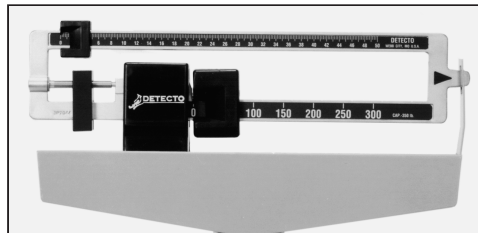

Designed to take an incredible amount of tough use, loads up to 350 lb every day, dozens of times a day, and remains accurate. Performance is the proof of the sturdy, durable construction that Detecto puts into every scale they make. The oven-baked finish is smooth yet mar-resistant, even after years of rugged use. The die-cast beams are easy-to-read from both front and back, and even easier to use. A scale's accuracy is only as good as its construction. . . that is why Detecto continues to be a leader in the scale industry. . . and your best choice when it comes to a scale.

Detecto Platform Bench Scales Are Built Rugged To Give Accurate Weights. . . Again and Again!

Detecto's time-honored reputation for rigid construction and precision engineering assure you of an unbeatably rugged product that guarantees accuracy and durability. Detecto scales maintain pinpoint accuracy with a fabricated lever system. All functional parts are completely covered and protected. Construction is sturdy and durable. No shifting or dropping of levers. Oven-baked finish is smooth and will remain mar-resistant even after years of rugged use.

Detecto is proof positive that you can buy the best without paying the most.

Model 4520B
Optional Galvanized
Plate
18" x 18" x 4"

Model 4570 - 130 lb Capacity

Upper beam: 10 lb x 1 oz
Lower beam: 120 lb x 10 lb
Height: 27"
Platform: 10 1/2" x 14 1/2"
Shipping weight: 46 lb

Model 4520 - 350 lb Capacity

Upper beam: 50 lb x 1/4 lb
Lower beam: 300 lb x 50 lb
Height: 27"
Platform: 10 1/2" x 14 1/2"
Shipping weight: 46 lb

Model 4527PK - Shows pounds and kilos on both front and back of the scale beam!