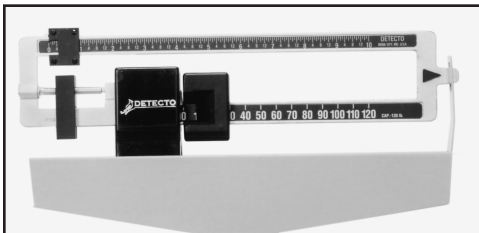

Model 4570 - 130 lb Capacity

Upper beam: 10 lb x 1 oz
Lower beam: 120 lb x 10 lb
Height: 27"
Platform: 10 1/2" x 14 1/2"
Shipping weight: 46 lb