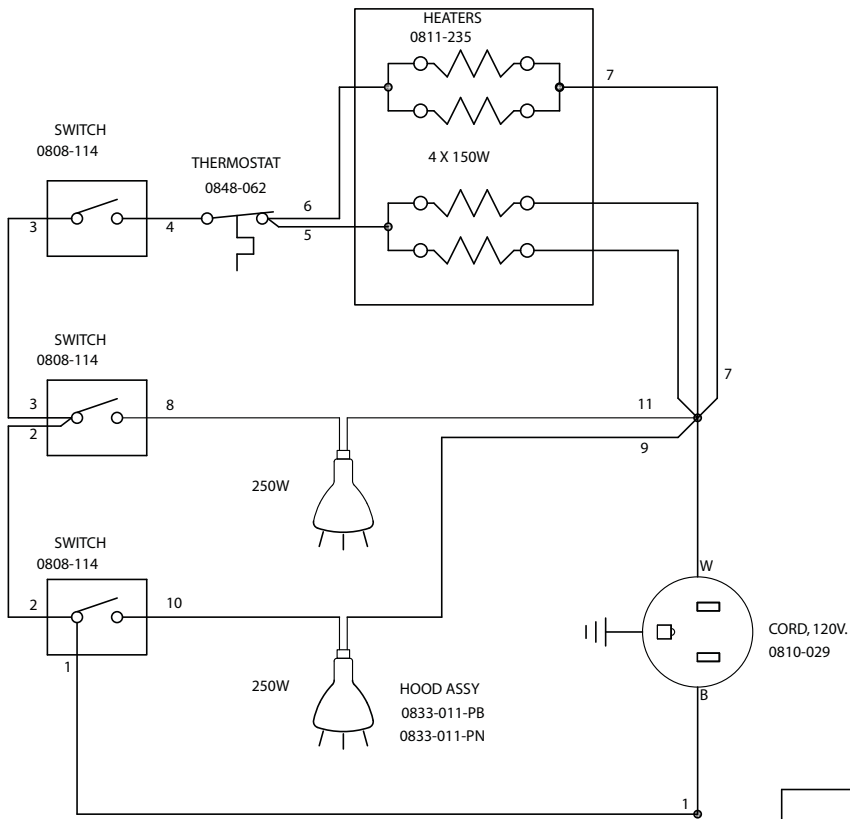

Carving Station	FL-2206
Rev. 7 (4/08)	Page 2 of 2

OPERATING and MAINTENANCE INSTRUCTIONS

Model: CSH-122-10 Series, 120 and 240 Volt

WIRING DIAGRAM

120 VOLT

240 VOLT