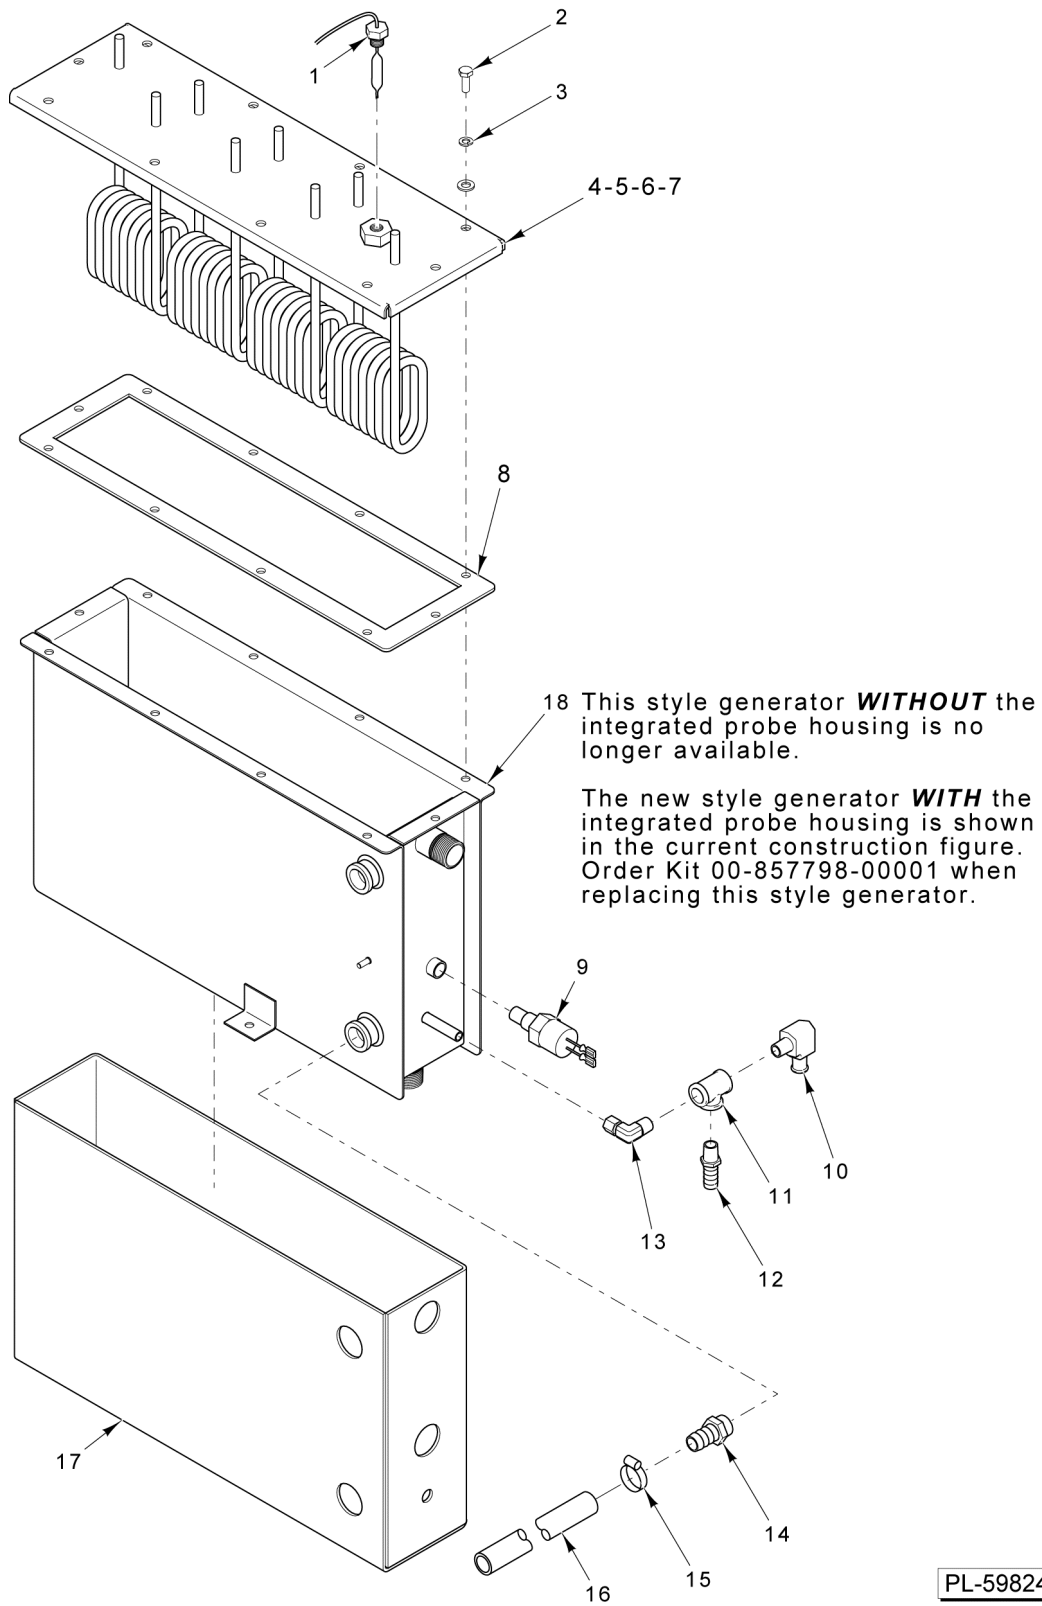

PL-59824

**GENERATOR ASSEMBLY
(PRIOR TO S/N 463003747)**

**GENERATOR ASSEMBLY
(PRIOR TO S/N 463003747)**

ILLUS. PL-59824	PART NO.	NAME OF PART	AMT.
1	00-856756-00001	Probe - High Limit Temperature.....	1
2	SC-041-01	Cap Screw 1/4-20 x 3/4 Hex Hd. (SST).....	10
3	WL-006-17	Lockwasher 1/4 Helical (SST).....	10
4	00-856710-00001	Element - Heating (208/240 V., 15 kW).....	1
5	00-856710-00002	Element - Heating (208/240 V., 8.5 kW).....	1
6	00-856710-00003	Element - Heating (480 V., 15 kW).....	1
7	00-856710-00004	Element - Heating (480 V., 8.5 kW).....	1
8	00-856711-00001	Gasket - Generator.....	1
9	00-856768-00001	Probe - Hold Temperature.....	1
10	FP-090-55	Fitting - Hose 1/2 Hose x 1/4 NPT (Brass).....	1
11	FP-019-08	Tee - Pipe 1/4 x 1/4 x 1/4 (Brass).....	1
12	FP-090-59	Fitting - Hose 1/2 ID x 1/4 NPT (Brass).....	1
13	FP-012-11	Fitting - Tube 3/8 TBG x 1/4 MPT (Brass).....	1
14	FP-087-39	Fitting - Hose 5/8 Hose to 1/2 NPT (Brass).....	1
15	00-534177	Clamp - Hose #12.....	1
16	00-557477	Hose 1 ID x 1.133 OD (0.93 Ft.) (Green).....	1
17	00-856757-00001	Insulation - Generator.....	1
18	00-857798-00001	Kit - Replacement EA Generator.....	1