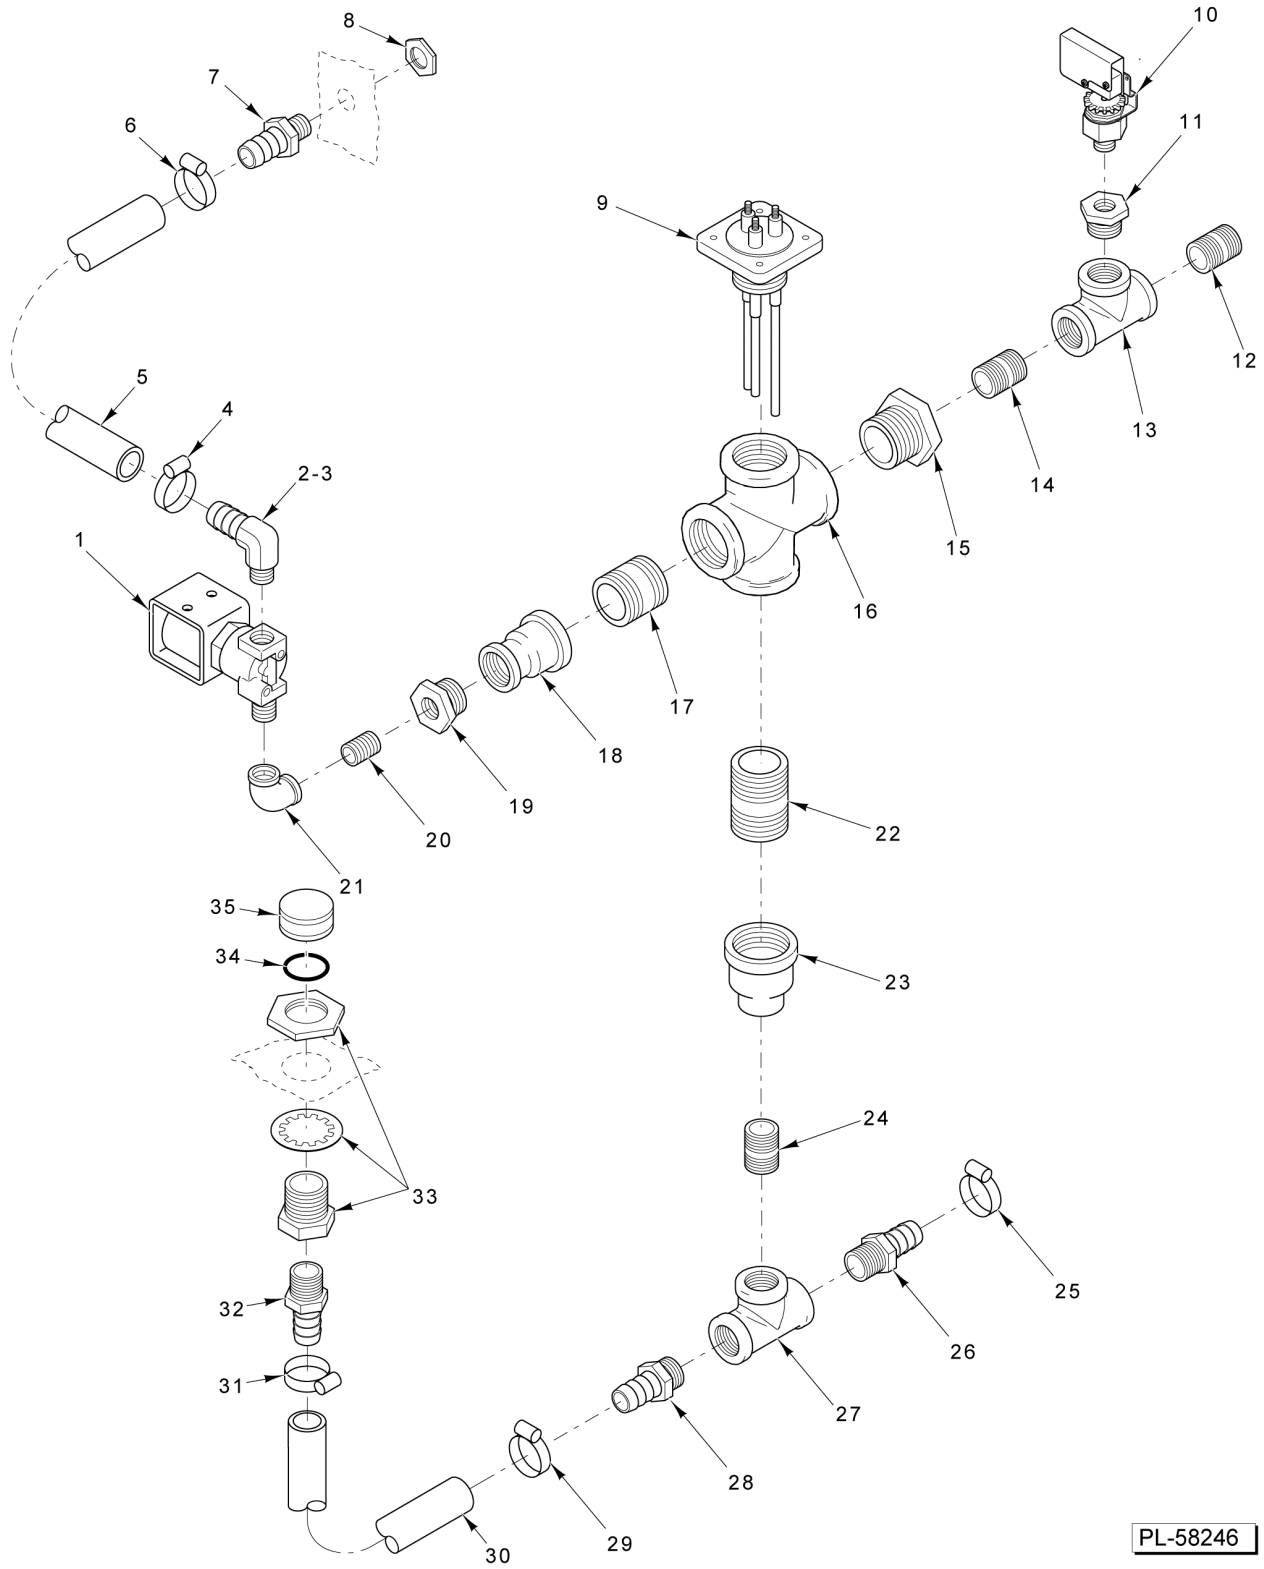

PL-58246

**WATER LEVEL PROBE  
(PRIOR TO S/N 463003747)**

**WATER LEVEL PROBE  
(PRIOR TO S/N 463003747)**

ILLUS. PL-58246	PART NO.	NAME OF PART	AMT.
1	00-857021-00001	Valve - Solenoid 1/4 NPT (9/32 Orifice).....	1
2	FP-090-55	Fitting - Hose 1/2 Hose x 1/4 NPT (Brass) (3-Pan).....	1
3	FP-090-59	Fitting - Hose 1/2 ID x 1/4 NPT (Brass) (5-Pan).....	1
4	00-557718	Clamp - Hose #10.....	1
5	00-557474	Hose 1/2 ID x 0.830 OD (3 Ft.).....	1
6	00-557718	Clamp - Hose #10.....	1
7	FP-090-59	Fitting - Hose 1/2 ID x 1/4 NPT (Brass).....	1
8	FP-030-14	Lock Nut - Pipe 1/4 NPSL (Brass).....	1
9	00-850736-00003	Probe - Level Control.....	1
10	00-857022-00001	Switch - Pressure.....	1
11	FP-027-06	Bushing - Pipe 1/2 To 1/8 (Brass).....	1
12	FP-035-91	Pipe 1/2 x 1-1/8 TBE.....	1
13	FP-019-25	Tee 1/2 x 1/2 x 1/2.....	1
14	FP-035-91	Pipe 1/2 x 1-1/8 TBE.....	1
15	FP-026-24	Bushing - Pipe 1 to 1/2.....	1
16	FP-088-56	Cross - Pipe Std. 1 x 1 x 1 x 1 Std.....	1
17	FP-036-17	Pipe 1 x 1-1/2 TBE.....	1
18	FP-024-14	Coupling - Reducing 1 to 3/4.....	1
19	FP-026-65	Bushing - Pipe 3/4 to 1/4.....	1
20	FP-035-38	Pipe 1/4 x 7/8 TBE.....	1
21	FP-078-85	Elbow - Pipe 1/4 x 90 Deg.....	1
22	FP-059-32	Pipe 1 x 2-1/2 TBE.....	1
23	FP-024-42	Coupling - Reducing 1 to 1/2.....	1
24	FP-035-94	Pipe 1/2 x 1-1/2 TBE.....	1
25	00-557718	Clamp - Hose #10.....	1
26	FP-087-39	Fitting - Hose 5/8 Hose to 1/2 NPT (Brass).....	1
27	FP-019-25	Tee 1/2 x 1/2 x 1/2.....	1
28	FP-087-39	Fitting - Hose 5/8 Hose to 1/2 NPT (Brass).....	1
29	00-557718	Clamp - Hose #10.....	1
30	00-557475	Hose 5/8 ID x 0.955 OD (1.66 Ft.) (Blue).....	1
31	00-557718	Clamp - Hose #10.....	1
32	FP-090-63	Fitting - Hose 5/8 ID Hose to 3/8 MPT (Brass).....	1
33	FP-090-37	Fitting - Hose - Anchor Coupling 3/8 NPT (Brass).....	1
34	00-856769-00001	O-Ring 1/8 In. Thk.....	1
35	FP-090-60	Fitting - Hose (Round Hose Cap 3/4 NH Thread) (Brass).....	1