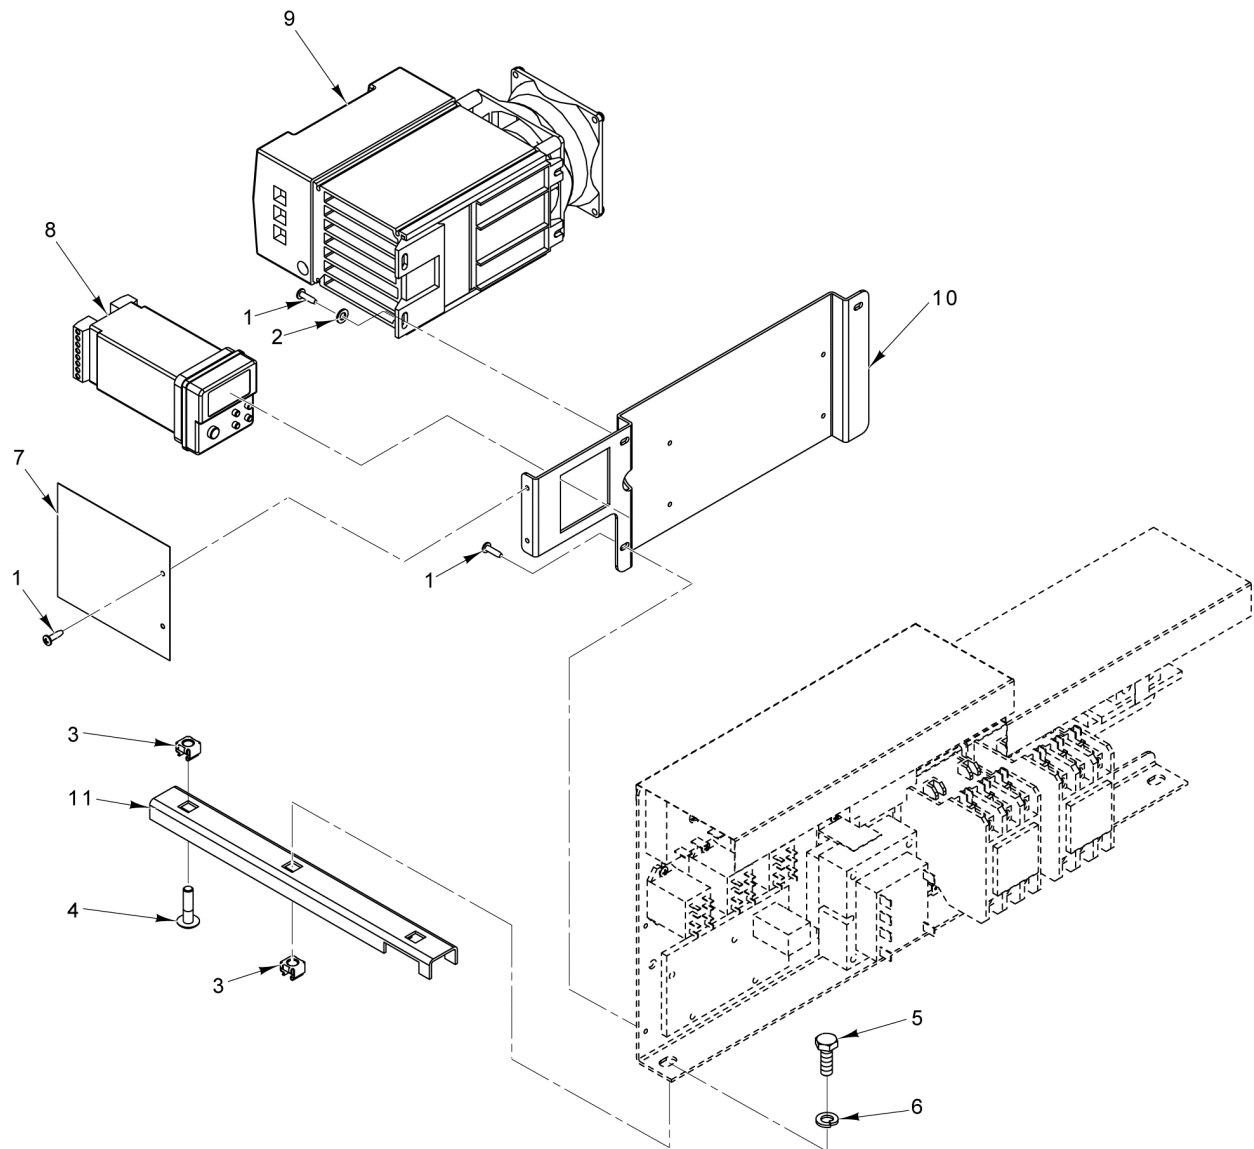

- 12 858056 Harness - Contactor Wiring (Delta)
- 13 858056 Harness - Contactor Wiring (WYE)

PARTS NOT ILLUSTRATED

PL-60661

LINE CONTROLS (LWE)

LINE CONTROLS (LWE)

ILLUS.	PART NO.	NAME OF PART	AMT.
1	SD-019-29	Self-Tapping Screw 6-20 x 1/2 Phil. Pan Hd., Type B.....	AR
2	WS-002-15	Washer.....	4
3	NS-049-03	Panel Nut 1/4-20.....	2
4	SC-115-70	Mach. Screw 1/4-20 x 1 Slotted Truss Hd. (SST).....	1
5	SC-041-01	Cap Screw 1/4-20 x 3/4 Hex Hd. (SST).....	1
6	WL-006-17	Lockwasher 1/4 Helical (SST).....	1
7	00-858055-00001	Shield - Mylar (4 In.).....	1
8	00-858053-00001	Controller - PM (EZ-ZONE).....	1
9	00-858052-00001	Contacto.....	1
10	00-858079-00001	Bracket - Control Mounting.....	1
11	00-857713-00001	Frame Rail - Front.....	1
12	00-858056-00001	Harness - Wiring (Delta).....	1
13	00-858056-00002	Harness - Wiring (WYE).....	1