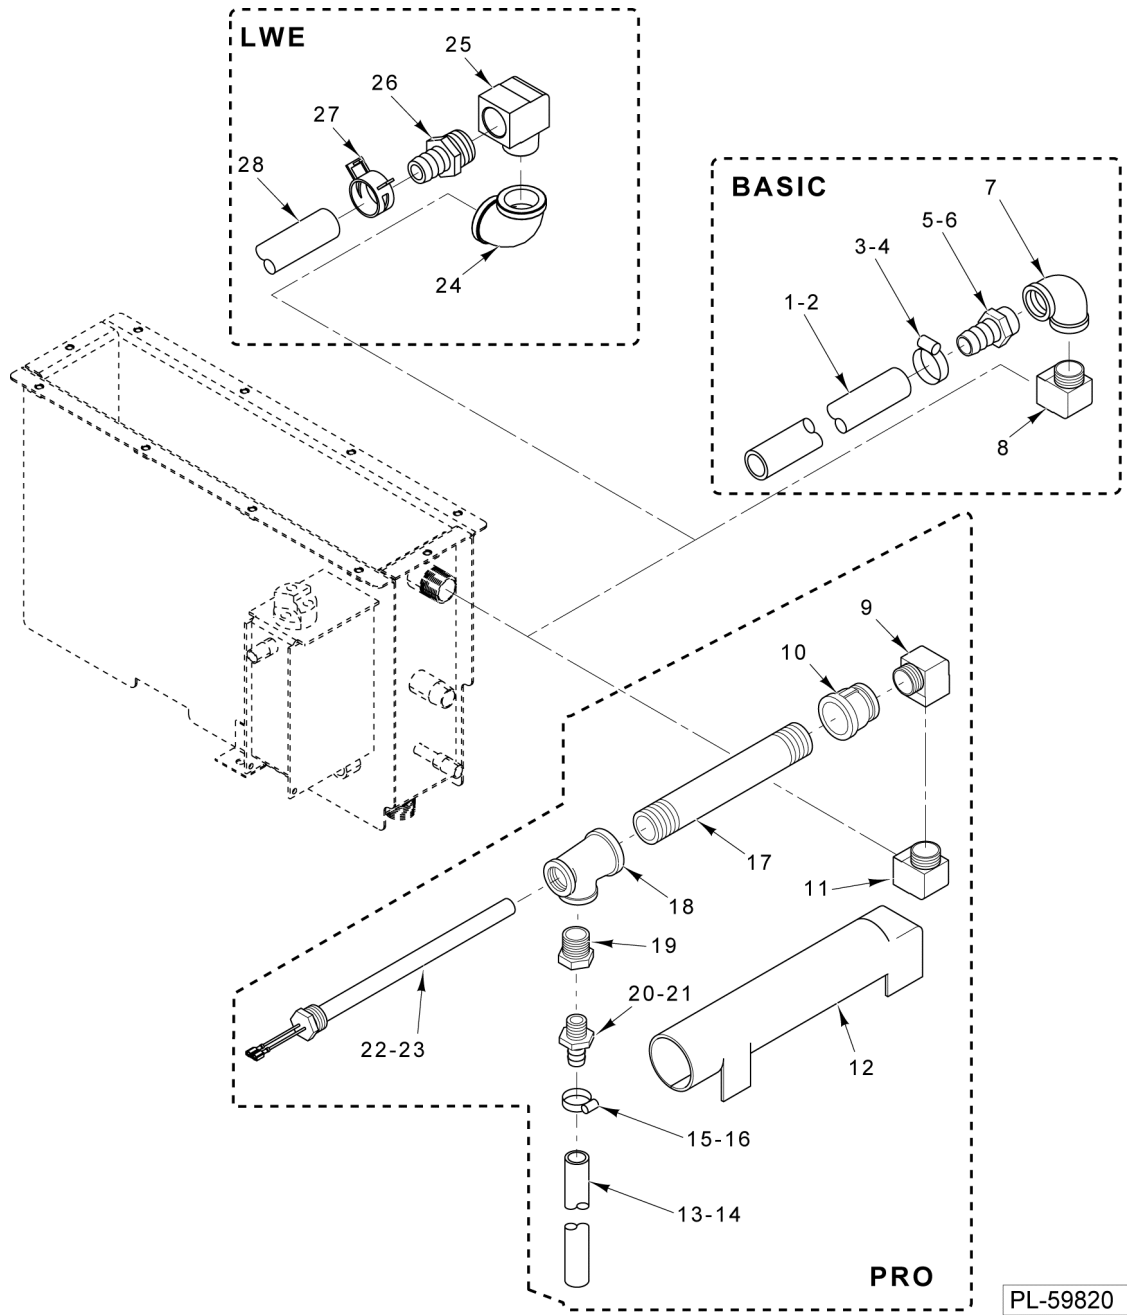

GENERATOR MANIFOLD (3-PAN)

GENERATOR MANIFOLD (3-PAN)

ILLUS.	PART NO.	NAME OF PART	AMT.
PL-59820			
1	00-557475	Hose 5/8 ID x 0.955 OD (1.66 Ft.) (Blue) (Basic).....	1
2	00-557792	Hose (White) (Basic).....	1
3	00-557718	Clamp - Hose #10 (For Blue Hose) (Basic).....	1
4	00-557846	Clamp - Hose (29mm) (For White Hose) (Basic).....	1
5	FP-090-31	Fitting - Hose 5/8 Hose to 3/4 MPT (Brass) (For Blue Hose) (Basic).....	1
6	FP-091-08	Fitting - Pipe 3/4 Hose to 3/4 MPT (Brass) (For White Hose) (Basic).....	1
7	FP-015-23	Elbow 3/4 x 90 Deg. (Brass) (Basic).....	1
8	FP-090-70	Elbow 3/4 Pipe 90 Deg. (Brass) (Basic).....	1
9	FP-090-70	Elbow 3/4 Pipe 90 Deg. (Brass) (Pro).....	1
10	FP-083-99	Coupling - Reducing 1 to 3/4 (Brass) (Pro).....	1
11	FP-090-70	Elbow 3/4 Pipe 90 Deg. (Brass) (Pro).....	1
12	00-856774-00001	Insulation - Super Heater (Pro).....	1
13	00-557475	Hose 5/8 ID x 0.955 OD (1.66 Ft.) (Blue) (Pro).....	1
14	00-557792	Hose (White) (Pro).....	1
15	00-557718	Clamp - Hose #10 (For Blue Hose) (Pro).....	1
16	00-557846	Clamp - Hose (29mm) (For White Hose) (Pro).....	1
17	FP-090-49	Pipe 1 x 8 (Brass) (Pro).....	1
18	FP-019-40	Tee - Pipe 1 x 3/4 x 3/4 (Brass) (Pro).....	AR
19	FP-027-22	Bushing - Pipe 3/4 to 1/2 (Brass) (For White Hose) (Pro).....	1
20	FP-090-31	Fitting - Hose 5/8 Hose to 3/4 MPT (Brass) (For Blue Hose) (Pro).....	1
21	FP-091-09	Fitting - Hose 3/4 Hose to 1/2 MPT (Brass) (For White Hose) (Pro).....	1
22	00-856709-00001	Heater - Super Heater (208/240 V.) (Pro).....	1
23	00-856709-00002	Heater - Super Heater (480 V.) (Pro).....	1
24	FP-015-23	Elbow 3/4 x 90 Deg. (Brass) (LWE).....	1
25	FP-090-70	Elbow 3/4 Pipe 90 Deg. (Brass) (LWE).....	1
26	FP-091-08	Fitting - Pipe 3/4 Hose to 3/4 MPT (Brass) (LWE).....	1
27	00-557846	Clamp - Hose (29mm) (LWE).....	1
28	00-557475	Hose 5/8 ID x 0.955 OD (1.66 Ft.) (Blue) (LWE).....	1