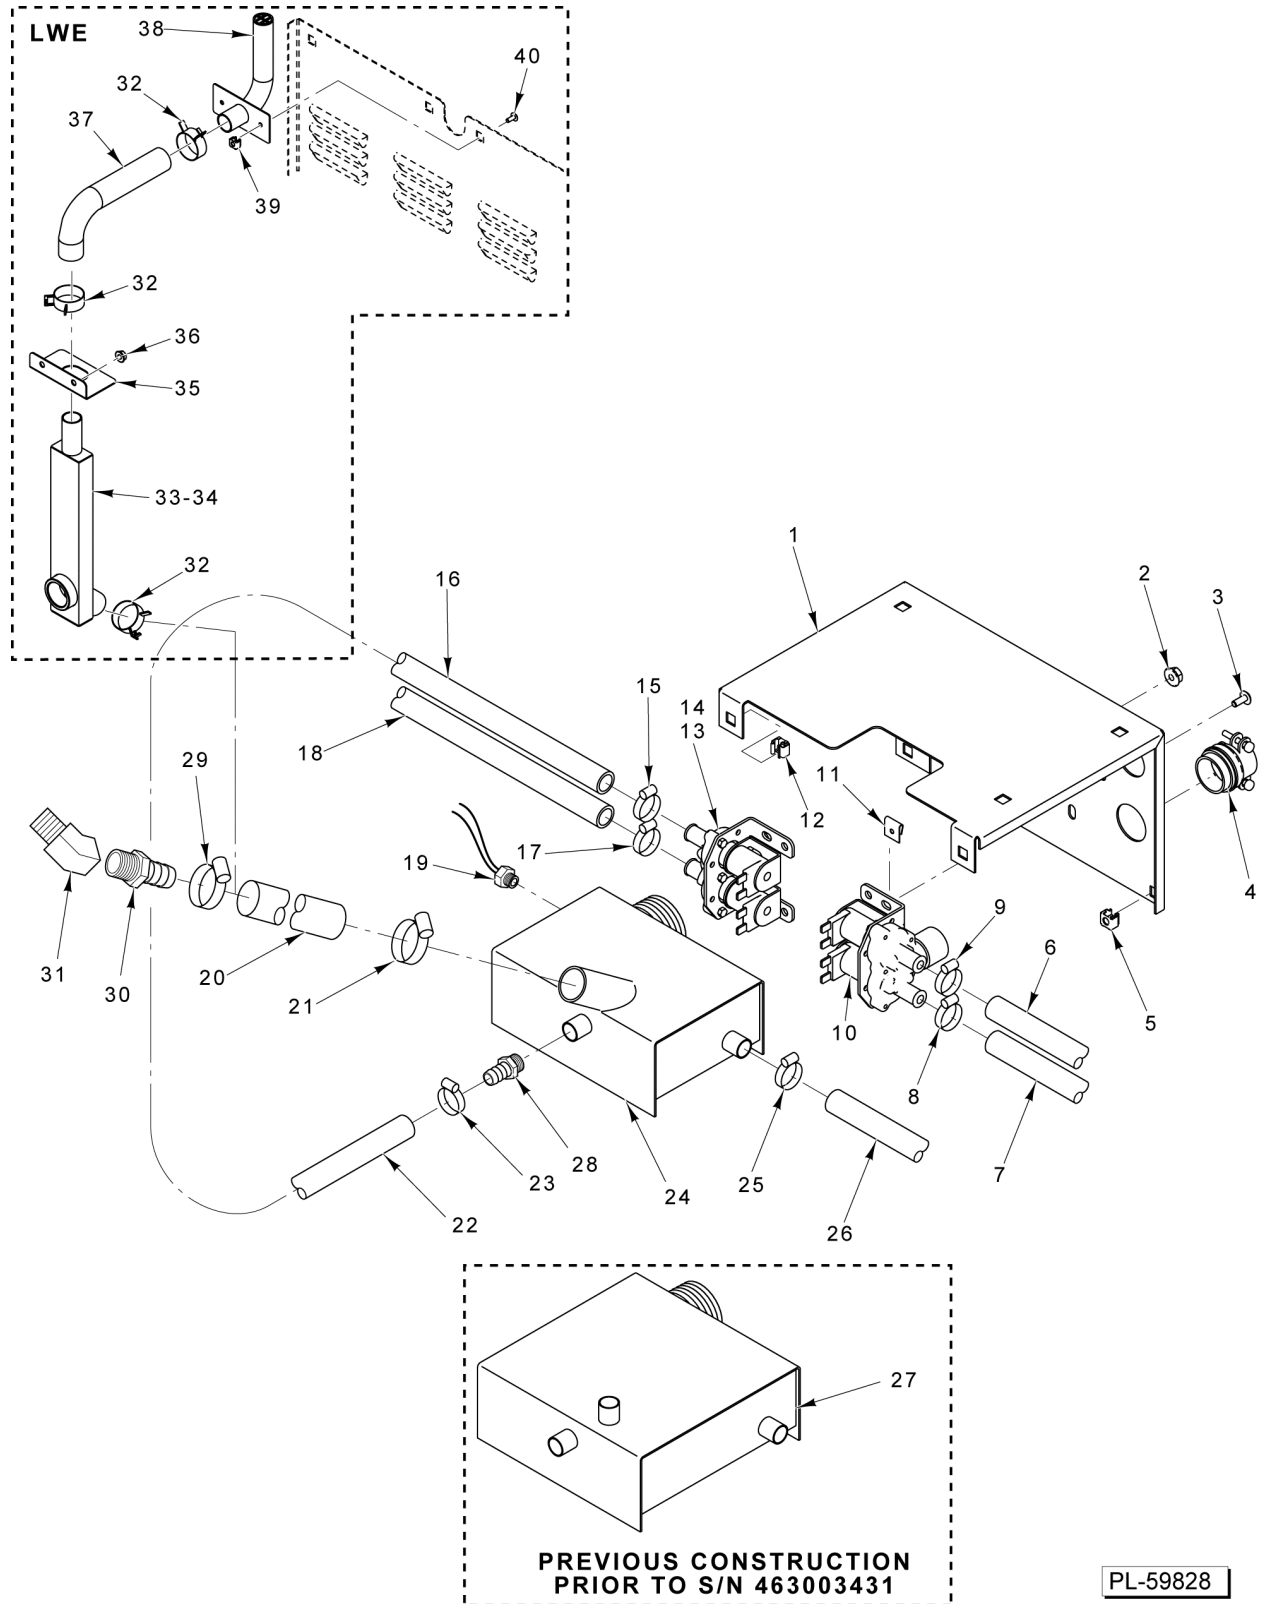

PL-58246

**WATER LEVEL PROBE  
(PRIOR TO S/N 463003747)**

**WATER LEVEL PROBE  
(PRIOR TO S/N 463003747)**

ILLUS. PL-58246	PART NO.	NAME OF PART	AMT.
1	00-857021-00001	Valve - Solenoid 1/4 NPT (9/32 Orifice).....	1
2	FP-090-55	Fitting - Hose 1/2 Hose x 1/4 NPT (Brass) (3-Pan).....	1
3	FP-090-59	Fitting - Hose 1/2 ID x 1/4 NPT (Brass) (5-Pan).....	1
4	00-557718	Clamp - Hose #10.....	1
5	00-557474	Hose 1/2 ID x 0.830 OD (3 Ft.).....	1
6	00-557718	Clamp - Hose #10.....	1
7	FP-090-59	Fitting - Hose 1/2 ID x 1/4 NPT (Brass).....	1
8	FP-030-14	Lock Nut - Pipe 1/4 NPSL (Brass).....	1
9	00-850736-00003	Probe - Level Control.....	1
10	00-857022-00001	Switch - Pressure.....	1
11	FP-027-06	Bushing - Pipe 1/2 To 1/8 (Brass).....	1
12	FP-035-91	Pipe 1/2 x 1-1/8 TBE.....	1
13	FP-019-25	Tee 1/2 x 1/2 x 1/2.....	1
14	FP-035-91	Pipe 1/2 x 1-1/8 TBE.....	1
15	FP-026-24	Bushing - Pipe 1 to 1/2.....	1
16	FP-088-56	Cross - Pipe Std. 1 x 1 x 1 x 1 Std.....	1
17	FP-036-17	Pipe 1 x 1-1/2 TBE.....	1
18	FP-024-14	Coupling - Reducing 1 to 3/4.....	1
19	FP-026-65	Bushing - Pipe 3/4 to 1/4.....	1
20	FP-035-38	Pipe 1/4 x 7/8 TBE.....	1
21	FP-078-85	Elbow - Pipe 1/4 x 90 Deg.....	1
22	FP-059-32	Pipe 1 x 2-1/2 TBE.....	1
23	FP-024-42	Coupling - Reducing 1 to 1/2.....	1
24	FP-035-94	Pipe 1/2 x 1-1/2 TBE.....	1
25	00-557718	Clamp - Hose #10.....	1
26	FP-087-39	Fitting - Hose 5/8 Hose to 1/2 NPT (Brass).....	1
27	FP-019-25	Tee 1/2 x 1/2 x 1/2.....	1
28	FP-087-39	Fitting - Hose 5/8 Hose to 1/2 NPT (Brass).....	1
29	00-557718	Clamp - Hose #10.....	1
30	00-557475	Hose 5/8 ID x 0.955 OD (1.66 Ft.) (Blue).....	1
31	00-557718	Clamp - Hose #10.....	1
32	FP-090-63	Fitting - Hose 5/8 ID Hose to 3/8 MPT (Brass).....	1
33	FP-090-37	Fitting - Hose - Anchor Coupling 3/8 NPT (Brass).....	1
34	00-856769-00001	O-Ring 1/8 In. Thk.....	1
35	FP-090-60	Fitting - Hose (Round Hose Cap 3/4 NH Thread) (Brass).....	1