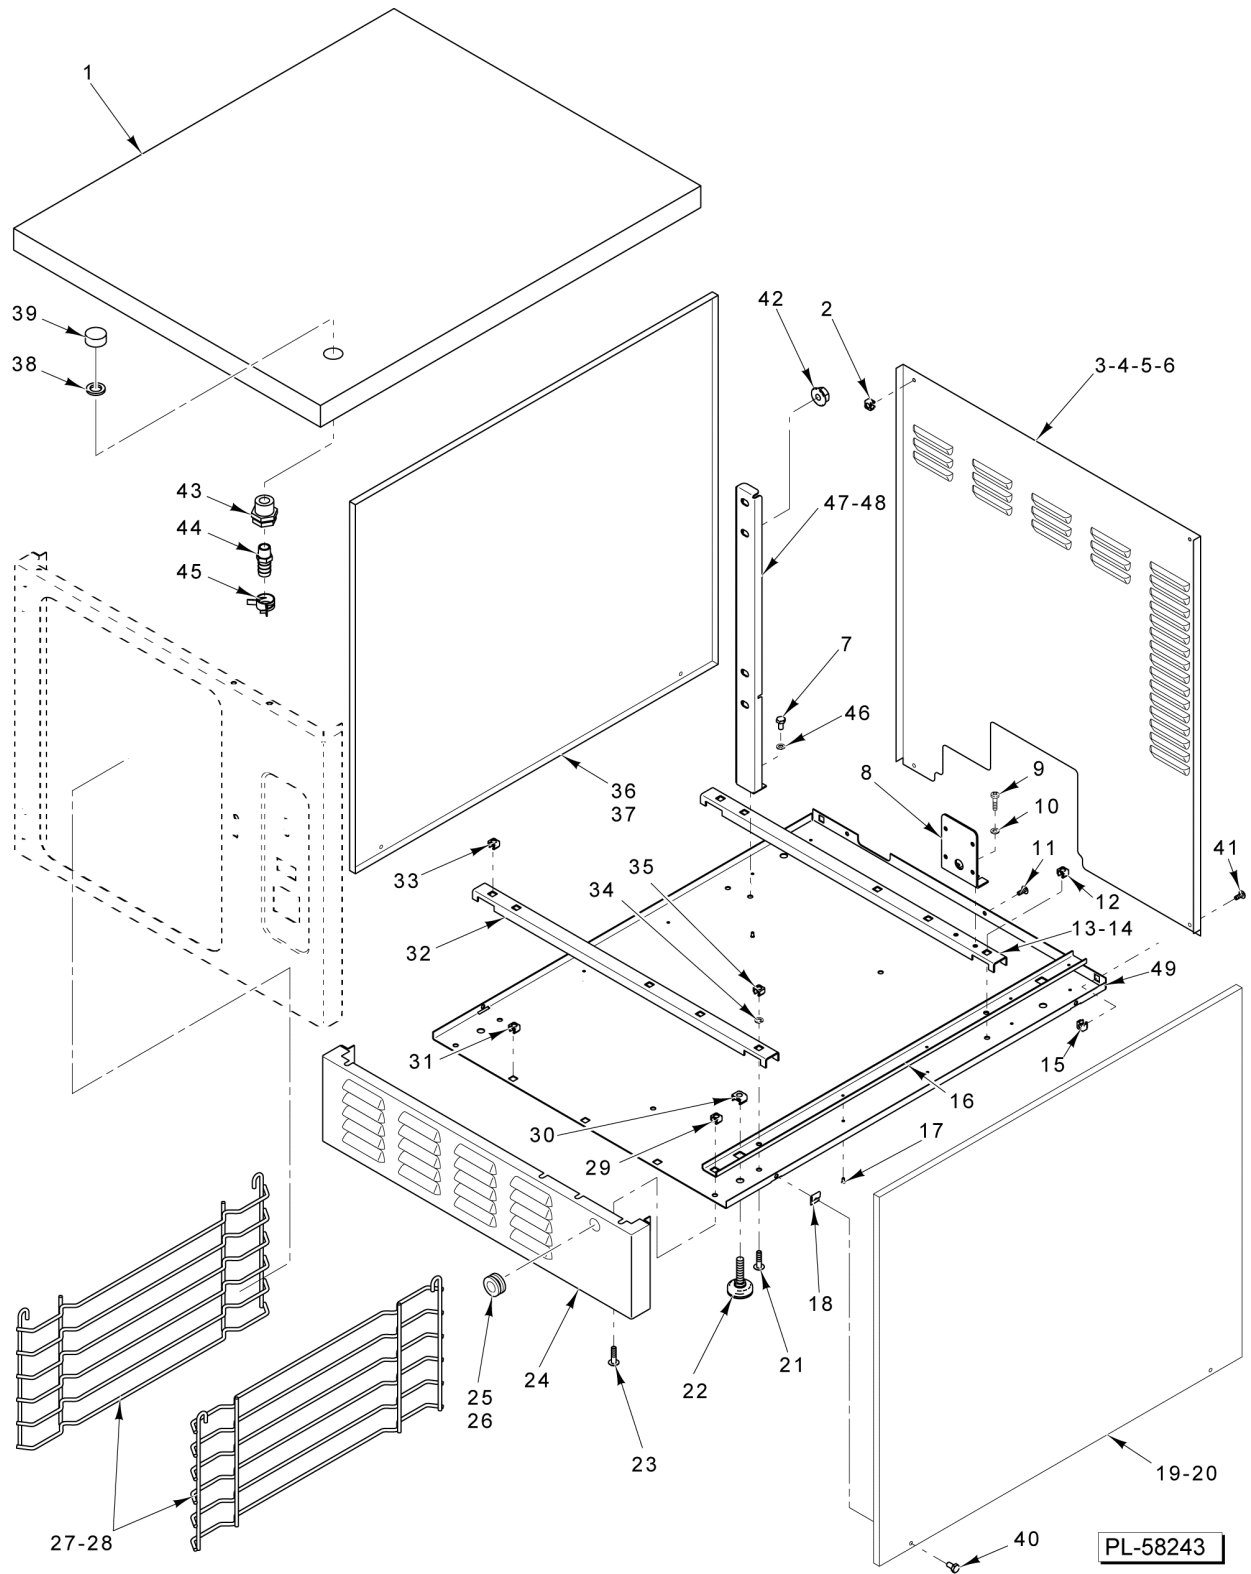

### LINE CONTROLS (LWE)

ILLUS.	PART NO.	NAME OF PART	AMT.
1	SD-019-29	Self-Tapping Screw 6-20 x 1/2 Phil. Pan Hd., Type B.....	AR
2	WS-002-15	Washer.....	4
3	NS-049-03	Panel Nut 1/4-20.....	2
4	SC-115-70	Mach. Screw 1/4-20 x 1 Slotted Truss Hd. (SST).....	1
5	SC-041-01	Cap Screw 1/4-20 x 3/4 Hex Hd. (SST).....	1
6	WL-006-17	Lockwasher 1/4 Helical (SST).....	1
7	00-858055-00001	Shield - Mylar (4 In.).....	1
8	00-858053-00001	Controller - PM (EZ-ZONE).....	1
9	00-858052-00001	Contacto.....	1
10	00-858079-00001	Bracket - Control Mounting.....	1
11	00-857713-00001	Frame Rail - Front.....	1
12	00-858056-00001	Harness - Wiring (Delta).....	1
13	00-858056-00002	Harness - Wiring (WYE).....	1