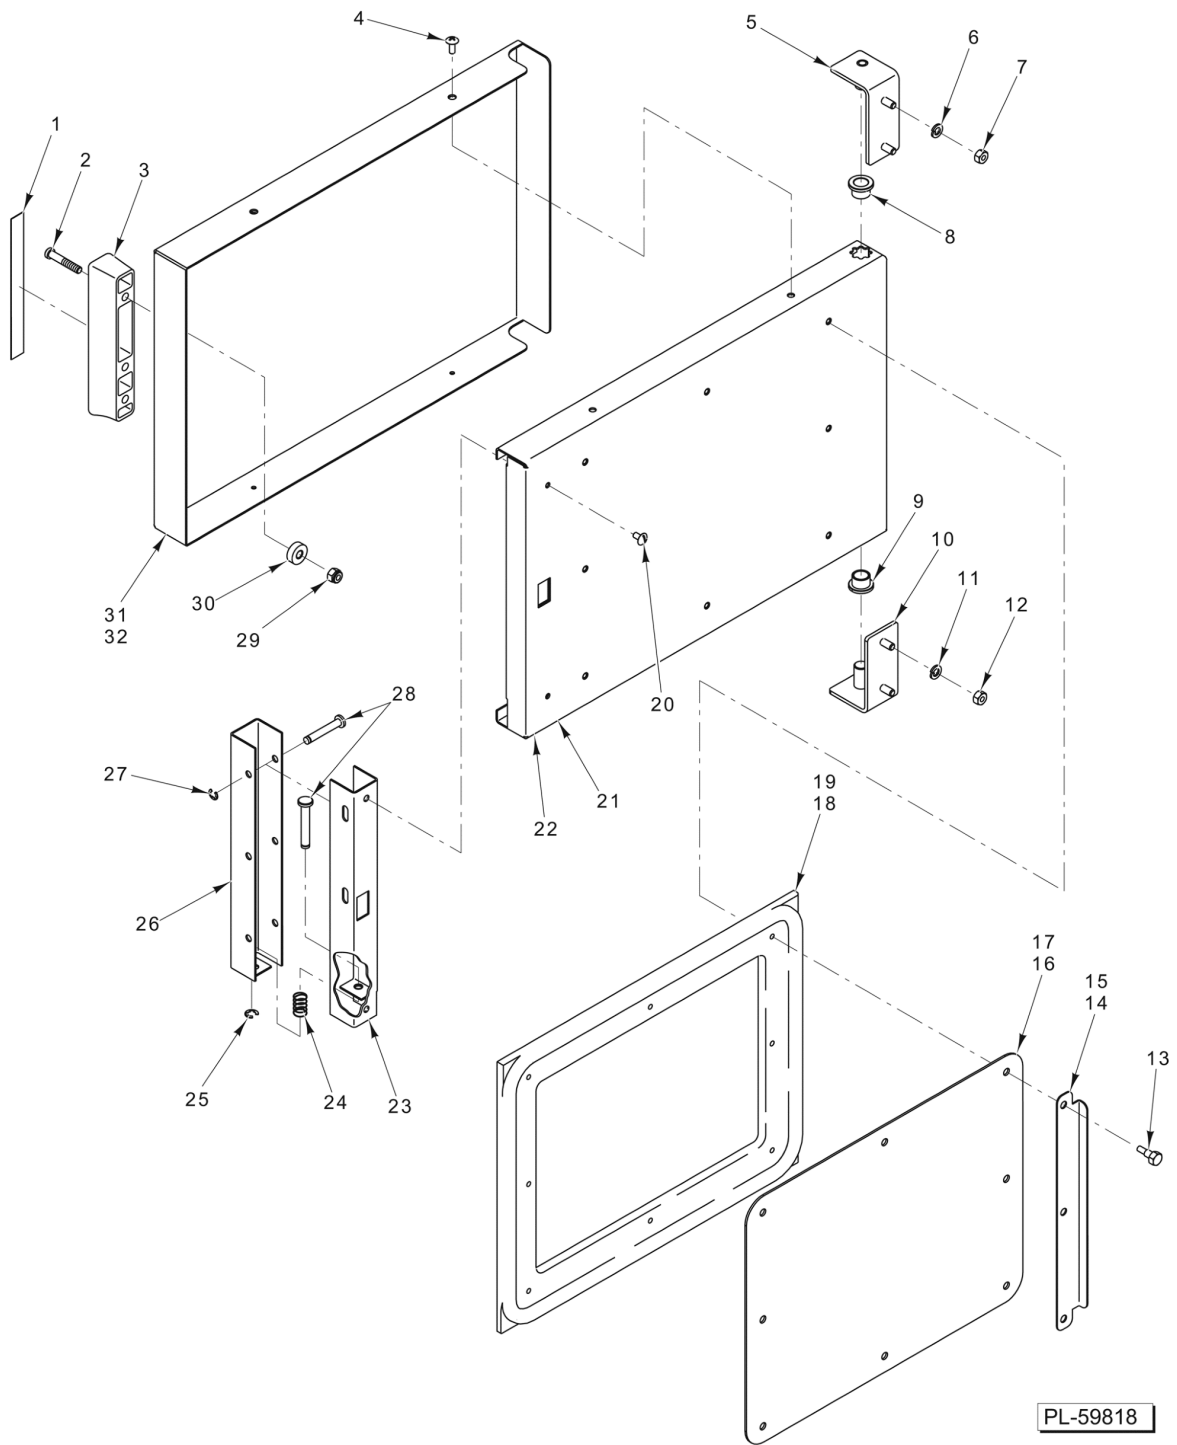

DOOR

DOOR

ILLUS. PL-59818	PART NO.	NAME OF PART	AMT.
1	00-855288-00001	Face Plate - Door Handle.....	1
2	SC-120-70	Cap Screw 1/4-20 x 1-5/8 Hex Socket Hd.....	2
3	00-855287-00001	Handle - Door.....	1
4	SC-066-20	Mach. Screw 10-32 x 1/2 Phil. Truss Hd. (SST).....	4
5	00-855521-00001	Hinge Assy. - Door (Top).....	1
6	WL-006-17	Lockwasher 1/4 Helical (SST).....	2
7	NS-046-38	Nut 1/4-20 Hex (SST).....	2
8	00-817643	Bearing - Flanged.....	1
9	00-817643	Bearing - Flanged.....	1
10	00-855521-00002	Hinge Assy. - Door (Bottom).....	1
11	WL-006-17	Lockwasher 1/4 Helical (SST).....	2
12	NS-046-38	Nut 1/4-20 Hex (SST).....	2
13	00-857791-00001	Bolt - Rack Hanger.....	3
14	00-855714-00001	Gasket - Door Guard (3-Pan).....	1
15	00-855714-00002	Gasket - Door Guard (5-Pan).....	1
16	00-855285-00001	Gasket Retainer - Door (3-Pan).....	1
17	00-855285-00002	Gasket Retainer - Door (5-Pan).....	1
18	00-857085-00001	Gasket - Door (3-Pan).....	1
19	00-857085-00002	Gasket - Door (5-Pan).....	1
20	SC-053-05	Mach. Screw 10-24 x 3/8 Slotted Truss Hd. (SST).....	2
21	00-855582-00001	Bracket Weldment - Door (3-Pan).....	1
22	00-855582-00002	Bracket Weldment - Door (5-Pan).....	1
23	00-855584-00001	Door Latch - Bracket.....	1
24	00-855298-00001	Latch Spring - Door.....	1
25	RR-006-22	Retaining Ring 1/4 In. (SST).....	1
26	00-855585-00001	Latch Actuator - Door.....	1
27	RR-006-22	Retaining Ring 1/4 In. (SST).....	3
28	00-855590- 00002	Pin - Clevis 1.525 In. Lg.....	4
29	NS-048-63	Lock Nut 1/4-20 Hex (SST).....	2
30	00-855290-00001	Bearing - Door Handle.....	2
31	00-855580-00001	Frame - Door (3-Pan).....	1
32	00-855580-00002	Frame - Door (5-Pan).....	1