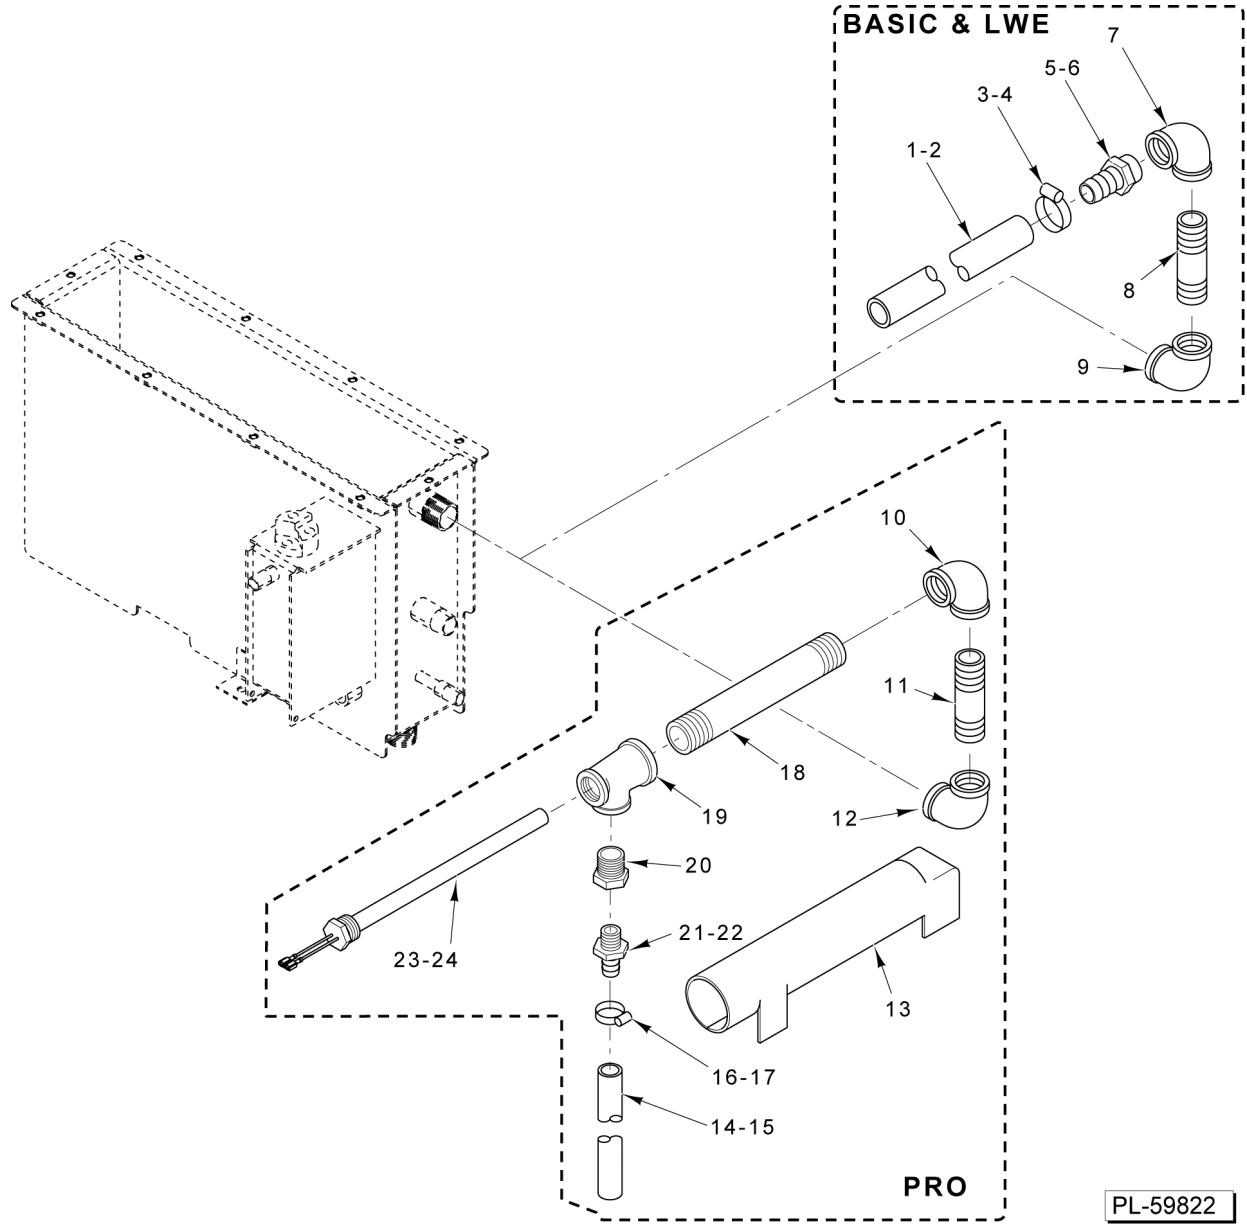

GENERATOR MANIFOLD (5-PAN)

GENERATOR MANIFOLD (5-PAN)

ILLUS. PL-59822	PART NO.	NAME OF PART	AMT.
1	00-557475	Hose 5/8 ID x 0.955 OD (1.66 Ft.) (Blue) (Basic).....	1
2	00-557792	Hose (White) (Basic & LWE).....	1
3	00-557718	Clamp - Hose #10 (For Blue Hose) (Basic).....	1
4	00-557846	Clamp - Hose (29mm) (For White Hose) (Basic & LWE).....	1
5	FP-090-31	Fitting - Hose 5/8 Hose to 3/4 MPT (Brass) (For Blue Hose) (Basic).....	1
6	FP-091-08	Fitting - Pipe 3/4 Hose to 3/4 MPT (Brass) (For White Hose) (Basic & LWE).....	1
7	FP-015-23	Elbow 3/4 x 90 Deg. (Brass) (Basic & LWE).....	1
8	FP-041-66	Pipe 3/4 x 3 TBE (Brass) (Basic & LWE).....	1
9	FP-015-23	Elbow 3/4 x 90 Deg. (Brass) (Basic & LWE).....	1
10	FP-015-23	Elbow 3/4 x 90 Deg. (Brass) (Pro).....	1
11	FP-041-66	Pipe 3/4 x 3 TBE (Brass) (Pro).....	1
12	FP-015-23	Elbow 3/4 x 90 Deg. (Brass) (Pro).....	1
13	00-856774-00001	Insulation - Super Heater (Pro).....	1
14	00-557475	Hose 5/8 ID x 0.955 OD (1.66 Ft.) (Blue) (Pro).....	1
15	00-557792	Hose (White) (Pro).....	1
16	00-557718	Clamp - Hose #10 (For Blue Hose) (Pro).....	1
17	00-557846	Clamp - Hose (29mm) (For White Hose) (Pro).....	1
18	FP-090-49	Pipe 1 x 8 (Brass) (Pro).....	1
19	FP-019-40	Tee - Pipe 1 x 3/4 x 3/4 (Brass) (Pro).....	AR
20	FP-027-22	Bushing - Pipe 3/4 to 1/2 (Brass) (For White Hose) (Pro).....	1
21	FP-090-31	Fitting - Hose 5/8 Hose to 3/4 MPT (Brass) (For Blue Hose) (Pro).....	1
22	FP-091-09	Fitting - Hose 3/4 Hose to 1/2 MPT (Brass) (For White Hose) (Pro).....	1
23	00-856709-00001	Heater - Super Heater (208/240 V.) (Pro).....	1
24	00-856709-00002	Heater - Super Heater (480 V.) (Pro).....	1