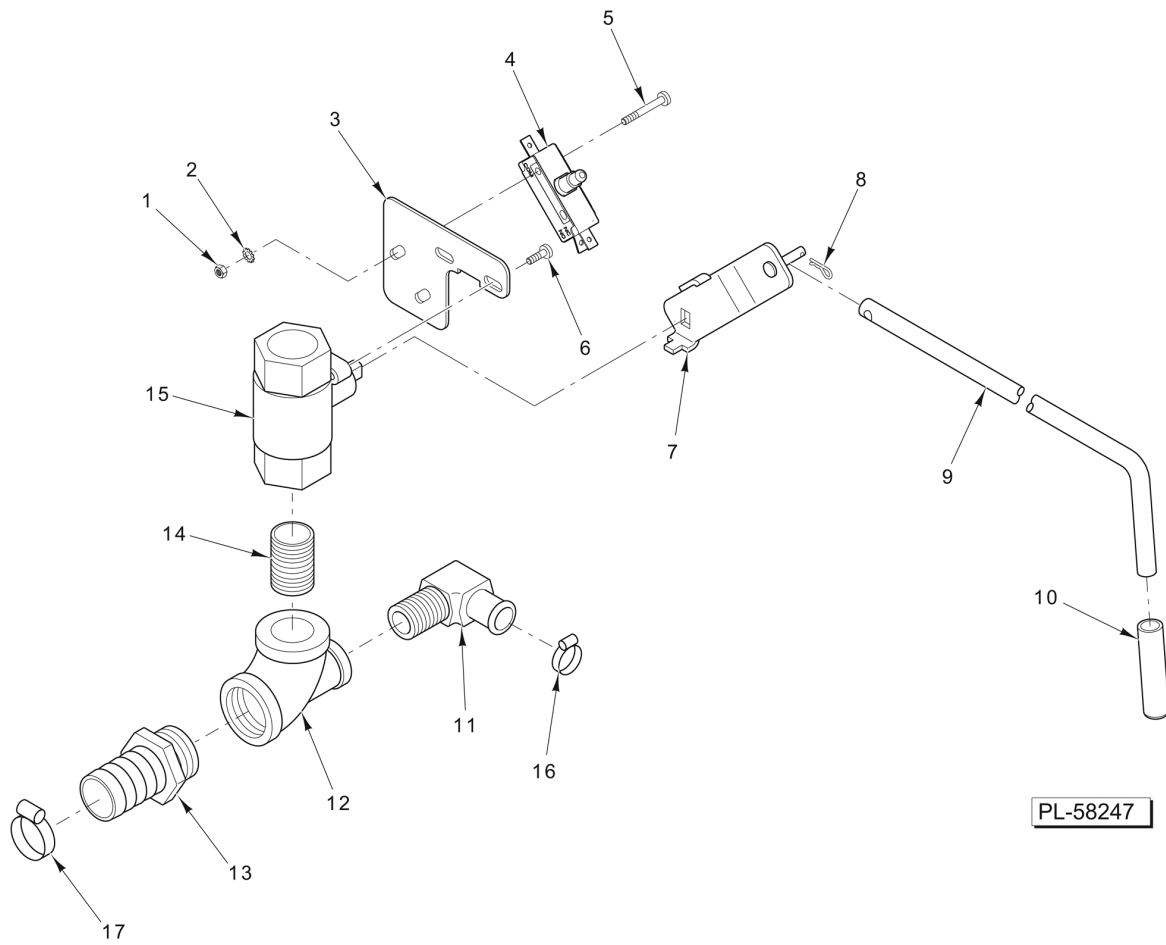

PL-58247

GENERATOR DRAIN (BASIC)

GENERATOR DRAIN (BASIC)

ILLUS.	PART NO.	NAME OF PART	AMT.
PL-58247			
1	NS-011-07	Nut 6-32 Hex (SST).....	2
2	WL-014-03	Lockwasher #6 External (SST).....	2
3	00-856779-00001	Bracket - Actuator (Generator).....	1
4	00-842049	Switch (Drain Lever).....	1
5	SC-021-12	Mach. Screw 6-32 x 1 Slotted Rd. Hd. (SST).....	2
6	SC-066-05	Mach. Screw 10-24 x 3/8 Phil. Truss Hd. (SST).....	2
7	00-856776-00001	Lever - Generator Drain.....	1
8	00-855729-00001	Pin - Cotter.....	1
9	00-856729-00001	Handle - Drain.....	1
10	00-856736-00001	Cap - Handle.....	1
11	FP-090-56	Fitting - Hose.....	1
12	FP-085-65	Tee - Pipe 3/4 x 3/4 x 3/4.....	1
13	FP-090-51	Fitting - Hose.....	1
14	FP-036-92	Pipe 3/4 x 1-3/8 TBE (Black).....	1
15	FP-090-57	Valve 3/4 In. Ball (Bronze) (Basic).....	1
16	00-557970	Clamp - Hose (20mm).....	1
17	00-557847	Clamp - Hose.....	1