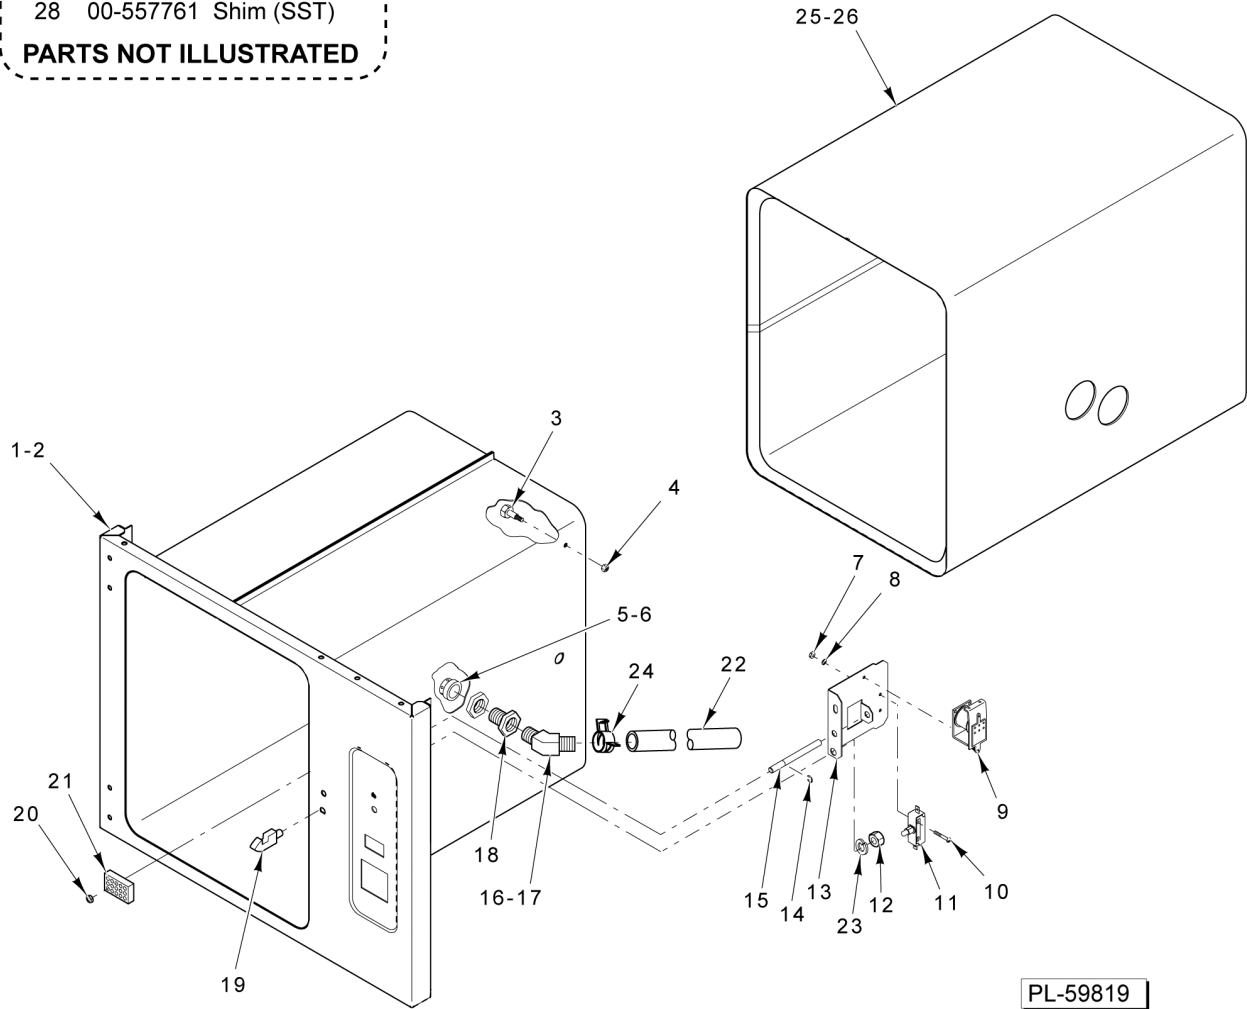

- 27 00-557760 Shim (SST)
- 28 00-557761 Shim (SST)

PARTS NOT ILLUSTRATED

COMPARTMENT

COMPARTMENT

ILLUS. PL-59819	PART NO.	NAME OF PART	AMT.
1	00-857646-00004	Compartment - Service Kit (3-Pan).....	1
2	00-857649-00004	Compartment - Service Kit (5-Pan).....	1
3	00-857791-00001	Bolt - Rack Hanger.....	4
4	NS-049-09	Nut Assy. 10-32 (SST).....	4
5	00-856753-00001	Steam Port - Compartment (5-Pan).....	1
6	00-856742-00001	Steam Port - Compartment (3-Pan).....	1
7	NS-011-07	Nut 6-32 Hex (SST).....	2
8	WL-014-03	Lockwasher #6 External (SST).....	2
9	00-411499-00004	Buzzer (115 V.).....	1
10	SC-021-12	Mach. Screw 6-32 x 1 Slotted Rd. Hd. (SST).....	1
11	00-842049	Switch - Door.....	1
12	NS-015-13	Nut 3/8-16 Hex (SST).....	1
13	00-855308-00001	Actuator Bracket - Door.....	1
14	RR-011-26	Ring - Retaining.....	2
15	00-855307-00001	Actuator Rod - Door.....	1
16	FP-090-18	Elbow Pipe 5/8 x 45 Deg. (Brass) (Used with Blue Hose).....	1
17	FP-091-09	Fitting - Hose 3/4 Hose to 1/2 MPT (Brass) (Used with White Hose).....	1
18	00-855394-00001	Adapter - Cabinet Steam Port.....	1
19	00-855586-00001	Bullet - Door.....	1
20	NS-011-18	Nut 10-24 Hex (SST).....	1
21	00-855753-00001	Cover - Drain.....	1
22	00-557792	Hose (White).....	1
23	WL-006-27	Lockwasher 3/8 Helical (SST).....	1
24	00-557846	Clamp - Hose (29mm).....	1
25	00-855779-00001	Compartment - Insulation (3-Pan).....	1
26	00-855779-00002	Compartment - Insulation (5-Pan).....	1
27	00-557760	Shim (0.005 Thk.) (SST).....	AR
28	00-557761	Shim (0.010 Thk.) (SST).....	AR