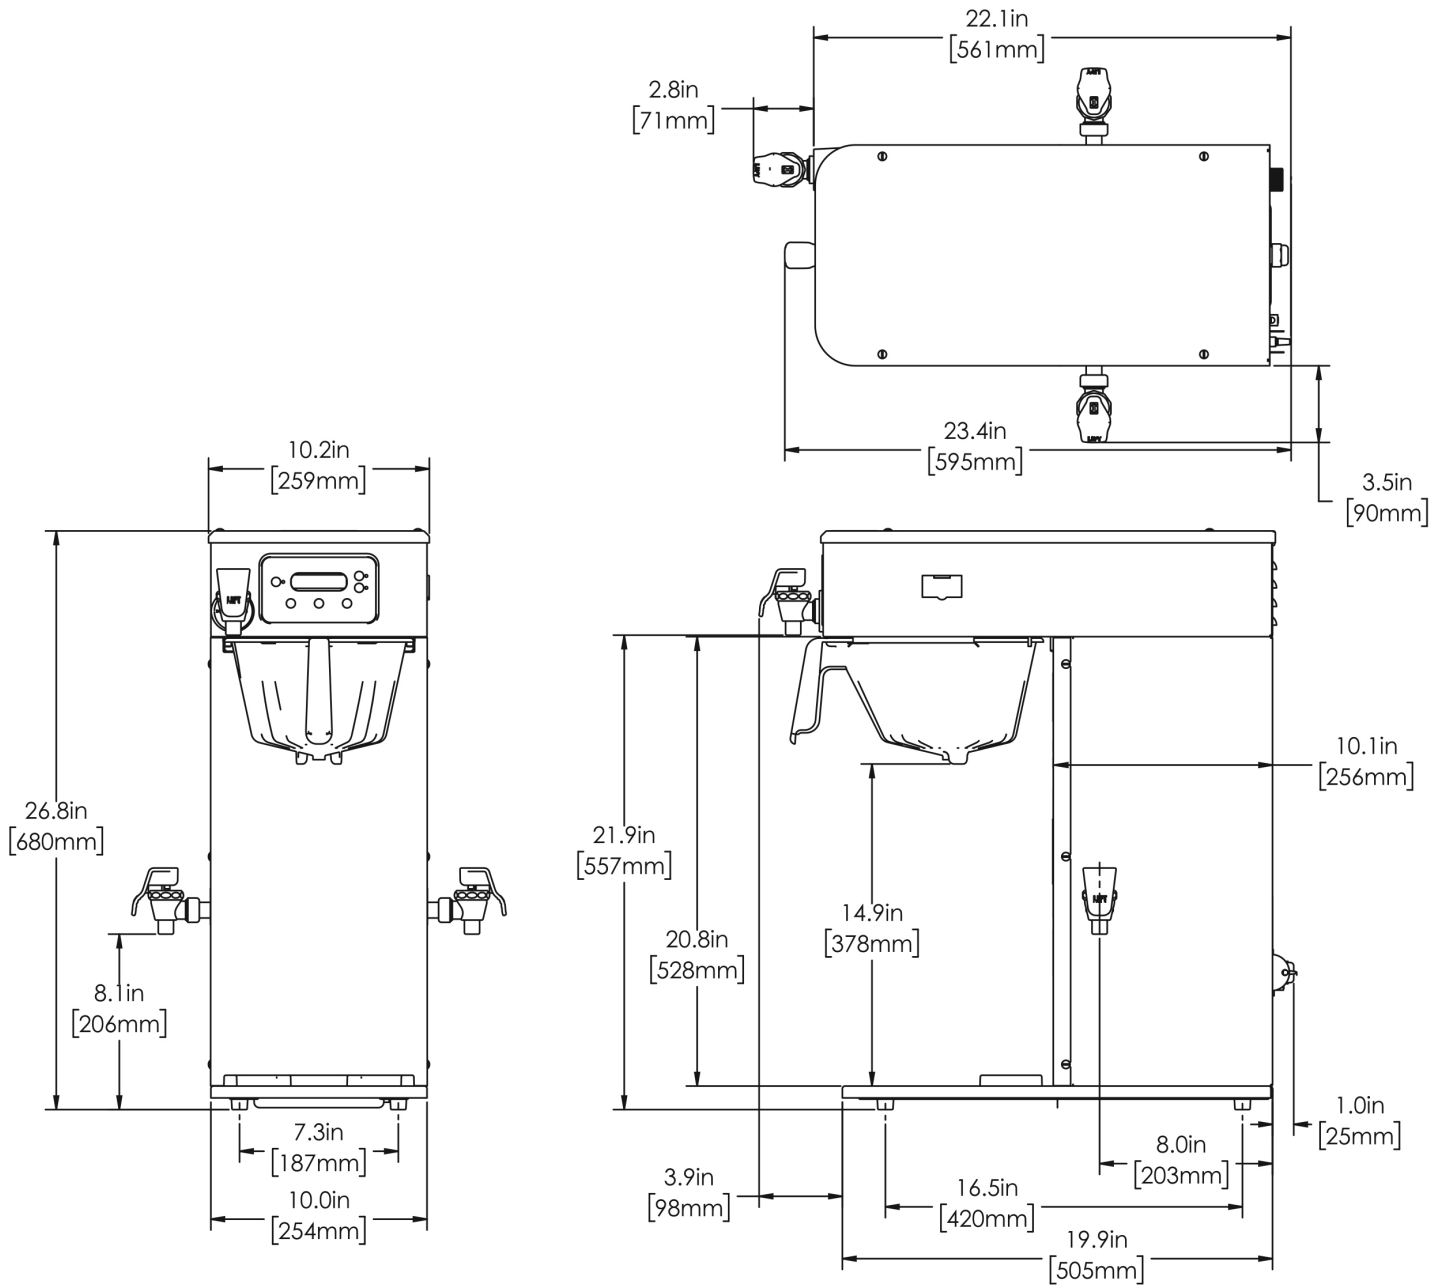

Last Updated:
03/05/2021

	Unit			Shipping				
	Height	Width	Depth	Height	Width	Depth	Weight	Volume
English	26.8 in.	10.2 in.	22.1 in.	34.9 in.	13.3 in.	27.4 in.	46.860 lbs	7.321 ft ³
Metric	68.1 cm	25.9 cm	56.1 cm	88.6 cm	33.7 cm	69.5 cm	21.256 kgs	0.207 m ³