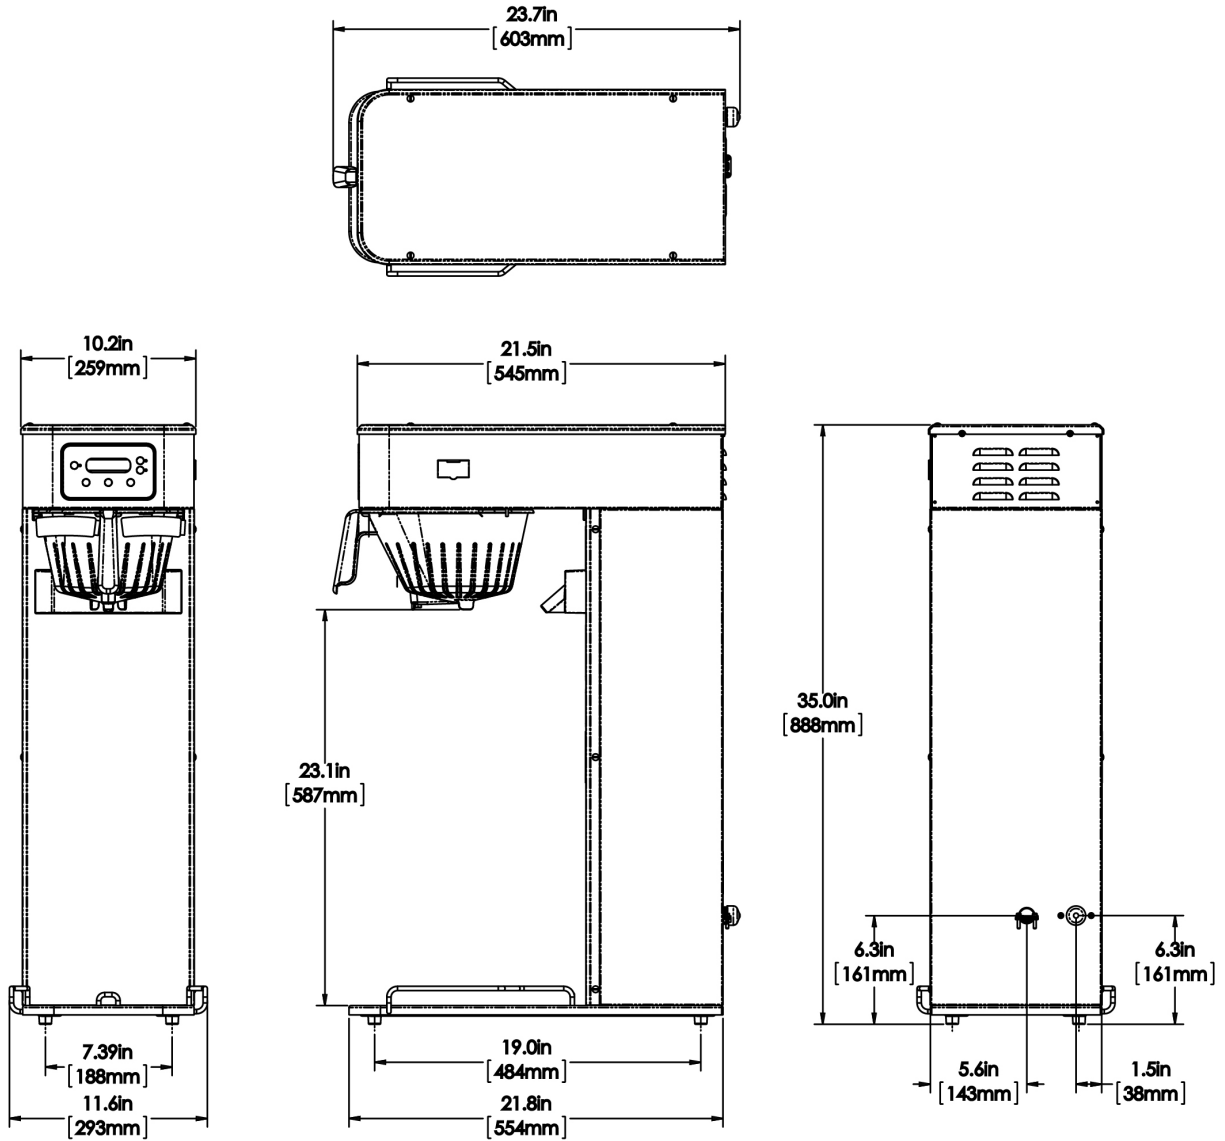

Last Updated:
01/26/2022

	Unit			Shipping				
	Height	Width	Depth	Height	Width	Depth	Weight	Volume
English	35.0 in.	20.5 in.	23.8 in.	38.0 in.	13.3 in.	27.4 in.	41.600 lbs	7.976 ft ³
Metric	88.9 cm	52.1 cm	60.5 cm	96.5 cm	33.7 cm	69.5 cm	18.870 kgs	0.226 m ³