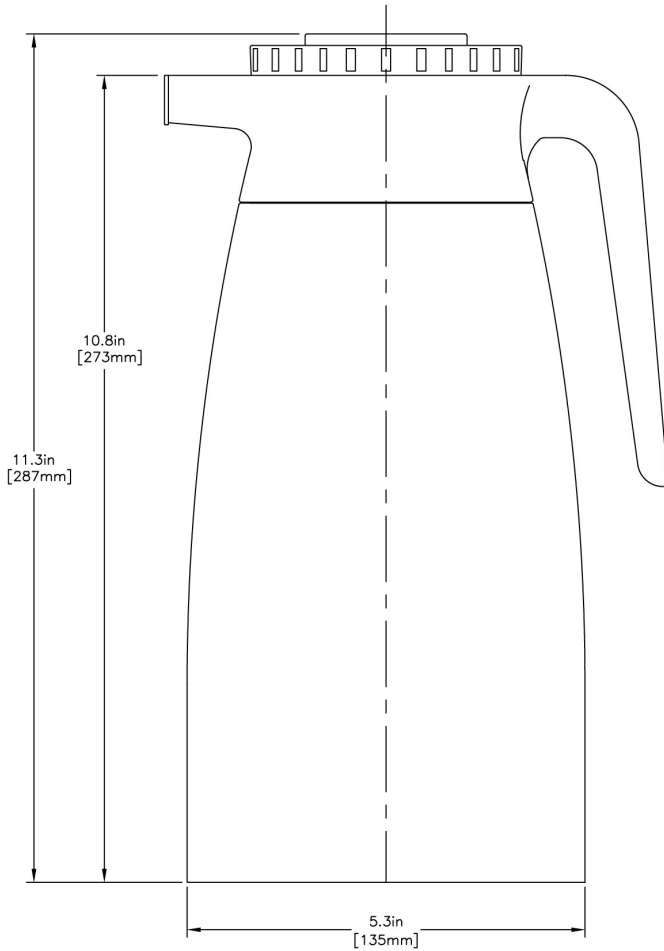

1.9L Thermal Pitcher (6pk)

11.3" x 5.5" x 6.5"
(28.7cm x 14.0cm x 16.5cm)

Feature points are currently unavailable.

Agency:

Specifications

Product #: 39430.0100

Finish: Stainless/Black

Liner: Stainless Steel

Created on:
07/31/2017

	Unit			Shipping				
	Width	Height	Depth	Width	Height	Depth	Weight	Volume
English	6.5 in.	11.3 in.	5.5 in.	-	-	-	17.000 lbs	0.242 ft ³
Metric	16.5 cm	28.7 cm	14.0 cm	-	-	-	7.711 kgs	0.007 m ³