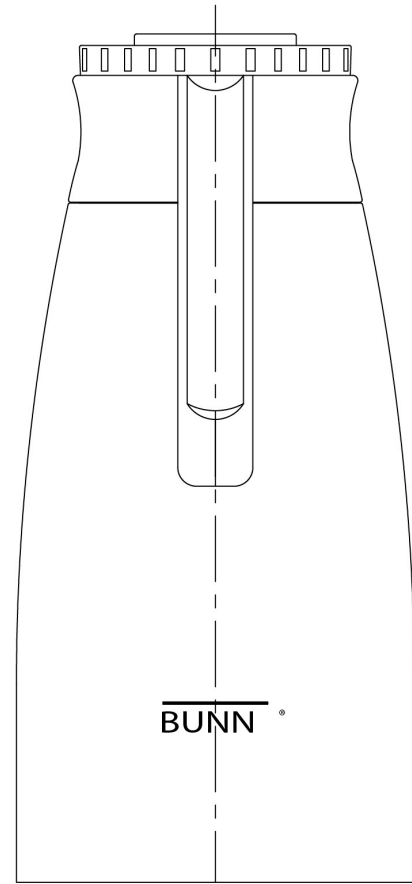

1.9L Thermal Pitcher (6pk)

11.3" x 5.5" x 6.5"
(28.7cm x 14.0cm x 16.5cm)

Feature points are currently unavailable.

Agency:

Specifications

Product #: 39430.0100

Finish: Stainless/Black

Liner: Stainless Steel

Lid Color: Black

Additional Features

Holding Capacity

English	Metric
-	-

BUNN® reserves the right to change specifications and product design without notice. Such revisions do not entitle the buyer to corresponding changes, improvements, additions or replacements for previously purchased equipment. For most current specifications and other info visit bunn.com.

Created on:
07/31/2017

	Unit			Shipping				
	Width	Height	Depth	Width	Height	Depth	Weight	Volume
English	6.5 in.	11.3 in.	5.5 in.	-	-	-	17.000 lbs	0.242 ft ³
Metric	16.5 cm	28.7 cm	14.0 cm	-	-	-	7.711 kgs	0.007 m ³