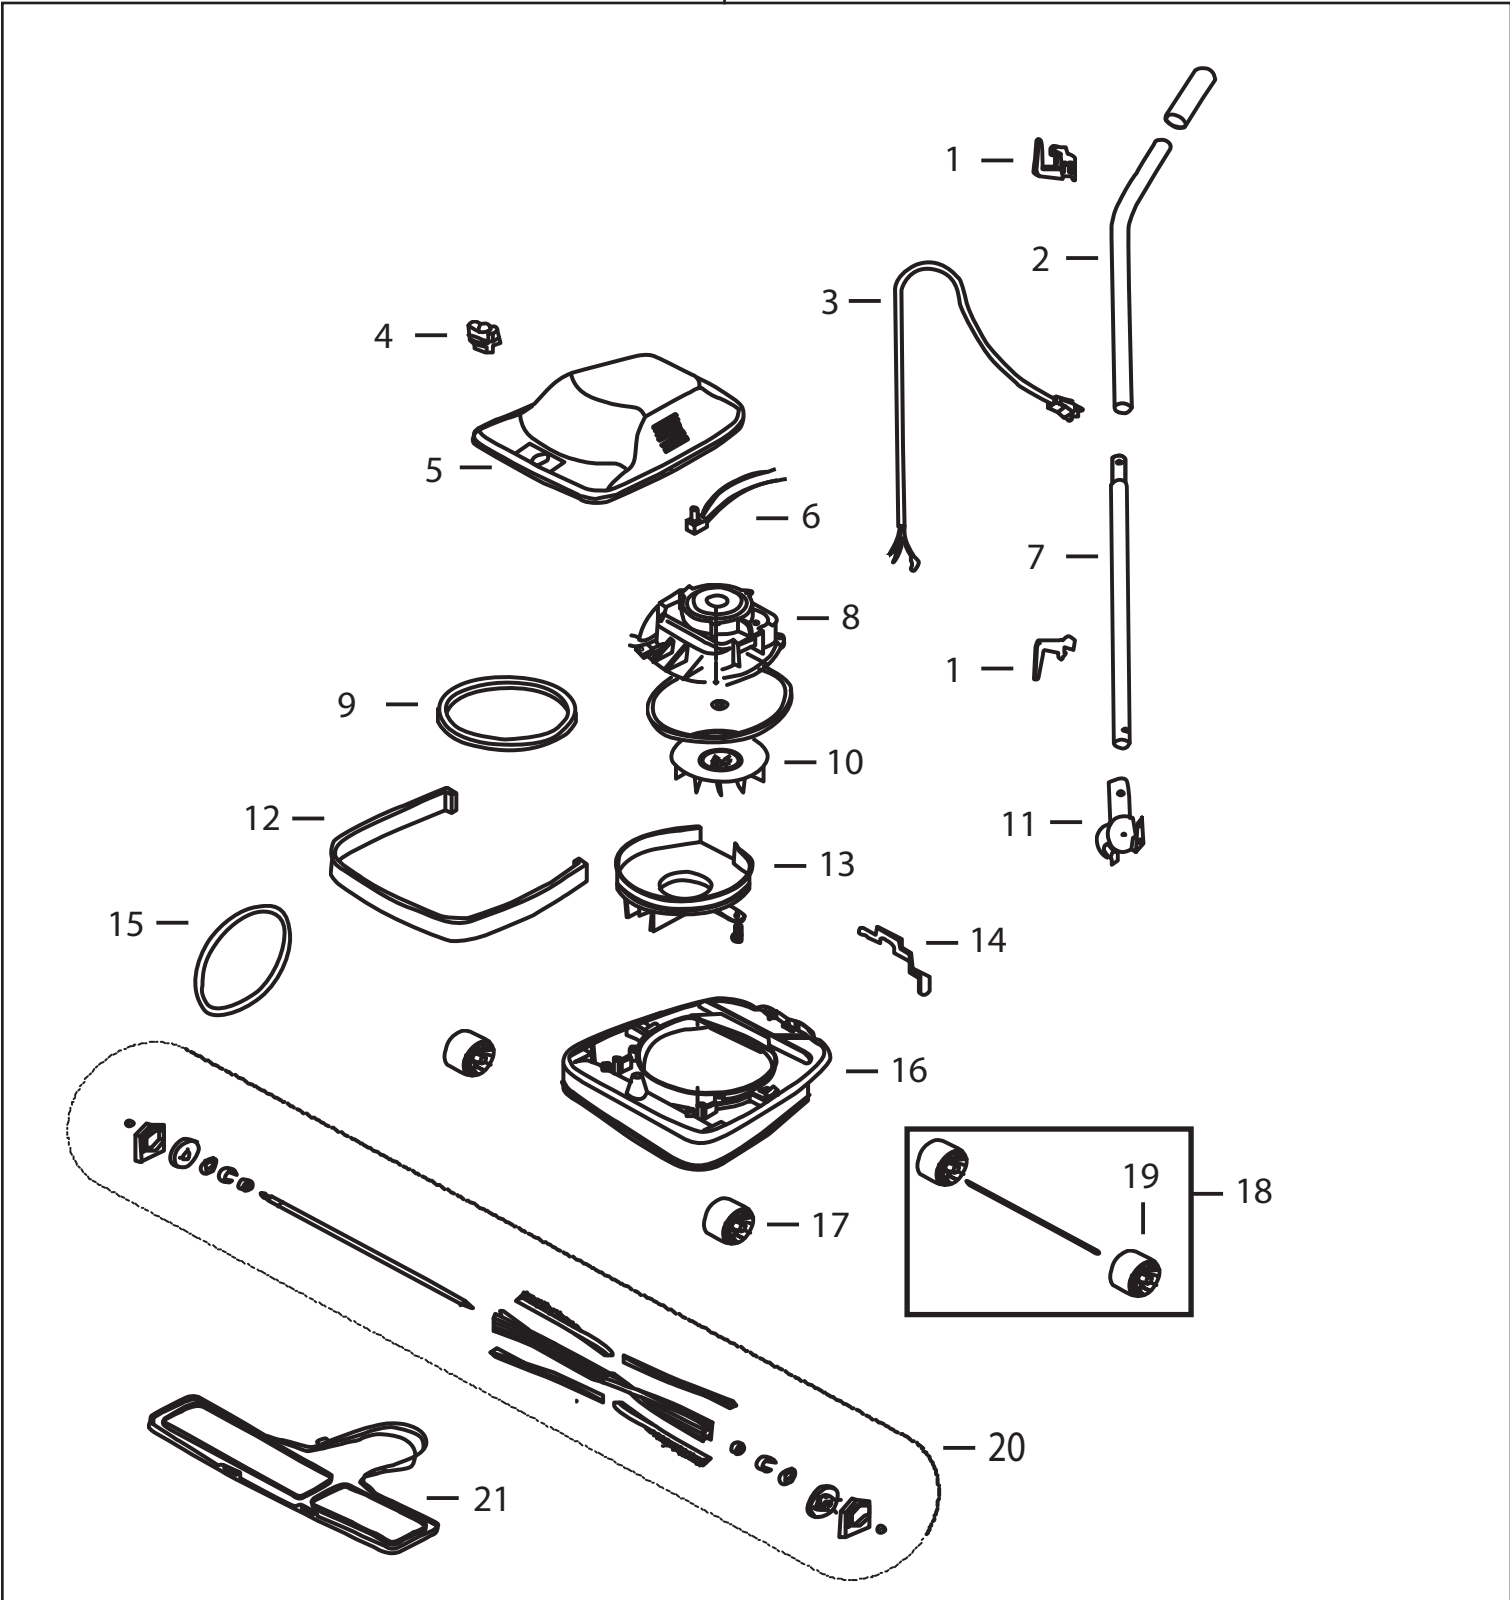

Bissell BigGreen Commercial

ProCup Model BG101DC

Bissell BigGreen Commercial

ProCup Model BG101DC

KEY	PART NO	DESCRIPTION
1	2037848	Cord Retainer Set
2	2038328	Handle Tube Assy Upper w/Handle Grip (does not come with nut & bolt)
3	2037853	Cord Yellow, 50 FT
4	2038304	Height Adjustment Knob
5	2038301	Hood, Chrome w/ Name Plate
6	2038312	Switch, Push
7	2038329	Handle Tube, Lower
8	2037828	Motor Assembly
9	2038313	Gasket, Motor
10	2037847	Fan
11	2038331	Handle Socket Assy w/ Spring
12	2038318	Bumper 12"
13	2038316	Cover, Fan Chamber
14	2038308	Foot Pedal
15	2037843	Belt
16	2038310	Base Assy 12" w/ magnet
17	2038321	Front Wheel (qty 1)
18	2037842	Rear Wheel & Axle Assembly
19	2038320	Rear Wheel (qty 1)
20	2037855	Brush Assembly AL, 12"
21	2038336	Plate Assy, Bottom, 12"
xx	2038338	Dirt Cup Assembly
xx	2038339	Rubber Bottom Assembly, Dirt Cup
xx	2038330	Spring, Bag
xx	2038302	Bushing, Strain Relief
xx	2038303	Screw, Shoulder
xx	2038305	Air Inlet Duct (RH)
xx	2038307	Spring, Foot Pedal
xx	2038309	Spring, Hood
xx	2038314	Air Inlet Duct (LH)
xx	2038315	Spring, Adapter Retainer
xx	2038322	Carbon Motor Brush
xx	2038324	Base Assy, Motor
xx	2037950	Bristle Strip, 12"
xx	2038326	Rubber Cap Ends for all Rollers
xx	2038327	Fan Washer
xx	1600498	Nut & Bolt Set
xx	2038317	Magnet (qty 1)
BISSELL Business Ventures, Inc.		Issued: February 2013 Revised: © 2013 BISSELL Homecare Inc.