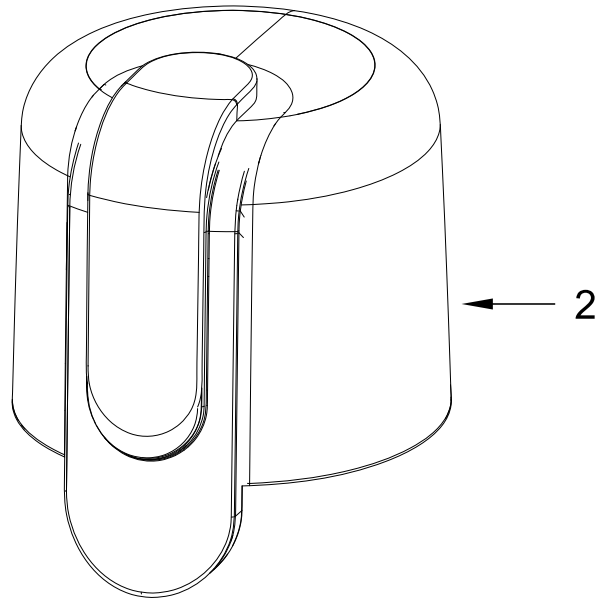

KitchenAid®

COFFEE AND SPICE GRINDER

MODELS:

BCG111OB0 (Onyx Black)
BCG111ER0 (Empire Red)
BCG111ES0 (Espresso)
BCGSGA0 (Spice Grinder Accessory Kit)
BCG211OB0 (Onyx Black)

UNIT PARTS

UNIT PARTS

<u>Illus.</u> <u>No.</u>	<u>Part No.</u>	<u>Description</u>
1		Literature Parts
	W10327169	Use & Care Guide
2	W10919443	Plastic Lid Assembly

<u>Illus.</u> <u>No.</u>	<u>Part No.</u>	<u>Description</u>
3	W10919442	Metal Cup Assembly
		FOLLOWING PARTS NOT ILLUSTRATED
	W10919444	Solid Lid
	W10919445	Shaker Lid
	W10919446	Bowl Assembly