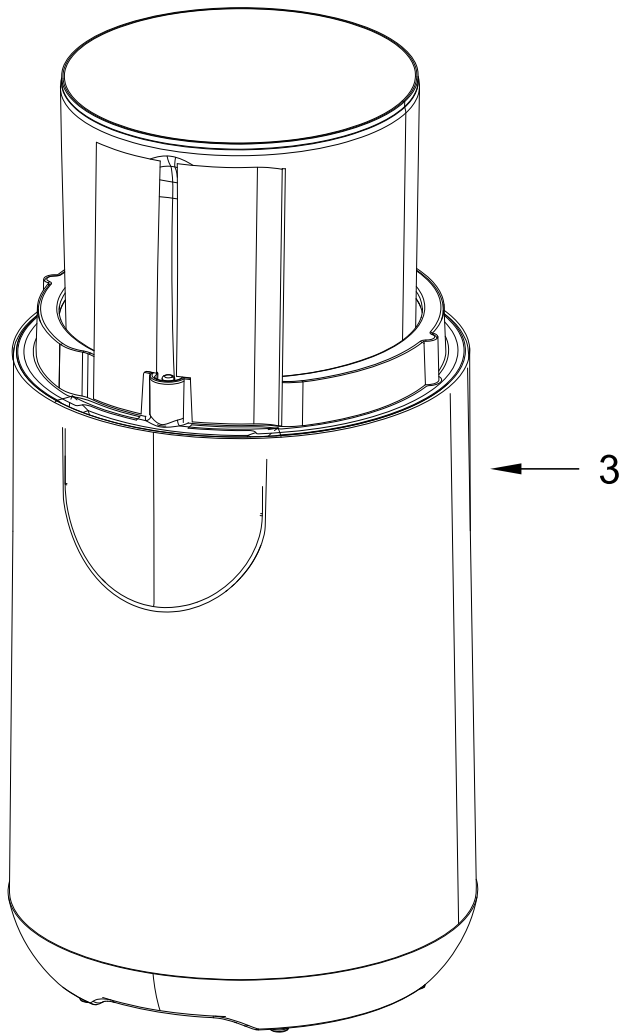

KitchenAid®

COFFEE AND SPICE GRINDER

MODELS:

BCG111OB0 (Onyx Black)
BCG111ER0 (Empire Red)
BCG111ES0 (Espresso)
BCGSGA0 (Spice Grinder Accessory Kit)
BCG211OB0 (Onyx Black)

UNIT PARTS

UNIT PARTS

<u>Illus.</u> <u>No.</u>	<u>Part No.</u>	<u>Description</u>
1		Literature Parts
	W10327169	Use & Care Guide
2	W10919443	Plastic Lid Assembly

<u>Illus.</u> <u>No.</u>	<u>Part No.</u>	<u>Description</u>
3	W10919442	Metal Cup Assembly
		FOLLOWING PARTS NOT ILLUSTRATED
	W10919444	Solid Lid
	W10919445	Shaker Lid
	W10919446	Bowl Assembly