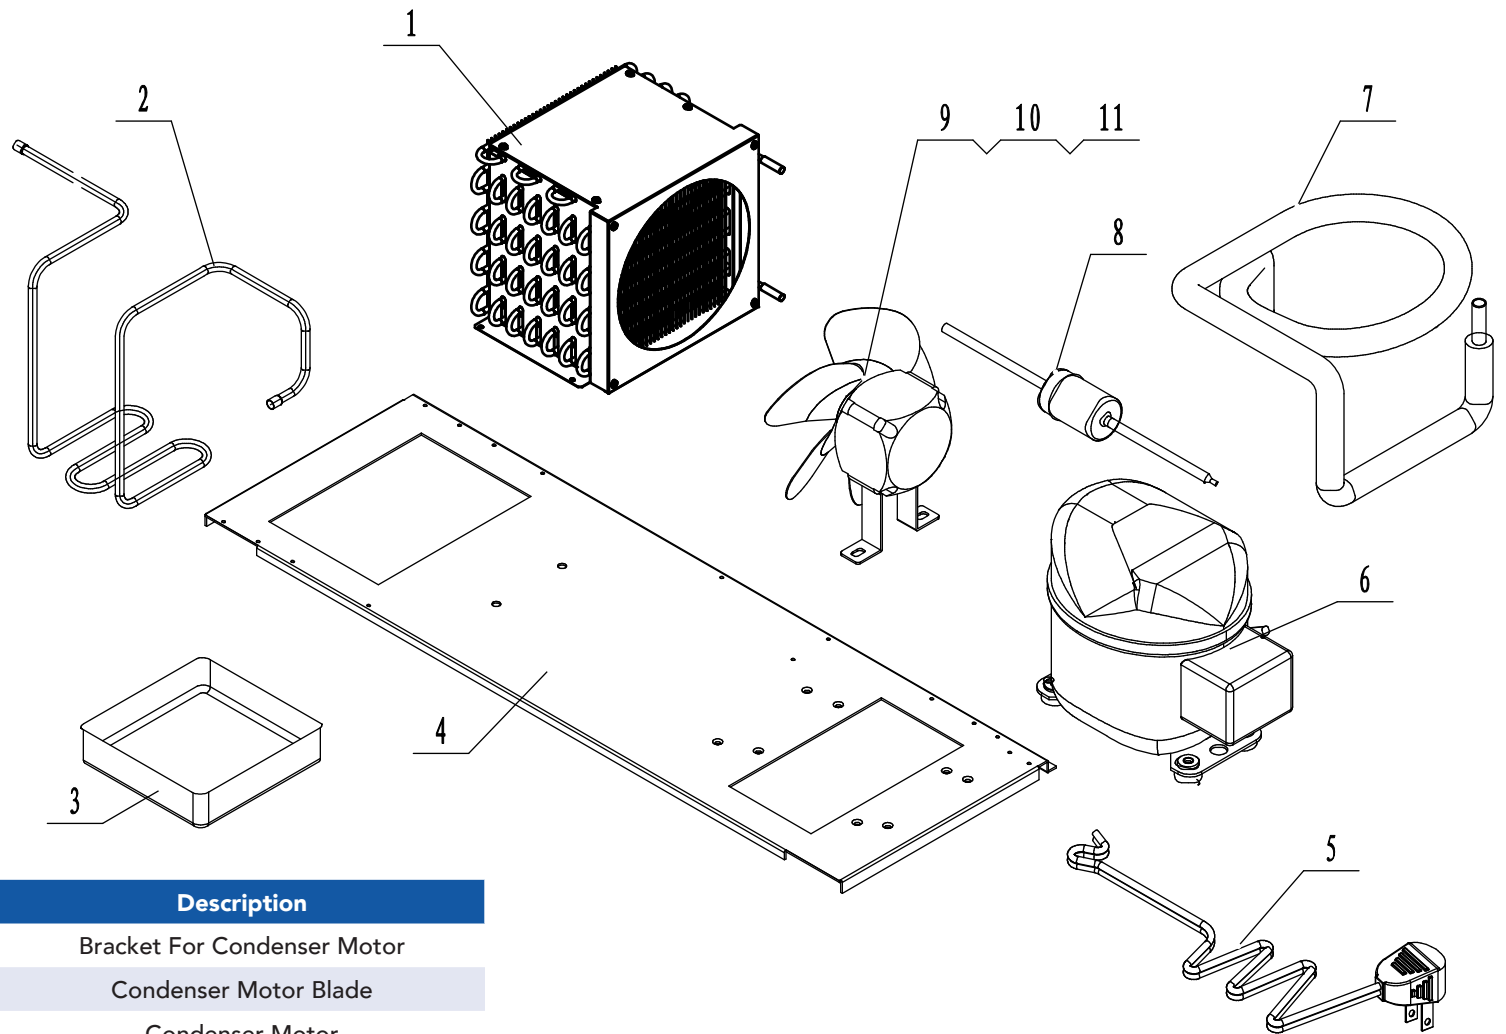

Item #	Part #	Quantity	Description
11	W0604079	1	Bracket For Condenser Motor
10	W0301060	1	Condenser Motor Blade
9	W0301905	1	Condenser Motor
8	W0204003	1	Dryer Filter
7	W0210582	1	Suction Tube B With Capillary
6	W0201164	1	Compressor
5	W0305134	1	Power Cord
4	83022105	1	Board For Comp Assembly
3	W0411206	1	Bottom Evap - Water Pan
2	W0210351	1	Coil - Pipe Radiator
1	W0203048	1	Condenser