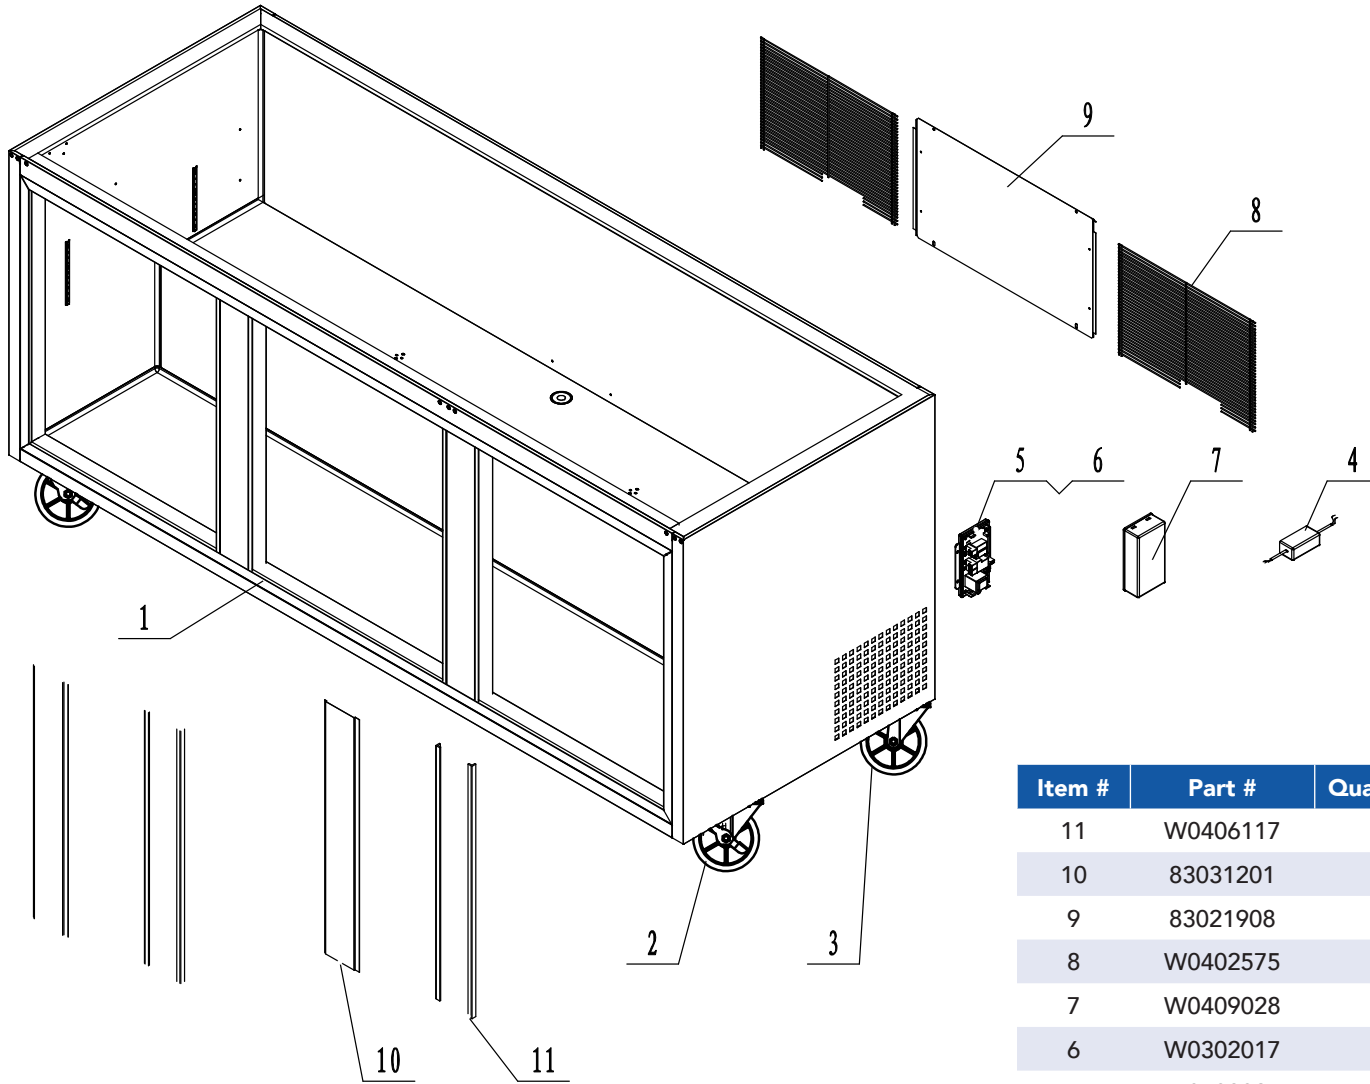

Item #	Part #	Quantity	Description
11	W0406117	4	Middle Mullion Frame Strip
10	83031201	2	Middle Mullion Front Plate
9	83021908	1	Rear Protect Cover
8	W0402575	2	Rear Protect Barrier
7	W0409028	1	Controller Protect Cover
6	W0302017	1	Digital Controller - Main Part
5	W0409027	1	Controller Protect Cover
4	W0399112	1	Power Supply
3	B0604006	2	Caster - 5" Wheel
2	B0604007	2	Caster - 5" Wheel With Bracket
1	MSF8304FA01	1	Cabinet Body