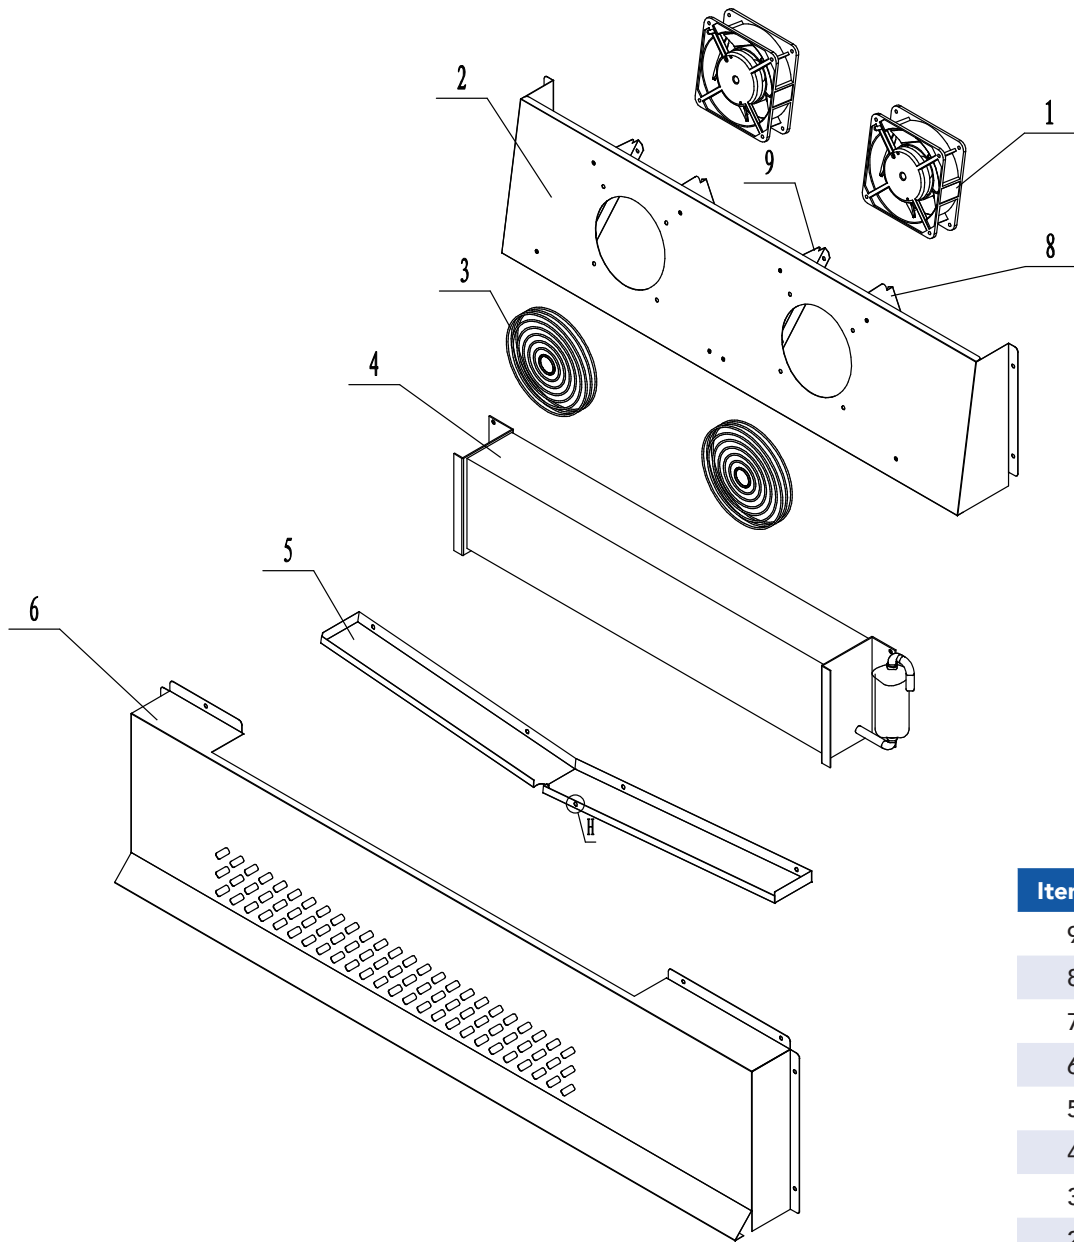

DOOR ASSEMBLY
PART B

Item #	Part #	Quantity	Description
4	MGF8404FF01	1	Counter Top Body
3	83032302	1	Bracket For Controller Displayer
2	W0302024	1	Displayer Of The Controller
1	W0409878	1	Cover For Controller

Item #	Part #	Quantity	Description
11	MSF8304FC02	1	Door Body Assembly - Middle
10	W0604029	1	Left Bottom Hinge
9	MSF8304FC01	1	Door Body Assembly - Left
8	W0604027	1	Left Top Hinge
7	W0604026	2	Right Top Hinge
6	W0409845	3	Door Shaft Sleeve Top
5	W0404520	3	Door Gasket
4	W0604922	3	Door Spring Rod
3	W0604028	2	Right Bottom Hinge
2	W0409843	3	Door Shaft Sleeve - Bottom
1	MSF8304FC03	1	Door Body Assembly - Right

Item #	Part #	Quantity	Description
4	W0402570	1	Shelf
3	W0402171	2	Shelf
2	24432012	12	Pilaster For Shelf
1	66490313	12	Shelf Support Clip

Item #	Part #	Quantity	Description
11	W0406117	4	Middle Mullion Frame Strip
10	83031201	2	Middle Mullion Front Plate
9	83021908	1	Rear Protect Cover
8	W0402575	2	Rear Protect Barrier
7	W0409028	1	Controller Protect Cover
6	W0302017	1	Digital Controller - Main Part
5	W0409027	1	Controller Protect Cover
4	W0399112	1	Power Supply
3	B0604006	2	Caster - 5" Wheel
2	B0604007	2	Caster - 5" Wheel With Bracket
1	MSF8304FA01	1	Cabinet Body