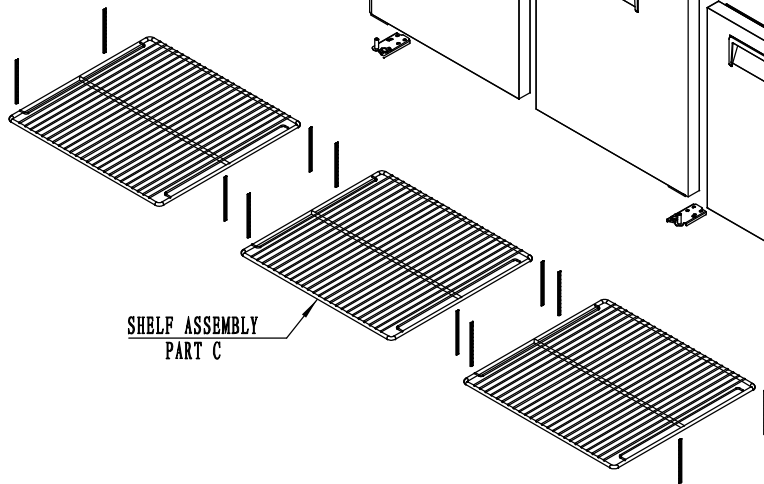

DOOR ASSEMBLY
PART B

Item #	Part #	Quantity	Description
4	MGF8404FF01	1	Counter Top Body
3	83032302	1	Bracket For Controller Displayer
2	W0302024	1	Displayer Of The Controller
1	W0409878	1	Cover For Controller

Item #	Part #	Quantity	Description
11	MSF8304FC02	1	Door Body Assembly - Middle
10	W0604029	1	Left Bottom Hinge
9	MSF8304FC01	1	Door Body Assembly - Left
8	W0604027	1	Left Top Hinge
7	W0604026	2	Right Top Hinge
6	W0409845	3	Door Shaft Sleeve Top
5	W0404520	3	Door Gasket
4	W0604922	3	Door Spring Rod
3	W0604028	2	Right Bottom Hinge
2	W0409843	3	Door Shaft Sleeve - Bottom
1	MSF8304FC03	1	Door Body Assembly - Right