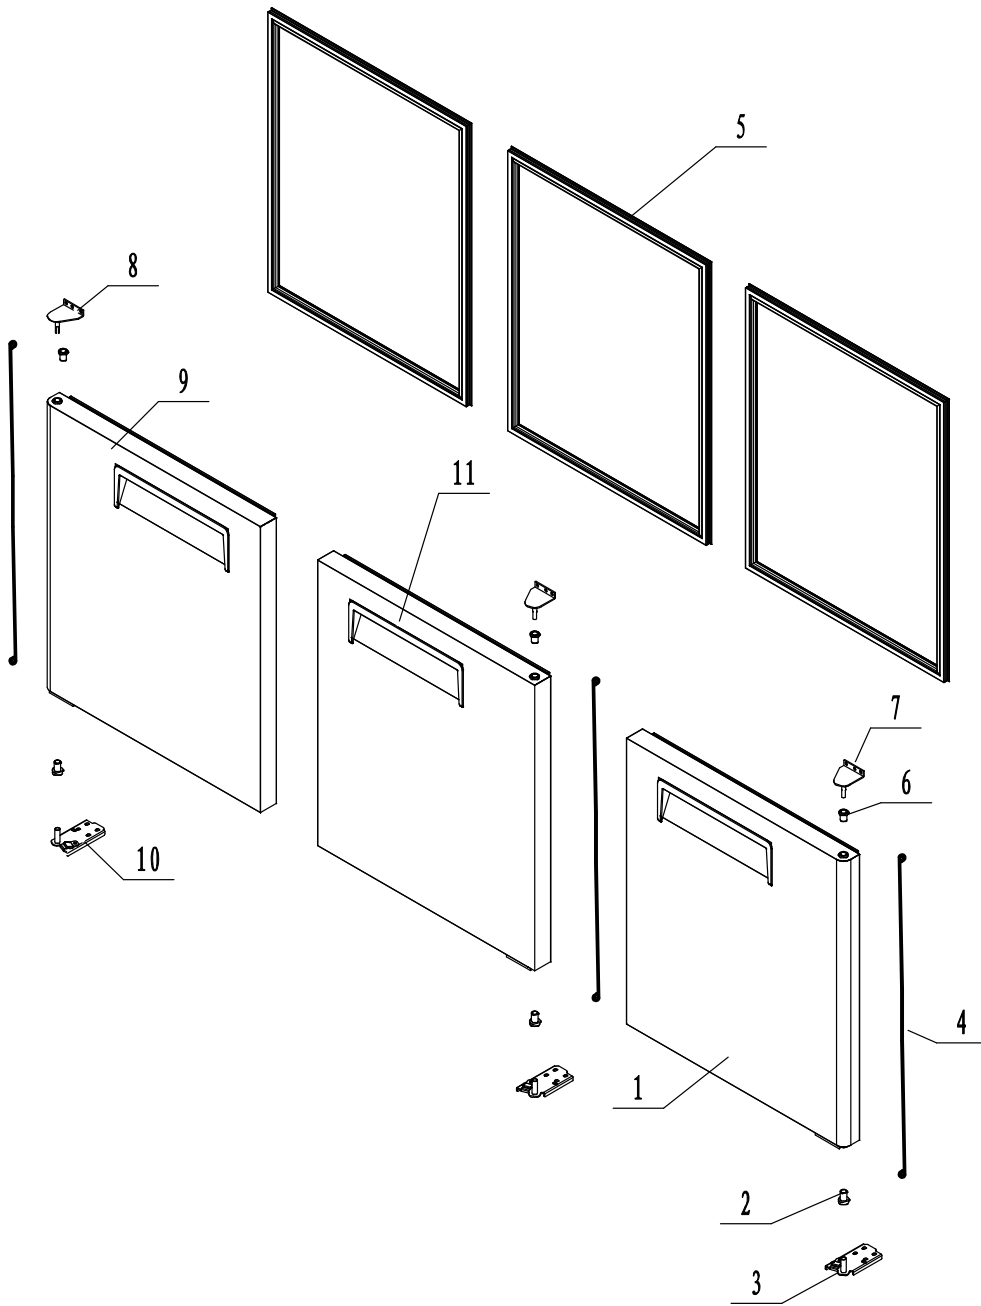

DOOR ASSEMBLY
PART B

Item #	Part #	Quantity	Description
4	MGF8404FF01	1	Counter Top Body
3	83032302	1	Bracket For Controller Displayer
2	W0302024	1	Displayer Of The Controller
1	W0409878	1	Cover For Controller

Item #	Part #	Quantity	Description
11	MSF8304FC02	1	Door Body Assembly - Middle
10	W0604029	1	Left Bottom Hinge
9	MSF8304FC01	1	Door Body Assembly - Left
8	W0604027	1	Left Top Hinge
7	W0604026	2	Right Top Hinge
6	W0409845	3	Door Shaft Sleeve Top
5	W0404520	3	Door Gasket
4	W0604922	3	Door Spring Rod
3	W0604028	2	Right Bottom Hinge
2	W0409843	3	Door Shaft Sleeve - Bottom
1	MSF8304FC03	1	Door Body Assembly - Right