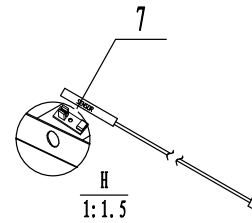

Item #	Part #	Quantity	Description
9	83021306	2	Evap Air Guide Left
8	83021307	2	Evap Air Guide Right
7	W0302316	1	Room Sensor Probe
6	84031702	1	Cover For Evaporator
5	84061901	1	Evaporator Drain Pan
4	W0202121	1	Evaporator
3	W0604065	2	Protect Grid For Evap Motor
2	83021308	1	Cover For Evap Motor
1	W0301101	2	Evaporator Motor