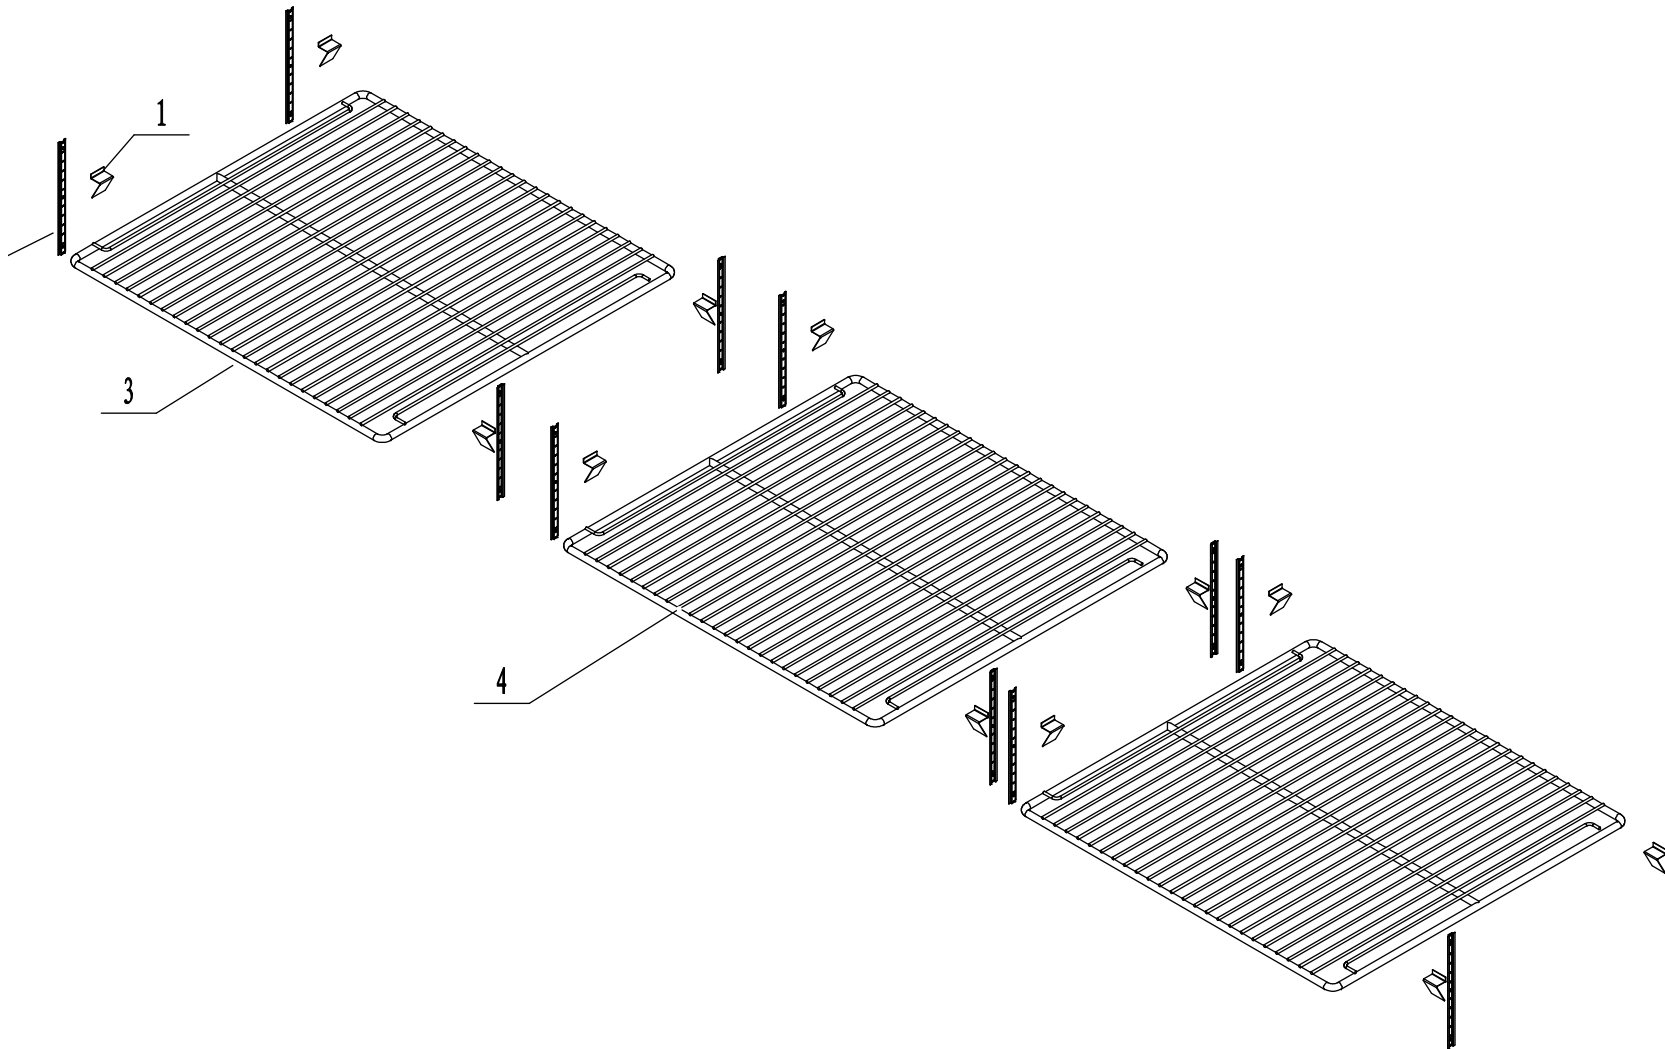

DOOR ASSEMBLY
PART B

Item #	Part #	Quantity	Description
4	MGF8404FF01	1	Counter Top Body
3	83032302	1	Bracket For Controller Displayer
2	W0302024	1	Displayer Of The Controller
1	W0409878	1	Cover For Controller

Item #	Part #	Quantity	Description
11	MSF8304FC02	1	Door Body Assembly - Middle
10	W0604029	1	Left Bottom Hinge
9	MSF8304FC01	1	Door Body Assembly - Left
8	W0604027	1	Left Top Hinge
7	W0604026	2	Right Top Hinge
6	W0409845	3	Door Shaft Sleeve Top
5	W0404520	3	Door Gasket
4	W0604922	3	Door Spring Rod
3	W0604028	2	Right Bottom Hinge
2	W0409843	3	Door Shaft Sleeve - Bottom
1	MSF8304FC03	1	Door Body Assembly - Right