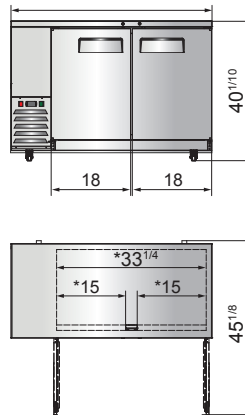

New Jersey, Ohio, Texas, Washington

SPECIFICATIONS

Models	Door	Capacity (Cu.Ft.)	Shelves	Casters (inch)	Rated Current (A)	Voltage (V/Hz/Ph)	HP	Refrigerant	Exterior Dimensions (inch)	Net Weight (lbs)	Gross Weight (lbs)
MBB23GR	1	8.2	2	3.5	2.3	115/60/1	1/7	R290	23×29 ^{1/2} ×38 ^{4/5}	170	207
MBB48GR	2	13.4	4	2.5	2.3	115/60/1	1/7	R290	48×28 ^{1/10} ×40 ^{1/10}	192	240
MBB59GR	2	17.3	4	2.5	2.3	115/60/1	1/6	R290	57 ^{4/5} ×28 ^{1/10} ×40 ^{1/10}	214	262
MBB69GR	2	21.5	4	2.5	2.3	115/60/1	1/6	R290	68×28 ^{1/10} ×40 ^{1/10}	238	295
MBB90GR	3	30.1	6	2.5	2.8	115/60/1	1/6	R290	89 ^{3/10} ×28 ^{1/10} ×40 ^{1/10}	295	370

PLAN VIEW

MBB23GR

MBB48GR

MBB59GR

MBB69GR

MBB90GR

*Interior Dimensions

Epoxy shelves