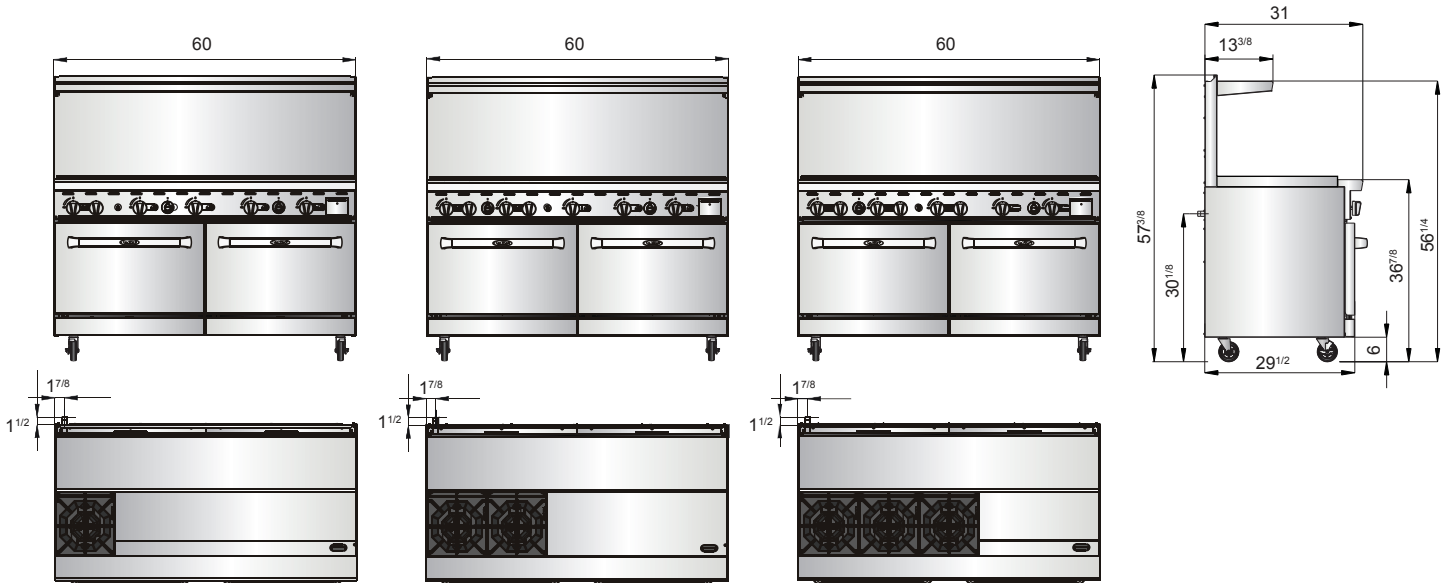

“WE MAKE THE KITCHEN BETTER!”

SPECIFICATIONS

Models	Gas Type	Burner Name	BTU's	Number of Burners	Valve Types	Oven Size (inch)	Hot Plates Working Area(inch)	Griddle Working Area(inch)	Exterior Dimensions (inch)	Net Weight (lbs)	Gross Weight (lbs)
AGR-2B48G	NG	Hot plates	64,000	2	Pilot light	26^{1/2}×26×14	2pcs 11^{4/5}×11^{4/5}	48×20^{5/8}	60×31×57^{3/8}	805	971
		Griddle	102,000	4							
		Oven	54,000	2							
	LP	Hot plates	46,000	2							
		Griddle	100,000	4							
		Oven	54,000	2							
AGR-4B36G	NG	Hot plates	128,000	4	Pilot light	26^{1/2}×26×14	4pcs 11^{4/5}×11^{4/5}	36×20^{5/8}	60×31×57^{3/8}	792	949
		Griddle	75,000	3							
		Oven	54,000	2							
	LP	Hot plates	92,000	4							
		Griddle	75,000	3							
		Oven	54,000	2							
AGR-6B24G	NG	Hot plates	192,000	6	Pilot light	26^{1/2}×26×14	6pcs 11^{4/5}×11^{4/5}	24×20^{5/8}	60×31×57^{3/8}	775	941
		Griddle	48,000	2							
		Oven	54,000	2							
	LP	Hot plates	138,000	6							
		Griddle	48,000	2							
		Oven	54,000	2							

PLAN VIEW

AGR-2B48G

AGR-4B36G

AGR-6B24G

Heavy duty burners

Chrome oven rack

Stainless steel knobs

Stainless steel drawers

Logo